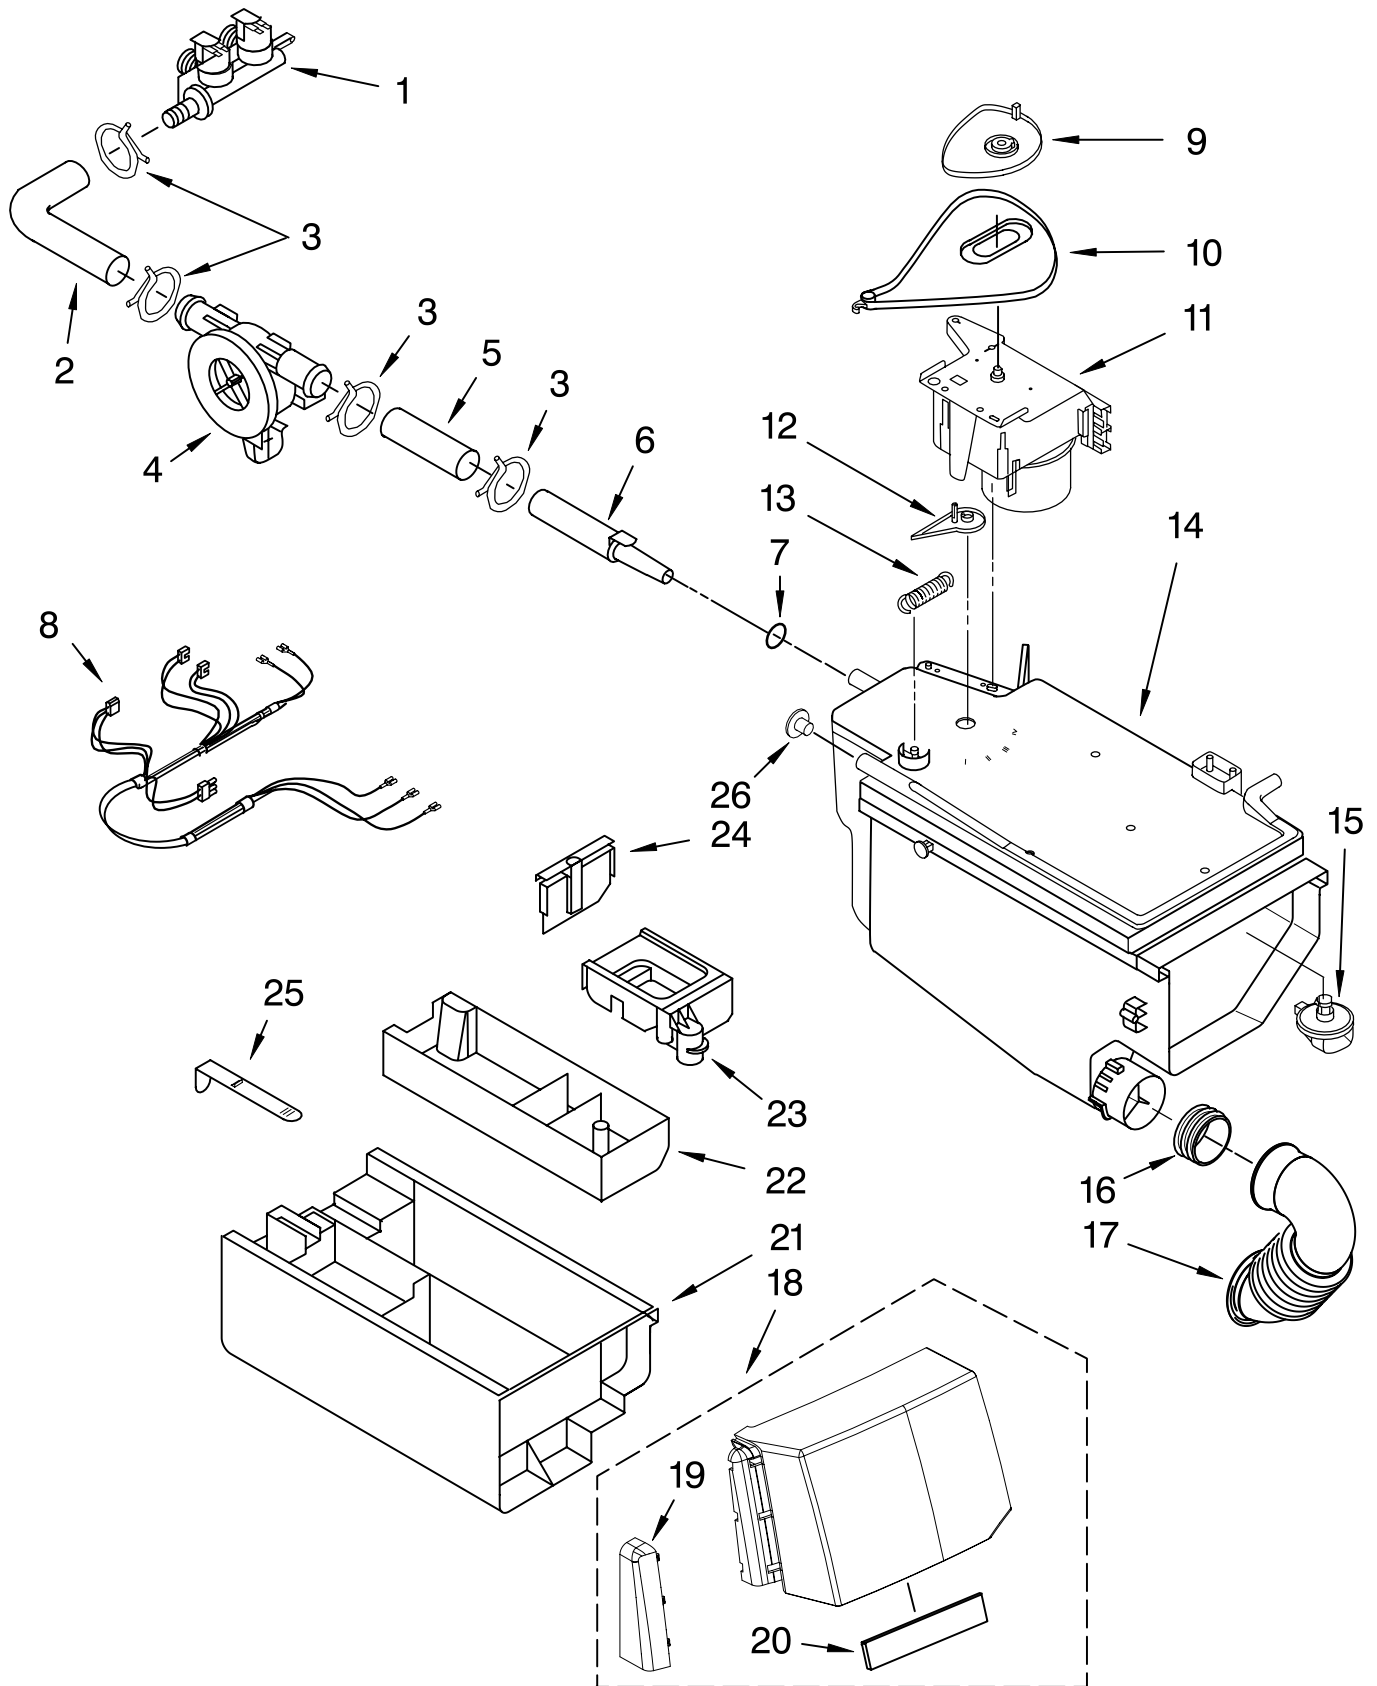

DISPENSER PARTS

For Models: MFW9800TQ0, MFW9800TK0
(White) (Pacific Blue)

FOR ORDERING INFORMATION REFER TO PARTS PRICE LIST

DISPENSER PARTS

For Models: MFW9800TQ0, MFW9800TK0
(White) (Pacific Blue)

Illus. No.	Part No.	DESCRIPTION
1	8182862	Valve, Inlet
2	8181710	Hose, Flowmeter (L-Shaped)
3	8181751	Clamp, Hose
4	8181696	Flowmeter
5	8181708	Hose, Flowmeter
6	8183010	Nozzle, Inlet
7	8181714	O-Ring
8	8183022	Harness, Wiring (Inlet Valve)
9	8181726	Cam, Actuator
10	8181725	Lever, Water Distribution
11	8181723	Actuator
12	8181724	Connection, Lever
13	8181727	Spring, Lever
14	8183032	Dispenser
15	8181712	Nozzle, Distribution
16	8181747	Seal
17	8181718	Tube, Dispenser To Bellow
18		Handle, Drawer
	W10163312	White
	W10163313	Pacific Blue
19		Endcap
	8182599	White
	W10163314	Pacific Blue
20	8182173	Cushion, Handle
21	8181720	Drawer, Detergent
22	8181722	Container, Detergent
23	8182665	Siphon, Bleach/Softener
24	8181730	Separator
25	8181721	Hook, Drawer
26	8182123	Cap