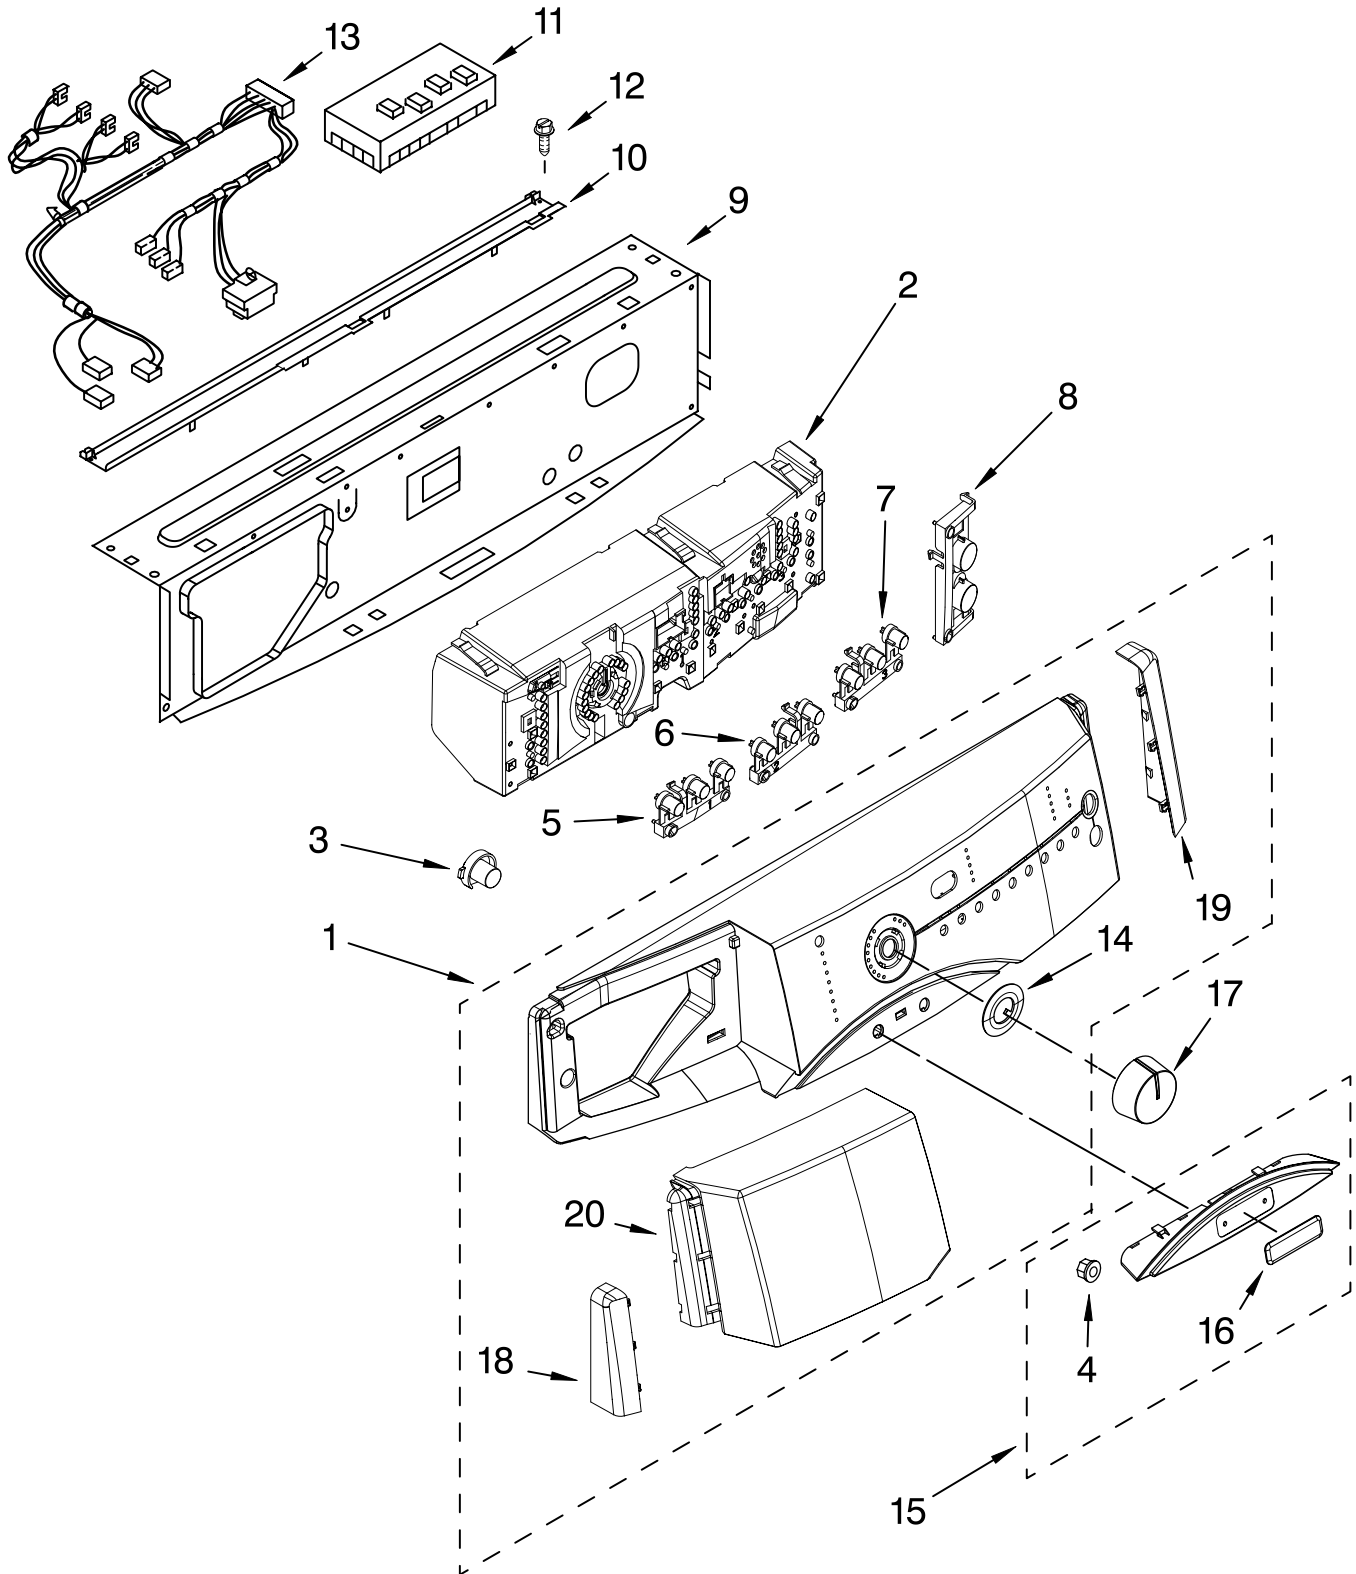

CONTROL PANEL PARTS

For Models: MFW9800TQ0, MFW9800TK0
(White) (Pacific Blue)

FOR ORDERING INFORMATION REFER TO PARTS PRICE LIST

CONTROL PANEL PARTS

For Models: MFW9800TQ0, MFW9800TK0
(White) (Pacific Blue)

Illus. No.	Part No.	DESCRIPTION
1		Panel, Control
	W10163309	White
	W10163310	Pacific Blue
2	8182150	User Interface
3	W10163302	Button, Power
4	8182183	Pal-nut
5	W10163305	Button Set, Left
6	W10163304	Button Set, Middle
7	W10163303	Button Set, Right
8	W10163306	Button Set, Start
9	8182224	Brace, Front Top
10	8181640	Channel, Water
11	W10137702	Microcomputer, Machine Control
12	8181756	Screw
13	8182212	Harness, Wiring (Main)
14	8182171	Bezel, Knob
15	W10163300	Overlay, Door
16	8183059	Medallion
17	W10163301	Knob, Control
18		Endcap, Left
	8182599	White
	W10163314	Pacific Blue
19		Endcap, Right
	8182600	White
	W10163315	Pacific Blue
20		Handle, Drawer (Includes Item 18)
	W10163312	White
	W10163313	Pacific Blue