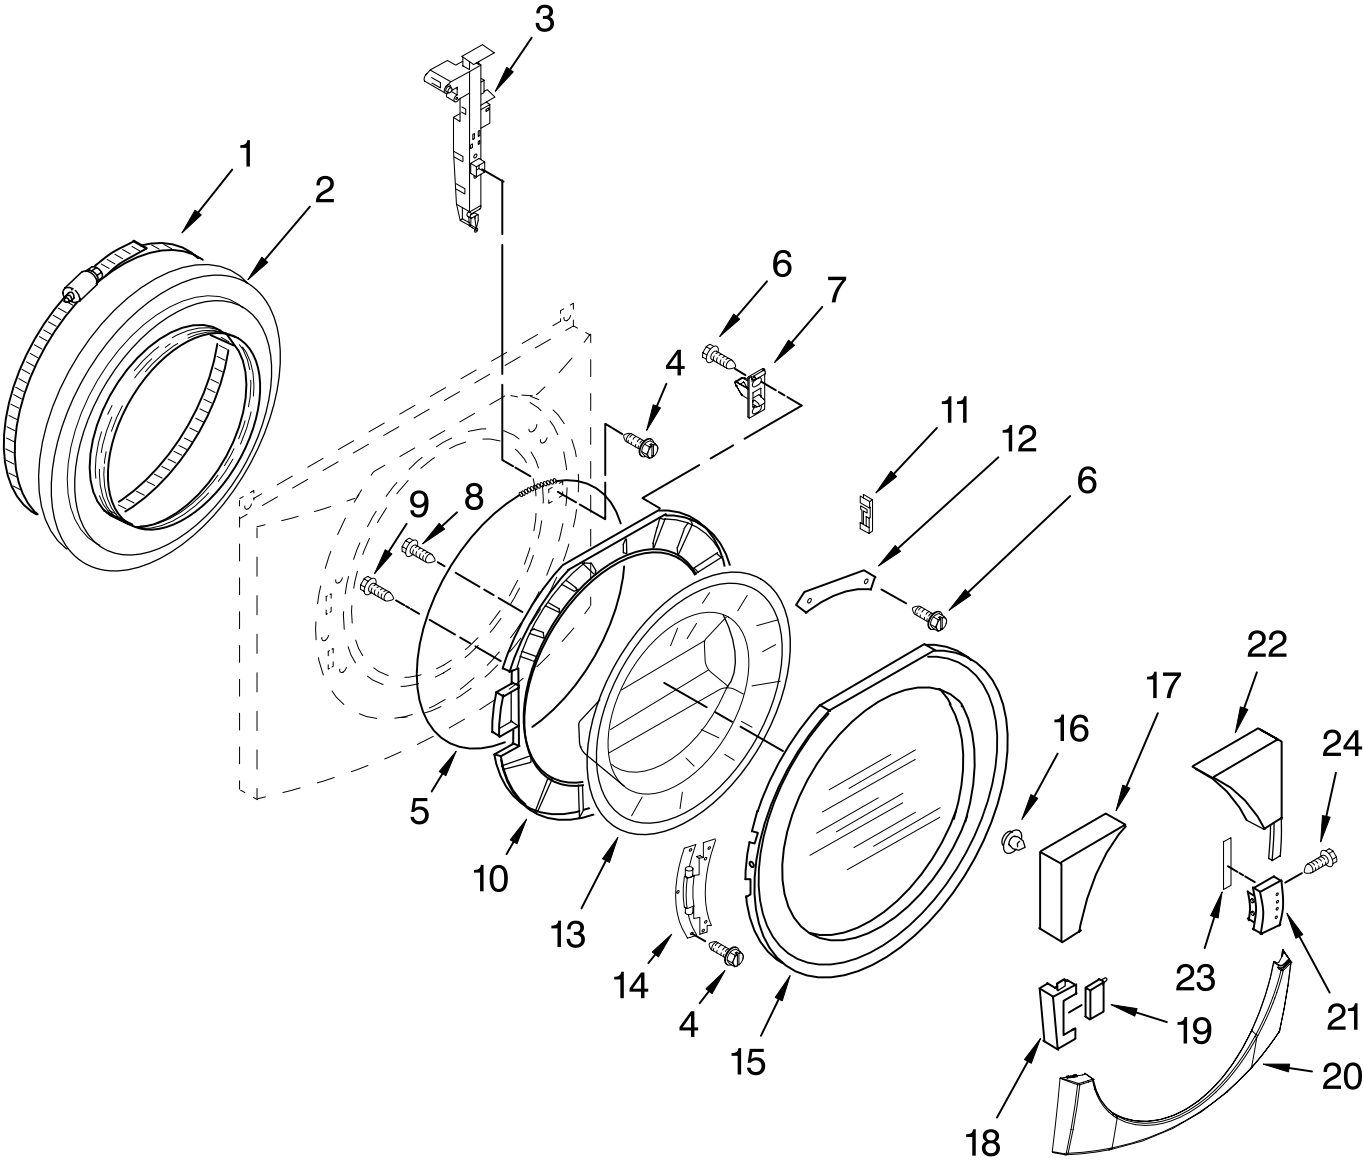

DOOR AND LATCH PARTS

For Models: MFW9800TQ0, MFW9800TK0
(White) (Pacific Blue)

FOR ORDERING INFORMATION REFER TO PARTS PRICE LIST

DOOR AND LATCH PARTS

For Models: MFW9800TQ0, MFW9800TK0

(White) (Pacific Blue)

Illus. No.	Part No.	DESCRIPTION
1	8182210	Clamp, Bellow To Tub
2	8182119	Bellow
3	8182634	Lock, Door
4	8181760	Screw
5	8182211	Clamp, Bellow To Front Panel
6	8181758	Screw
7	8181651	Hook, Door
8	8181661	Screw
9	8181660	Screw
10	W10163308	Frame, Door Back Support
11	W10128586	Clamp, Glass Support
12	8181650	Clamp, Glass (2)
13	8181655	Glass, Door
14	8181843	Hinge, Door
15	W10163299	Frame, Door Front Assembly
16	8182779	Clip, Trim
17		Trim, Upper Left
	8182592	White
	W10163318	Pacific Blue
18		Cover, Hinge (Outer)
	8182595	White
	W10163322	Pacific Blue
19		Cover, Hinge (Inner)
	8182596	White
	W10163323	Pacific Blue
20		Trim, Lower
	8182594	White
	W10163321	Pacific Blue
21		Handle, Door
	8182591	White
	W10163324	Pacific Blue
22		Trim, Upper Right
	8182593	White
	W10163319	Pacific Blue
23	8182153	Foam, Door Handle
24	8181759	Screw

FOR ORDERING INFORMATION REFER TO PARTS PRICE LIST