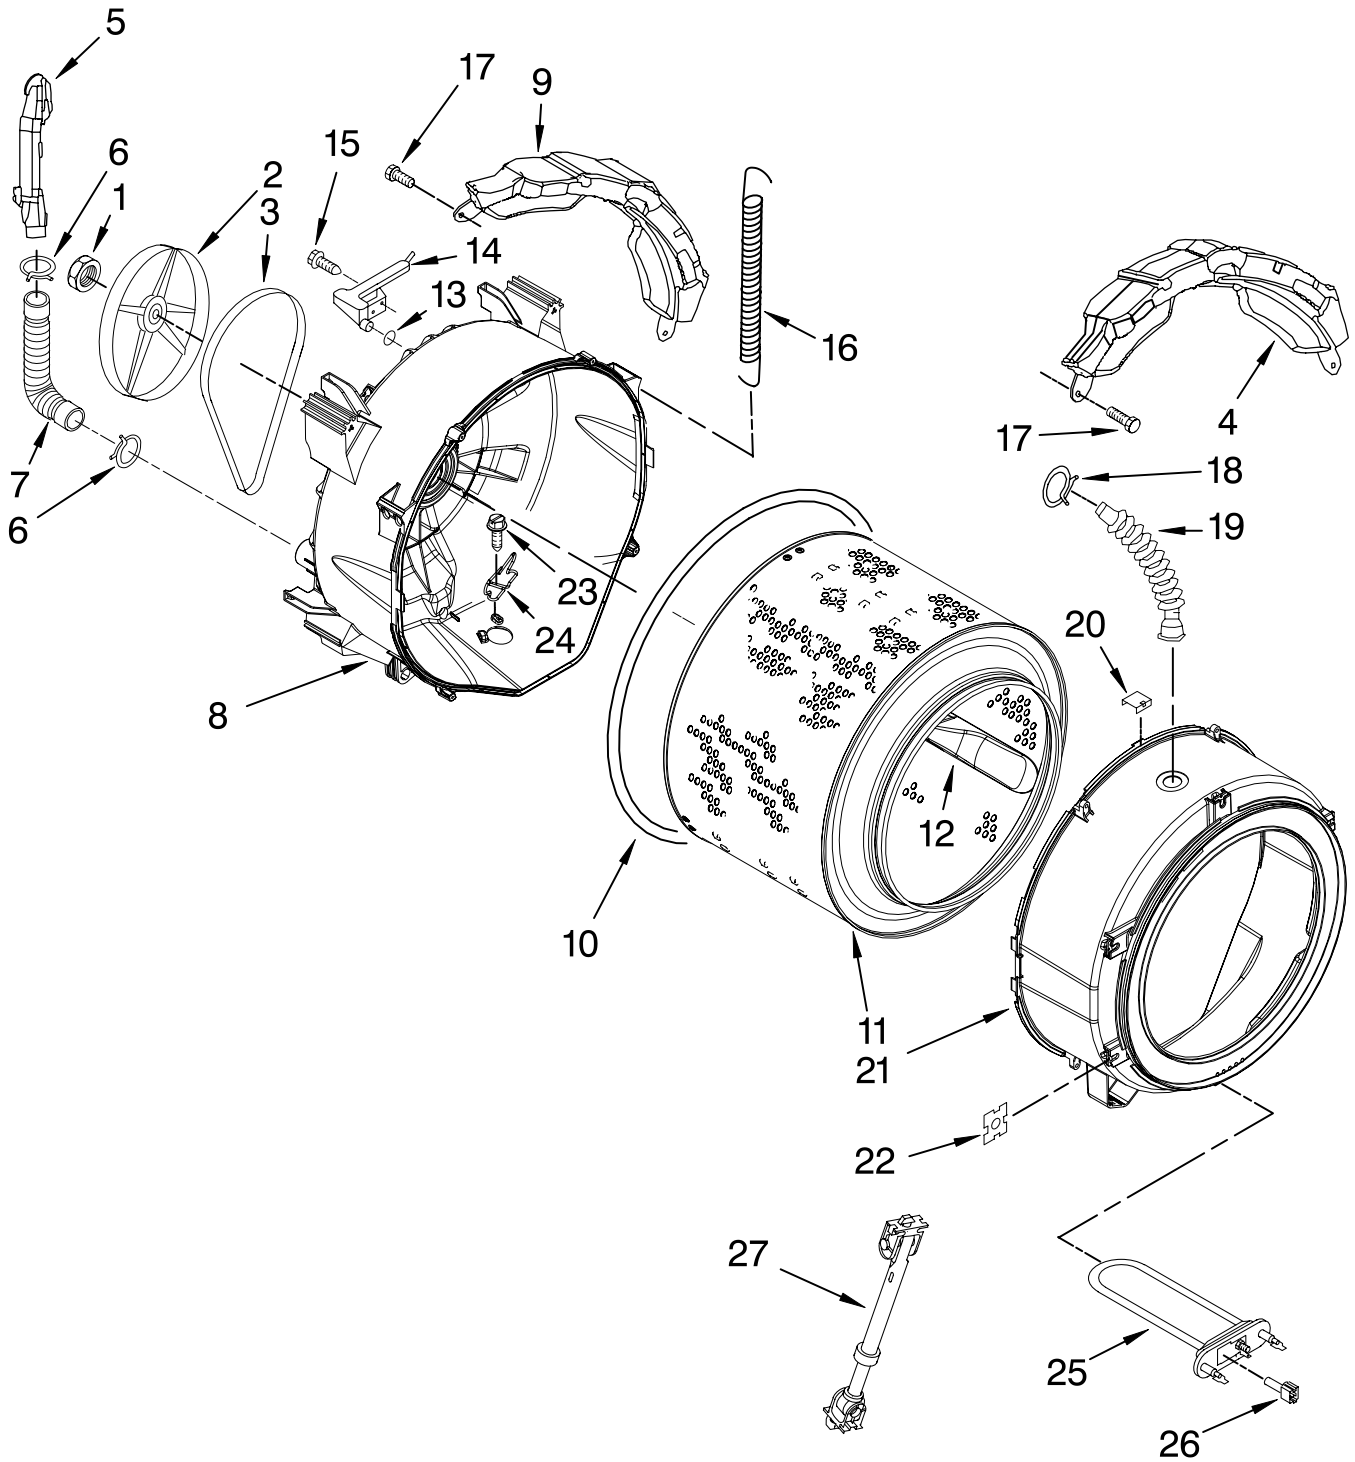

TUB AND BASKET PARTS

For Models: MFW9800TQ0, MFW9800TK0

(White) (Pacific Blue)

FOR ORDERING INFORMATION REFER TO PARTS PRICE LIST

TUB AND BASKET PARTS

For Models: MFW9800TQ0, MFW9800TK0
(White) (Pacific Blue)

<u>Illus.</u> <u>No.</u>	<u>Part</u> <u>No.</u>	<u>DESCRIPTION</u>
1	8182132	Nut, Pulley
2	8182650	Pulley
3	8183269	Belt
4	8181645	Counterweight, Front (2)
5	8181744	Pipe, Ventilation
6	8181746	Clamp
7	8181743	Hose, Exhaust
8	8181666	Tub, Rear (Includes Items 10, 22, 23 & 24)
9	8181644	Counterweight, Rear
10	8181673	Gasket, Tub
11	8182247	Basket
12	8182233	Baffle, Basket
13	8181748	O-Ring
14	8181731	Airtrap
15	8181785	Screw
16	8182814	Spring, Suspension
17	8181647	Bolt
18	8181742	Clamp, Hose
19	8181794	Hose, Tub to Dispenser
20	8181667	Clamp, Tub
21	8181665	Tub, Front (Includes Items 10 & 22)
22	8182512	Nut, Push-In
23	8182214	Screw
24	8181686	Clamp, Heating Element
25	8182666	Element, Heating
26	8181705	NTC
27	8182812	Shock Absorber

Following Parts Not Illustrated

8182126 Screw, Baffle
Mounting