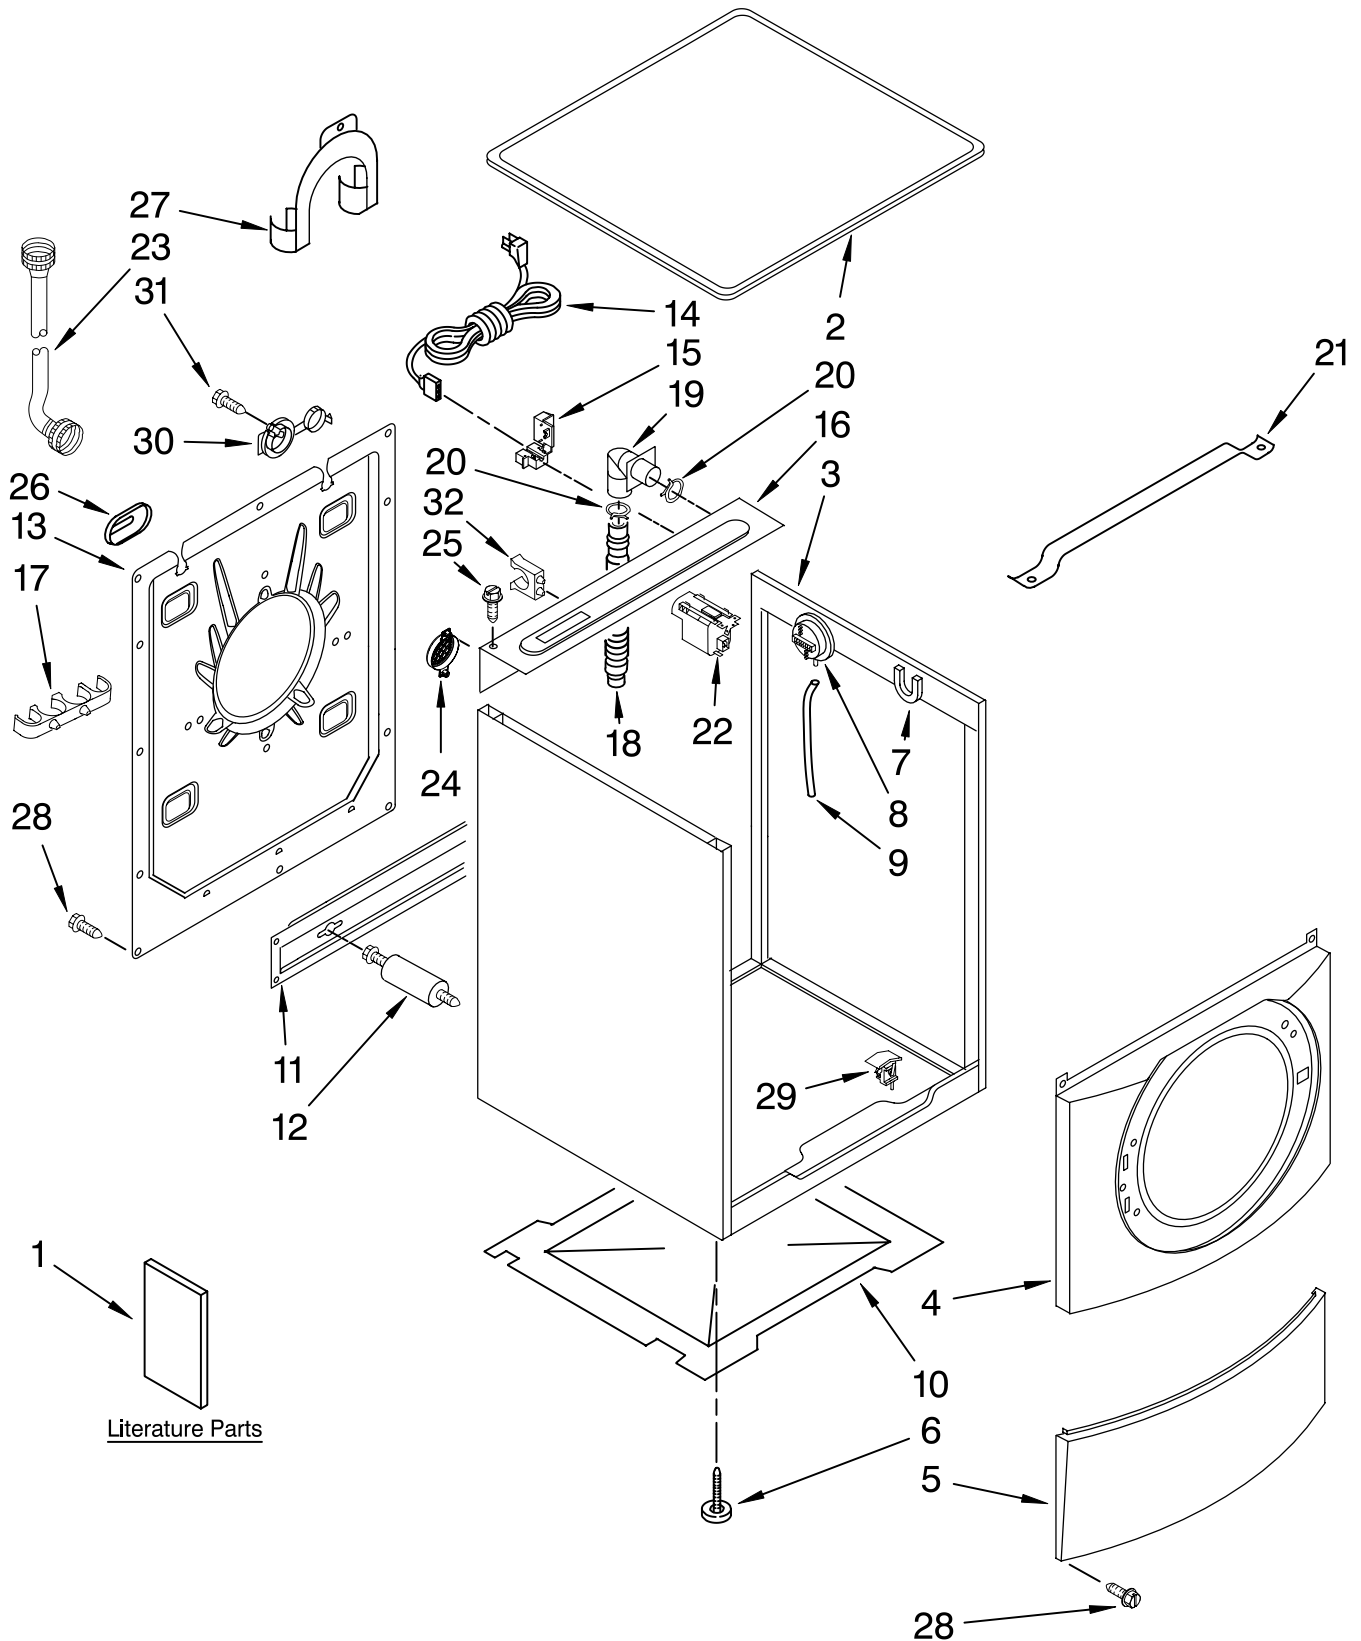

TOP AND CABINET PARTS

For Models: MFW9800TQ0, MFW9800TK0
(White) (Pacific Blue)

AUTOMATIC
WASHER

FOR ORDERING INFORMATION REFER TO PARTS PRICE LIST