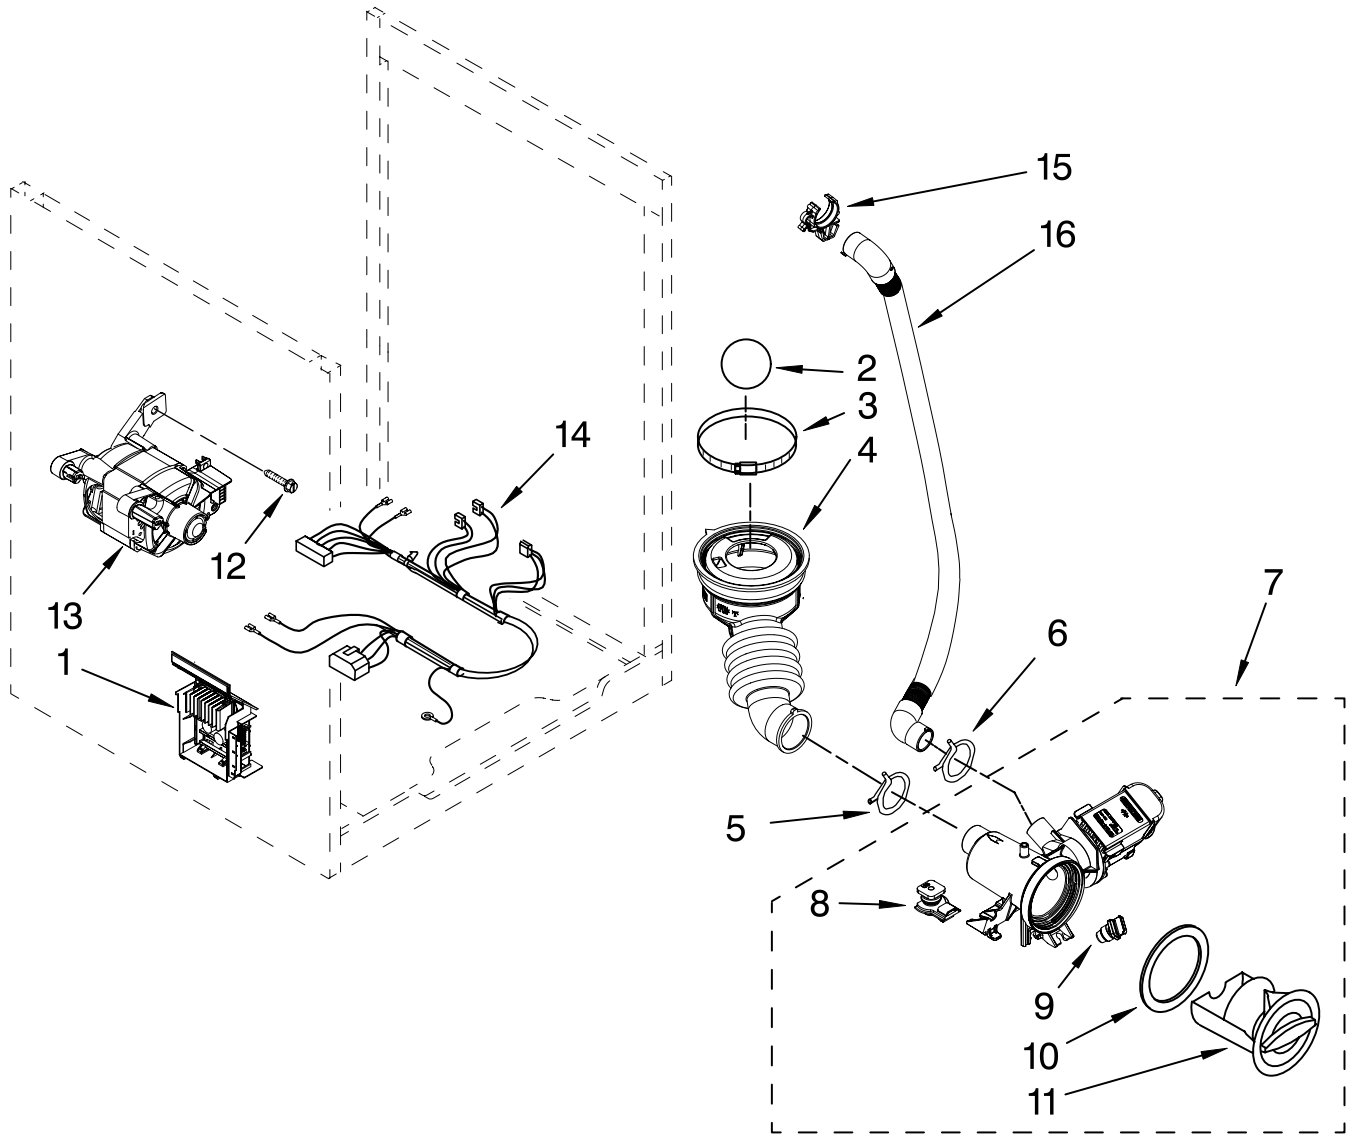

Following Parts Not Illustrated

8182126 Screw, Baffle
Mounting

PUMP AND MOTOR PARTS

For Models: MFW9800TQ0, MFW9800TK0
(White) (Pacific Blue)

| Illus. No. | Part No. | DESCRIPTION |
|------------|-----------|--------------------|
| 1 | 8182706 | Motor Control Unit |
| 2 | W10121657 | Ball |
| 3 | 8181734 | Clamp |
| 4 | 8181732 | Hose, Tub to Pump |
| 5 | 8181753 | Clamp, Pump Hose |
| 6 | 8181752 | Clamp, Drain Hose |