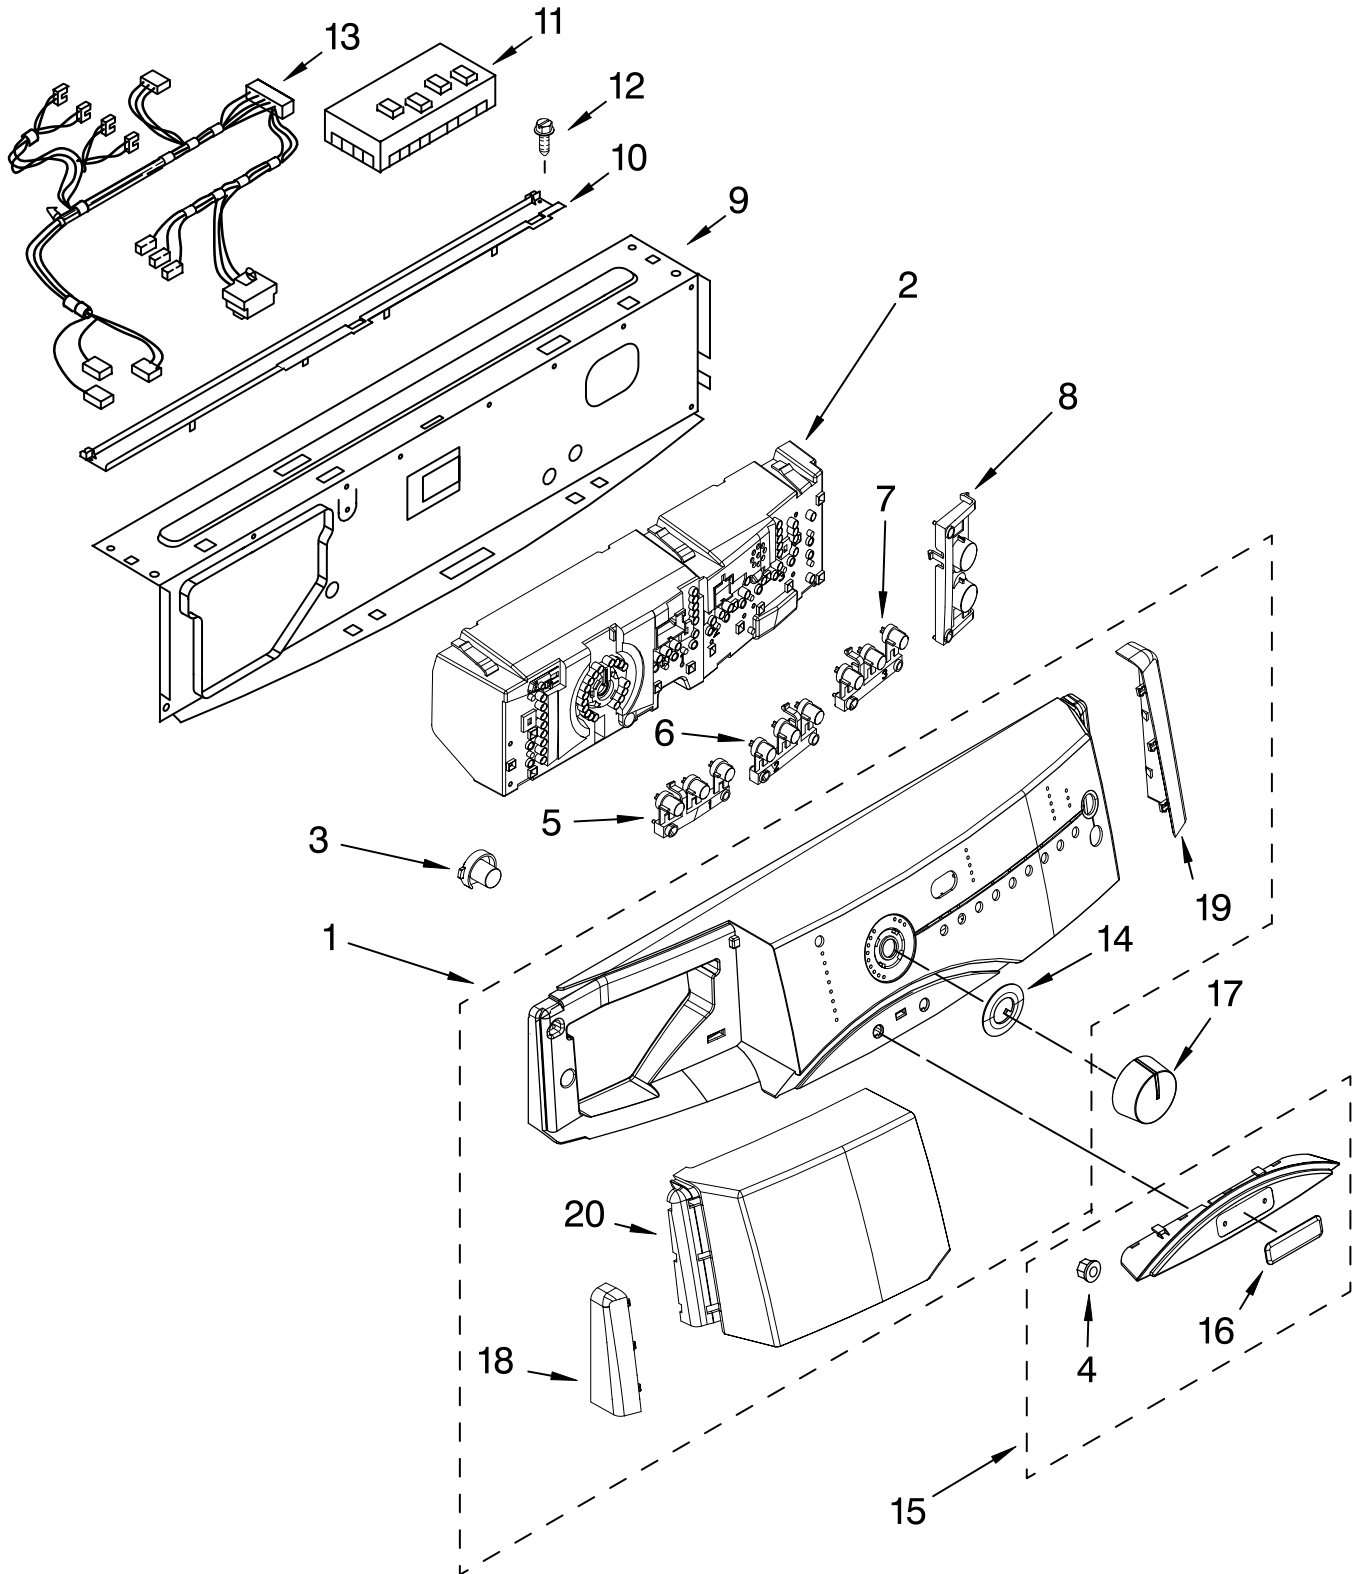

DOOR AND LATCH PARTS

For Models: MFW9700SQ0, MFW9700SB0
(White) (Black)

Illus. No.	Part No.	DESCRIPTION
5	8182119	Bellow
6	8182210	Clamp, Bellow (Rear)
7	8182634	Lock, Door
8	8181760	Screw
9	8181651	Hook, Door
10	8181758	Screw
14	8182211	Clamp, Bellow (Front)
15	8181659	Clamp, Support
16	8181650	Clamp, Glass
17	8181785	Screw
18	8182153	Foam, Door Handle
20		Door Frame Assembly
	8182151	Aluminum
	8183070	Tuscan Silver
21	8181655	Glass, Door
22	8182628	Door, Back Support
23	8181843	Hinge, Door
24	8181660	Screw
25	8181661	Screw
26	8181718	Tube, Dispenser to Bellow
27		Trim, Upper Left
	8182592	White
	8183065	Black
28		Cover, Hinge (Outer)
	8182595	White
	8183067	Black
29		Cover, Hinge (Inner)
	8182596	White
	8183068	Black
30		Trim, Lower
	8182594	White
	8183066	Black
31		Handle, Door
	8182591	White
	8183069	Black
32	8182779	Clip, Trim
33		Trim, Upper Right
	8182593	White
	8183064	Black
34	8181759	Screw

IMPORTANT: All Part Numbers Listed Are Whirlpool Numbers. Source Parts Through Whirlpool.

CONTROL PANEL PARTS

For Models: MFW9700SQ0, MFW9700SB0

(White)

(Black)

IMPORTANT: All Part Numbers Listed Are Whirlpool Numbers. Source Parts Through Whirlpool.