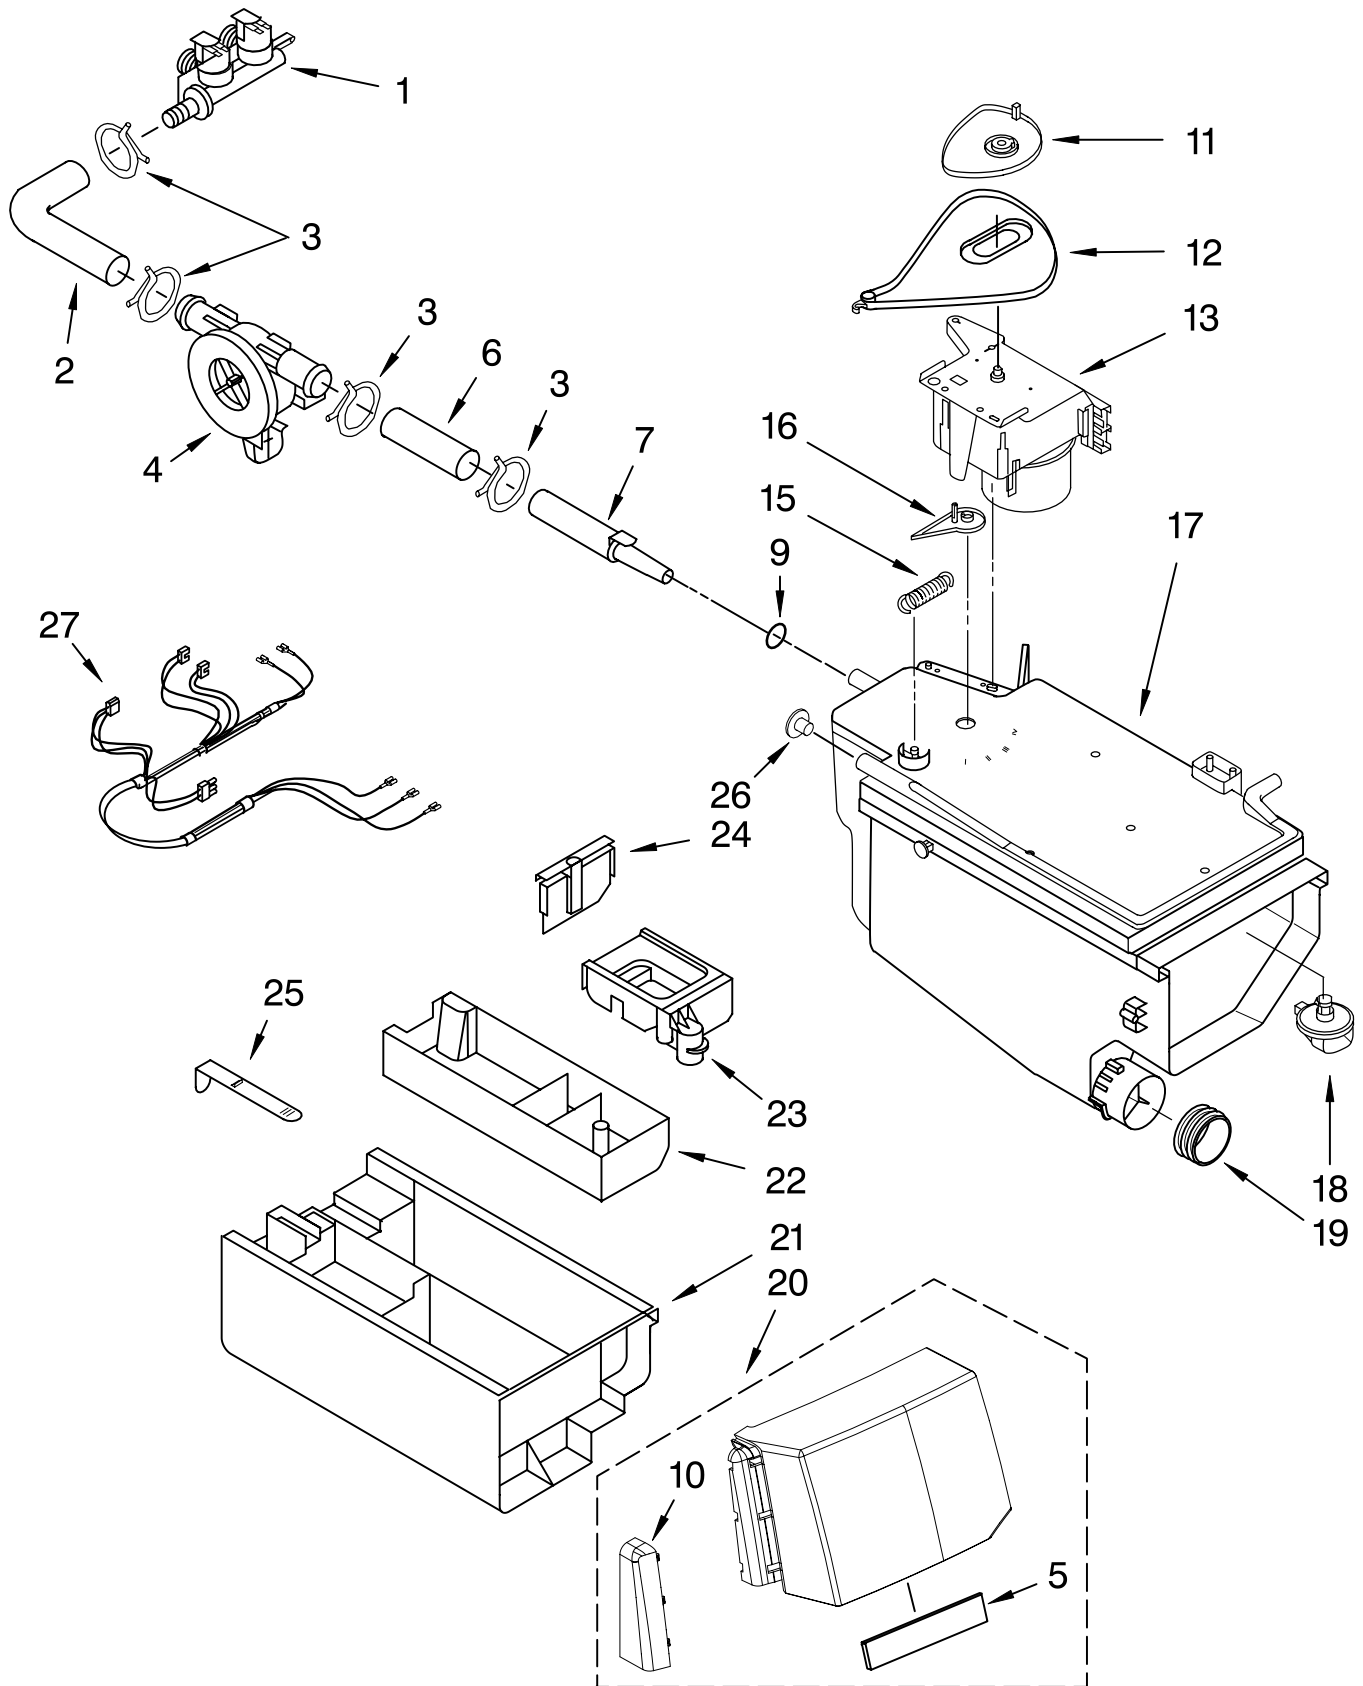

DISPENSER PARTS

For Models: MFW9700SQ0, MFW9700SB0
(White) (Black)

IMPORTANT: All Part Numbers Listed Are Whirlpool Numbers. Source Parts Through Whirlpool.

DISPENSER PARTS

For Models: MFW9700SQ0, MFW9700SB0
(White) (Black)

Illus. No.	Part No.	DESCRIPTION
1	8182862	Valve, Inlet
2	8181710	Hose, Flowmeter (L-Shaped)
3	8181751	Clamp
4	8181696	Flowmeter
5	8182173	Cushion, Handle
6	8181708	Hose, Flowmeter
7	8183010	Nozzle, Inlet
9	8181714	O-Ring
10		Endcap
	8182599	White
	8183073	Black
11	8181726	Cam, Actuator
12	8181725	Lever, Water Distribution
13	8181723	Actuator
15	8181727	Spring, Lever
16	8181724	Connection, Lever
17		Dispenser
	8183032	White
	8183033	Meteorite
18	8181712	Nozzle, Distribution
19	8181747	Seal
20		Handle, Drawer
	8183057	White
	8183072	Black
21		Drawer, Detergent
	8181720	White
	8182160	Meteorite
22		Container, Detergent
	8181722	White
	8182184	Meteorite
23		Siphon, Bleach/Softener
	8182665	White
	8182161	Meteorite
24		Separator
	8181730	White
	8182162	Meteorite
25	8181721	Hook, Drawer
26	8182123	Cap
27	8183022	Harness, Wiring (Inlet Valve)

IMPORTANT: All Part Numbers Listed Are Whirlpool Numbers. Source Parts Through Whirlpool.