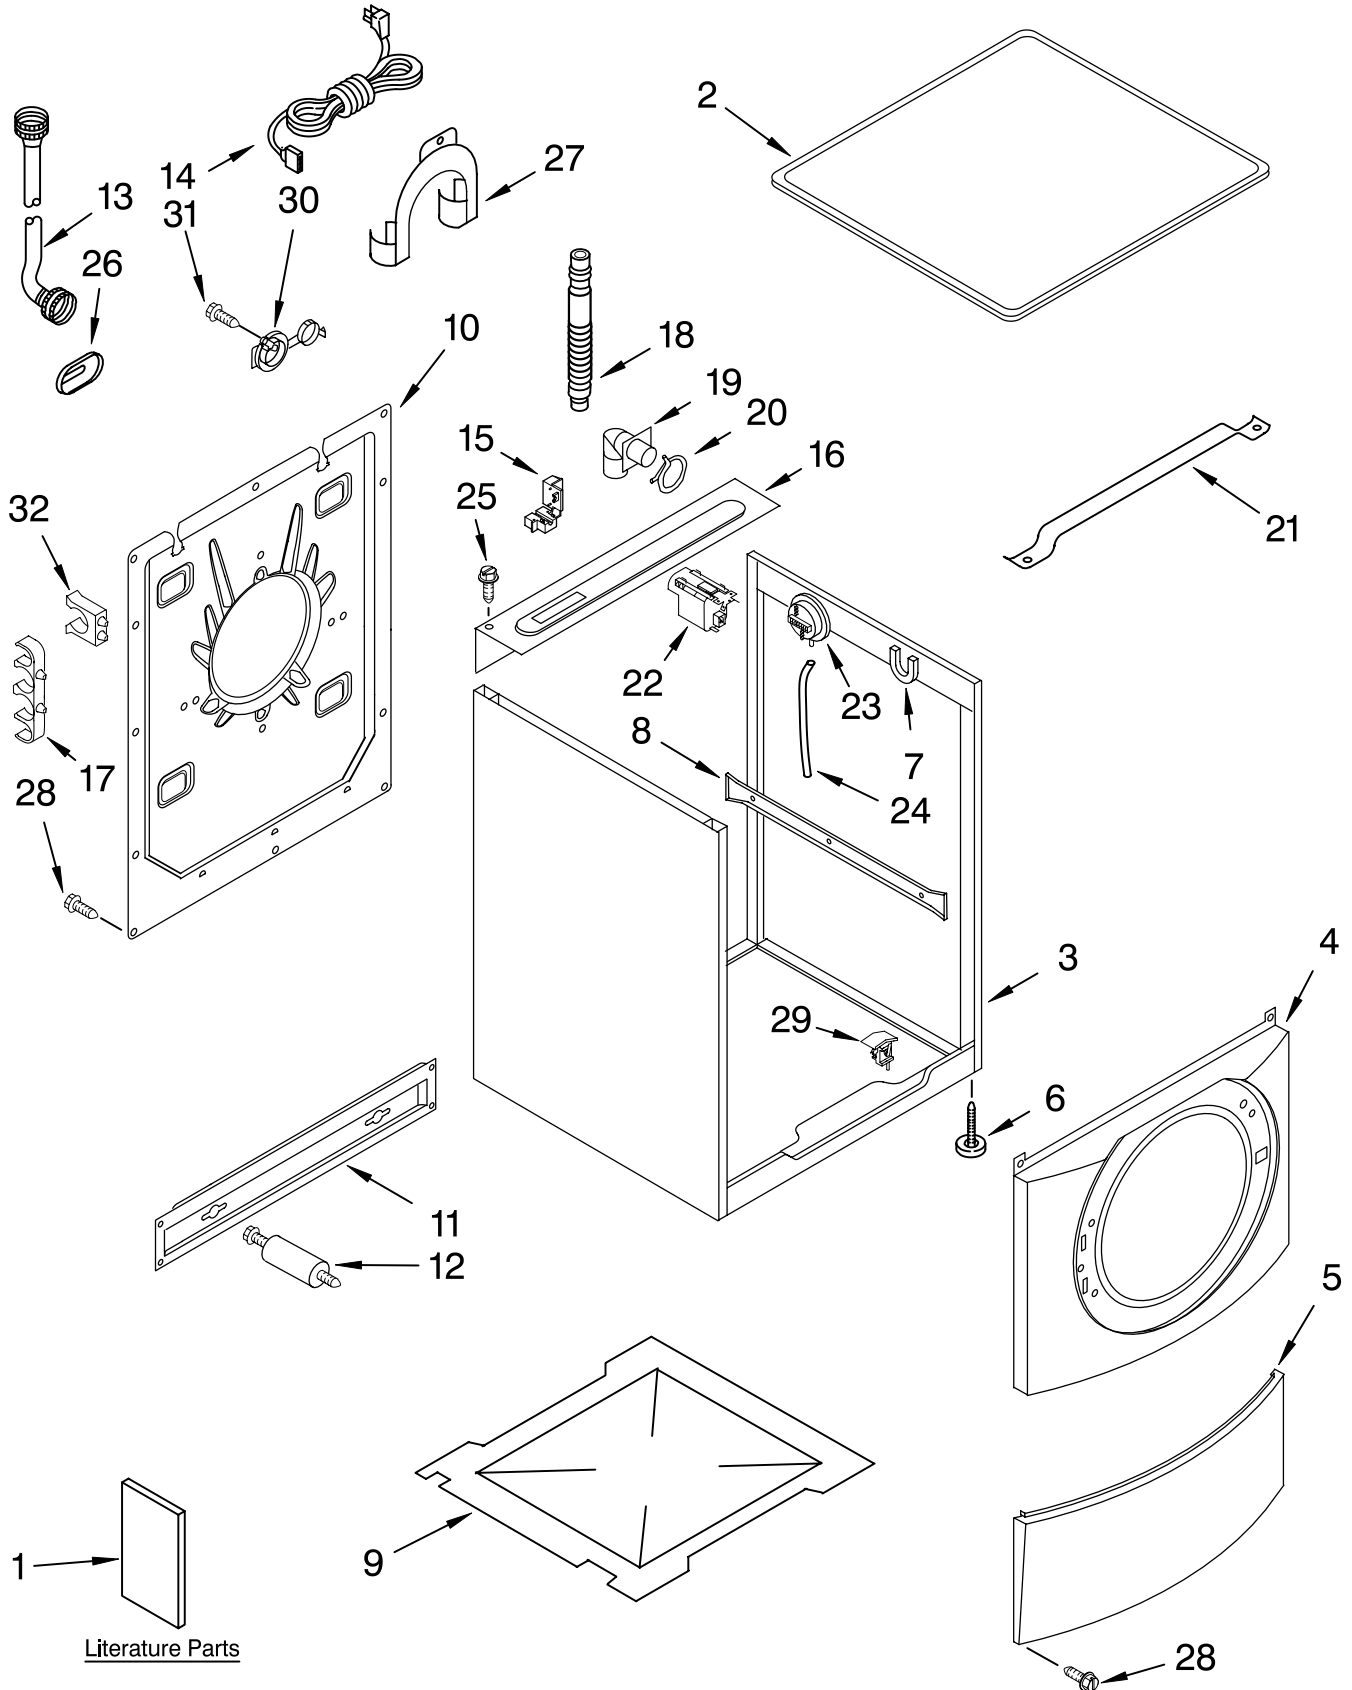

TOP AND CABINET PARTS

For Models: MFW9700SQ0, MFW9700SB0
(White) (Black)

AUTOMATIC
WASHER

Literature Parts

IMPORTANT: All Part Numbers Listed Are Whirlpool Numbers. Source Parts Through Whirlpool.

TOP AND CABINET PARTS

For Models: MFW9700SQ0, MFW9700SB0
(White) (Black)

Illus. No.	Part No.	DESCRIPTION	Illus. No.	Part No.	DESCRIPTION	Illus. No.	Part No.	DESCRIPTION
1		Literature Parts	8	8183008	Brace, Side Panel	22	8183019	Filter,
	8182969	Use & Care Guide	9	8181635	Pan, Bottom			Interference
	8182658	Quick Start Guide	10	8182698	Panel, Rear	23	8181695	Switch, Pressure
	8182208	Tech Sheet	11	8182661	Brace, Transport	24	8181739	Hose, Pressure
2		Top	12		Bolt, Shipping			Switch
	8181641	White		8182797	Upper	25	8181691	Screw
	8183061	Black		8182798	Lower	26	8182700	Cover, Transport
3		Cabinet	13		Hose, Water Inlet	27	8181768	Storage, Hose
	8182609	White		8182795	Blue Coupler	28	8181828	Screw
	8183060	Black		8182792	Red Coupler	29	8182830	Microswitch (2)
4		Panel, Front	14	8183009	Cord, Power	30	8182699	Grommet,
	8182605	White	15	8181690	Strain Relief			Cord Support (2)
	8183062	Black	16	8182607	Brace, Rear	31	8182201	Screw, 3 x 8 mm
5		Toe Panel	17	8182701	Clip, Drain Hose	32	8182702	Clip, Outer Hose
	8181643	White	18	8181737	Hose, Drain			Holder
	8183063	Black	19	8181738	Connector,	Following Parts Not Illustrated		
6	8181636	Foot, Leveling			Drain Hose			
7	8181763	Bracket, Spring	20	8181752	Clamp, Hose		8182109	Harness Channel
			21	8181632	Brace, Top			

IMPORTANT: All Part Numbers Listed Are Whirlpool Numbers. Source Parts Through Whirlpool.

DOOR AND LATCH PARTS

For Models: MFW9700SQ0, MFW9700SB0
(White) (Black)

IMPORTANT: All Part Numbers Listed Are Whirlpool Numbers. Source Parts Through Whirlpool.