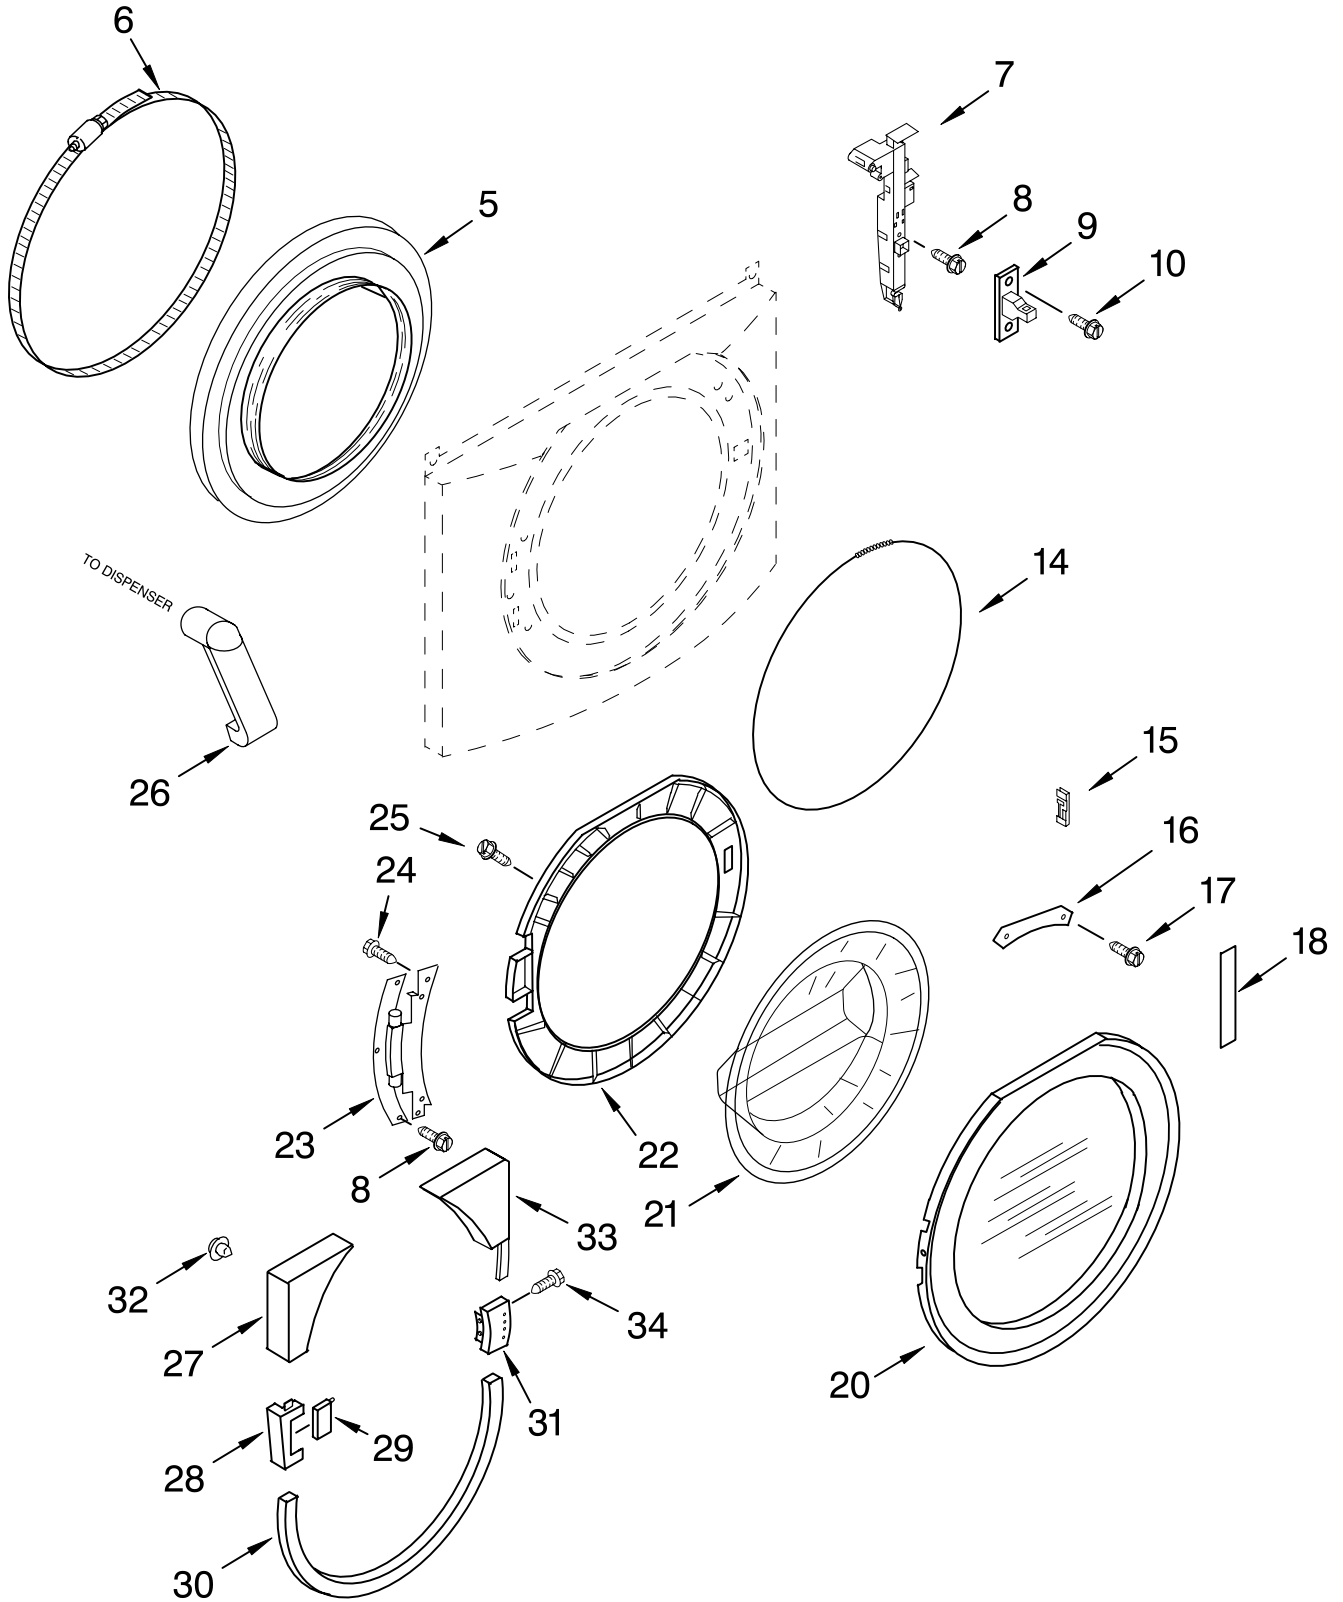

TOP AND CABINET PARTS

For Models: MFW9700SQ0, MFW9700SB0
(White) (Black)

AUTOMATIC
WASHER

Literature Parts

IMPORTANT: All Part Numbers Listed Are Whirlpool Numbers. Source Parts Through Whirlpool.

TOP AND CABINET PARTS

For Models: MFW9700SQ0, MFW9700SB0
(White) (Black)

Illus. No.	Part No.	DESCRIPTION	Illus. No.	Part No.	DESCRIPTION	Illus. No.	Part No.	DESCRIPTION
1		Literature Parts	8	8183008	Brace, Side Panel	22	8183019	Filter,
	8182969	Use & Care Guide	9	8181635	Pan, Bottom			Interference
	8182658	Quick Start Guide	10	8182698	Panel, Rear	23	8181695	Switch, Pressure
	8182208	Tech Sheet	11	8182661	Brace, Transport	24	8181739	Hose, Pressure
2		Top	12		Bolt, Shipping			Switch
	8181641	White		8182797	Upper	25	8181691	Screw
	8183061	Black		8182798	Lower	26	8182700	Cover, Transport
3		Cabinet	13		Hose, Water Inlet	27	8181768	Storage, Hose
	8182609	White		8182795	Blue Coupler	28	8181828	Screw
	8183060	Black		8182792	Red Coupler	29	8182830	Microswitch (2)
4		Panel, Front	14	8183009	Cord, Power	30	8182699	Grommet,
	8182605	White	15	8181690	Strain Relief			Cord Support (2)
	8183062	Black	16	8182607	Brace, Rear	31	8182201	Screw, 3 x 8 mm
5		Toe Panel	17	8182701	Clip, Drain Hose	32	8182702	Clip, Outer Hose
	8181643	White	18	8181737	Hose, Drain			Holder
	8183063	Black	19	8181738	Connector,	Following Parts Not Illustrated		
6	8181636	Foot, Leveling			Drain Hose			
7	8181763	Bracket, Spring	20	8181752	Clamp, Hose		8182109	Harness Channel
			21	8181632	Brace, Top			

IMPORTANT: All Part Numbers Listed Are Whirlpool Numbers. Source Parts Through Whirlpool.

DOOR AND LATCH PARTS

For Models: MFW9700SQ0, MFW9700SB0
(White) (Black)

IMPORTANT: All Part Numbers Listed Are Whirlpool Numbers. Source Parts Through Whirlpool.