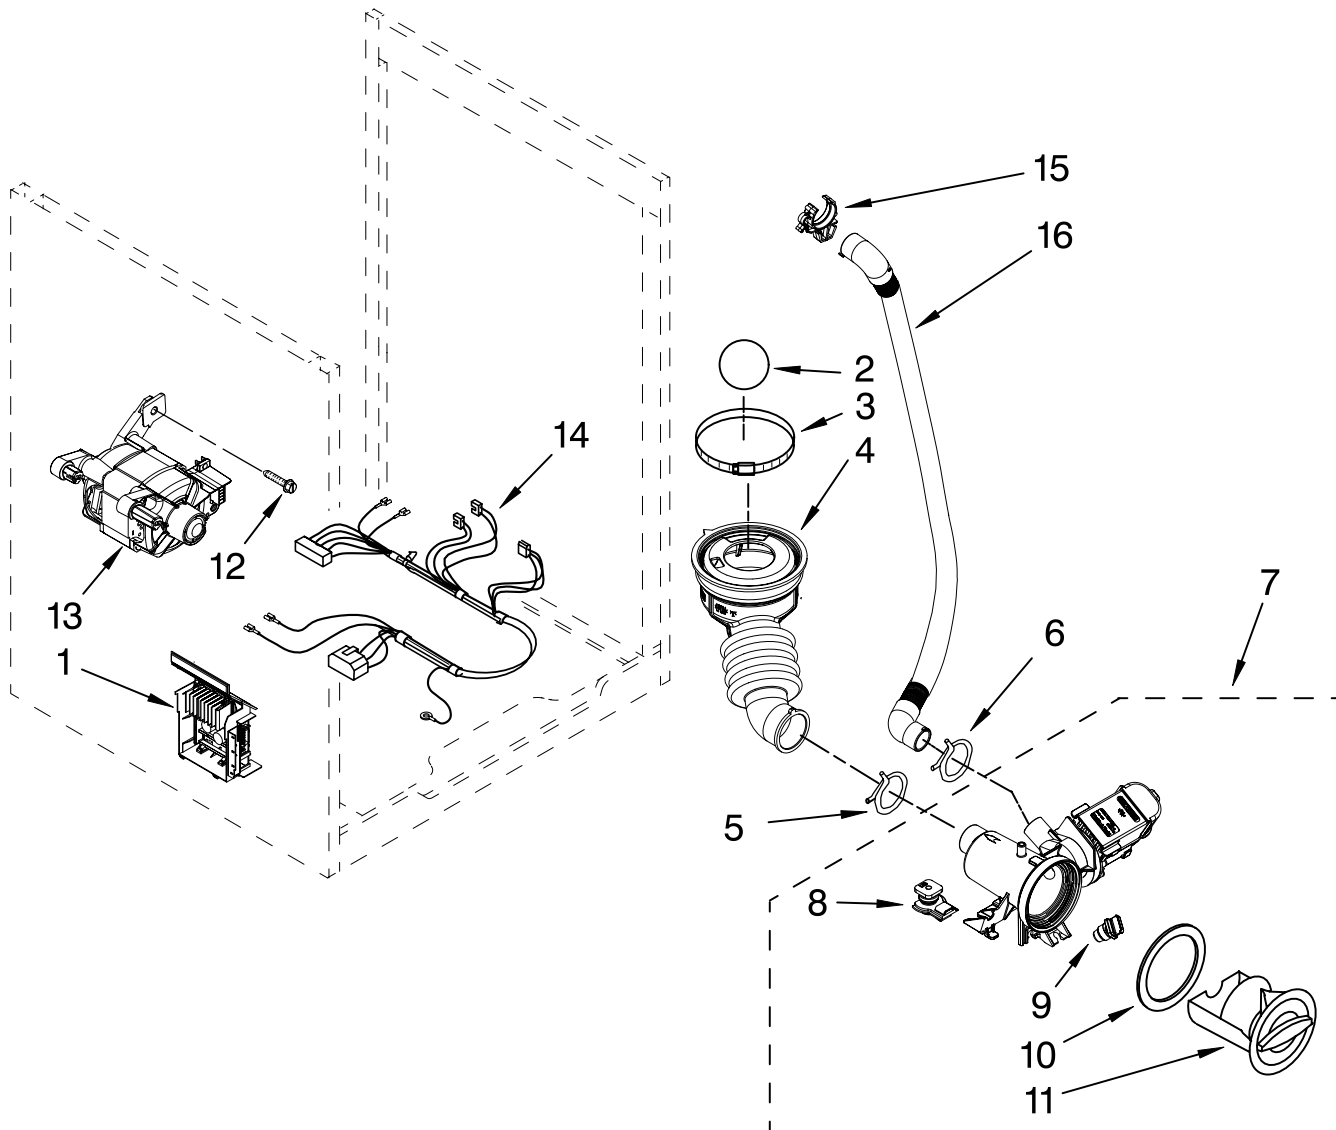

PUMP AND MOTOR PARTS

For Models: MFW9700SQ1, MFW9700SB1
(White) (Black)

Illus. No.	Part No.	DESCRIPTION
1	8182706	Motor Control Unit
2	W10121657	Ball
3	8181734	Clamp
4	8181732	Hose, Tub to Pump
5	8181753	Clamp, Pump Hose
6	8181752	Clamp, Drain Hose

Illus. No.	Part No.	DESCRIPTION
7	8182821	Pump (Complete)
8	8182820	Grommet, Damper (Rear)
9	8182816	Grommet, Damper (Front)
10	8181736	Seal, Filter Cap
11	8183027	Cap, Filter

Illus. No.	Part No.	DESCRIPTION
12	W10128585	Bolt, Motor
13	8182793	Motor, Drive
14	8183035	Harness, Motor
15	8182209	Retainer, Drain Hose
16	8181740	Drain Hose (Inner)

FOR ORDERING INFORMATION REFER TO PARTS PRICE LIST