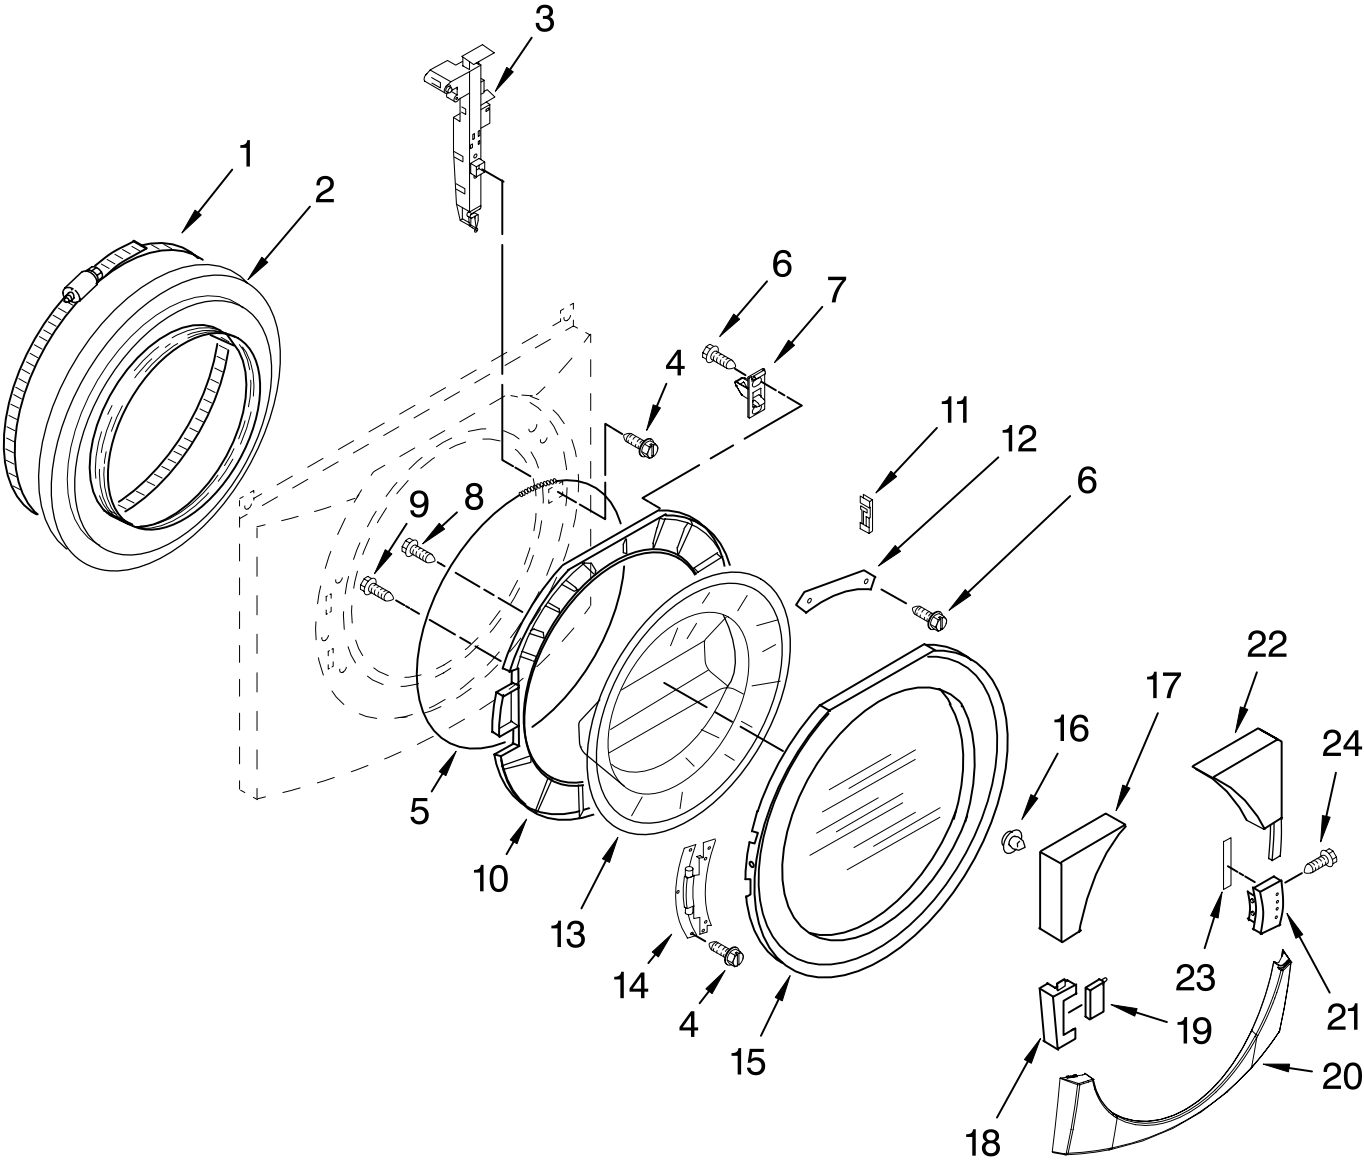

DOOR AND LATCH PARTS

For Models: MFW9700SQ1, MFW9700SB1
(White) (Black)

FOR ORDERING INFORMATION REFER TO PARTS PRICE LIST

DOOR AND LATCH PARTS

For Models: MFW9700SQ1, MFW9700SB1
(White) (Black)

Illus. No.	Part No.	DESCRIPTION
1	8182210	Clamp, Bellow To Tub
2	8182119	Bellow
3	8182634	Lock, Door
4	8181760	Screw
5	8182211	Clamp, Bellow To Front Panel
6	8181758	Screw
7	8181651	Hook, Door
8	8181661	Screw
9	8181660	Screw
10	8182628	Frame, Door Back Support
11	W10128586	Clamp, Glass Support
12	8181650	Clamp, Glass (2)
13	8181655	Glass, Door
14	8181843	Hinge, Door
15		Frame, Door Front Assembly
	8182151	Aluminum
	8183070	Tuscan Silver
16	8182779	Clip, Trim
17		Trim, Upper Left
	8182592	White
	8183065	Black
18		Cover, Hinge (Outer)
	8182595	White
	8183067	Black
19		Cover, Hinge (Inner)
	8182596	White
	8183068	Black
20		Trim, Lower
	8182594	White
	8183066	Black
21		Handle, Door
	8182591	White
	8183069	Black
22		Trim, Upper Right
	8182593	White
	8183064	Black
23	8182153	Foam, Door Handle
24	8181759	Screw