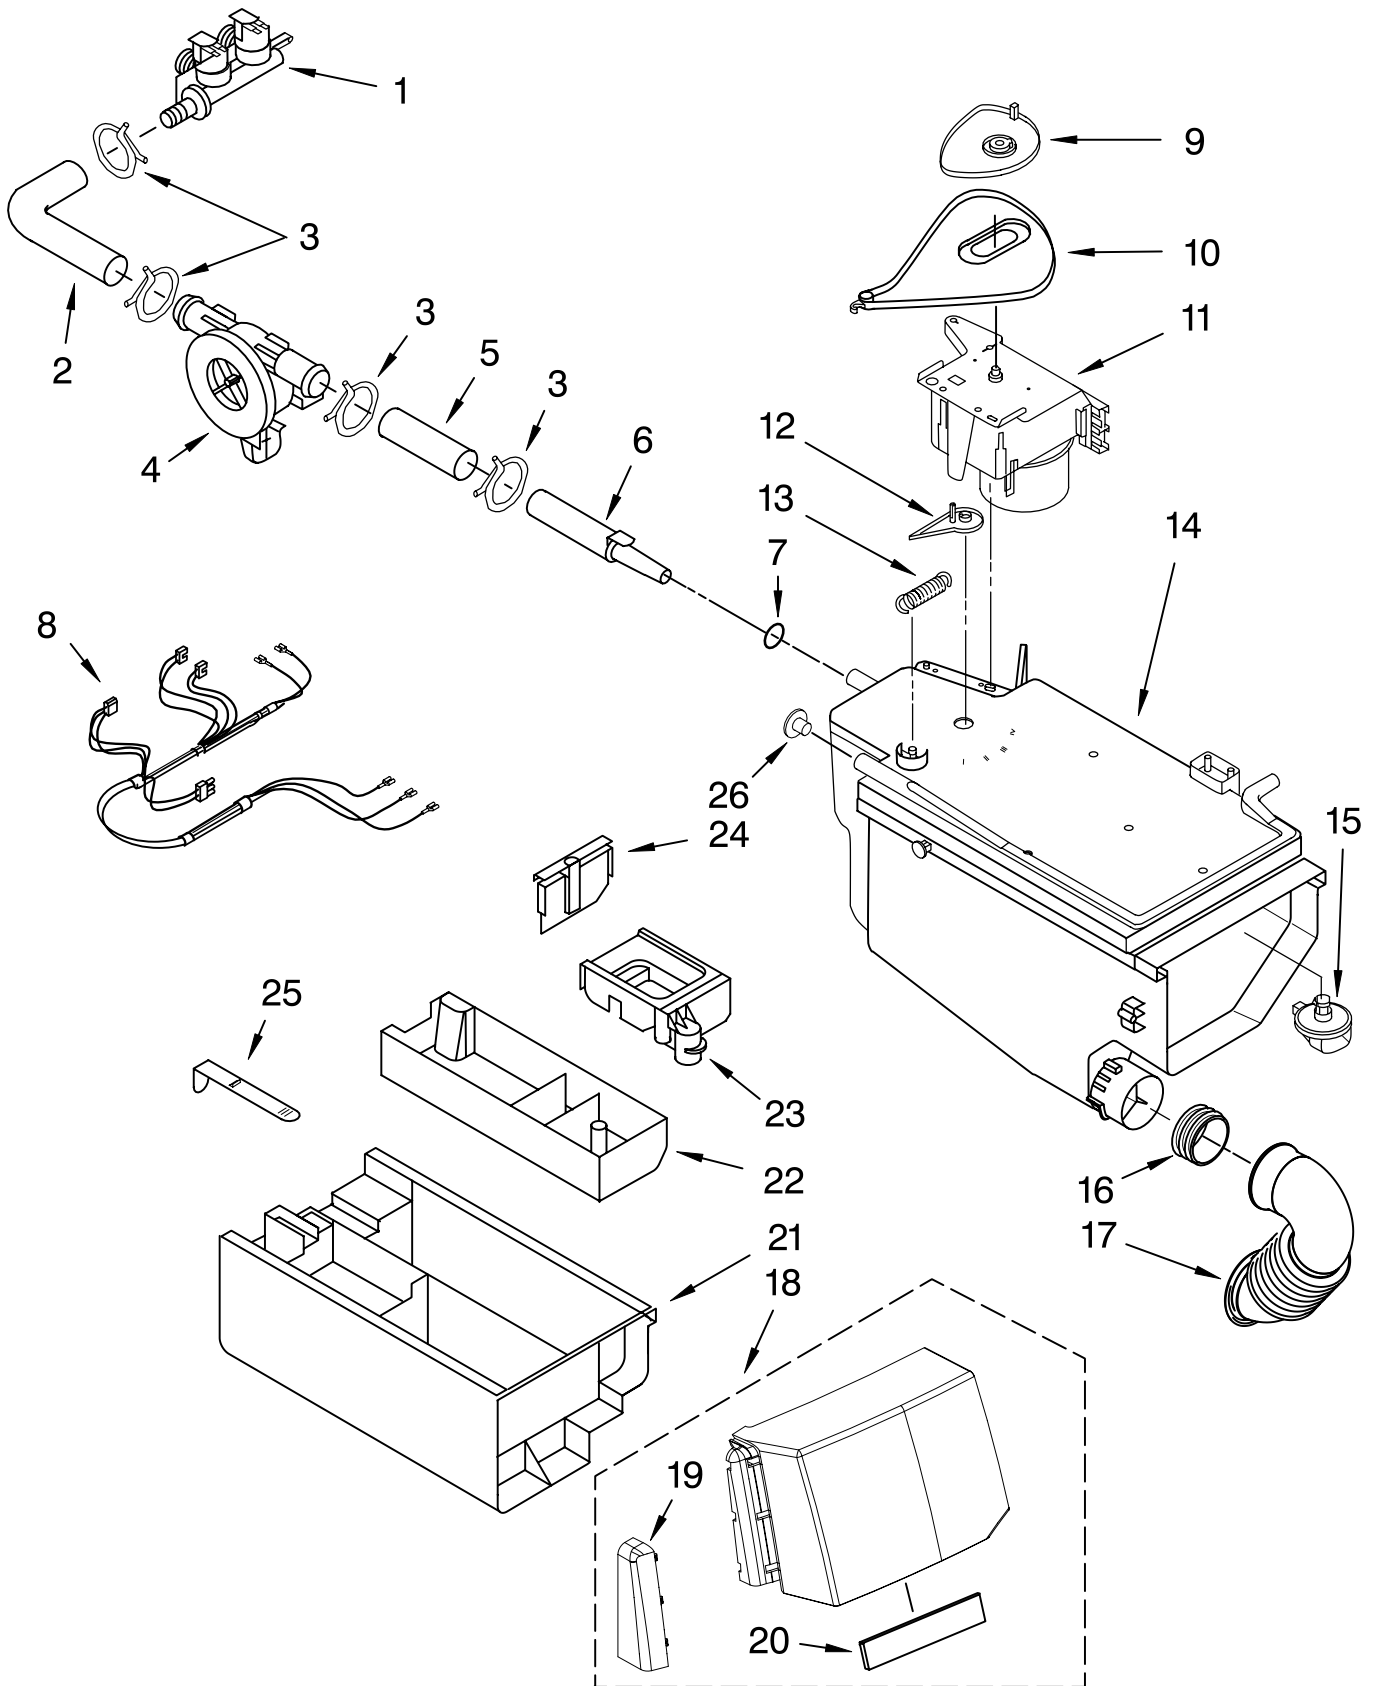

DISPENSER PARTS

For Models: MFW9700SQ1, MFW9700SB1
(White) (Black)

FOR ORDERING INFORMATION REFER TO PARTS PRICE LIST

DISPENSER PARTS

For Models: MFW9700SQ1, MFW9700SB1
(White) (Black)

Illus. No.	Part No.	DESCRIPTION
1	8182862	Valve, Inlet
2	8181710	Hose, Flowmeter (L-Shaped)
3	8181751	Clamp, Hose
4	8181696	Flowmeter
5	8181708	Hose, Flowmeter
6	8183010	Nozzle, Inlet
7	8181714	O-Ring
8	8183022	Harness, Wiring (Inlet Valve)
9	8181726	Cam, Actuator
10	8181725	Lever, Water Distribution
11	8181723	Actuator
12	8181724	Connection, Lever
13	8181727	Spring, Lever
14		Dispenser
	8183032	White
	8183033	Meteorite
15	8181712	Nozzle, Distribution
16	8181747	Seal
17	8181718	Tube, Dispenser To Bellow
18		Handle, Drawer
	8183057	White
	8183072	Black
19		Endcap
	8182599	White
	8183073	Black
20	8182173	Cushion, Handle
21		Drawer, Detergent
	8181720	White
	8182160	Meteorite
22		Container, Detergent
	8181722	White
	8182184	Meteorite
23		Siphon, Bleach/Softener
	8182665	White
	8182161	Meteorite
24		Separator
	8181730	White
	8182162	Meteorite
25	8181721	Hook, Drawer
26	8182123	Cap

FOR ORDERING INFORMATION REFER TO PARTS PRICE LIST