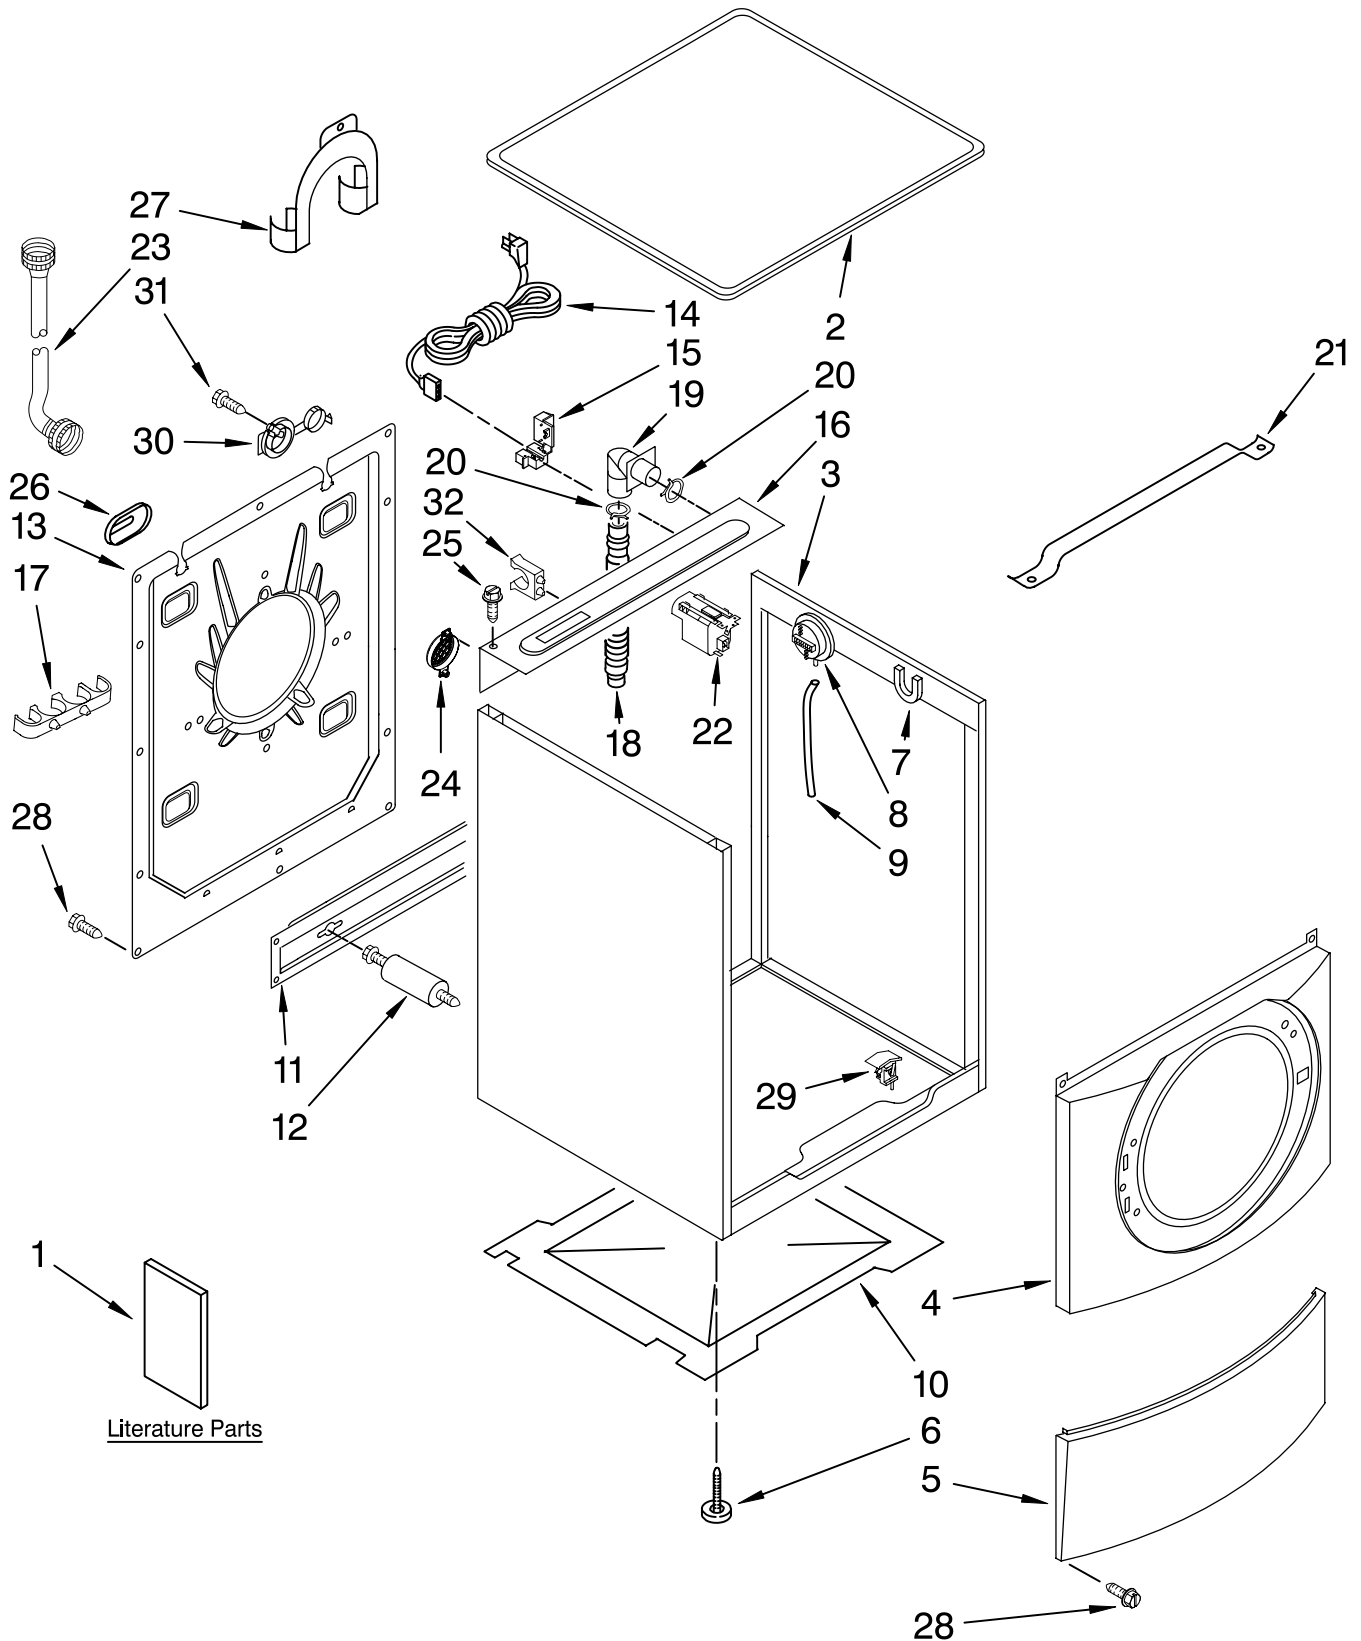

TOP AND CABINET PARTS

For Models: MFW9700SQ1, MFW9700SB1
(White) (Black)

AUTOMATIC
WASHER

Literature Parts

FOR ORDERING INFORMATION REFER TO PARTS PRICE LIST