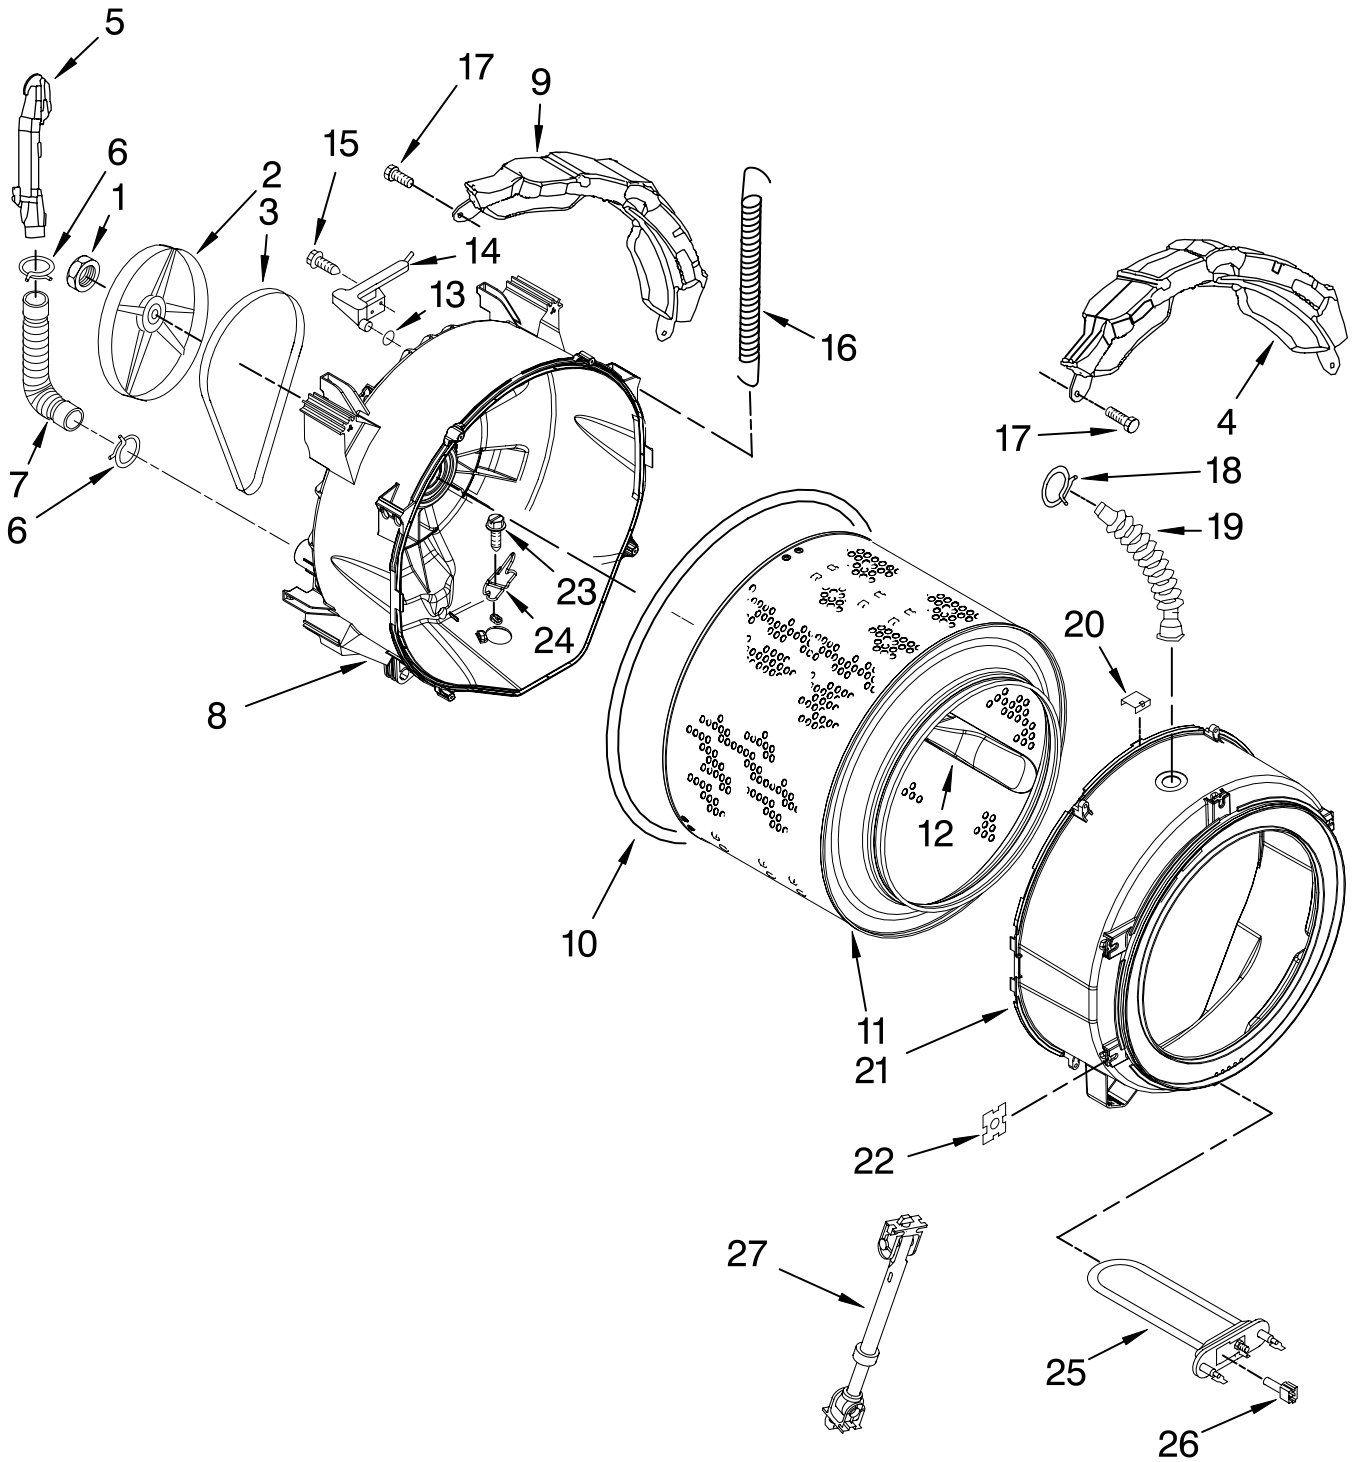

TUB AND BASKET PARTS

For Models: MFW9700SQ1, MFW9700SB1
(White) (Black)

FOR ORDERING INFORMATION REFER TO PARTS PRICE LIST

TUB AND BASKET PARTS

For Models: MFW9700SQ1, MFW9700SB1
(White) (Black)

<u>Illus. No.</u>	<u>Part No.</u>	<u>DESCRIPTION</u>
1	8182132	Nut, Pulley
2	8182650	Pulley
3	8183269	Belt
4	8181645	Counterweight, Front (2)
5	8181744	Pipe, Ventilation
6	8181746	Clamp
7	8181743	Hose, Exhaust
8	8181666	Tub, Rear (Includes Items 10, 22, 23 & 24)
9	8181644	Counterweight, Rear
10	8181673	Gasket, Tub
11	8182247	Basket
12	8182233	Baffle, Basket
13	8181748	O-Ring
14	8181731	Airtrap
15	8181785	Screw
16	8182814	Spring, Suspension
17	8181647	Bolt
18	8181742	Clamp, Hose
19	8181794	Hose, Tub to Dispenser
20	8181667	Clamp, Tub
21	8181665	Tub, Front (Includes Items 10 & 22)
22	8181648	Nut, Push-In
23	8182214	Screw
24	8181686	Clamp, Heating Element
25	8182666	Element, Heating
26	8181705	NTC
27	8182812	Shock Absorber

Following Parts Not Illustrated

8182126 Screw, Baffle
Mounting