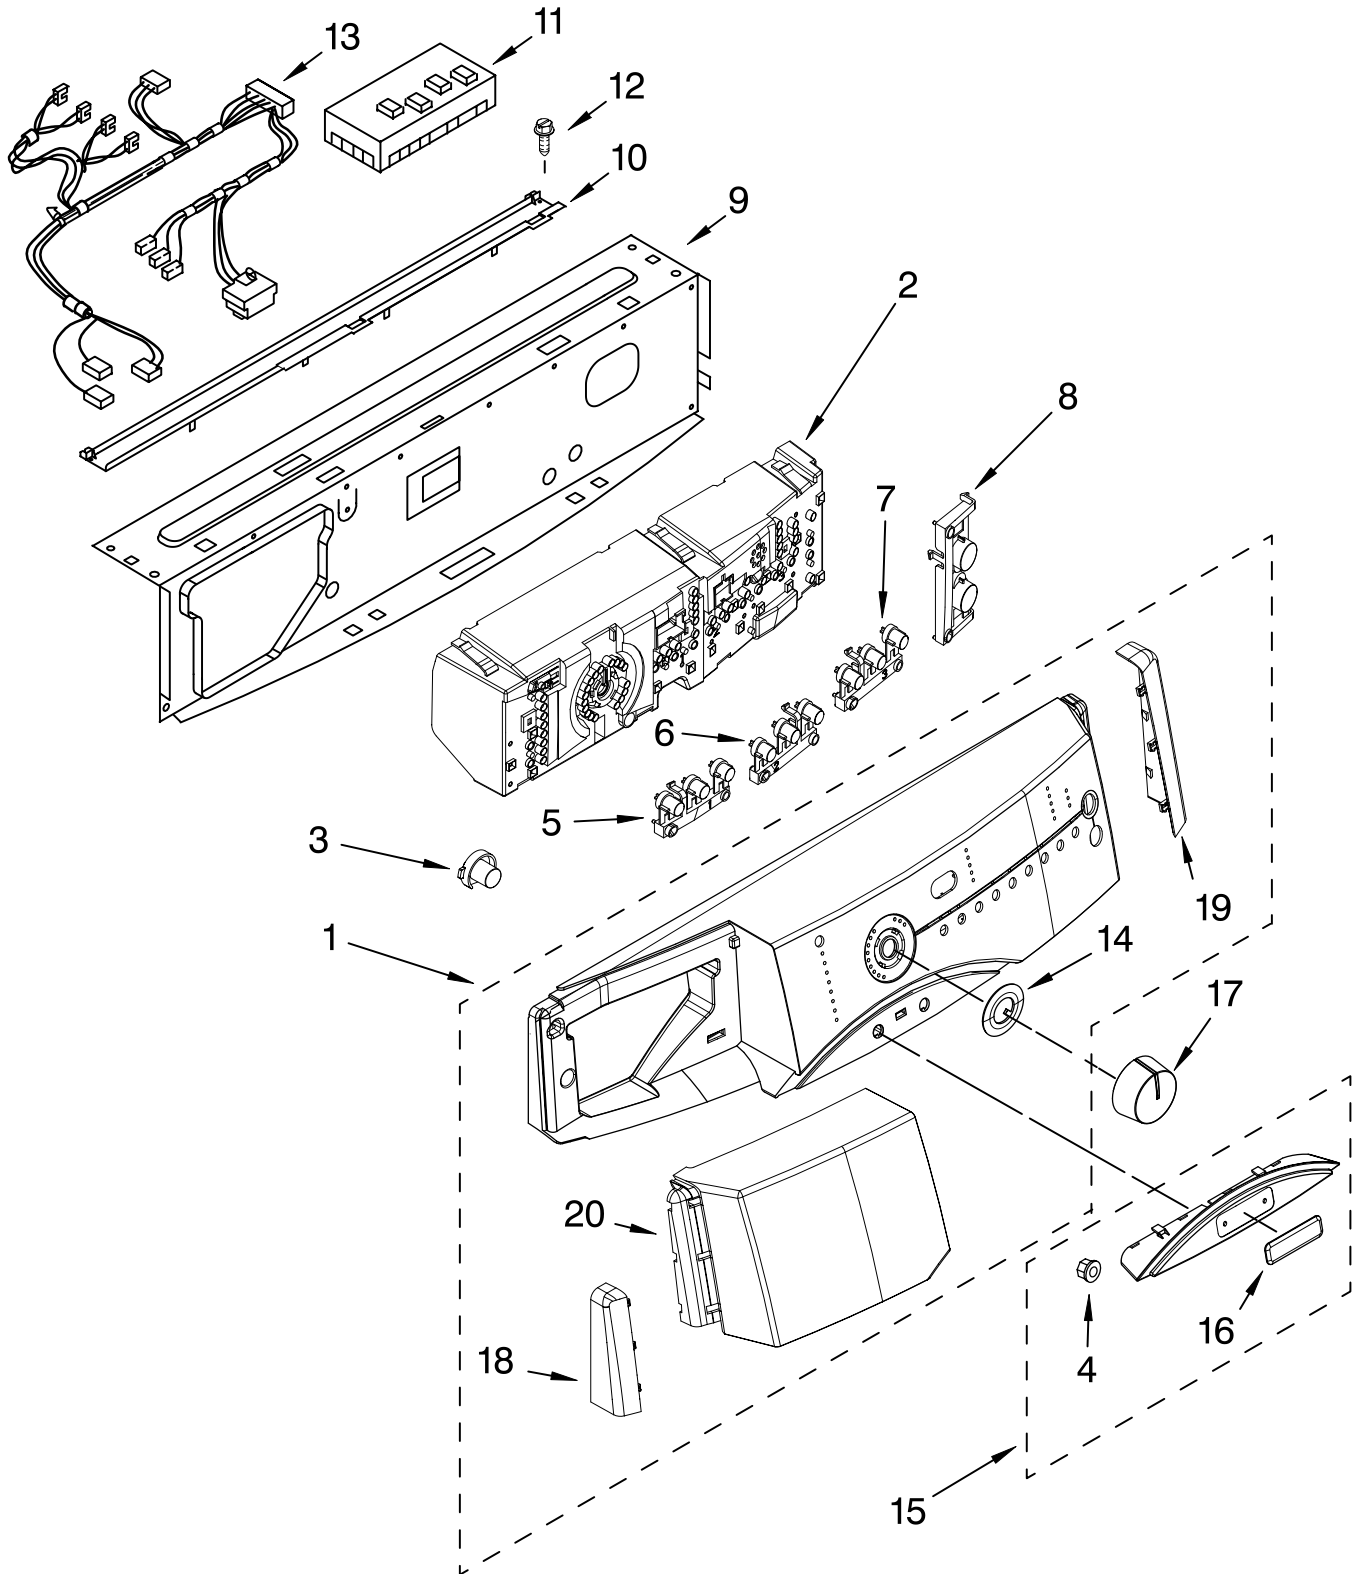

CONTROL PANEL PARTS

For Models: MFW9700SQ1, MFW9700SB1
(White) (Black)

FOR ORDERING INFORMATION REFER TO PARTS PRICE LIST

CONTROL PANEL PARTS

For Models: MFW9700SQ1, MFW9700SB1
(White) (Black)

Illus. No.	Part No.	DESCRIPTION
1		Panel, Control
	8183056	White
	8183071	Black
2	8182150	User Interface
3	8183077	Button, Power
4	8182183	Pal-nut
5		Button Set, Left
	8182604	White
	8183080	Silver
6		Button Set, Middle
	8182603	White
	8183079	Silver
7		Button Set, Right
	8182602	White
	8183078	Silver
8	8183081	Button Set, Start
9	8182224	Brace, Front Top
10	8181640	Channel, Water
11	W10137702	Microcomputer, Machine Control
12	8181756	Screw
13	8182212	Harness, Wiring (Main)
14	8182171	Bezel, Knob
15		Overlay, Door
	8183058	Aluminum
	8183075	Tuscan Silver
16	8183059	Medallion
17	8183076	Knob, Control
18		Endcap, Left
	8182599	White
	8183073	Black
19		Endcap, Right
	8182600	White
	8183074	Black
20		Handle, Drawer (Includes Item 18)
	8183057	White
	8183072	Black

FOR ORDERING INFORMATION REFER TO PARTS PRICE LIST