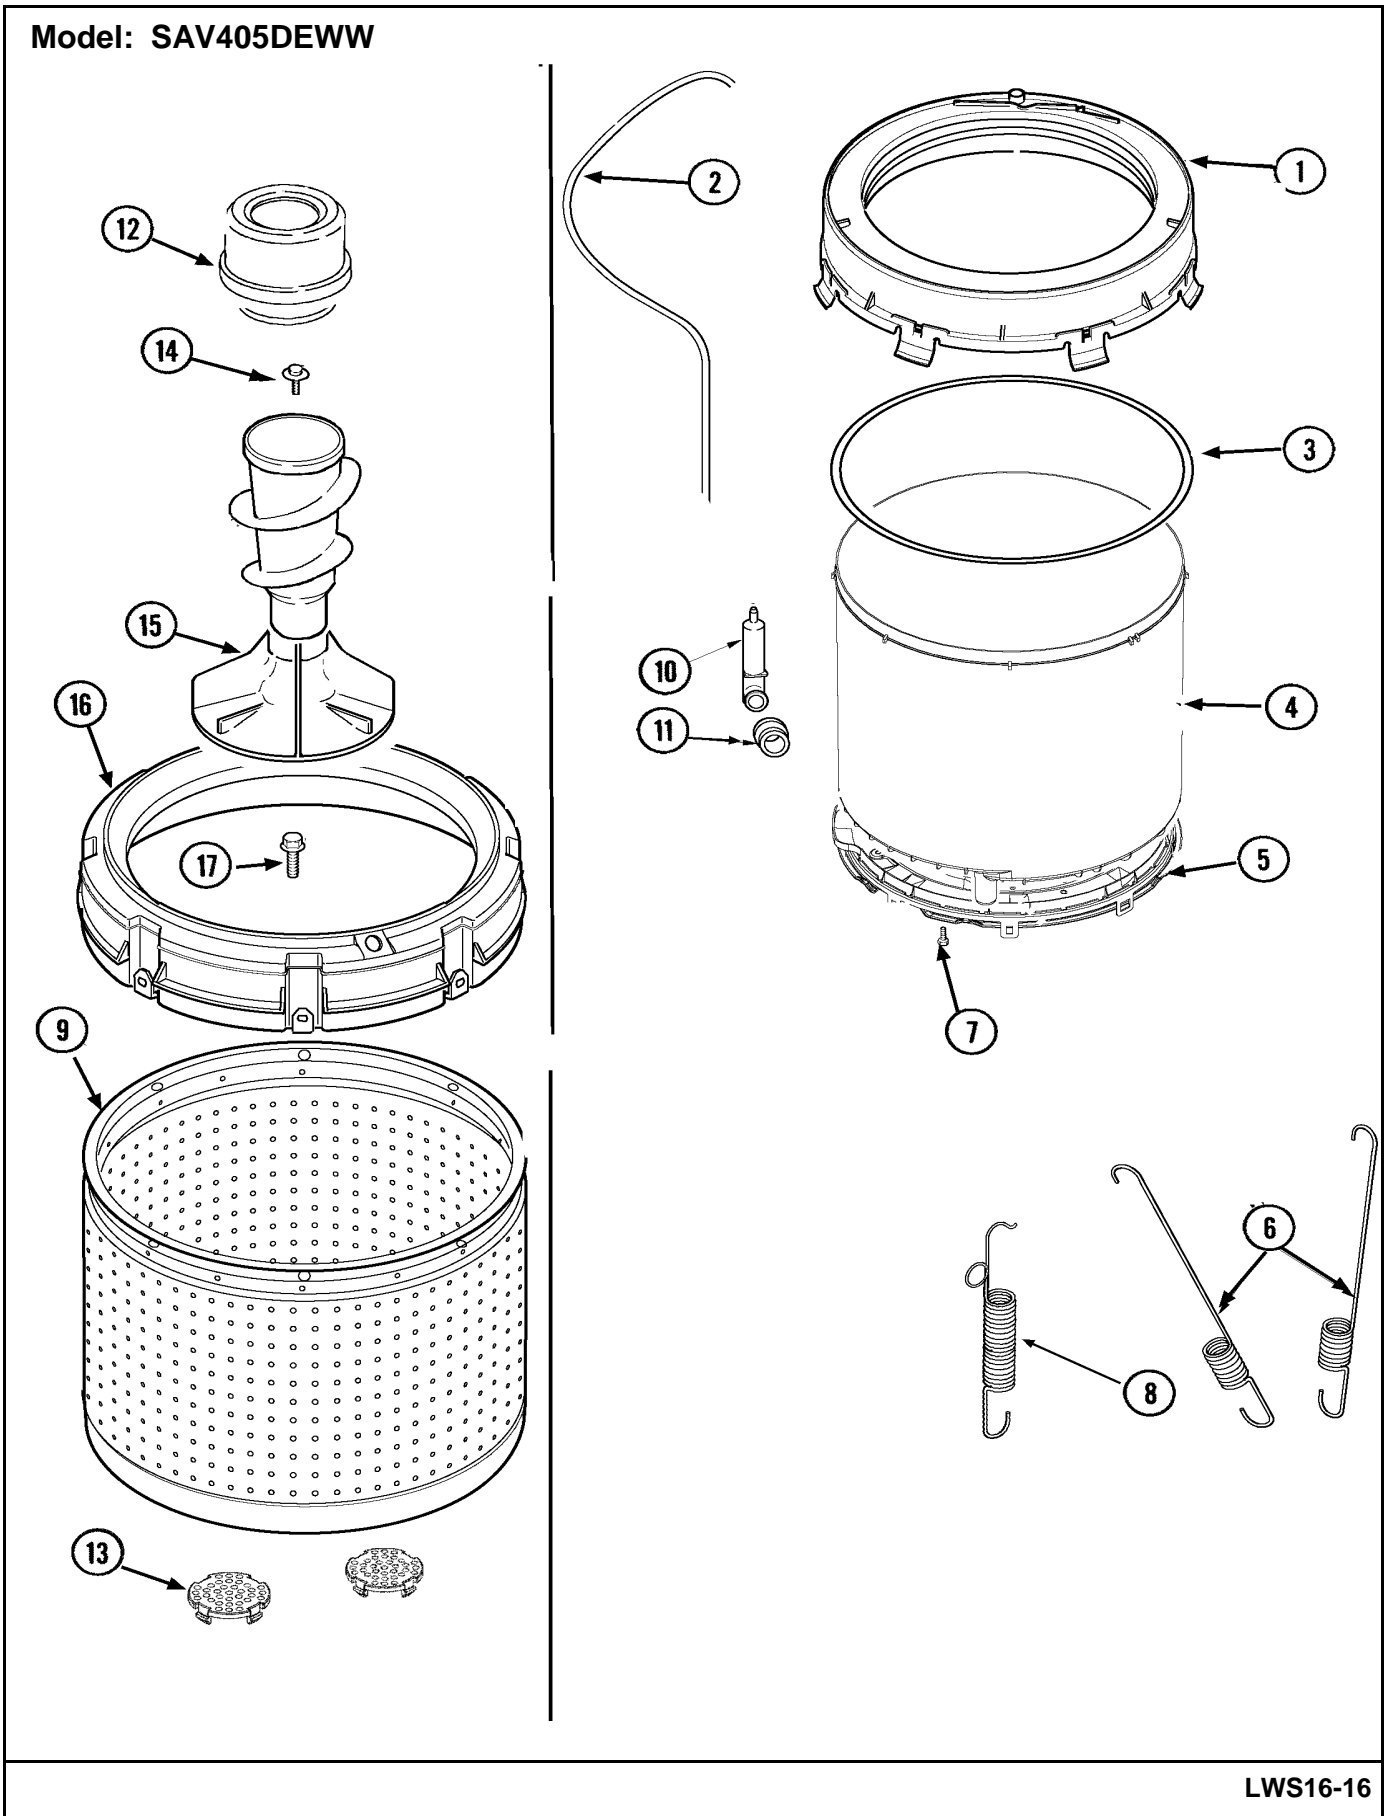

*Color Code (-)=Not Shown #=Series, Serial Prefix or Run No., N=Not Available

Section: TRANSMISSION & BRAKE

Model: SAV405DEWW

LWS15-5

Section: TRANSMISSION & BRAKE

No.	Part No.	Description	Series	Qty
1	27001039	TRANSMISSION ASM (710 RPM)	10	1
2	27001030	ASSEMBLY, MILK STOOL & BEARING	10	1
3	40003103	BRAKE ASSEMBLY	10	1
-	26594P	GREASE, SILICONE - 2OZ TUBE	10	1
4	R0000014	KIT, BRAKE PAD Note: (SCREWS INCLUDED)	10	1
5	40065701	WASHER, 2 ODX.63 ID	10	1
6	40063201	WASHER, FLAT	10	1
7	40047102	PULLEY, SPIN/AGIT (710 RPM)	10	1
8	40041501	WASHER	10	1
9	40063401	SCREW, 1/4-20X5/8 HEX	10	1
10	40047402	HELIX, PLASTIC	10	1
11	25-7941	"O" RING	10	1
12	21001533	SEAL NUT ASSEMBLY	10	1
13	12002223	SEAL REPAIR KIT	14	1
13	40004201	MAIN BEARING ASSEMBLY	14	1
13	12002140	TRIPLE LIP SEAL/BEARING KIT	10	1
14	40004001	BEARING, MAIN	10	1
15	35-2010	SEAL, TRANSMISSION HOUSING(LIP)	10	1

*Color Code (-)=Not Shown #=Series, Serial Prefix or Run No., N=Not Available

Section: TUBS (INNER & OUTER)

Model: SAV405DEWW

LWS16-16

Section: TUBS (INNER & OUTER)

No.	Part No.	Description	Series	Qty
1	27001132	COVER, OUTER TUB W/GASKET	10	1
2	27001194	TUBING, PVC 26"	10	1
3	27001131	SEAL, TUB COVER	10	1
4	27001147	TUB, PLASTIC OUTER	10	1
5	27001067	BOTTOM, OUTER TUB	10	1
6	27001026	SPRING, TALL TUB	10	6
7	40064301	SCREW, 1/4-15X3/4 HEX	10	6
8	2201244	SPRING, COUNTERWEIGHT	10	1
9	27001150	TUB, PLASTIC INNER	10	1
10	40008501	ASSEMBLY, PRESSURE BULB	10	1
11	40037801	GROMMET	10	1
12	21001905	DISPENSER, FABRIC (ONE PIECE)	10	1
13	27001148	FILTER, LINT	10	8
14	25-8004	SCREW, AGITATOR RETENTION	10	1
15	22004042	AGITATOR/AUGER ASSY (AS PK)	10	1
16	27001149	BALANCE RING ASSEMBLY	10	1
17	40063301	SCREW, 5/16-18X7/8 HX	10	4