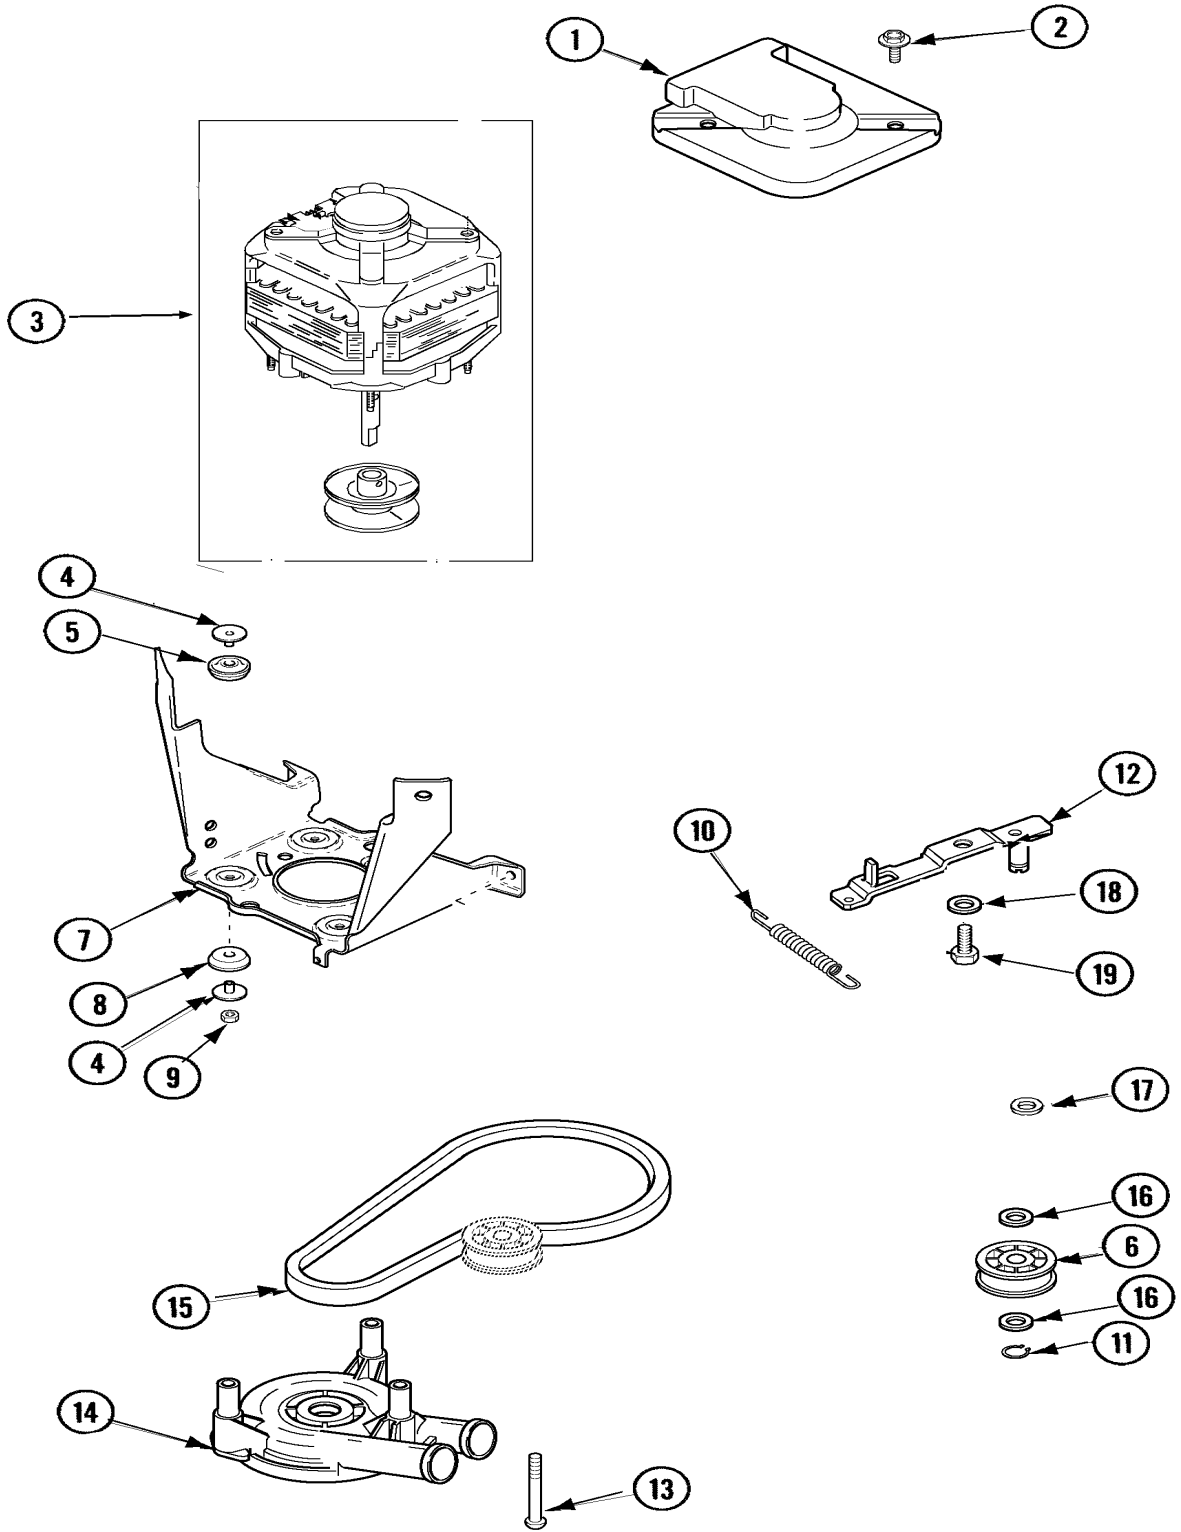

*Color Code (-)=Not Shown #=Series, Serial Prefix or Run No., N=Not Available

Section: MIXING VALVE AND HOSES

Model: SAV405DEWW

LWS13-7

Section: MIXING VALVE AND HOSES

No.	Part No.	Description	Series	Qty
1	27001145	HOSE, MIXING VALVE TO TUB	10	1
2	503661	SCREW, 10-16X.44 UNS	10	2
3	25-7867	CLAMP	10	2
4	21001760	FLUME ASSEMBLY /WATER DIVERTER	10	1
5	501086	SCREW, 8B-18X3/8 SLT	10	6
6	40107001	VALVE,MIXING-E2	10	1
7	40098801	PLATE, MIXING VALVE	10	1
8	20290	WASHER, 19/32 IDX1.031	10	2
9	35-0874	HOSE, INLET	10	1
9	33-7891	HOSE, 4' INLET	10	1
10	22002960	STRAINER, WASHER INLET	10	2
11	40053901	HOSE, DRAIN	10	1
12	22003814	RETAINER, DRAIN HOSE	10	1
13	40008101	ADAPTER, STANDPIPE	10	1
14	33489	STRAP, STANDPIPE BEAD	10	1
15	40058501	RELIEF, STRAIN DRAIN	10	1
16	36014	CLIP, RETAINER-HOSE	10	1
17	36801	CLAMP, HOSE	10	2
18	40094201	HOSE, TUB TO PUMP	10	1
19	40044901	STAND, HOSE	10	1

*Color Code (-)=Not Shown #=Series, Serial Prefix or Run No., N=Not Available

Section: MOTOR, PUMP AND IDLER ASSEMBLY

Model: SAV405DEWW

LWS14-6

Section: MOTOR, PUMP AND IDLER ASSEMBLY

No.	Part No.	Description	Series	Qty
1	40112301	SHIELD, MOTOR	10	1
2	40046701	SCREW, #10X7/16 ID HX	10	2
3	27001215	MOTOR W/PULLEY (2 SPEED)	10	1
4	40053701	POST, ISOLATOR	10	4
5	40053801	MOUNT, MOTOR UPPER	10	4
6	40045001	IDLER PULLEY ASSEMBLY	10	1
7	40015502	BRACKET, MOTOR MOUNT	10	1
8	40054301	MOUNT, MOTOR LOWER	10	4
9	40095101	LOCKNUT, 10-32	10	4
10	40061401	SPRING, IDLER LEVER	10	1
11	23748	RING, RETAINING	10	1
12	27001028	IDLER LEVER ASSEMBLY	10	1
12	40038901	SCREW, 1/4-20 Note: IDLER BRACKET TO MOTOR BRACKET NOT SHOWN IN CATALOG	10	1
12	27001225	NUT, JAM MID LOCK 1/4-20 Note: IDLER BRACKET TO MOTOR BRACKET NOT SHOWN IN CATALOG	10	1
13	40063701	SCREW, 10-16X1.75	10	3
14	27001036	PUMP ASSEMBLY	10	1
15	27001006	BELT, SPIN & AGITATOR	10	1
16	52549	WASHER, 501 ID X3/4 ODX	10	2
17	Y504082	WASHER, WAVE	10	1
18	40054701	WASHER	10	1
19	40038901	SCREW, 1/4-20	10	1