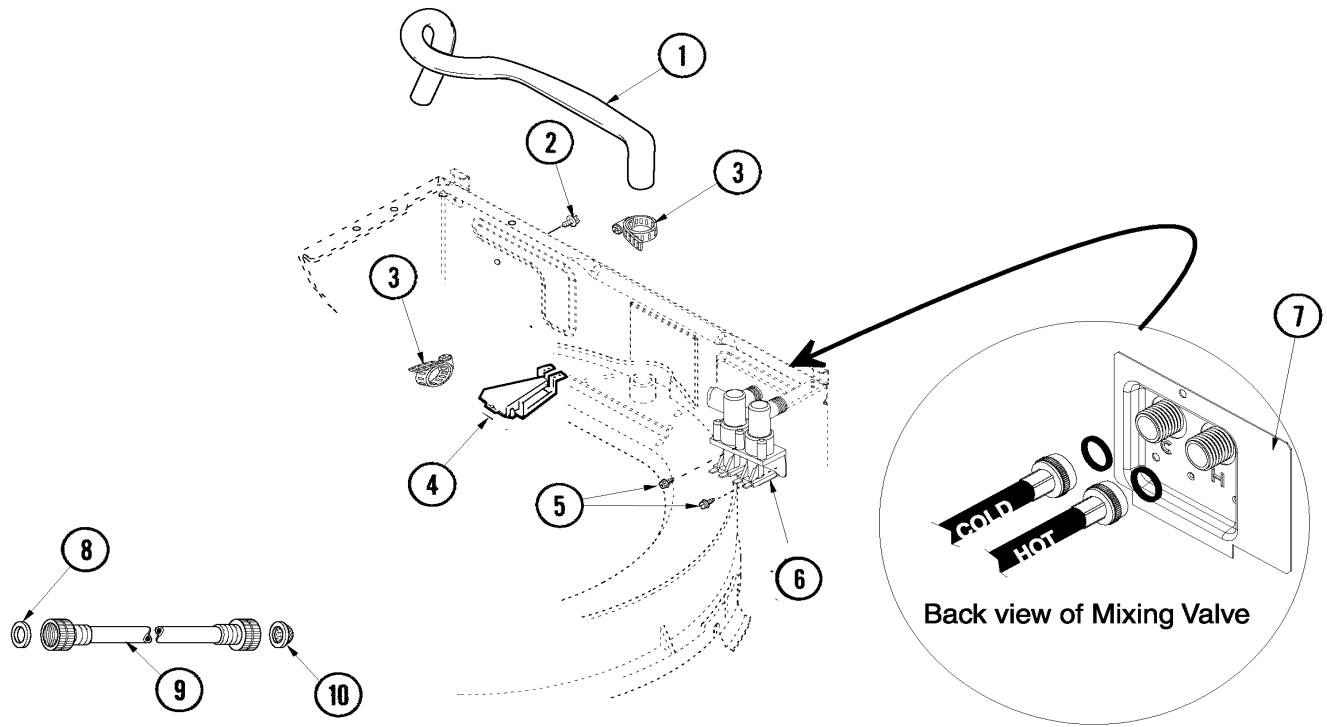

*Color Code (-)=Not Shown #=Series, Serial Prefix or Run No., N=Not Available

Section: MIXING VALVE AND HOSES

Model: SAV405DEWW

LWS13-7

Section: MIXING VALVE AND HOSES

No.	Part No.	Description	Series	Qty
1	27001145	HOSE, MIXING VALVE TO TUB	10	1
2	503661	SCREW, 10-16X.44 UNS	10	2
3	25-7867	CLAMP	10	2
4	21001760	FLUME ASSEMBLY /WATER DIVERTER	10	1
5	501086	SCREW, 8B-18X3/8 SLT	10	6
6	40107001	VALVE,MIXING-E2	10	1
7	40098801	PLATE, MIXING VALVE	10	1
8	20290	WASHER, 19/32 IDX1.031	10	2
9	35-0874	HOSE, INLET	10	1
9	33-7891	HOSE, 4' INLET	10	1
10	22002960	STRAINER, WASHER INLET	10	2
11	40053901	HOSE, DRAIN	10	1
12	22003814	RETAINER, DRAIN HOSE	10	1
13	40008101	ADAPTER, STANDPIPE	10	1
14	33489	STRAP, STANDPIPE BEAD	10	1
15	40058501	RELIEF, STRAIN DRAIN	10	1
16	36014	CLIP, RETAINER-HOSE	10	1
17	36801	CLAMP, HOSE	10	2
18	40094201	HOSE, TUB TO PUMP	10	1
19	40044901	STAND, HOSE	10	1

*Color Code (-)=Not Shown #=Series, Serial Prefix or Run No., N=Not Available

Section: MOTOR, PUMP AND IDLER ASSEMBLY

Model: SAV405DEWW

LWS14-6

Section: MOTOR, PUMP AND IDLER ASSEMBLY

No.	Part No.	Description	Series	Qty
1	40112301	SHIELD, MOTOR	10	1
2	40046701	SCREW, #10X7/16 ID HX	10	2
3	27001215	MOTOR W/PULLEY (2 SPEED)	10	1
4	40053701	POST, ISOLATOR	10	4
5	40053801	MOUNT, MOTOR UPPER	10	4
6	40045001	IDLER PULLEY ASSEMBLY	10	1
7	40015502	BRACKET, MOTOR MOUNT	10	1
8	40054301	MOUNT, MOTOR LOWER	10	4
9	40095101	LOCKNUT, 10-32	10	4
10	40061401	SPRING, IDLER LEVER	10	1
11	23748	RING, RETAINING	10	1
12	27001028	IDLER LEVER ASSEMBLY	10	1
12	40038901	SCREW, 1/4-20 Note: IDLER BRACKET TO MOTOR BRACKET NOT SHOWN IN CATALOG	10	1
12	27001225	NUT, JAM MID LOCK 1/4-20 Note: IDLER BRACKET TO MOTOR BRACKET NOT SHOWN IN CATALOG	10	1
13	40063701	SCREW, 10-16X1.75	10	3
14	27001036	PUMP ASSEMBLY	10	1
15	27001006	BELT, SPIN & AGITATOR	10	1
16	52549	WASHER, 501 ID X3/4 ODX	10	2
17	Y504082	WASHER, WAVE	10	1
18	40054701	WASHER	10	1
19	40038901	SCREW, 1/4-20	10	1