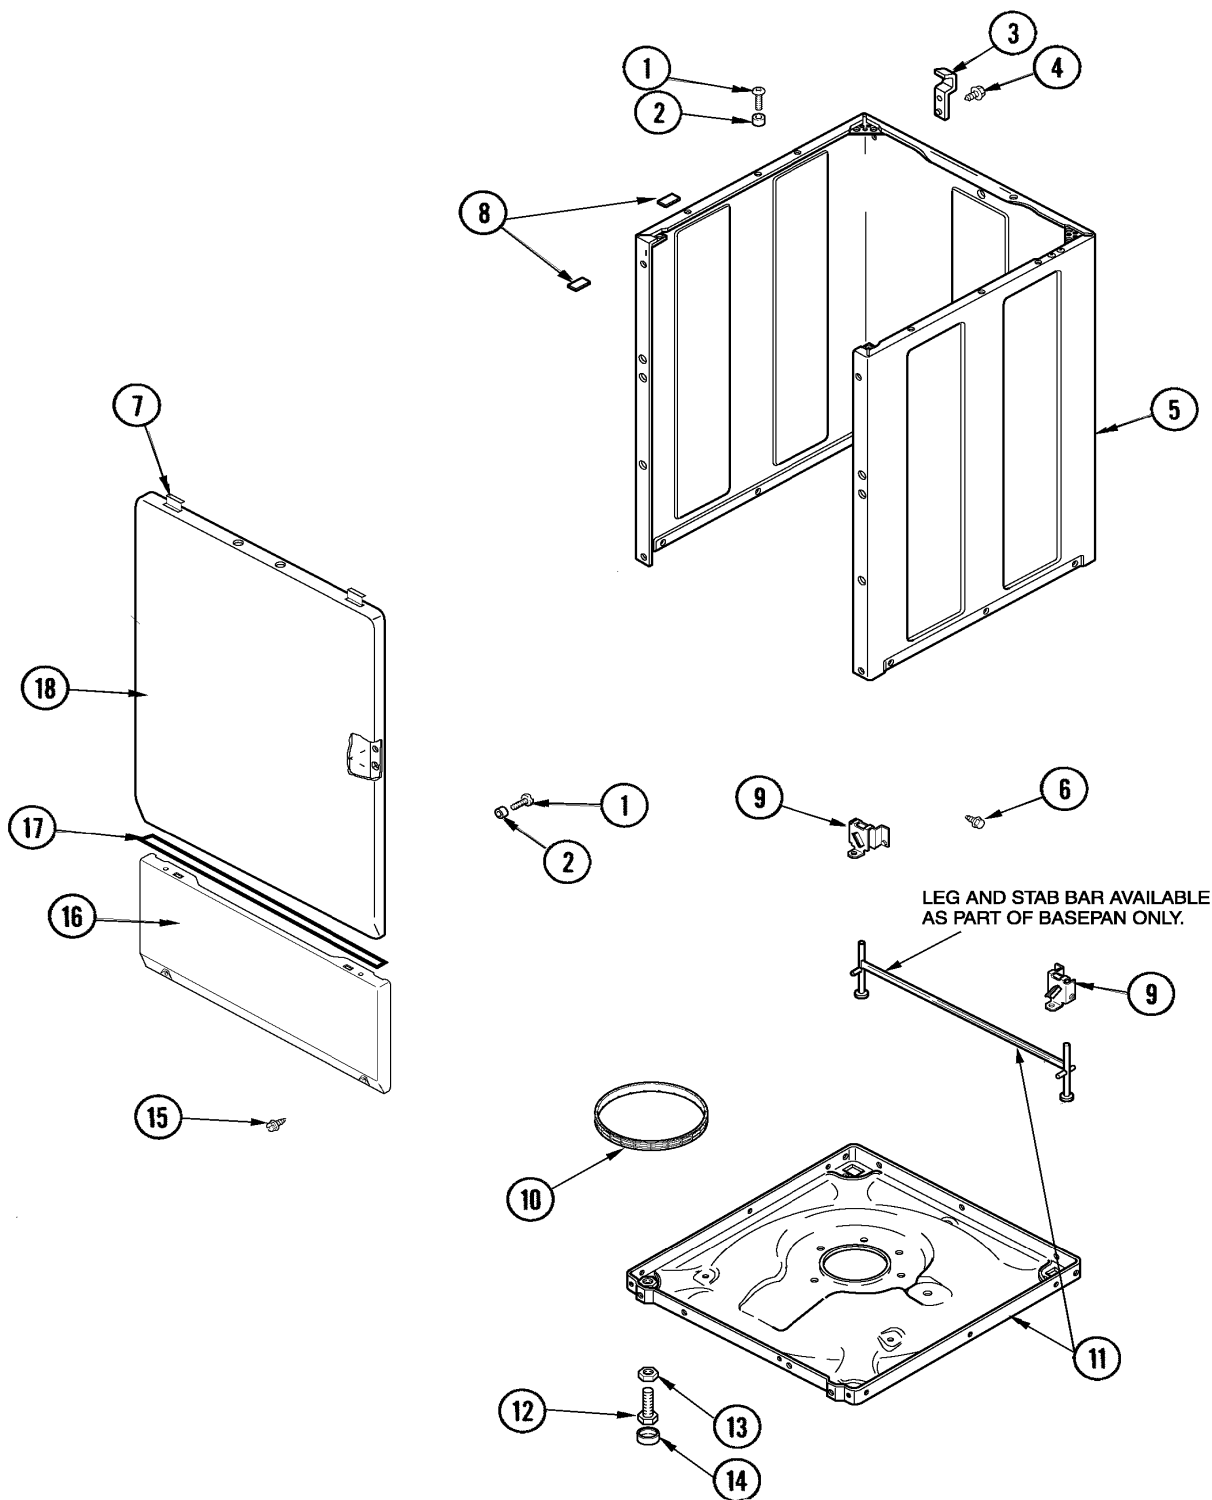

Section: CABINET & BASE

Model: SAV405DEWW

LWS13-5

Section: CABINET & BASE

No.	Part No.	Description	Series	Qty
1	32671	SCREW, TAPPING	10	6
2	505187	LOCATOR, PANEL	10	6
3	500003	HINGE, TOP	10	2
4	40064801	SCREW, 10B-16X1/4	10	4
5	40076402WP	CABINET, DRYER & WASHER (WHT)	10	1
6	40038201	SCREW, 12BX1/2#10 HX	10	8
7	56080	CLIP, SPRING	10	2
8	Y56128	PAD, BUMPER	10	6
9	40031501	BRACKET, SELF LEVELING	10	2
10	40037401	RING, FRICTION	10	1
11	27001084	BASE & LEVELING ASSEMBLY	10	1
12	40039001	LEG, LEVELING	10	2
13	40038101	NUT, LEG	10	2
14	40016001	FOOT, RUBBER	10	4
15	40034101	SCREW, #12BX1/2	10	2
16	40045301WP	PANEL, ACCESS (WHT)	10	1
17	40083101	TAPE, FOAM	10	1
18	40035401WP	PANEL, FRONT (WHT)	10	1
-	22001817	SHEET, SOUND DAMPER (FT. PNL)	10	1
-	22003511	INSULATION	10	1

*Color Code (-)=Not Shown #=Series, Serial Prefix or Run No., N=Not Available