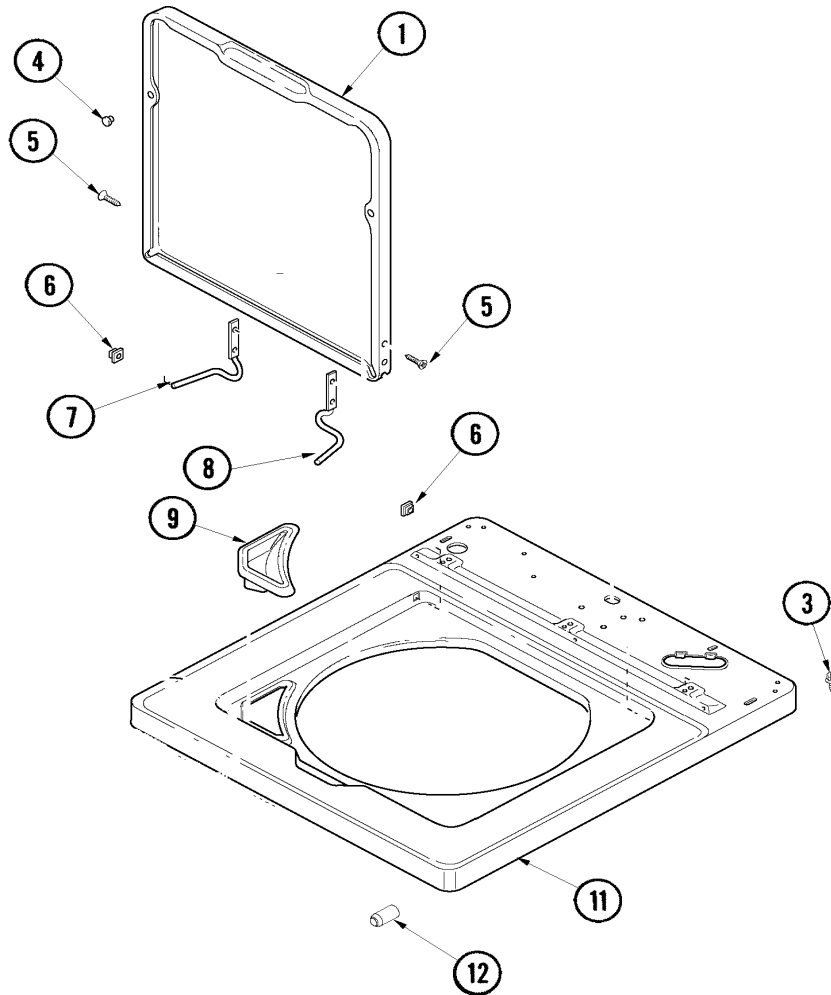

Section: CONTROL PANEL

Model: SAV405DEWW

LWS11-18

Section: CONTROL PANEL

No.	Part No.	Description	Series	Qty
1	27001110	CONSOLE (WHT)	10	1
-	27001050	FACIA GROUND WIRE ASSEMBLY	10	1
-	33001855	SCREW (HEX HEAD)	10	1
2	27001216	FACIA	10	1
3	27001112	CAP, TIMER KNOB	10	1
4	27001127	SWITCH, PRESSURE	10	1
5	27001113	TIMER	10	1
6	27001051	BACK PANEL, HOOD/CONSOLE	10	1
7	27001103	SWITCH, ROTARY (2 POS)	10	1
8	27001197	SWITCH, TEMPERATURE (4 POS)	10	1
9	27001090	KNOB, TIMER (BLUE-GRAY)	10	1
-	22002997	PIN, LOCKING	10	1
10	27001092	SKIRT, TIMER KNOB	10	1
11	27001126	KNOB, SELECTOR	10	4
12	33001623	BUZZER, NON-ADJUSTABLE	10	1
13	27001114	SWITCH, ROTARY (4 POS)	10	1
14	22003981	SWITCH, MOMENTARY ROCKER (WHT)	10	1
15	27001208	CONTROL, ATC BOARD	10	1
16	22003977	SWITCH, ROCKER (WHT)	10	1
-	27001142	CORD, POWER (LEAD-IN)	10	1

*Color Code (-)=Not Shown #=Series, Serial Prefix or Run No., N=Not Available

Section: TOP AND DOOR SWITCH

Model: SAV405DEWW

Section: TOP AND DOOR SWITCH

No.	Part No.	Description	Series	Qty
1	27001116	LID (WHT)	10	1
2	40034901	LID SWITCH ASSEMBLY	10	1
3	501086	SCREW, 8B-18X3/8 SLT	10	6
4	40038001	BUMPER	10	2
5	40039201	SCREW, 6-32X.340 FLAT	10	4
6	40008201	BUSHING, HINGE	10	2
7	40094002	HINGE, LID LEFT STOP	10	1
8	40094101	HINGE, LID RIGHT PASS	10	1
9	27001117	DISPENSER, BLEACH	10	1
10	40009701	ARM, LID SWITCH	10	1
11	27001182	TOP (WHT W/L BRACKETS)	10	1
12	40102101	CAP, HINGE	10	2
13	40009801	HOLDER, LID SWITCH	10	1
14	40040701	SCREW, TAPPING #6B-20	10	2
15	501086	SCREW, 8B-18X3/8 SLT	10	2
16	27001095	SWITCH, LID	10	1