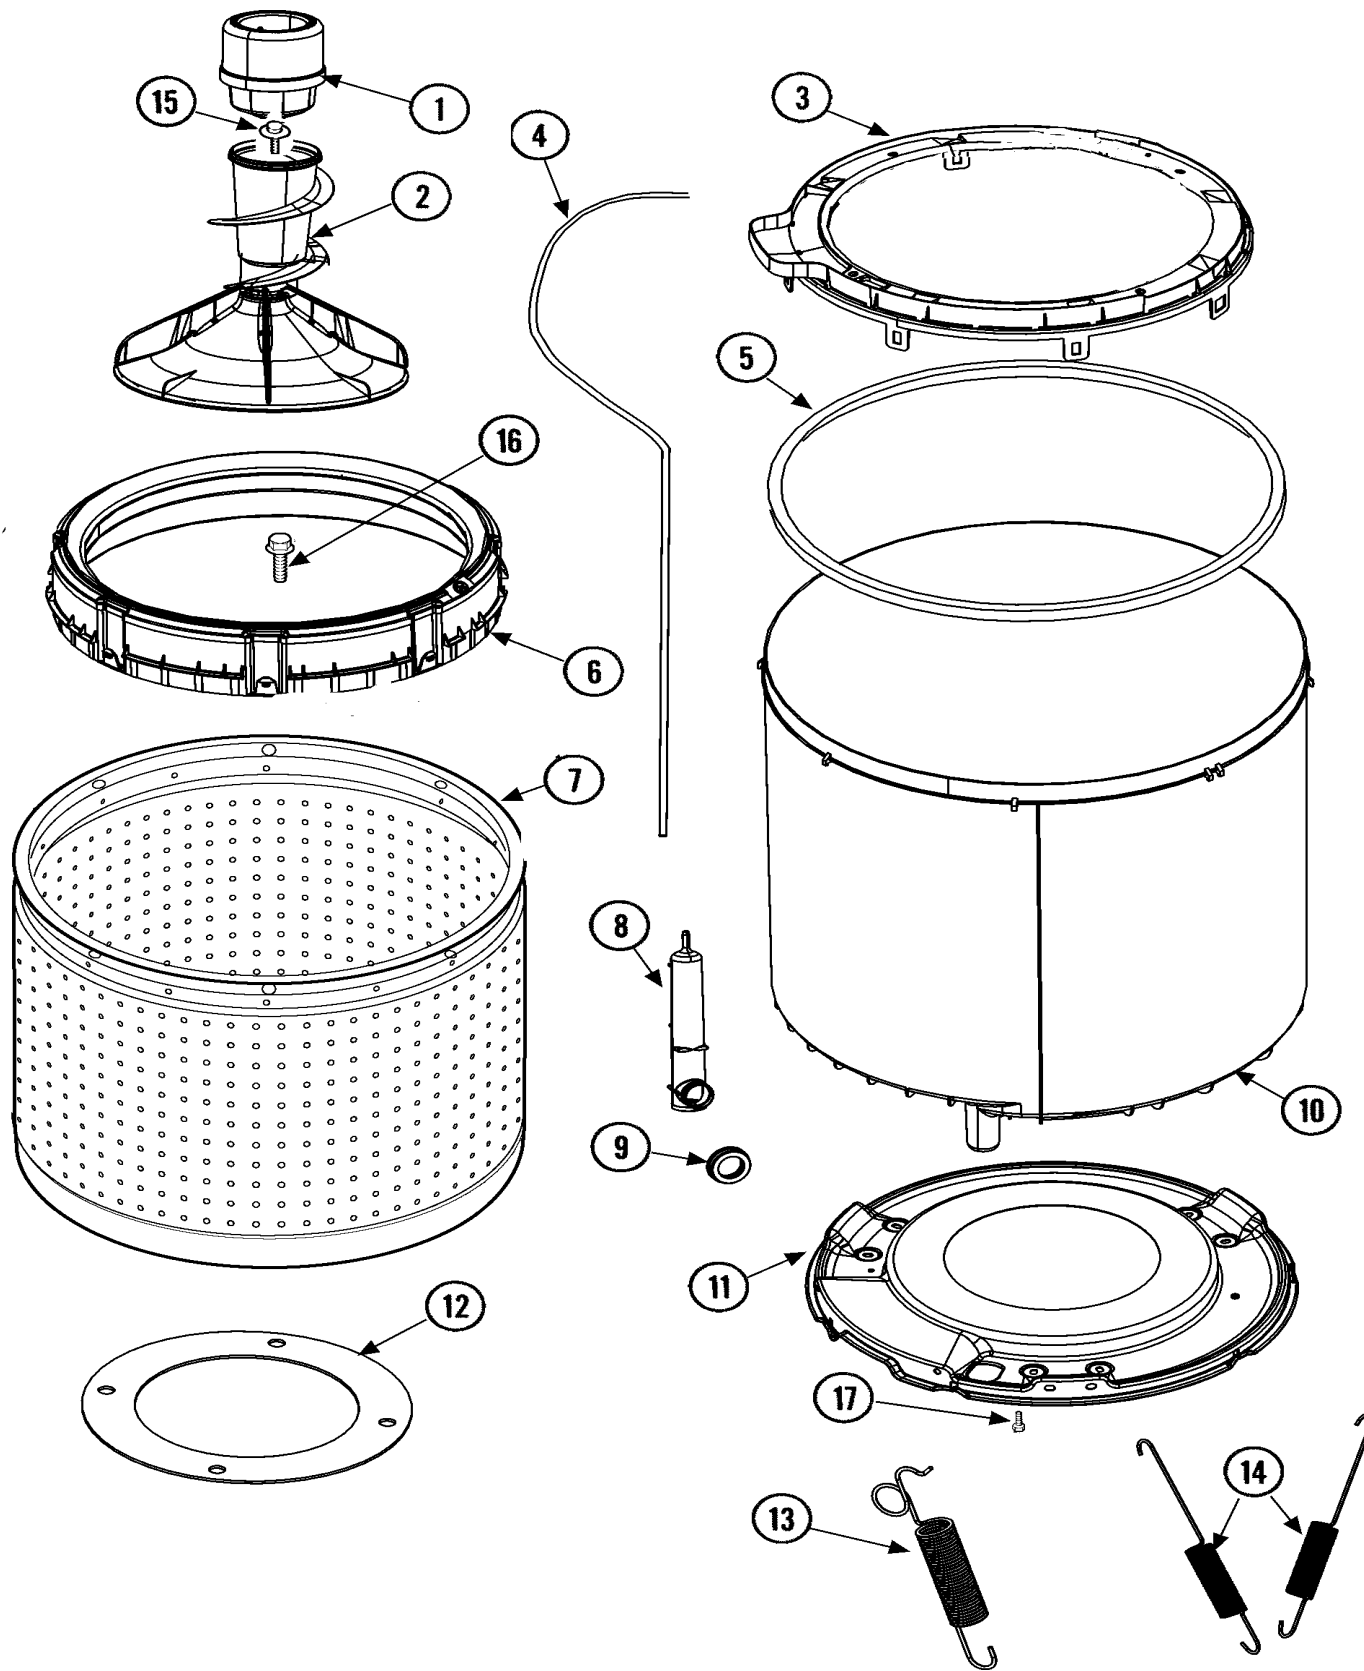

*Color Code (-)=Not Shown #=Series, Serial Prefix or Run No., N=Not Available

Section: WIRING INFORMATION

Model: SAV405DEWW

SCHEMATIC

4 POSITION WATER TEMP. SWITCH

* HOT	A-1,B-2,C-1,D-1
* WARM	A-2,B-1
* COLD	A-2,B-1,C-1
COLD	B-1

*REGULATED WASH TEMPERATURE

4 POSITION SPEED SWITCH

FAST	L1-C, L2-C
FAST	L1-C, L2-2
MED	L1-2, L2-2
MED	L1-2, L2-2
MED	L1-2, L2-2

Section: TUB, INNER & OUTER (SERIES 12)

Model: SAV405DEWW

LWS16-19

Section: TUB, INNER & OUTER (SERIES 12)

No.	Part No.	Description	Series	Qty
1	21001905	DISPENSER, FABRIC (ONE PIECE)	12	1
2	22004042	AGITATOR/AUGER ASSY (AS PK)	12	1
3	27001132	COVER, OUTER TUB W/GASKET	12	1
4	27001194	TUBING, PVC 26"	12	1
5	27001131	SEAL, TUB COVER	12	1
6	27001149	BALANCE RING ASSEMBLY	12	1
7	27001221	TUB, PLASTIC INNER	12	1
8	40008501	ASSEMBLY, PRESSURE BULB	12	1
9	40037801	GROMMET	12	1
10	27001147	TUB, PLASTIC OUTER	12	1
10	27001227	OUTER TUB, PLASTIC (LARGE)	14	1
-	40128701	SCREW,5/16-18 X .50	14	3
11	27001067	BOTTOM, OUTER TUB	12	1
11	40001102	BOTTOM, OUTER TUB	14	1
11	40015401	SEAL-HEAD	14	1
12	27001222	GASKET, FOAM	12	1
13	2201244	SPRING, COUNTERWEIGHT	12	1
14	Y37001124	SPRING, TALL TUB	12	6
15	25-8004	SCREW, AGITATOR RETENTION	12	1
16	Y2201470	SCREW (W/LOCTITE)	12	4
17	40064301	SCREW, 1/4-15X3/4 HEX	12	6