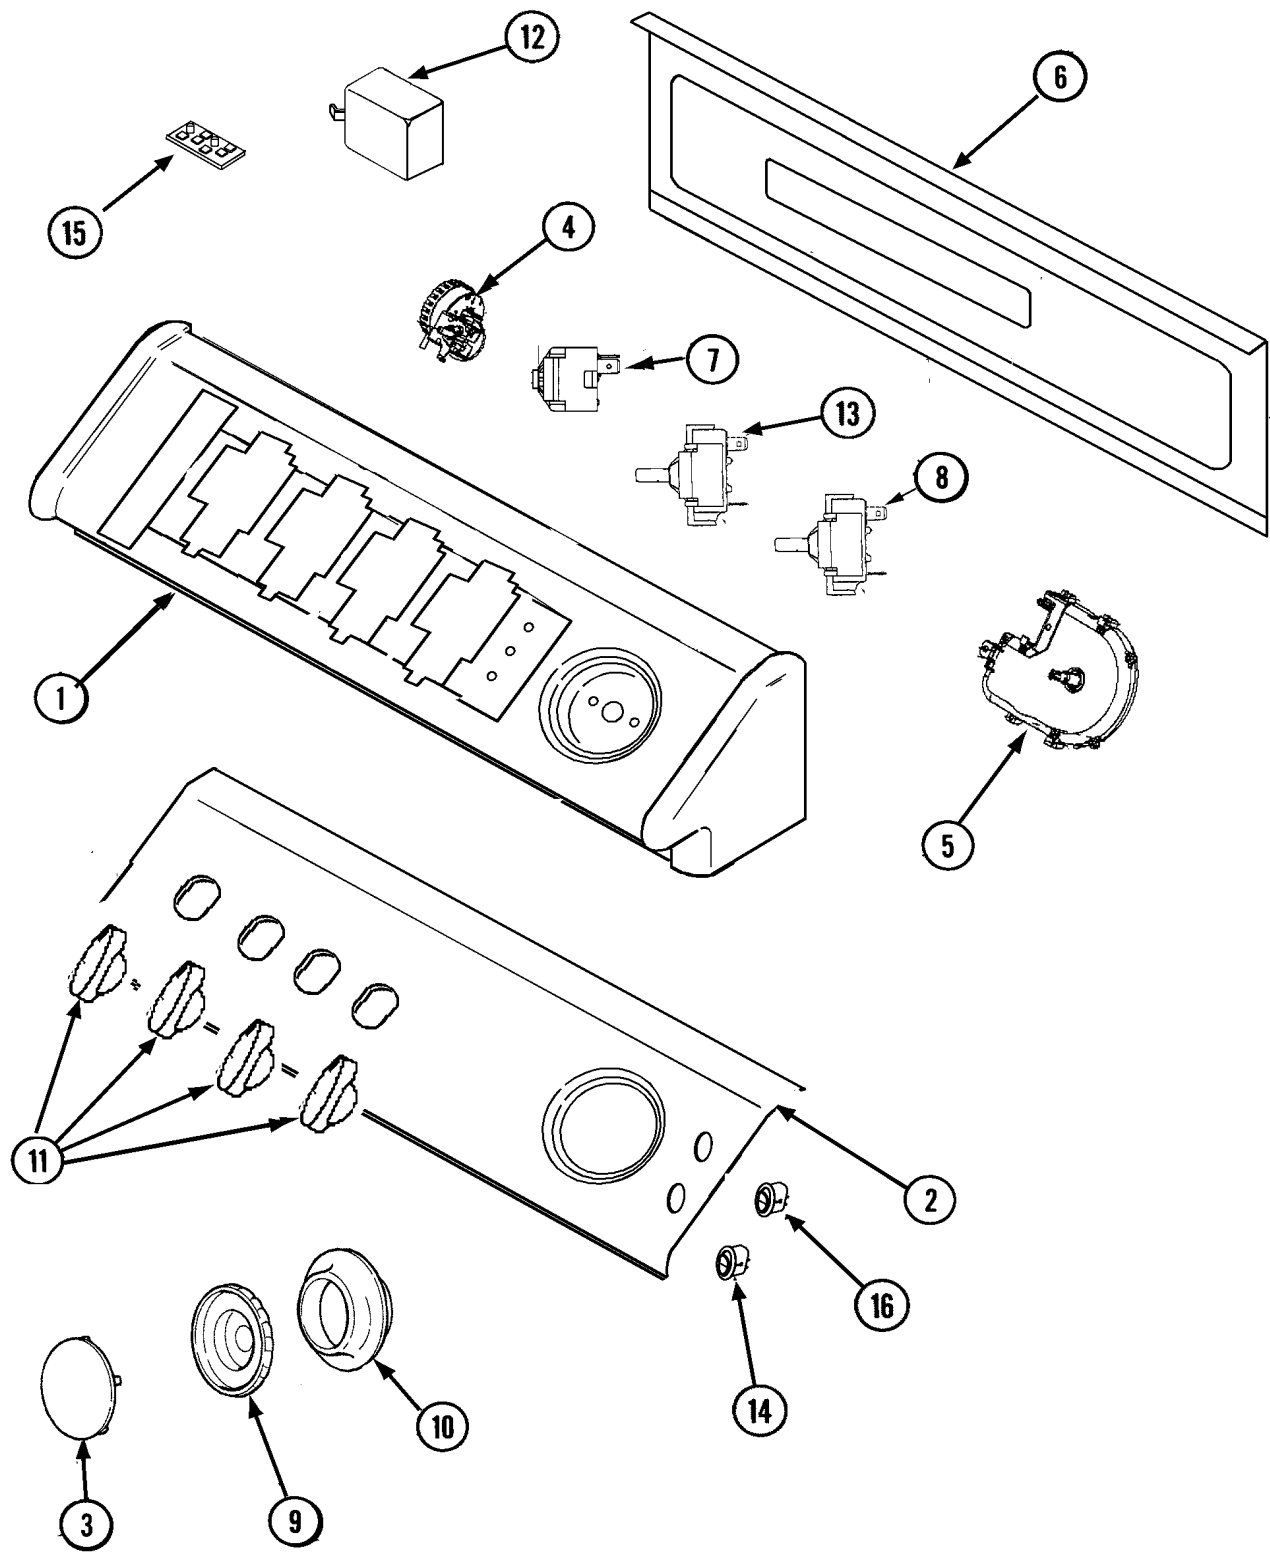

Section: CONTROL PANEL

Model: SAV405DEWW

LWS11-18

Section: CONTROL PANEL

No.	Part No.	Description	Series	Qty
1	27001110	CONSOLE (WHT)	10	1
-	27001050	FACIA GROUND WIRE ASSEMBLY	10	1
-	33001855	SCREW (HEX HEAD)	10	1
2	27001216	FACIA	10	1
3	27001112	CAP, TIMER KNOB	10	1
4	27001127	SWITCH, PRESSURE	10	1
5	27001113	TIMER	10	1
6	27001051	BACK PANEL, HOOD/CONSOLE	10	1
7	27001103	SWITCH, ROTARY (2 POS)	10	1
8	27001197	SWITCH, TEMPERATURE (4 POS)	10	1
9	27001090	KNOB, TIMER (BLUE-GRAY)	10	1
-	22002997	PIN, LOCKING	10	1
10	27001092	SKIRT, TIMER KNOB	10	1
11	27001126	KNOB, SELECTOR	10	4
12	33001623	BUZZER, NON-ADJUSTABLE	10	1
13	27001114	SWITCH, ROTARY (4 POS)	10	1
14	22003981	SWITCH, MOMENTARY ROCKER (WHT)	10	1
15	27001208	CONTROL, ATC BOARD	10	1
16	22003977	SWITCH, ROCKER (WHT)	10	1
-	27001142	CORD, POWER (LEAD-IN)	10	1

*Color Code (-)=Not Shown #=Series, Serial Prefix or Run No., N=Not Available

Section: TOP AND DOOR SWITCH

Model: SAV405DEWW

Section: TOP AND DOOR SWITCH

No.	Part No.	Description	Series	Qty
1	27001116	LID (WHT)	10	1
2	40034901	LID SWITCH ASSEMBLY	10	1
3	501086	SCREW, 8B-18X3/8 SLT	10	6
4	40038001	BUMPER	10	2
5	40039201	SCREW, 6-32X.340 FLAT	10	4
6	40008201	BUSHING, HINGE	10	2
7	40094002	HINGE, LID LEFT STOP	10	1
8	40094101	HINGE, LID RIGHT PASS	10	1
9	27001117	DISPENSER, BLEACH	10	1
10	40009701	ARM, LID SWITCH	10	1
11	27001182	TOP (WHT W/L BRACKETS)	10	1
12	40102101	CAP, HINGE	10	2
13	40009801	HOLDER, LID SWITCH	10	1
14	40040701	SCREW, TAPPING #6B-20	10	2
15	501086	SCREW, 8B-18X3/8 SLT	10	2
16	27001095	SWITCH, LID	10	1