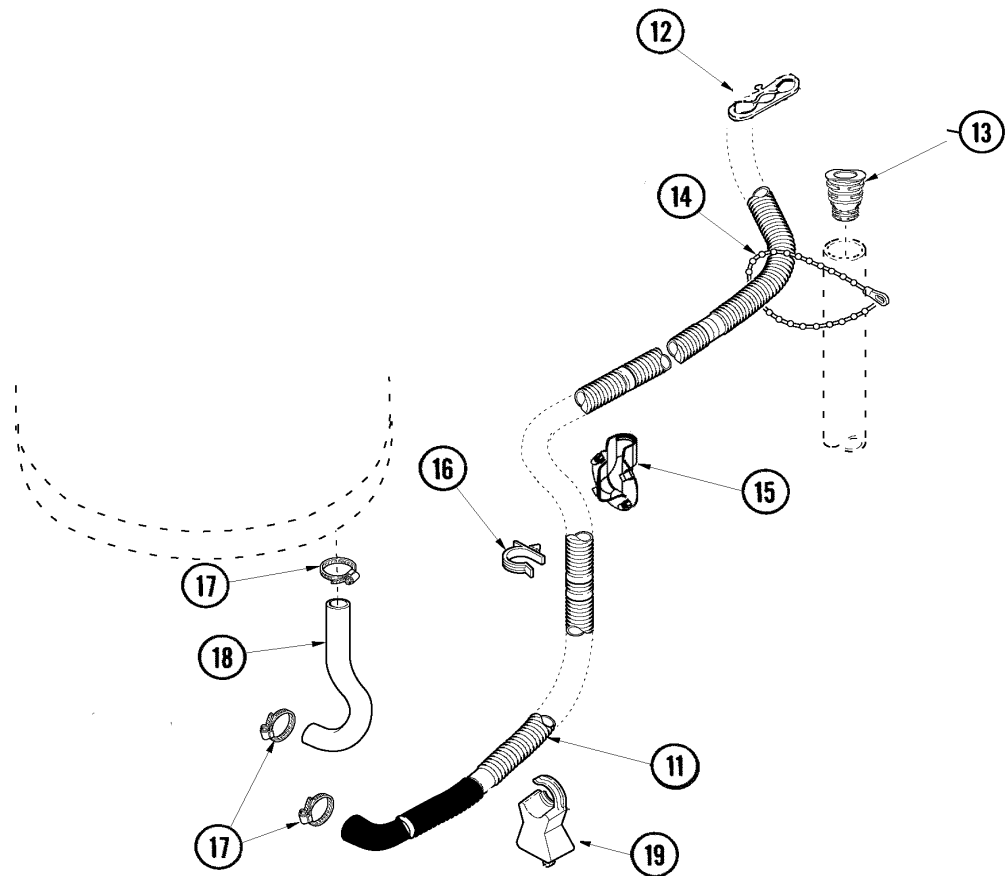

Section: MIXING VALVE AND HOSES

Model: SAV405DEWW

LWS13-7

Section: MIXING VALVE AND HOSES

No.	Part No.	Description	Series	Qty
1	27001145	HOSE, MIXING VALVE TO TUB	10	1
2	503661	SCREW, 10-16X.44 UNS	10	2
3	25-7867	CLAMP	10	2
4	21001760	FLUME ASSEMBLY /WATER DIVERTER	10	1
5	501086	SCREW, 8B-18X3/8 SLT	10	6
6	40107001	VALVE,MIXING-E2	10	1
7	40098801	PLATE, MIXING VALVE	10	1
8	20290	WASHER, 19/32 IDX1.031	10	2
9	35-0874	HOSE, INLET	10	1
9	33-7891	HOSE, 4' INLET	10	1
10	22002960	STRAINER, WASHER INLET	10	2
11	40053901	HOSE, DRAIN	10	1
12	22003814	RETAINER, DRAIN HOSE	10	1
13	40008101	ADAPTER, STANDPIPE	10	1
14	33489	STRAP, STANDPIPE BEAD	10	1
15	40058501	RELIEF, STRAIN DRAIN	10	1
16	36014	CLIP, RETAINER-HOSE	10	1
17	36801	CLAMP, HOSE	10	2
18	40094201	HOSE, TUB TO PUMP	10	1
19	40044901	STAND, HOSE	10	1

*Color Code (-)=Not Shown #=Series, Serial Prefix or Run No., N=Not Available