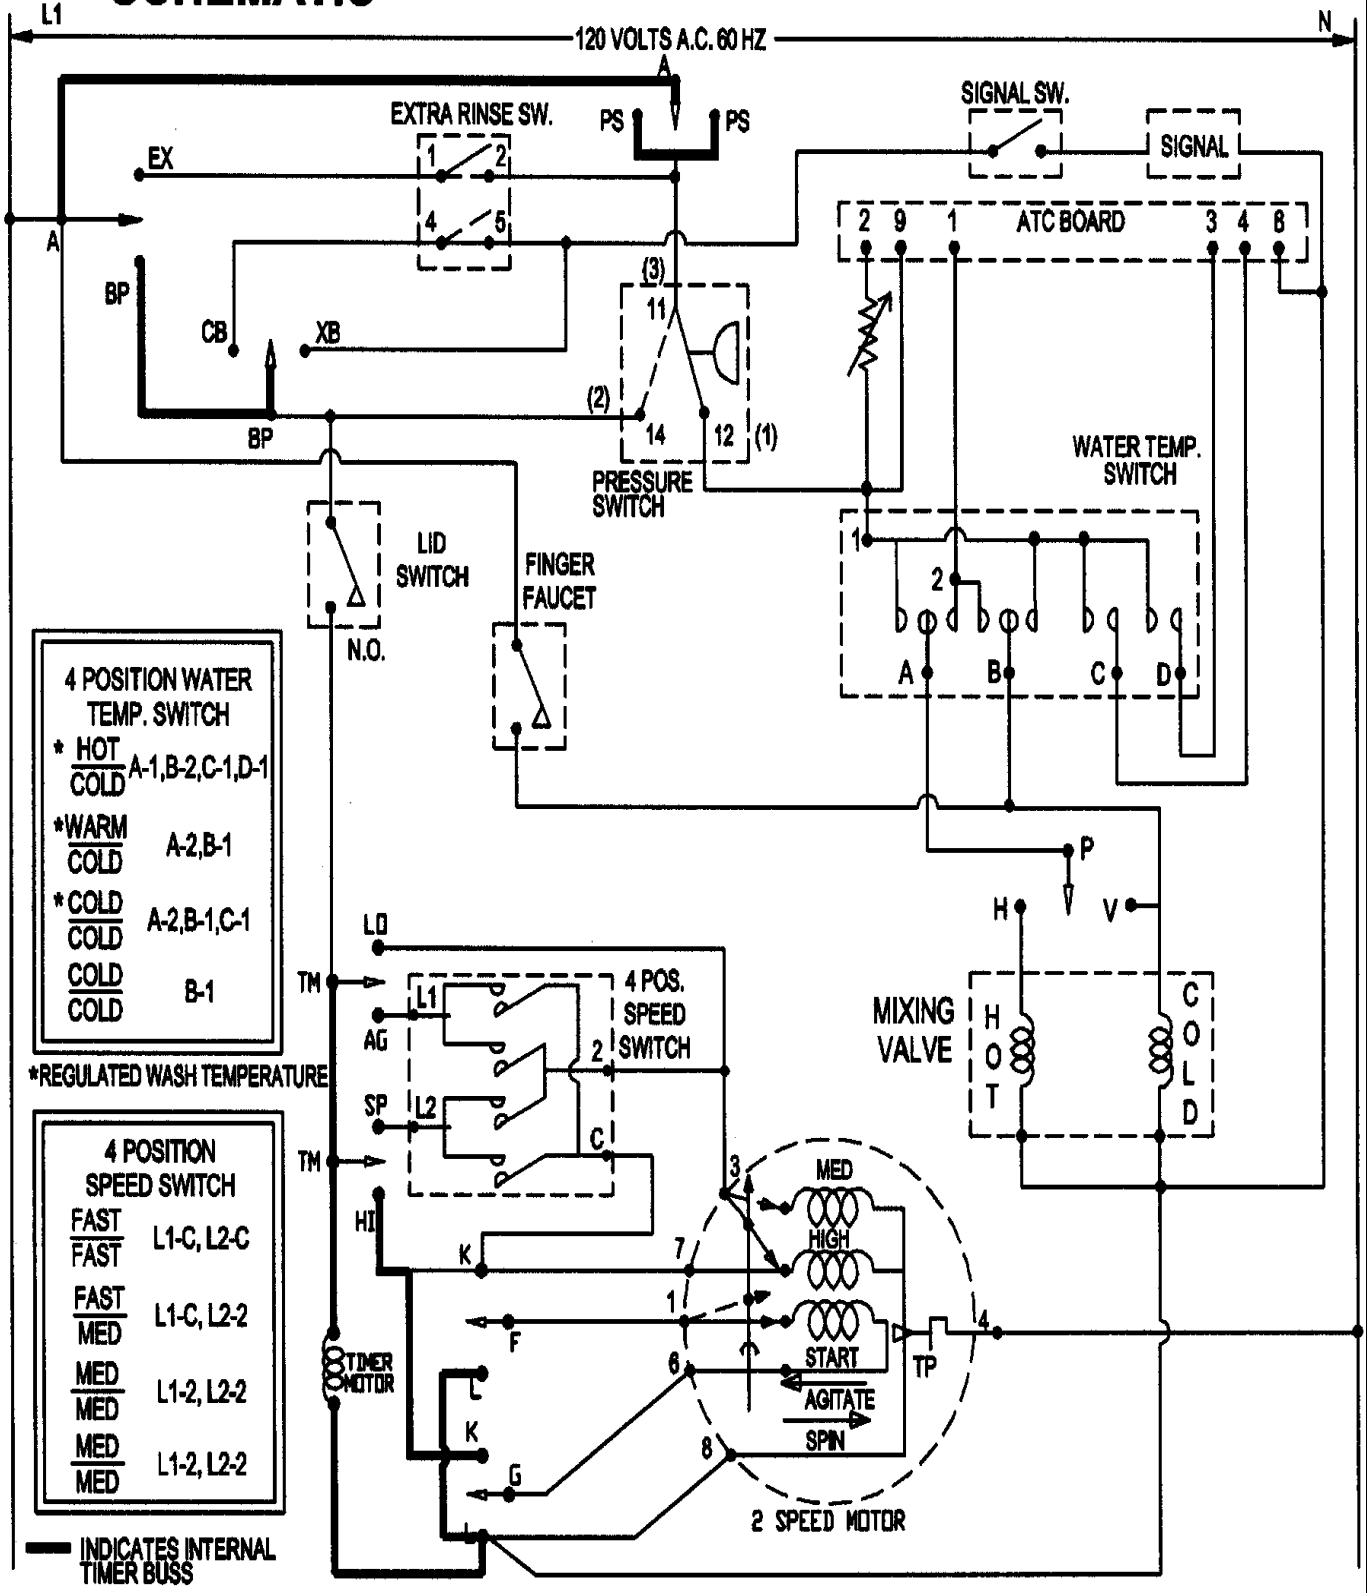

*Color Code (-)=Not Shown #=Series, Serial Prefix or Run No., N=Not Available

Section: TUBS (INNER & OUTER)

Model: SAV405DEWW

LWS16-16

Section: TUBS (INNER & OUTER)

No.	Part No.	Description	Series	Qty
1	27001132	COVER, OUTER TUB W/GASKET	10	1
2	27001194	TUBING, PVC 26"	10	1
3	27001131	SEAL, TUB COVER	10	1
4	27001147	TUB, PLASTIC OUTER	10	1
5	27001067	BOTTOM, OUTER TUB	10	1
6	27001026	SPRING, TALL TUB	10	6
7	40064301	SCREW, 1/4-15X3/4 HEX	10	6
8	2201244	SPRING, COUNTERWEIGHT	10	1
9	27001150	TUB, PLASTIC INNER	10	1
10	40008501	ASSEMBLY, PRESSURE BULB	10	1
11	40037801	GROMMET	10	1
12	21001905	DISPENSER, FABRIC (ONE PIECE)	10	1
13	27001148	FILTER, LINT	10	8
14	25-8004	SCREW, AGITATOR RETENTION	10	1
15	22004042	AGITATOR/AUGER ASSY (AS PK)	10	1
16	27001149	BALANCE RING ASSEMBLY	10	1
17	40063301	SCREW, 5/16-18X7/8 HX	10	4

*Color Code (-)=Not Shown #=Series, Serial Prefix or Run No., N=Not Available

Section: SUPPLEMENTAL INFORMATION

No.	Part No.	Description	Series	Qty
-	27001206	GUIDE, ENERGY	10	1
-	RS3100007	MNL, SVC TOP LOAD WSHR	10	1
-	Y2201069	MANUAL, USE & CARE	10	1
-	22003218	LAUNDERING TIPS (TRILINGUAL)	10	1
-	27001214	WIRING HARNESS	10	1
-	27001142	CORD, POWER (LEAD-IN)	10	1

*Color Code (-)=Not Shown #=Series, Serial Prefix or Run No., N=Not Available

Section: WIRING INFORMATION

Model: SAV405DEWW

SCHEMATIC

4 POSITION WATER TEMP. SWITCH

* HOT	A-1,B-2,C-1,D-1
* WARM	A-2,B-1
* COLD	A-2,B-1,C-1
COLD	B-1

*REGULATED WASH TEMPERATURE

4 POSITION SPEED SWITCH

FAST	L1-C, L2-C
FAST	L1-C, L2-2
MED	L1-2, L2-2
MED	L1-2, L2-2
MED	L1-2, L2-2

Section: TUB, INNER & OUTER (SERIES 12)

Model: SAV405DEWW

LWS16-19

Section: TUB, INNER & OUTER (SERIES 12)