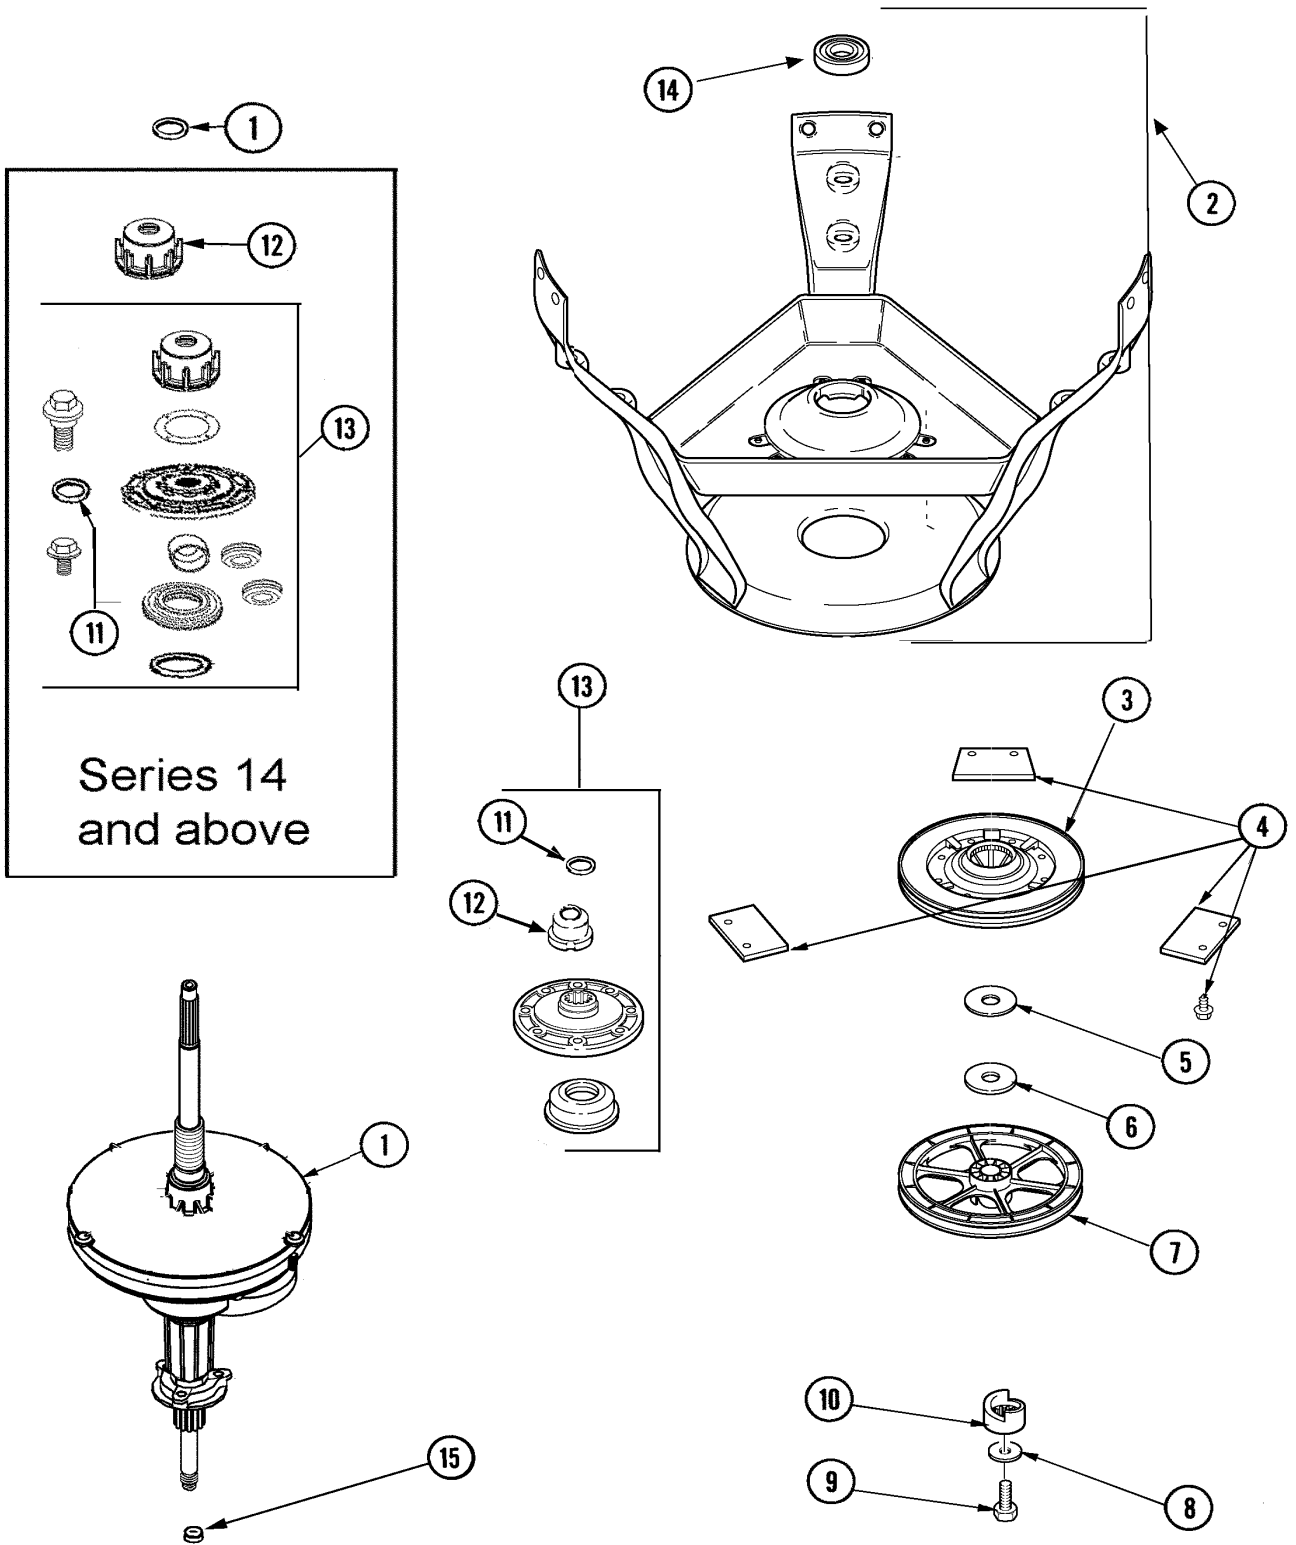

*Color Code (-)=Not Shown #=Series, Serial Prefix or Run No., N=Not Available

Section: MOTOR, PUMP AND IDLER ASSEMBLY

Model: SAV405DEWW

LWS14-6

Section: MOTOR, PUMP AND IDLER ASSEMBLY

No.	Part No.	Description	Series	Qty
1	40112301	SHIELD, MOTOR	10	1
2	40046701	SCREW, #10X7/16 ID HX	10	2
3	27001215	MOTOR W/PULLEY (2 SPEED)	10	1
4	40053701	POST, ISOLATOR	10	4
5	40053801	MOUNT, MOTOR UPPER	10	4
6	40045001	IDLER PULLEY ASSEMBLY	10	1
7	40015502	BRACKET, MOTOR MOUNT	10	1
8	40054301	MOUNT, MOTOR LOWER	10	4
9	40095101	LOCKNUT, 10-32	10	4
10	40061401	SPRING, IDLER LEVER	10	1
11	23748	RING, RETAINING	10	1
12	27001028	IDLER LEVER ASSEMBLY	10	1
12	40038901	SCREW, 1/4-20 Note: IDLER BRACKET TO MOTOR BRACKET NOT SHOWN IN CATALOG	10	1
12	27001225	NUT, JAM MID LOCK 1/4-20 Note: IDLER BRACKET TO MOTOR BRACKET NOT SHOWN IN CATALOG	10	1
13	40063701	SCREW, 10-16X1.75	10	3
14	27001036	PUMP ASSEMBLY	10	1
15	27001006	BELT, SPIN & AGITATOR	10	1
16	52549	WASHER, 501 ID X3/4 ODX	10	2
17	Y504082	WASHER, WAVE	10	1
18	40054701	WASHER	10	1
19	40038901	SCREW, 1/4-20	10	1

*Color Code (-)=Not Shown #=Series, Serial Prefix or Run No., N=Not Available

Section: TRANSMISSION & BRAKE

Model: SAV405DEWW

LWS15-5

Section: TRANSMISSION & BRAKE

No.	Part No.	Description	Series	Qty
1	27001039	TRANSMISSION ASM (710 RPM)	10	1
2	27001030	ASSEMBLY, MILK STOOL & BEARING	10	1
3	40003103	BRAKE ASSEMBLY	10	1
-	26594P	GREASE, SILICONE - 2OZ TUBE	10	1
4	R0000014	KIT, BRAKE PAD Note: (SCREWS INCLUDED)	10	1
5	40065701	WASHER, 2 ODX.63 ID	10	1
6	40063201	WASHER, FLAT	10	1
7	40047102	PULLEY, SPIN/AGIT (710 RPM)	10	1
8	40041501	WASHER	10	1
9	40063401	SCREW, 1/4-20X5/8 HEX	10	1
10	40047402	HELIX, PLASTIC	10	1
11	25-7941	"O" RING	10	1
12	21001533	SEAL NUT ASSEMBLY	10	1
13	12002223	SEAL REPAIR KIT	14	1
13	40004201	MAIN BEARING ASSEMBLY	14	1
13	12002140	TRIPLE LIP SEAL/BEARING KIT	10	1
14	40004001	BEARING, MAIN	10	1
15	35-2010	SEAL, TRANSMISSION HOUSING(LIP)	10	1