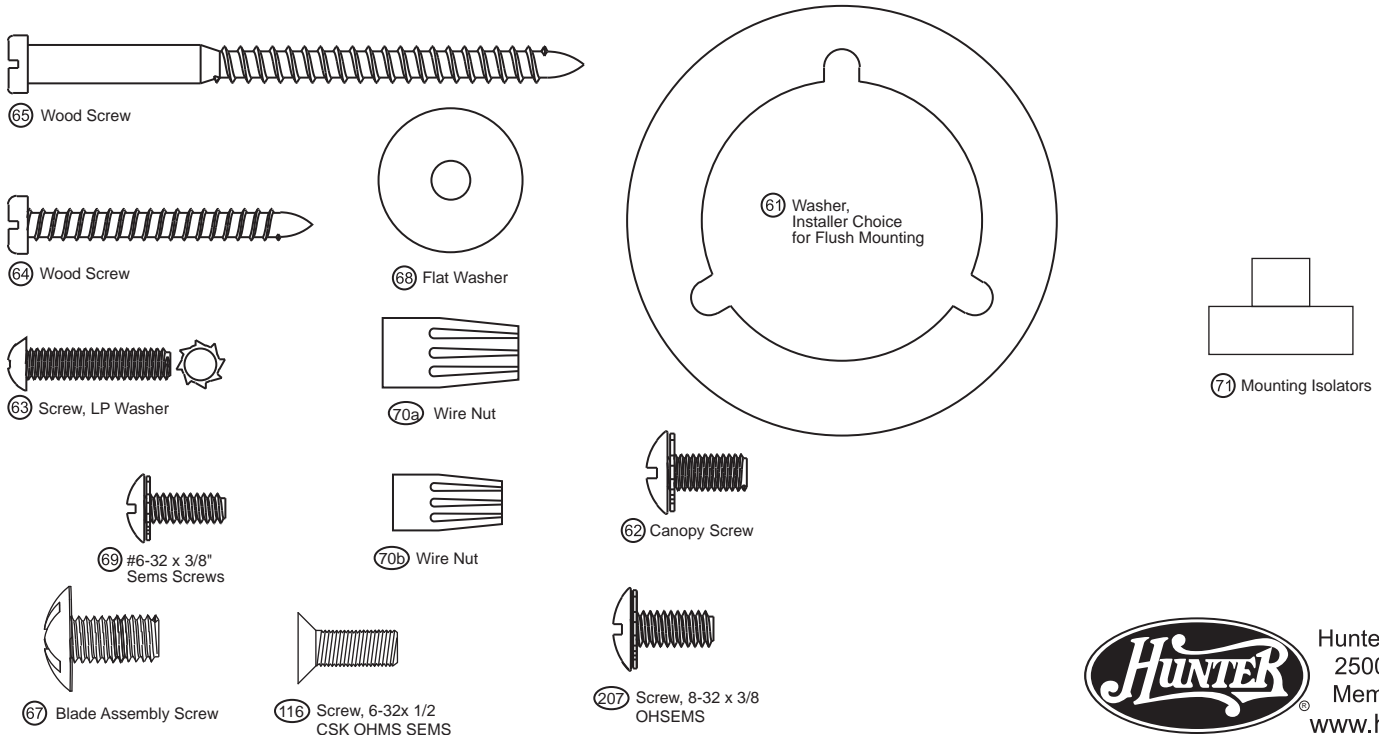

For additional information on:
 Hunter Products • Trouble Shooting
 Dealer Location • Service Center Locator
 Call 1-800-448-6837
www.hunterfan.com

Hardware (Drawn to Scale)

Parts List		Model #	21620
		Asm. Dwg. #	97939-01
		Finish	Brushed Nickel
Item #	Item Name	Qty	Part #
	Canopy Assembly		
2	* Ceiling Plate	1	84050-01
3	* Canopy	1	84005-01
7	Hanger Pipe Assembly	1	63722-25
16	Housing, Top	1	92542-01
49	Light Kit Assembly	1	94245-01
150	Globe/Shade	1	94246-01
202	Bulb	1	85219-01
205	Globe Trim Ring	1	94242-01
46	Blade Set	1	76238-57
	* Hardware Kit	1	97939-00-860
61	Washer, Installers Choice	1	
116	Screw , #6-32x.500 CSK OHMS SEMS	3	
207	Screw, Screw, 8-32 x 3/8 OHSEMS	6	
62	Screw, Canopy	3	
63	Screw, LP Washer	3	
64	Wood Screw	2	
65	Wood Screw	2	
67	Screw, Blade Assembly	16	
68	Washer, Flat	20	
69	Screw, 6-32 x 3/8"	2	
70a	Wire Connector	3	
70b	Wire Connector	6	
71	Mounting Isolator	3	
75	Balancing Kit	1	07570-01
272	Ballast	1	87108-01
86	Remote Receiver	1	87075-01
87	Remote Transmitter	1	85095-03
88	Remote Control Cradle	1	85093-01