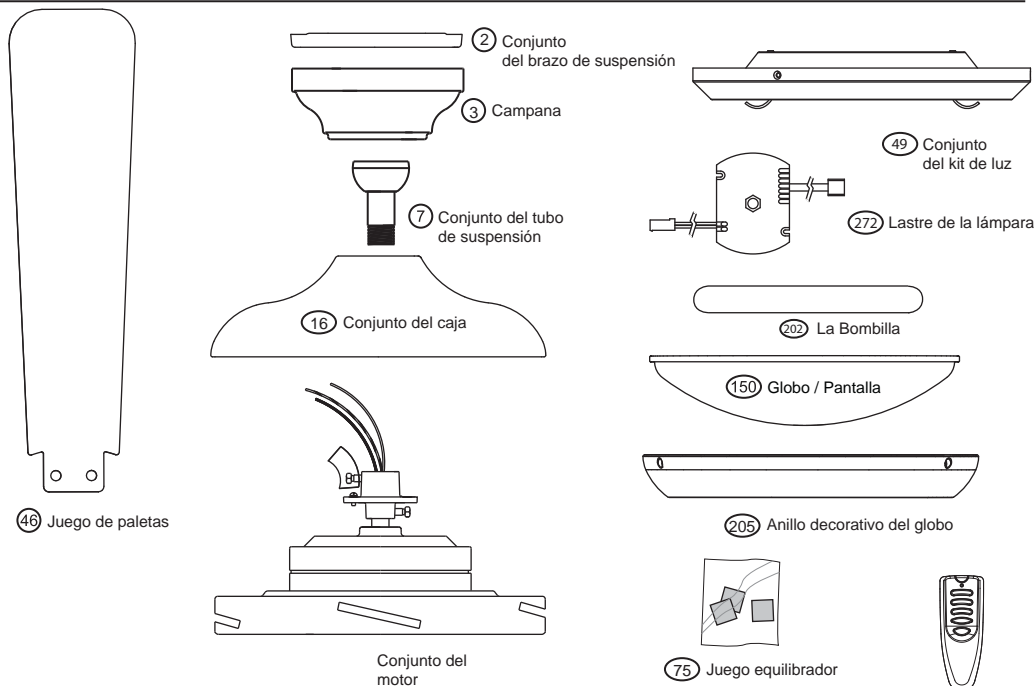

GUÍA DE PIEZAS

STOP

Use la Guía de Piezas de abajo para verificar que todas las piezas estn incluidas en la caja.

Si alguna pieza falta o est daada, llame al telefono 1-888-830-1326.

POR FAVOR NO DEVUELVA ESTE PRODUCTO A LA TIENDA DONDE LO COMPR.

Antes de instalar su ventilador, anote la informacin siguiente para sus archivos y asistencia con la garanta.

Piezas del ventilador (no dibujadas a escala)

Nombre del modelo _____

No. de catalogo _____

No. de serie _____

Fecha de compra _____

Lugar donde se compr_____

Si alguna pieza falta o est rota:

Llame al telefono 1-888-830-1326

Si el ventilador no funciona:

1. Consulte la gua de localizaci3n de fallas en su manual de instrucciones.
2. Llame a su centro local de servicio.
3. Llame al telefono 901-248-2222 para obtener asistencia tcnica.

Para informaciones adicionales acerca de:

Productos Hunter • Localizaci3n de fallas

Localizaci3n de distribuidores

Localizaci3n de centros de servicio

Llame al telefono 1-800-448-6837

www.hunterfan.com