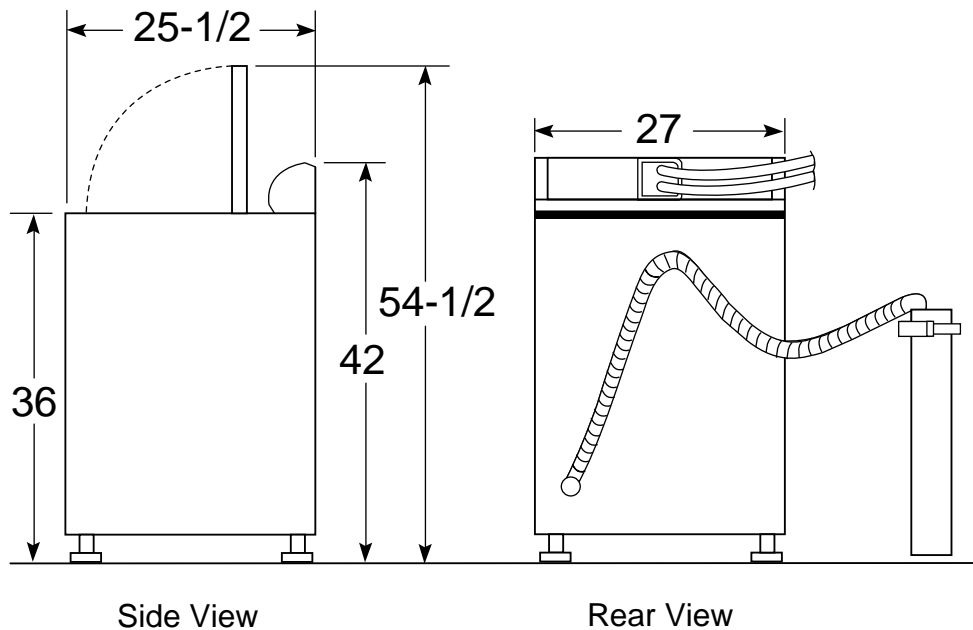

HOTPOINT

VWSR3110WWW - Hotpoint 3.2 Cu. Ft. Super Capacity Washer

Washer Dimensions (in inches)

Circuit Requirements: An individual, properly-grounded branch circuit, with a three-prong grounding-type receptacle, protected by a 15 or 20 amp circuit breaker or a time-delay fuse, is required.

Electrical Rating: 120V, 60Hz, 15 Amps

Installation Information: Before installing, consult installation instructions packed with product for current dimensional data.

HOTPOINT

VWSR3110WWW - Hotpoint 3.2 Cu. Ft. Super Capacity Washer

Features and Benefits

- Super 32 (3.2 cu. ft.) Capacity
- 3 Wash/Spin Speed Combinations
- 4 Wash/Rinse Temperature Settings
- 4 Water Levels
- 11 Cycles:
 - Cottons Regular - Extra Heavy Soil, Heavy Soil, Medium Soil, Light Soil. Delicates, Auto Soak (15 Min), Auto Soak (30 Min.)
 - Auto Soak (15 Min) and Auto Soak (30 Min)
 - Wrinkle-Free Cotton, Permanent Press and Knits
 - Extra Rinse
- Fabric Softener Dispenser
- Bleach Dispenser
- FlexCare™ Agitator
- Rear Lid Opening
- Self-Cleaning Filter
- Tuf Tub™ Basket
- Front Serviceable
- Model VWSR3110WWW - White on white
- Model VWSR3110WAA - Almond on almond