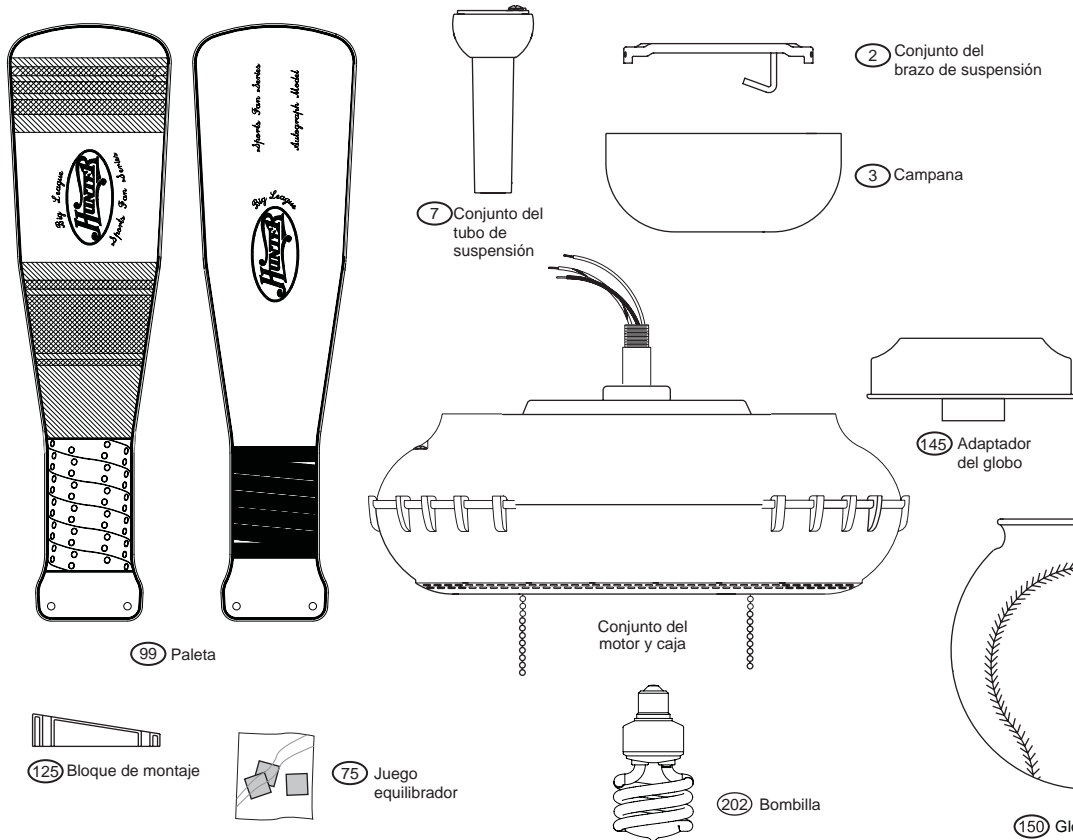

GUÍA DE PIEZAS

STOP

Use la Guía de Piezas de abajo para verificar que todas las piezas estén incluidas en la caja.

Si alguna pieza falta o está dañada, llame al teléfono 1-888-830-1326.

POR FAVOR NO DEVUELVA ESTE PRODUCTO A LA TIENDA DONDE LO COMPRÓ.

Antes de instalar su ventilador, anote la información siguiente para sus archivos y asistencia con la garantía.

Piezas del ventilador (no dibujadas a escala)