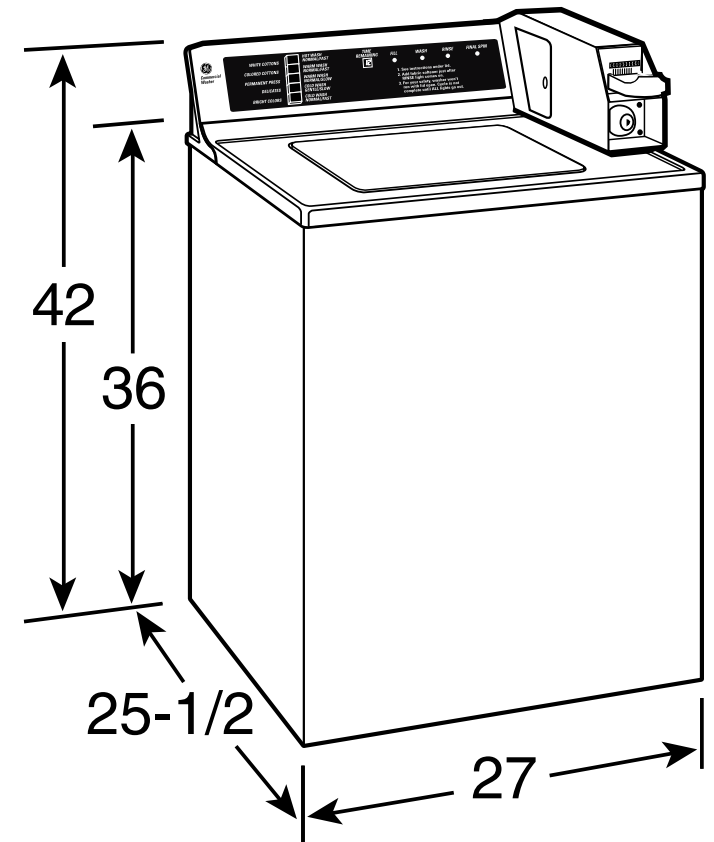

WMCD2050J

GE® 3.2 Cu. Ft. Capacity Coin-Operated Washer

Dimensions and Installation Information (in inches)

Energy Saving: All wash cycles include energy-saving cold water rinse. Connector in backsplash can be joined for warm rinse. Total cycle time—24 minutes plus fill time. Actual wash time is 8 minutes with a final spin speed of approximately 630 rpm.

Electrical Rating: 115/120 Volts, 60Hz

An individual, properly grounded 15-or 20-amp branch circuit is required.

Note: Coin slide or coindrop, coin vault and locks for cover and meter case access door are provided with washer.

Installation Information: Before installing, consult installation instructions packed with product for current dimensional data.

For answers to your Monogram®, GE Profile™ or GE® appliance questions, visit our website at geappliances.com or call GE Answer Center® service, 800.626.2000.

imagination at work

Listed by
Underwriters
Laboratories

Specification Revised 12/09

370420