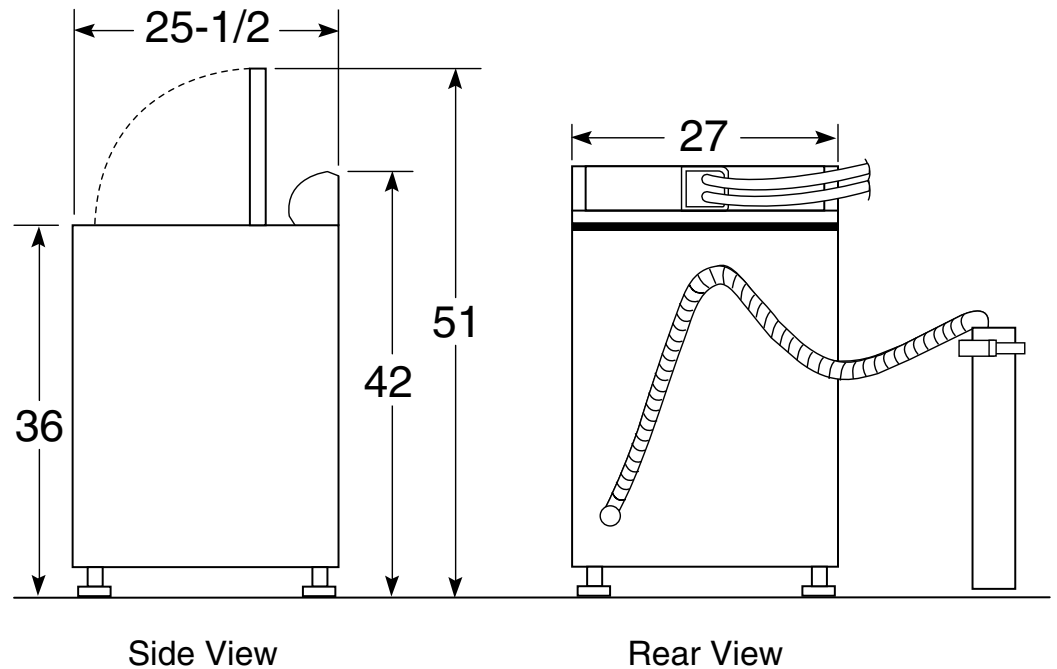

## GE® 4.1 IEC Cu. Ft. Colossal Capacity Washer with Stainless Steel Basket

### Dimensions and Installation Information (in inches)

**Circuit Requirements:** An individual, properly-grounded branch circuit, with a three-prong grounding-type receptacle, protected by a 15 or 20 amp circuit breaker or a time-delay fuse, is required.

**Electrical Rating:** 120V, 60Hz, 10A

**Note:** Washer wall outlet must be located within 36" of service code entry. Wall outlet must not be located behind dryer.

**Installation Information:** Before installing, consult installation instructions packed with product for current dimensional data.