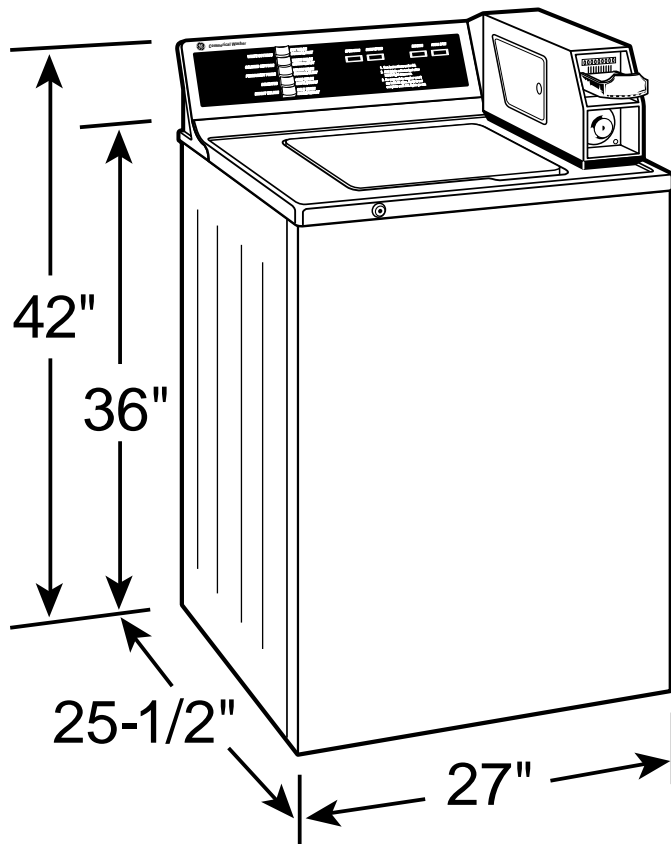

GE Appliances

WCCD2050B - GE Extra-Large 2.7 Cu. Ft. Coin-Operated Washer

Washer Dimensions (in inches)

Low Water Consumption	
Cycle Selection	Total
Hot Water Level	35 gallons
Medium Water Level	32 gallons
Low Water Level	29 gallons

GE Appliances

WCCD2050B - GE Extra-Large 2.7 Cu. Ft. Coin-Operated Washer

Features and Benefits

- Extra-Large 2.7 cu. ft. Capacity
- LED Cycle Countdown
- 2 Wash/Spin Speed Combinations
- 3 Wash/Rinse Temperatures
- 5 Wash Cycles:
 - Regular Cotton Whites-Brights-Colors; Permanent Press; Delicates
- 3 Adjustable Water Levels
- GentlePower™ Agitator
- Self-Cleaning Filter
- PermaTuf II™ Basket
- 100% Front Serviceable
- Color Lid Instructions
- Model WCCD2050BWC - White
- Model WCCD2050BKC - Bisque