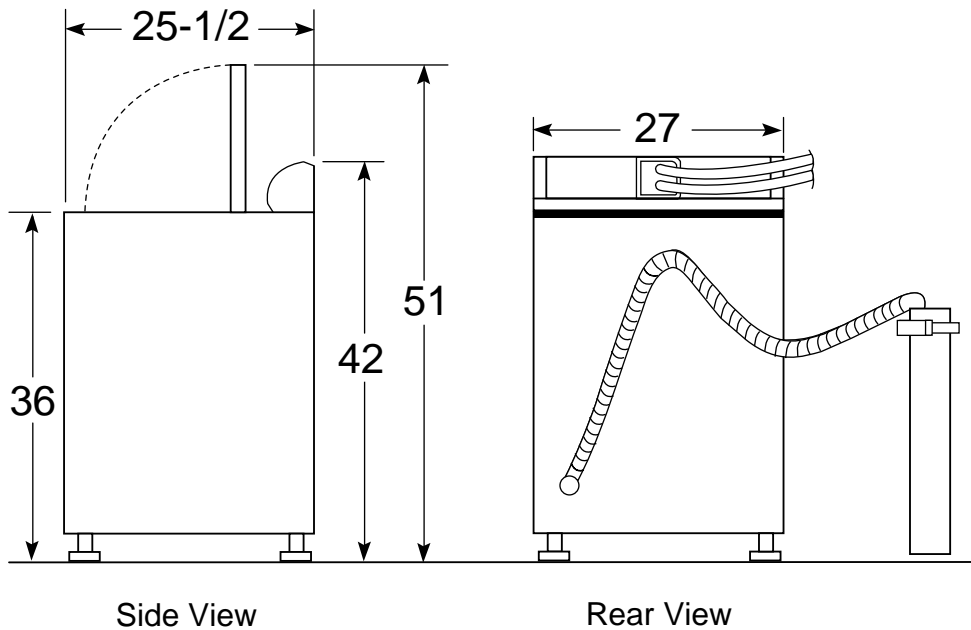

GE Appliances

WWSE6260BWW/CC—GE Super Plus 3.2 Cu. Ft. Capacity Washer

Dimensions (in inches)

Circuit Requirements: An individual, properly-grounded branch circuit, with a three-prong grounding-type receptacle, protected by a 15 or 20 amp circuit breaker or a time-delay fuse, is required.

Electrical Rating: 115V, 60Hz, 10A

Washer Note: Washer wall outlet must be located within 36" of service code entry. Wall outlet must not be located behind dryer.

Specification Created 11/01

For answers to your Monogram,[®] GE Profile[™] or GE appliance questions, visit our website at GEAppliances.com or call GE Answer Center[®] service, 800.626.2000.

GE Appliances

WWSE6260BWW/CC—GE Super Plus 3.2 Cu. Ft. Capacity Washer

Features and Benefits

- Super Plus (3.2 cu. ft.) Capacity Washer
- Power Rinse™
- Auto Balance Suspension System
- 26 Wash Cycles with Cycle Status Lights:
 - Cottons, Regular with Auto Soak (15/30 Min.), Extra Heavy Soil, Heavy Soil, Medium Soil, Light Soil and Extra Light Soil Cycles
 - Easy Care with Heavy Soil and Medium Soil Cycles
 - Casuals, Pulsed with Heavy Soil and Medium Soil Cycles
 - Delicates with Medium Soil Cycle
 - Handwash, Pulsed with Medium Soil Cycle
- Quick Rinse (Prewash) with Second Rinse
- Spin Only, Extended Spin
- PerfectTemp
- SpotSpray
- 4 Wash Rinse Temperatures
- 6 Wash/Spin Speed Combinations
- 4 Water Levels
- GentlePower™ Agitator
- PermaTuf II™ Basket
- Quiet-By-Design™
- Deluxe Quiet Insulation Package
- Fabric Softener Dispenser and Bleach Dispenser
- Color Lid Instructions
- 100% Front Serviceable
- Model WWSE6260BWW—White on White
- Model WWSE6260BCC—Bisque