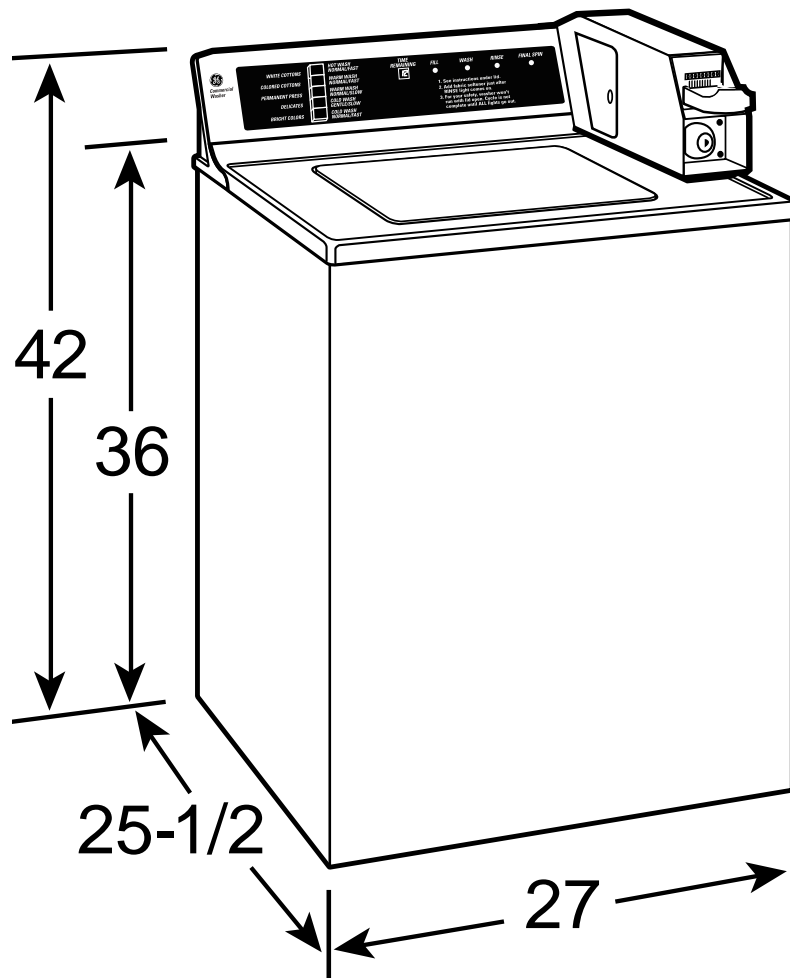

GE Appliances

WCCB1030DKC/WC – GE® 3.2 Cu. Ft. Capacity Coin-Operated Washer

Washer Dimensions (in inches)

Specification Created 6/03

Energy Saving:

All wash cycles include energy-saving cold water rinse. Connector in back splash can be joined for warm rinse. Total cycle time – 24 minutes plus fill time. Actual wash time is 8 minutes with a final spin speed of approximately 630 RPM.

Electrical Requirement:

115 Volts, 60 Hertz

An individual, properly grounded 15- or 20-amp branch circuit is required.

Note:

Coin slide or coin drop, coin vault, and locks for cover and meter case access door are not provided with washer.

GE Appliances

WCCB1030DKC/WC – GE® 3.2 Cu. Ft. Capacity Coin-Operated Washer

Features and Benefits.

- One Wash/Spin Speed – Provides reliable cleaning performance for regular clothes.
- Three Wash Cycles – A cycle for almost every fabric, from cottons to the finest handwashables.
- Three Wash/Rinse Temperatures – Allow you to select the right temperature for better wash results and longer fabric life.
- GentlePower™ Agitator – Moves clothes gently through water to reduce wear and tear.
- Variable Water Levels – Water levels are automatically adjusted based on the load size, eliminating guesswork.
- Auto Balance Suspension System – Handles the heaviest loads, without walking.
- Model WCCB1030DWC – White
- Model WCCB1030DKC – Bisque