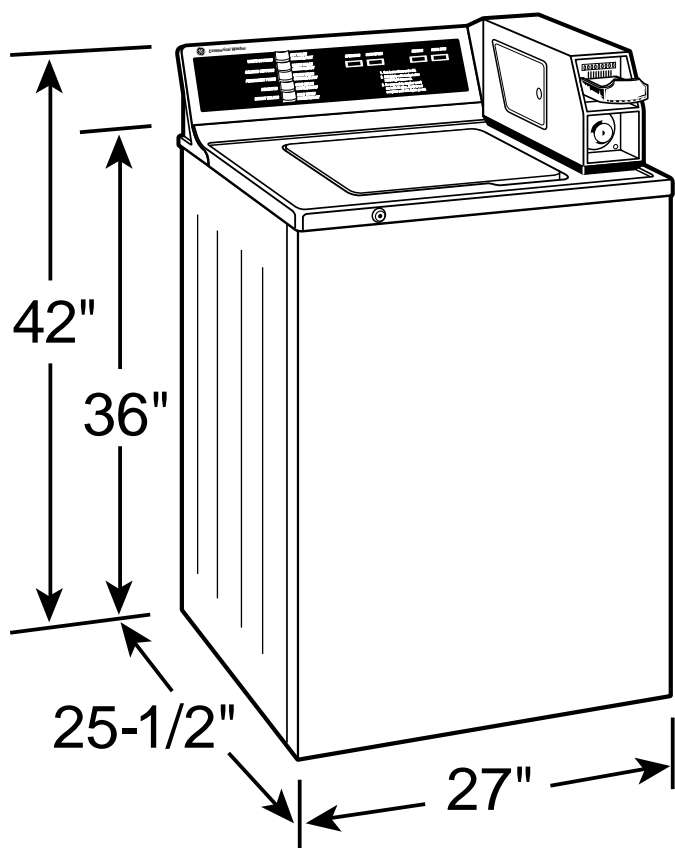

## WCCB1030B - GE Extra-Large 2.7 Cu. Ft. Coin-Operated Washer

Washer Dimensions (in inches)

Low Water Consumption	
Cycle Selection	Total
Hot Water Level	<b>35 gallons</b>
Medium Water Level	<b>32 gallons</b>
Low Water Level	<b>29 gallons</b>

## **WCCB1030B - GE Extra-Large 2.7 Cu. Ft. Coin-Operated Washer**