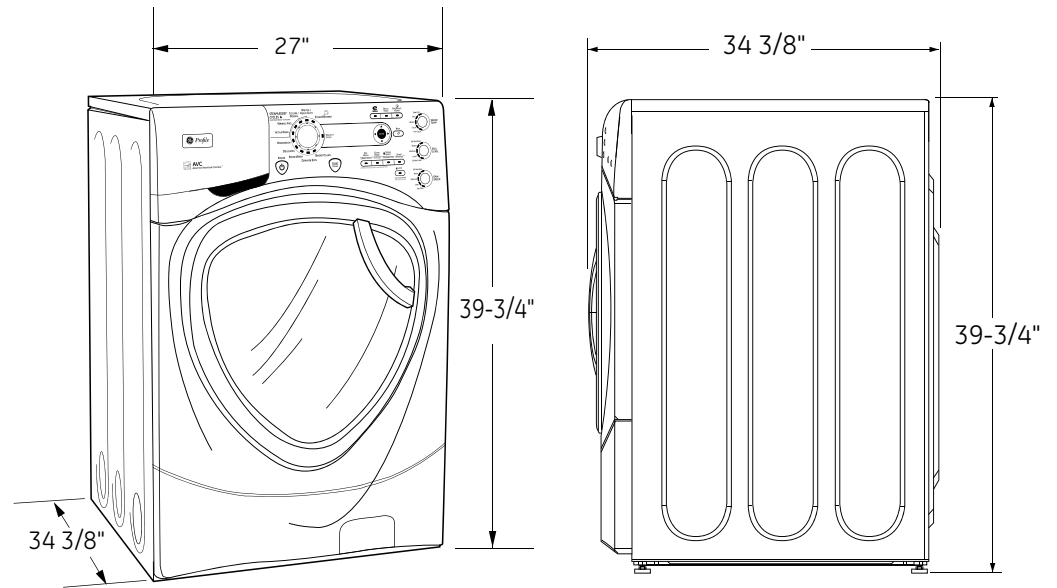

### Dimensions and Installation Information (in inches)

Electric Rating	
120V	12.0A, 60Hz

**Installation Information:** For complete information, see installation instructions packed with your washer.

For answers to your Monogram,® GE Profile™ or GE® appliance questions, visit our website at [ge.com](http://ge.com) or call GE Answer Center® service, 800.626.2000.