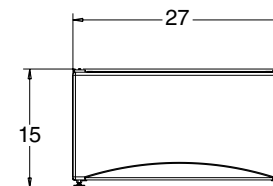

### Stacked Dimensions (in inches)

### SmartDispense™ Pedestal Dimensions (in inches)

SPBD880JMG - Champagne  
SPBD880JWW - White

This optional 15" pedestal raises the door opening and height of the washer or dryer. Feet on 15" pedestal allow it to adjust to 15-3/8" height.

### Storage Pedestal Dimensions (in inches)

SPSD157JMG - Champagne  
SPSD157JWW - White

This optional 15" pedestal raises the door opening and height of the washer or dryer. Feet on 15" pedestal allow it to adjust to 15-3/8" height.