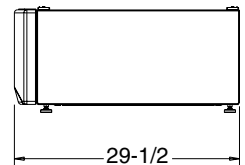

Storage Pedestal Dimensions (in inches)

SPSD157JMG - Champagne
SPSD157JWW - White

This optional 15" pedestal raises the door opening and height of the washer or dryer. Feet on 15" pedestal allow it to adjust to 15-3/8" height.