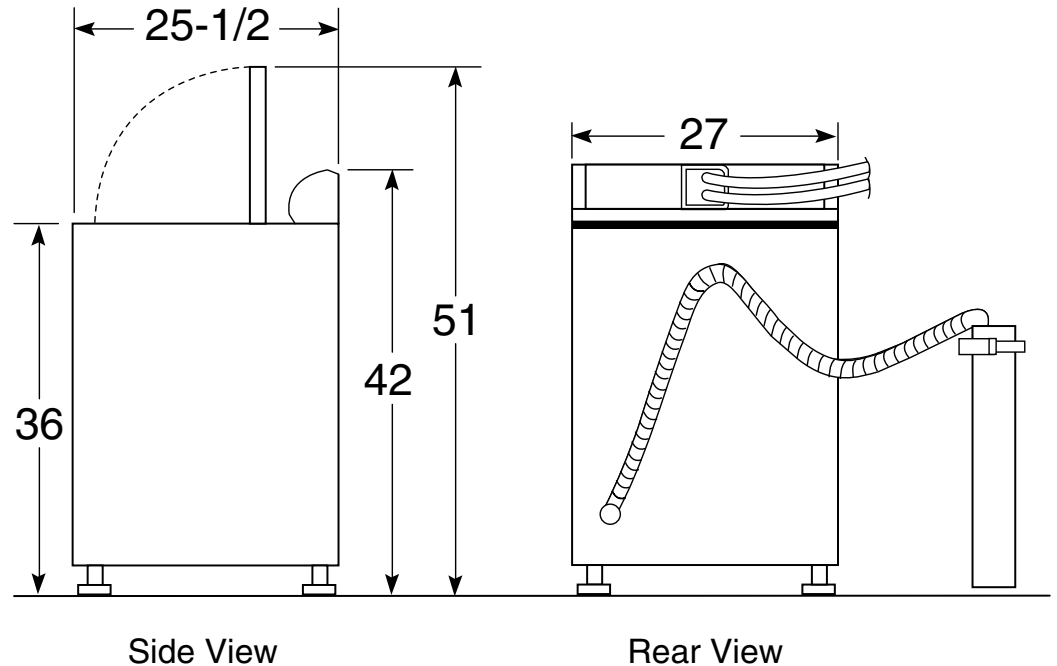

### Dimensions and Installation Information (in inches)

**Circuit Requirements:** An individual, properly-grounded branch circuit, with a three-prong grounding-type receptacle, protected by a 15 or 20 amp circuit breaker or a time-delay fuse, is required.

**Electrical Rating:** 120V, 60Hz, 10A

**Note:** Washer wall outlet must be located within 36" of service code entry. Wall outlet must not be located behind dryer.

**Installation Information:** Before installing, consult installation instructions packed with product for current dimensional data.