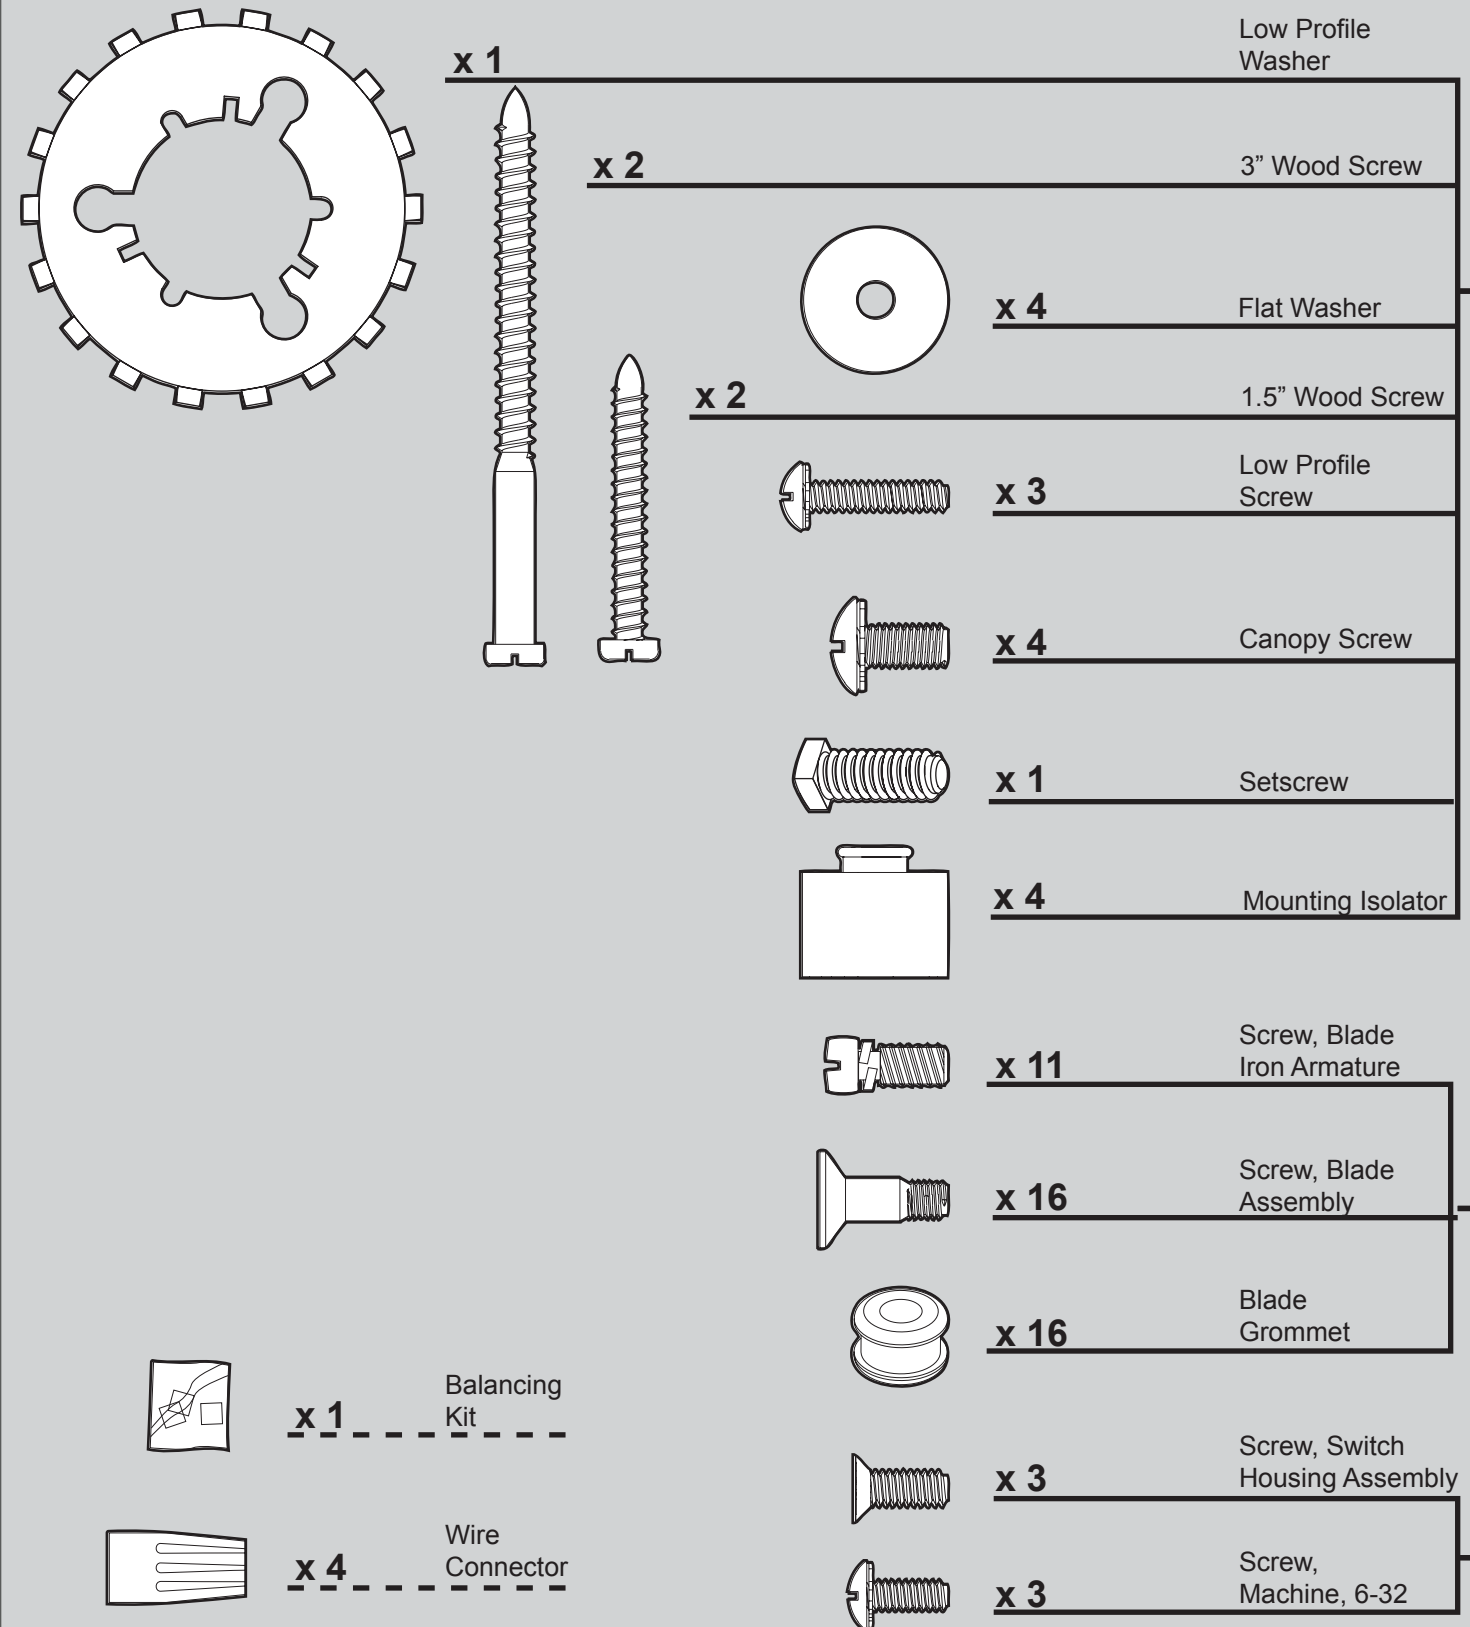

Hardware

(Drawn to Scale)