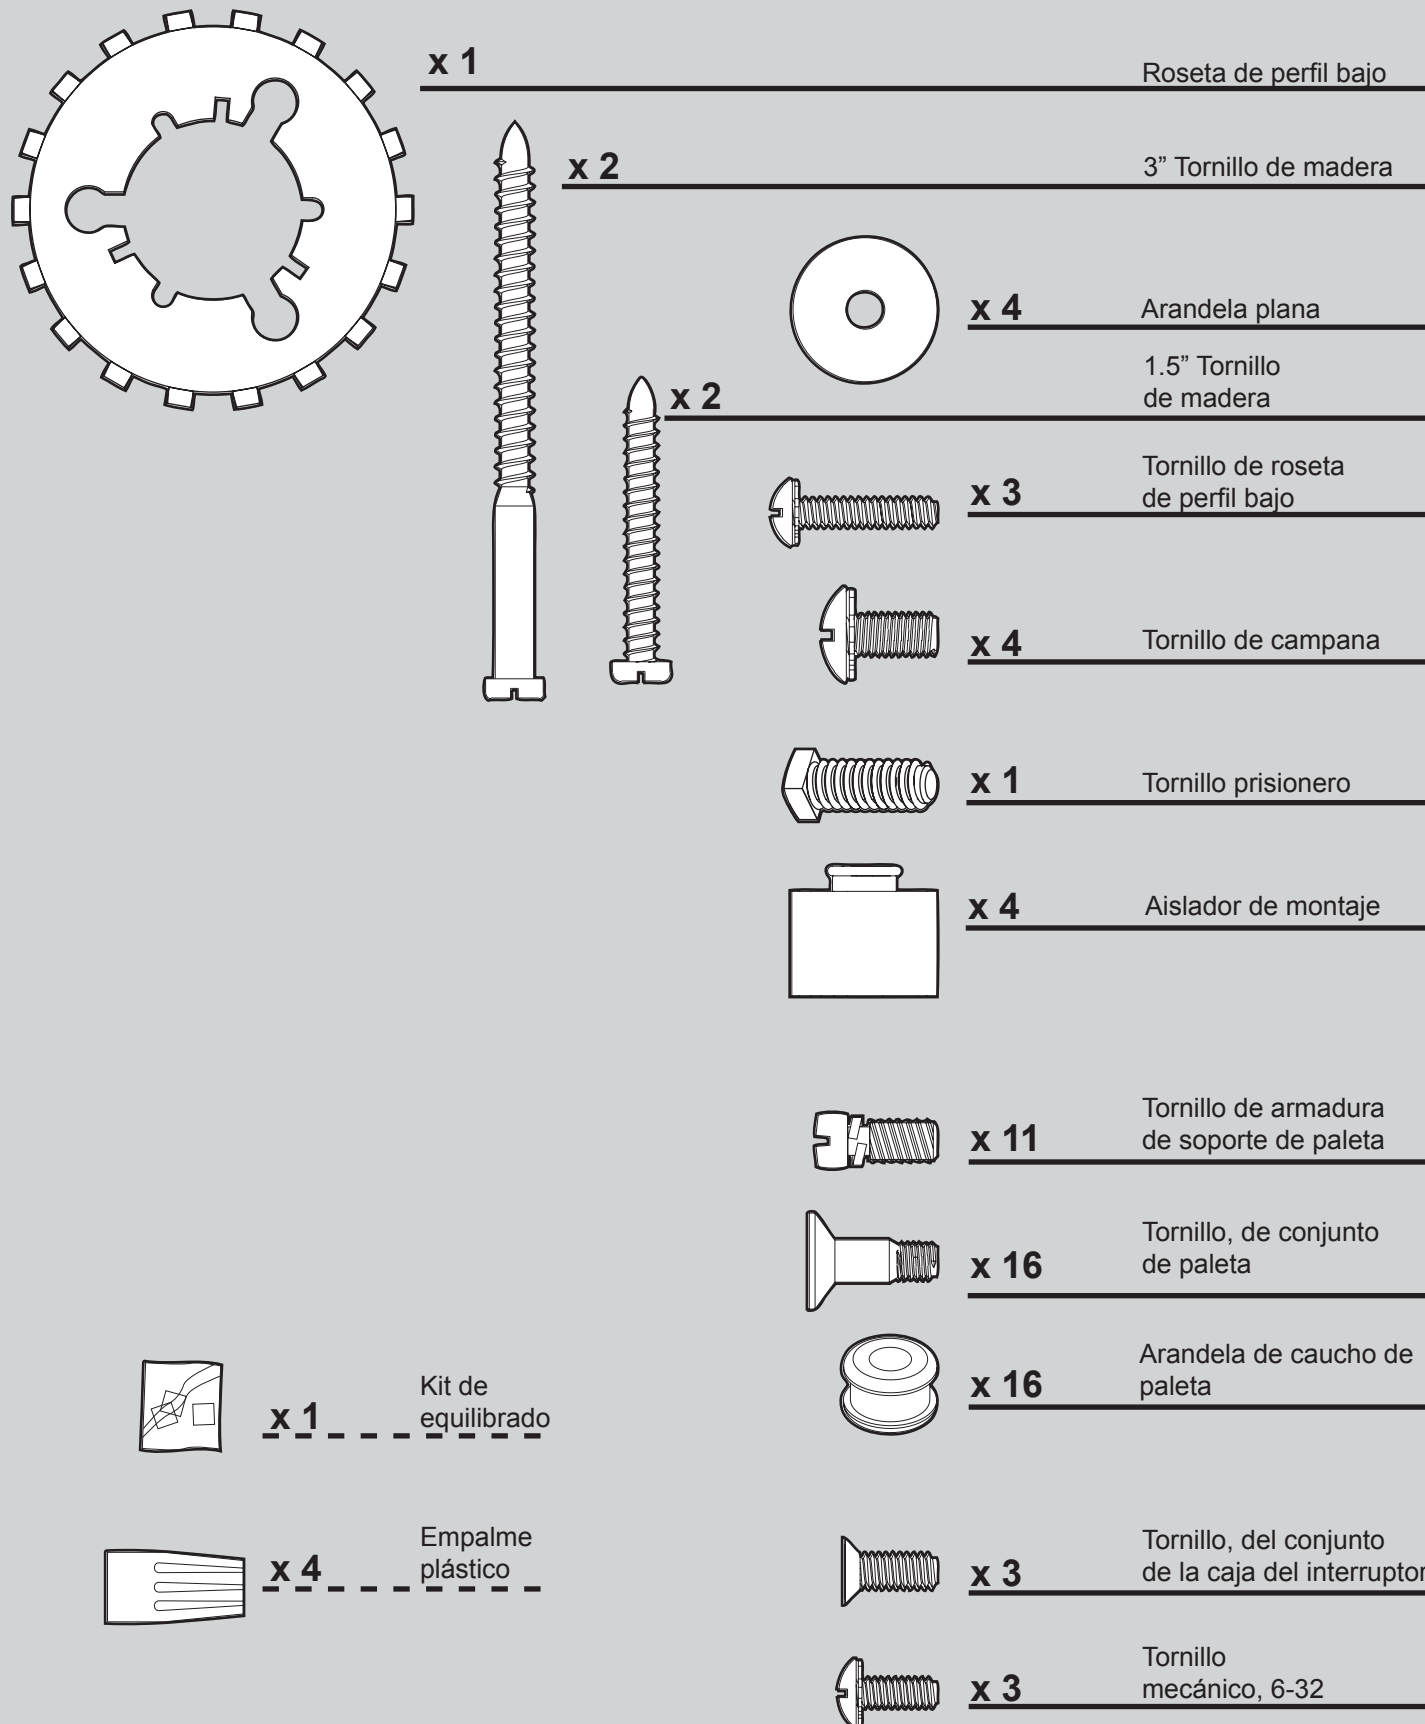

Materiales

(no dibujados a escala)