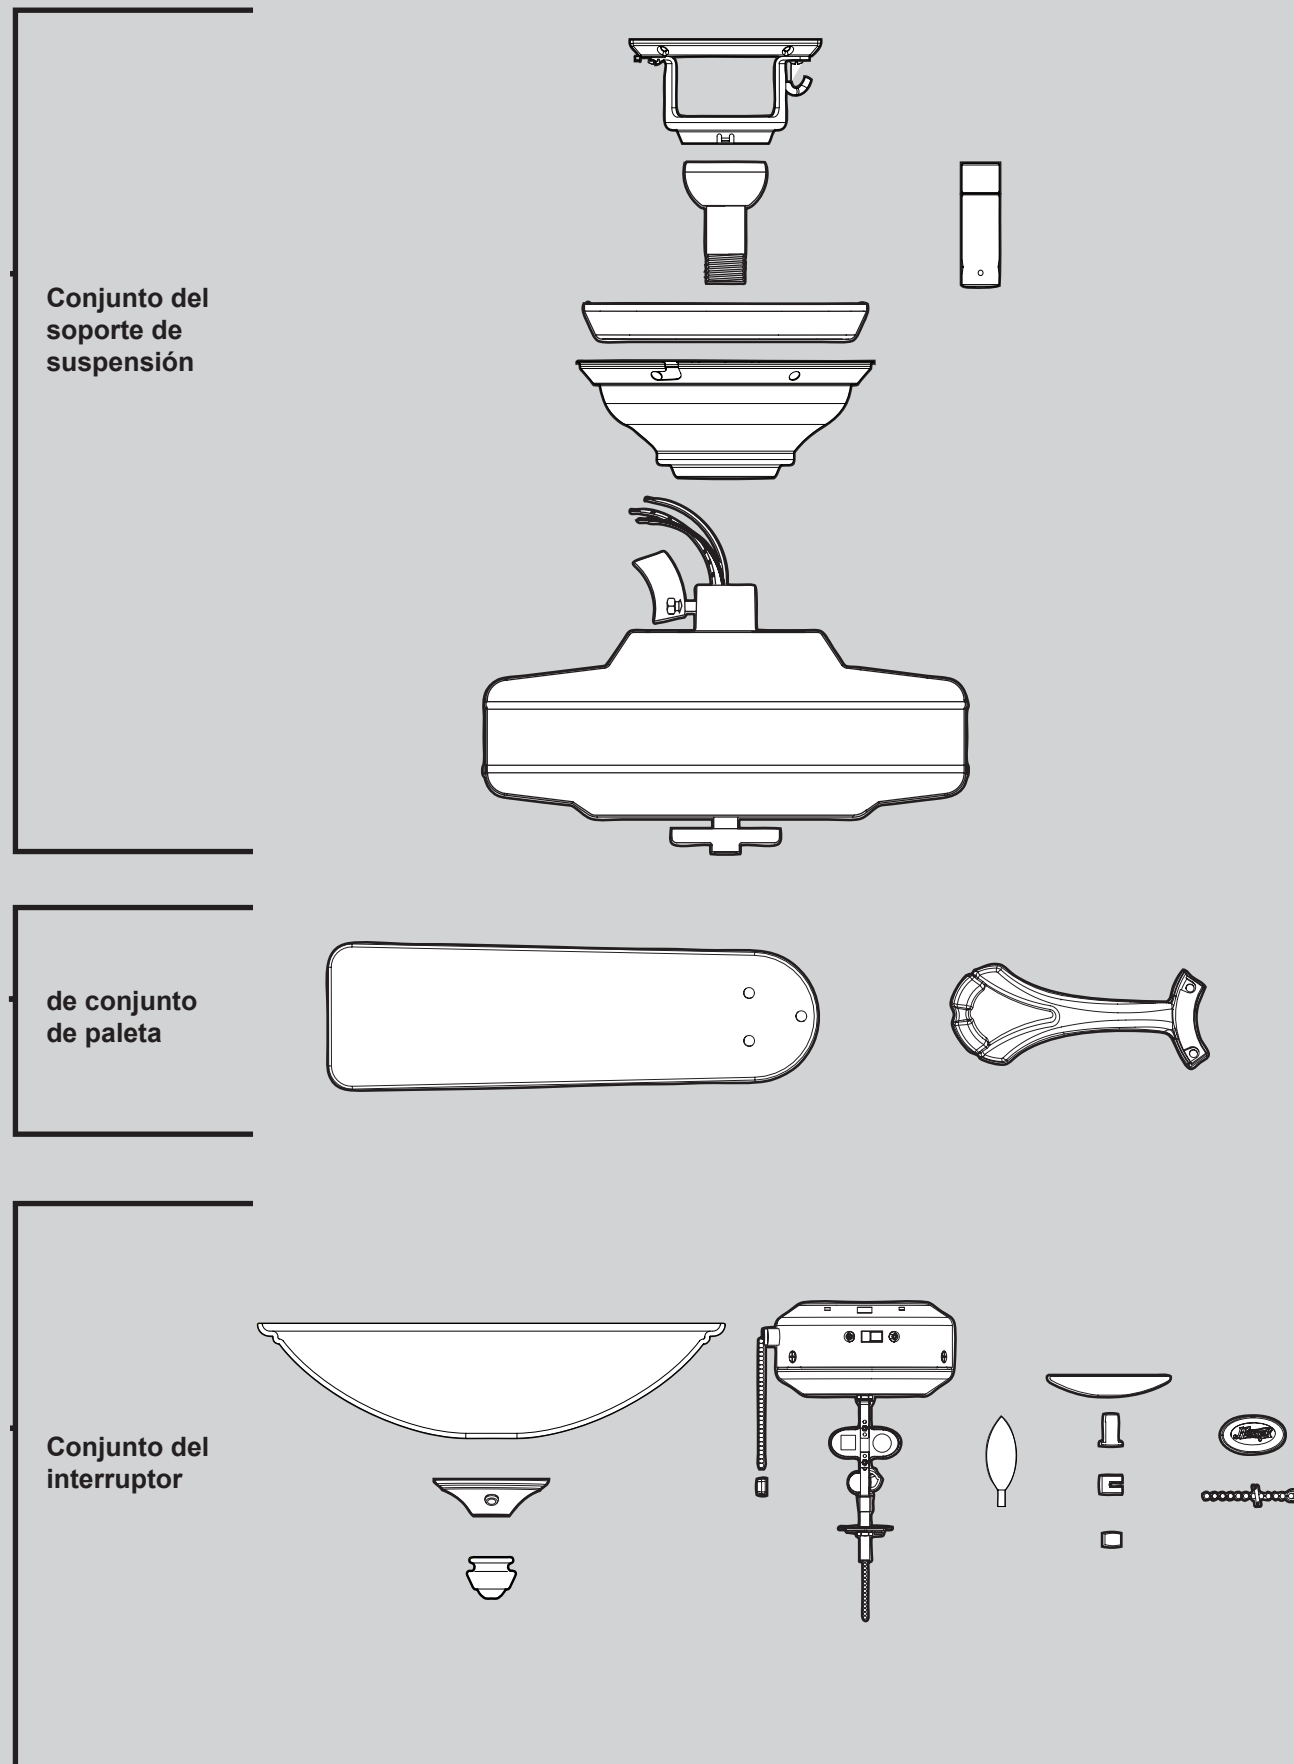

Piezas del ventilador

(no dibujadas a escala)