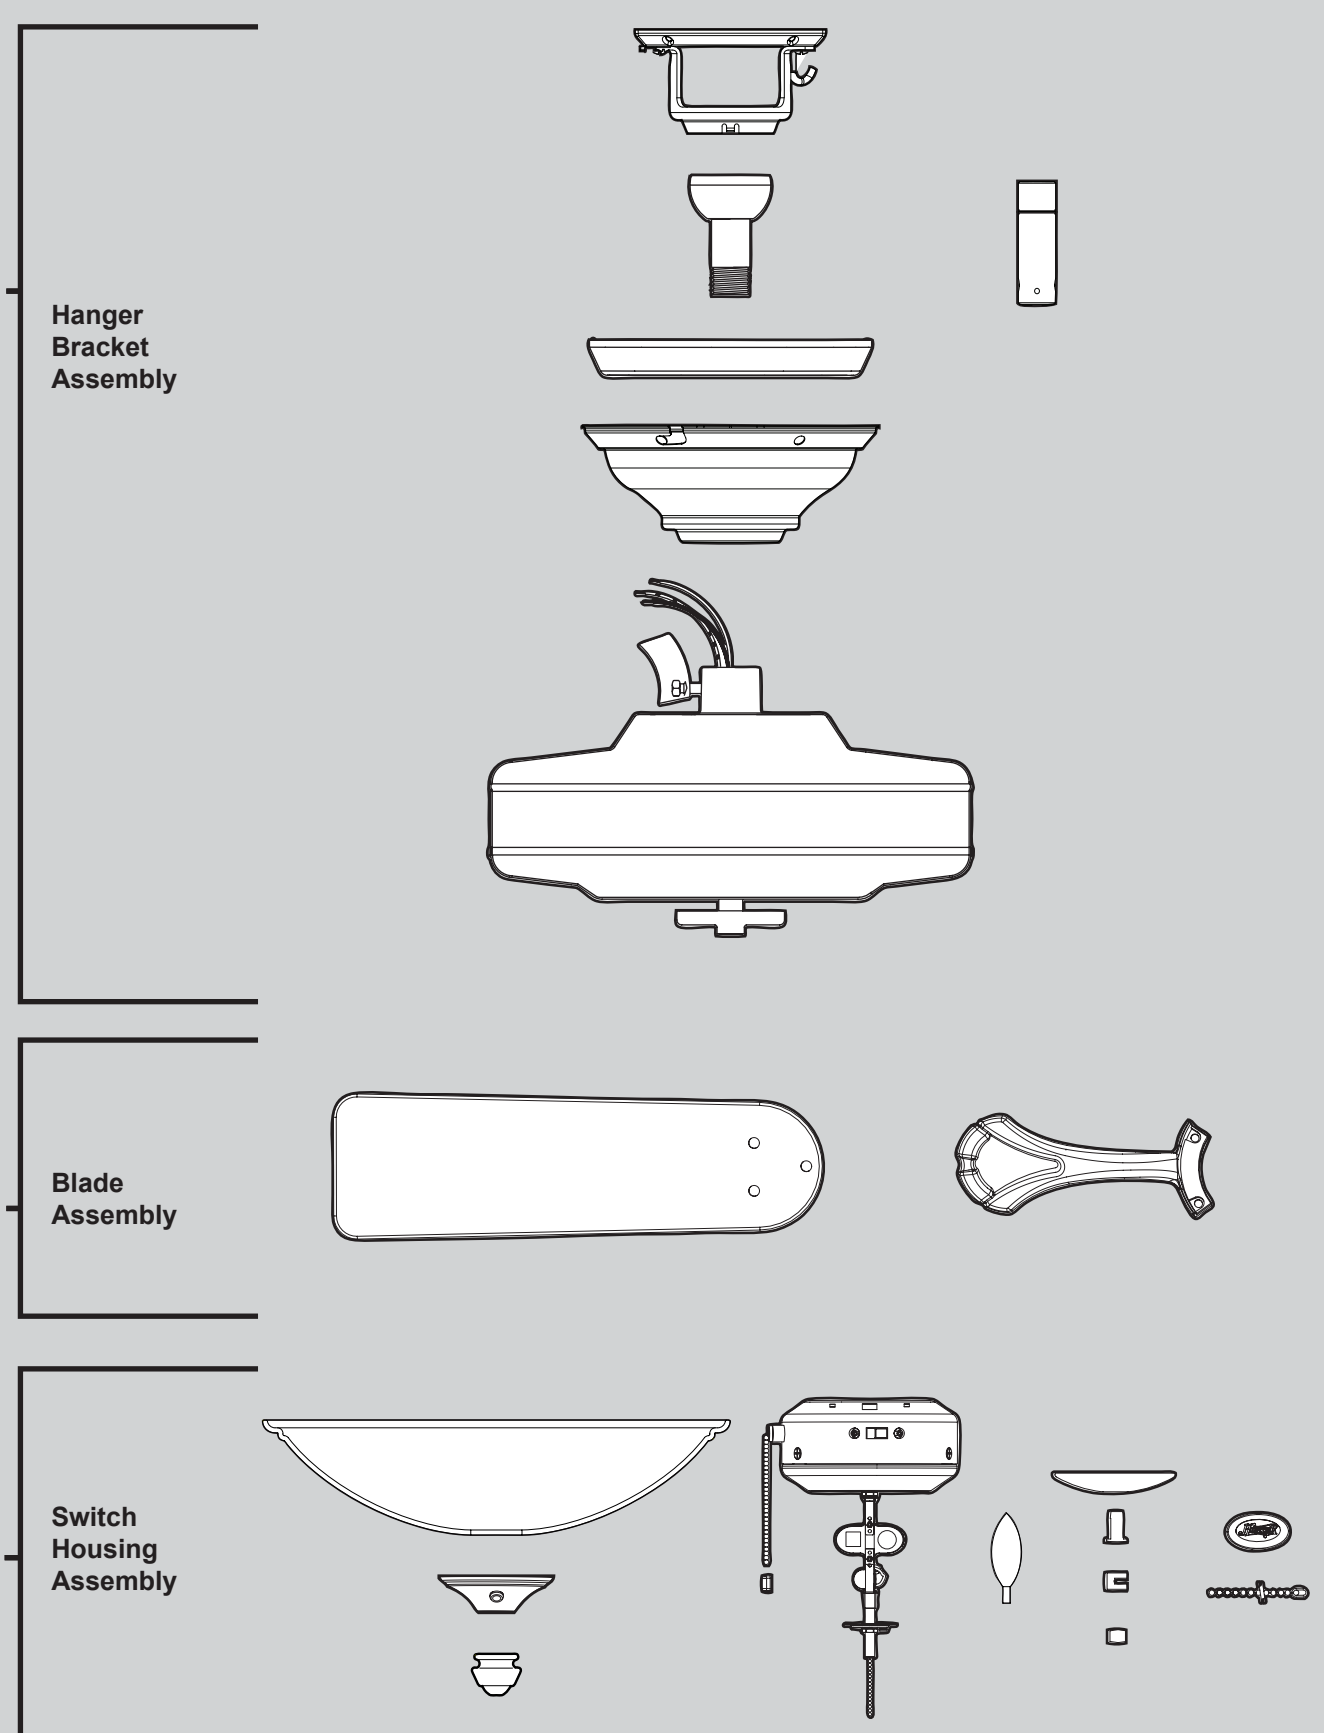

Fan Parts

(Not Drawn to Scale)