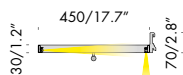

men sole 450x979/02 24Vdc

F7.528.27.2 polished alu. clothes hanger without shelf led 3000K 2x13W 979mm
perchero aluminio brillante sin estante 38.5"

F7.528.28.2 black clothes hanger without shelf led 3000K 2x13W 979mm
perchero negro sin estante 38.5"