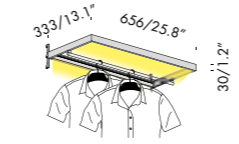

men sole 333x333/02
led 2x4,3W total / total 8,6W
F6.528.21.2 polished aluminium / aluminio brillante
F6.528.22.2 black / negro
max cap / máx capacidad
kg ■ 10 / 22 lbs