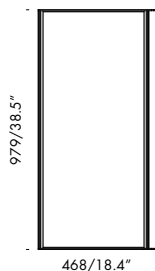

men sole 450x979/03

F7.528.37.2 polished aluminium blind frame without shelf 979mm
marco ciego aluminio brillante sin estante 38.5"

F7.528.38.2 black blind frame without shelf 979mm
marco ciego negro sin estante 38.5"