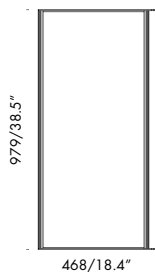

men sole 450x656/03

F7.528.35.2 polished aluminium blind frame without shelf 656mm
marco ciego aluminio brillante sin estante 25.8"

F7.528.36.2 black blind frame without shelf 656mm
marco ciego negro sin estante 25.8"