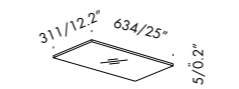

glass shelf / extra-clear
estante en vidrio / extra-claro
F9.528.87.1
thickness 5mm / 0.2"
distanciador 5mm / 0.2"