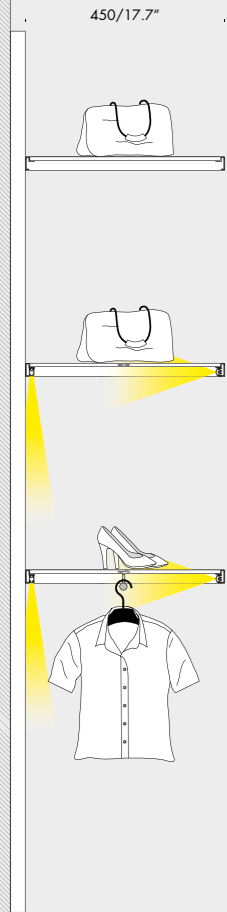

shelves
estantes

estante en aluminio
aluminum shelf
F9.528.67 polished aluminium / aluminio brillante
F9.528.68 black / negro

thickness 5mm / 0.2"
distanciador 5mm / 0.2"

estante en aluminio
aluminum shelf
F9.528.71 polished aluminium / aluminio brillante
F9.528.72 black / negro

thickness 5mm / 0.2"
distanciador 5mm / 0.2"

aluminum shelf
estante en aluminio
F9.528.73 polished aluminium / aluminio brillante
F9.528.74 black / negro

thickness 5mm / 0.2"
distanciador 5mm / 0.2"

aluminum shelf
estante en aluminio
F9.528.69 polished aluminium / aluminio brillante
F9.528.70 black / negro

thickness 5mm / 0.2"
distanciador 5mm / 0.2"

estante en vidrio / extra-claro
glass shelf / extra-clear
F9.528.96.1

thickness 5mm / 0.2"
distanciador 5mm / 0.2"

glass shelf / extra-clear
estante en vidrio / extra-claro
F9.528.98.1

thickness 5mm / 0.2"
distanciador 5mm / 0.2"

glass shelf / extra-clear
estante en vidrio / extra-claro
F9.528.99.1

thickness 5mm / 0.2"
distanciador 5mm / 0.2"

glass shelf / extra-clear
estante en vidrio / extra-claro
F9.528.97.1

thickness 5mm / 0.2"
distanciador 5mm / 0.2"

with all the frame types, the client can create the shelf with the desired material, respecting Viabizzuno technical requirements. con todos los tipos de bastidor, el cliente tiene la posibilidad de crear el estante del material deseado, respetando las especificaciones técnicas dadas por Viabizzuno.