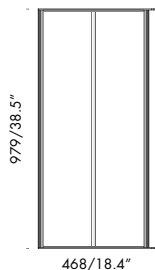

men sole 450x979/02 24Vdc

F7.528.27.2 polished alu. clothes hanger without shelf led 3000K 2x13W 979mm
perchero aluminio brillante sin estante 38.5"

F7.528.28.2 black clothes hanger without shelf led 3000K 2x13W 979mm
perchero negro sin estante 38.5"