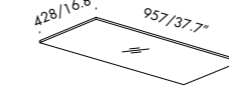

glass shelf / extra-clear
estante en vidrio / extra-claro
F9.528.99.1

thickness 5mm / 0.2"
distanciador 5mm / 0.2"