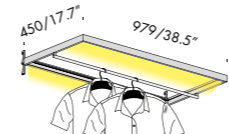

men sole depth 450
men sole profundidad 450

450 x l. 333mm / 13.1"

450 x l. 656mm / 25.8"

450 x l. 979mm / 38.5"

*450 x l. 510mm / 20.1"

*can be used also inside pieces of furniture with 600mm / 23.6" modules. pueden utilizarse también dentro de muebles con módulos de 600mm / 23.6".

frame without shelf
marco sin estante

men sole 450x333/01
led 2x4,3W total / total 8,6W
F7.528.11.2 polished aluminium / aluminio brillante
F7.528.12.2 black / negro
max cap / máx capacidad
kg ■ 10 / 22 lbs

men sole 450x656/01
led 2x8,5W total / total 17W
F7.528.15.2 polished aluminium / aluminio brillante
F7.528.16.2 black / negro
max cap / máx capacidad
kg ■ 10 / 22 lbs

men sole 450x979/01
led 2x13W total / total 26W
F7.528.17.2 polished aluminium / aluminio brillante
F7.528.18.2 black / negro
max cap / máx capacidad
kg ■ 10 / 22 lbs

men sole 450x510/01
led 2x6,5W total / total 13W
F7.528.13.2 polished aluminium / aluminio brillante
F7.528.14.2 black / negro
max cap / máx capacidad
kg ■ 10 / 22 lbs

clothes hanger without shelf
perchero sin estante

men sole 450x333/02
led 2x4,3W total / total 8,6W
F7.528.21.2 polished aluminium / aluminio brillante
F7.528.22.2 black / negro
max cap / máx capacidad
kg ■ 10 / 22 lbs

men sole 450x656/02
led 2x8,5W total / total 17W
F7.528.25.2 polished aluminium / aluminio brillante
F7.528.26.2 black / negro
max cap / máx capacidad
kg ■ 10 / 22 lbs

men sole 450x979/02
led 2x13W total / total 26W
F7.528.27.2 polished aluminium / aluminio brillante
F7.528.28.2 black / negro
max cap / máx capacidad
kg ■ 10 / 22 lbs

men sole 450x510/02
led 2x6,5W total / total 13W
F7.528.23.2 polished aluminium / aluminio brillante
F7.528.24.2 black / negro
max cap / máx capacidad
kg ■ 10 / 22 lbs

blind frame without shelf
marco ciego sin estante