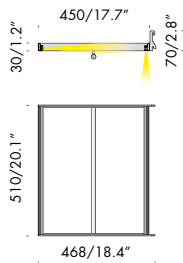

men sole 450x510/02

24Vdc

F7.528.23.2 polished alu. clothes hanger without shelf led 3000K 2x6,5W 510mm
perchero aluminio brillante sin estante 20.1"

F7.528.24.2 black clothes hanger without shelf led 3000K 2x6,5W 510mm
perchero negro sin estante 20.1"