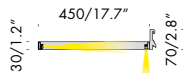

men sole 450x656/03

F7.528.35.2 polished aluminium blind frame without shelf 656mm
marco ciego aluminio brillante sin estante 25.8"

F7.528.36.2 black blind frame without shelf 656mm
marco ciego negro sin estante 25.8"