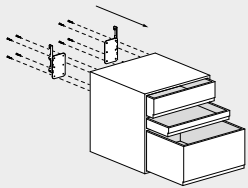

T4.611.U men sole i-box power supply 100W 0,39
caja de alimentación

installation example accessory fixing bracket for furniture
ejemplo de montaje soporte accesorio para muebles