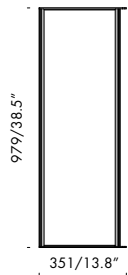

men sole 333x979/03

F6.528.37.2 polished aluminium blind frame without shelf 979mm 38.5"
marco ciego aluminio brillante sin estante

F6.528.38.2 black blind frame without shelf 979mm 38.5"
marco ciego negro sin estante