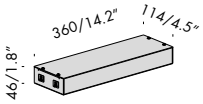

accessories. accesorios.

F9.528.95 accessory fixing bracket for furniture max cap máx capacidad 0,39
soporte accesorio para muebles kg 20 / lbs 44.1

components. componentes. 120V/24Vdc

T4.610.U men sole i-box power supply 100W 0,39
caja de alimentación

T4.611.U men sole i-box power supply 100W 0,39
caja de alimentación

installation example accessory fixing bracket for furniture
ejemplo de montaje soporte accesorio para muebles