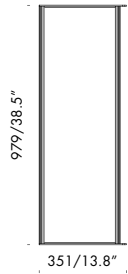

men sole 333x656/02 24Vdc   

F6.528.24.2 polished alu. clothes hanger without shelf led 3000K 2x8,5W 656mm
perchero aluminio brillante sin estante 25.8"

F6.528.25.2 black clothes hanger without shelf led 3000K 2x8,5W 656mm
perchero negro sin estante 25.8"

men sole 333x656/03  

F6.528.34.2 polished aluminium blind frame without shelf 656mm
marco ciego aluminio brillante sin estante 25.8"

F6.528.35.2 black blind frame without shelf 656mm
marco ciego negro sin estante 25.8"