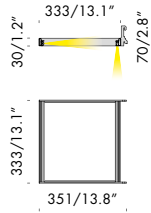

men sole 333x333/01

24Vdc

F6.528.11.2 polished aluminium frame without shelf led 3000K 2x4,3W 333mm
marco aluminio brillante sin estante 13.1"

F6.528.12.2 black frame without shelf led 3000K 2x4,3W 333mm
marco negro sin estante 13.1"