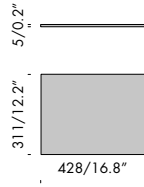

men sole 450 components. componentes men sole 450.

F9.528.67 polished aluminium shelf
estante en aluminio brillante

311mm
12.2"