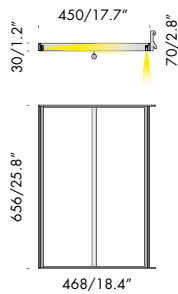

men sole 450x510/03

F7.528.33.2 polished aluminium blind frame without shelf 510mm
marco ciego aluminio brillante sin estante 20.1"

F7.528.34.2 black blind frame without shelf 510mm
marco ciego negro sin estante 20.1"

men sole 450x656/01

24Vdc

F7.528.15.2 polished aluminium frame without shelf led 3000K 2x8,5W 656mm
marco aluminio brillante sin estante 25.8"

F7.528.16.2 black frame without shelf led 3000K 2x8,5W 656mm
marco negro sin estante 25.8"