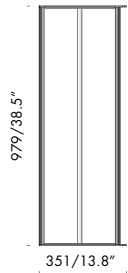

men sole 333x979/02

24Vdc

F6.528.27.2 polished alu. clothes hanger without shelf led 3000K 2x13W 979mm 38.5"
perchero aluminio brillante sin estante

F6.528.28.2 black clothes hanger without shelf led 3000K 2x13W 979mm 38.5"
perchero negro sin estante