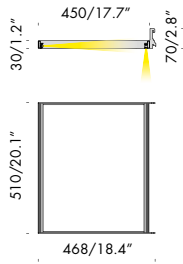

men sole 450x510/01

24Vdc

F7.528.13.2 polished aluminium frame without shelf led 3000K 2x6,5W 510mm
marco aluminio brillante sin estante 20.1"

F7.528.14.2 black frame without shelf led 3000K 2x6,5W 510mm
marco negro sin estante 20.1"