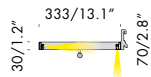

men sole 333x979/02

24Vdc

F6.528.27.2 polished alu. clothes hanger without shelf led 3000K 2x13W 979mm 38.5"
perchero aluminio brillante sin estante

F6.528.28.2 black clothes hanger without shelf led 3000K 2x13W 979mm 38.5"
perchero negro sin estante