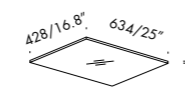

glass shelf / extra-clear
estante en vidrio / extra-claro
F9.528.98.1

thickness 5mm / 0.2"
distanciador 5mm / 0.2"