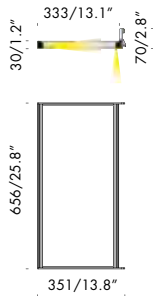

men sole 333x333/02

24Vdc

F6.528.21.2 polished alu. clothes hanger without shelf led 3000K 2x4,3W 333mm
perchero aluminio brillante sin estante 13.1"

F6.528.22.2 black clothes hanger without shelf led 3000K 2x4,3W 333mm
perchero negro sin estante 13.1"

men sole 333x333/03

F6.528.31.2 polished aluminium blind frame without shelf 333mm
marco ciego aluminio brillante sin estante 13.1"

F6.528.32.2 black blind frame without shelf 333mm
marco ciego negro sin estante 13.1"