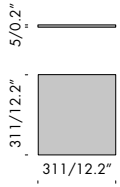

men sole 333 components. componentes men sole 333.

F9.528.61 polished aluminium shelf
estante en aluminio brillante

311mm
12.2"