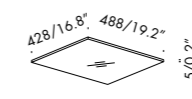

glass shelf / extra-clear
estante en vidrio / extra-claro
F9.528.97.1

thickness 5mm / 0.2"
distanciador 5mm / 0.2"

with all the frame types, the client can create the shelf with the desired material, respecting Viabizzuno technical requirements. con todos los tipos de bastidor, el cliente tiene la posibilidad de crear el estante del material deseado, respetando las especificaciones técnicas dadas por Viabizzuno.