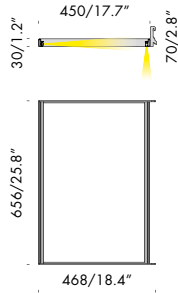

men sole 450x510/02

24Vdc

F7.528.23.2 polished alu. clothes hanger without shelf led 3000K 2x6,5W 510mm
perchero aluminio brillante sin estante 20.1"

F7.528.24.2 black clothes hanger without shelf led 3000K 2x6,5W 510mm
perchero negro sin estante 20.1"

men sole 450x510/03

F7.528.33.2 polished aluminium blind frame without shelf 510mm
marco ciego aluminio brillante sin estante 20.1"

F7.528.34.2 black blind frame without shelf 510mm
marco ciego negro sin estante 20.1"