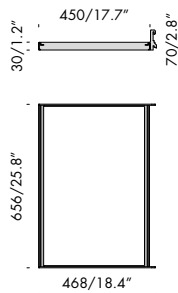

men sole 450x656/03

F7.528.35.2 polished aluminium blind frame without shelf 656mm
marco ciego aluminio brillante sin estante 25.8"

F7.528.36.2 black blind frame without shelf 656mm
marco ciego negro sin estante 25.8"