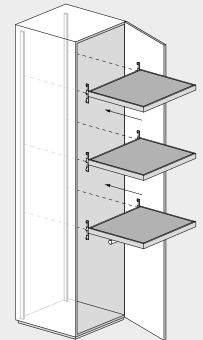

men sole 450 components. componentes men sole 450.

F9.528.71 polished aluminium shelf
estante en aluminio brillante

634mm
25"

F9.528.72 black aluminium shelf
estante en aluminio negro

634mm
25"

F9.528.73 polished aluminium shelf
estante en aluminio brillante

957mm
37.7"

F9.528.74 estante en aluminio negro
black aluminium shelf

957mm
37.7"

F9.528.99.1 estante en vidrio
glass shelf

957mm
37.7"

mounting example men sole 450
1.510mm/20.1" inside the furniture
(not included)
ejemplo de instalación
men sole 450 1.510mm/20.1"
dentro del mueble (no suministrado)

1.

2.

3.