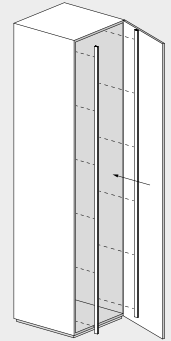

F9.528.99.1 estante en vidrio
glass shelf

957mm
37.7"

mounting example men sole 450
1.510mm/20.1" inside the furniture
(not included)
ejemplo de instalación
men sole 450 1.510mm/20.1"
dentro del mueble (no suministrado)

1.