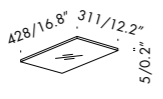

estante en vidrio / extra-claro
glass shelf / extra-clear
F9.528.96.1

thickness 5mm / 0.2"
distanciador 5mm / 0.2"