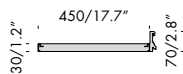

men sole 450x979/03

F7.528.37.2 polished aluminium blind frame without shelf 979mm
marco ciego aluminio brillante sin estante 38.5"

F7.528.38.2 black blind frame without shelf 979mm
marco ciego negro sin estante 38.5"