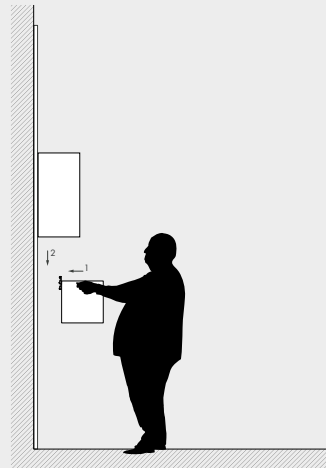

accessories. accesorios.

F9.528.95 accessory fixing bracket for furniture max cap máx capacidad 0,39
soporte accesorio para muebles kg 20 / lbs 44.1

components. componentes. 120V/24Vdc

T4.610.U men sole i-box power supply 100W 0,39
caja de alimentación

T4.611.U men sole i-box power supply 100W 0,39
caja de alimentación

installation example accessory fixing bracket for furniture
ejemplo de montaje soporte accesorio para muebles