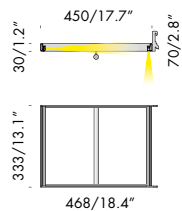

men sole 450x333/02 24Vdc

F7.528.21.2 polished alu. clothes hanger without shelf led 3000K 2x4,3W 333mm
perchero aluminio brillante sin estante 13.1"

F7.528.22.2 black clothes hanger without shelf led 3000K 2x4,3W 333mm
perchero negro sin estante 13.1"