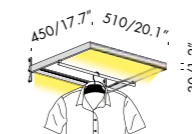

men sole 450x979/02
led 2x13W total / total 26W
F7.528.27.2 polished aluminium / aluminio brillante
F7.528.28.2 black / negro
max cap / máx capacidad
kg ■ 10 / 22 lbs