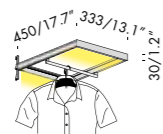

men sole 450x510/01
led 2x6,5W total / total 13W
F7.528.13.2 polished aluminium / aluminio brillante
F7.528.14.2 black / negro
max cap / máx capacidad
kg ■ 10 / 22 lbs

clothes hanger without shelf
perchero sin estante