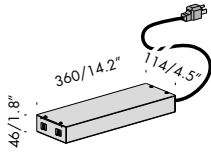

components. componentes. 120V/24Vdc

T4.610.U men sole i-box power supply 100W 0,39
caja de alimentación