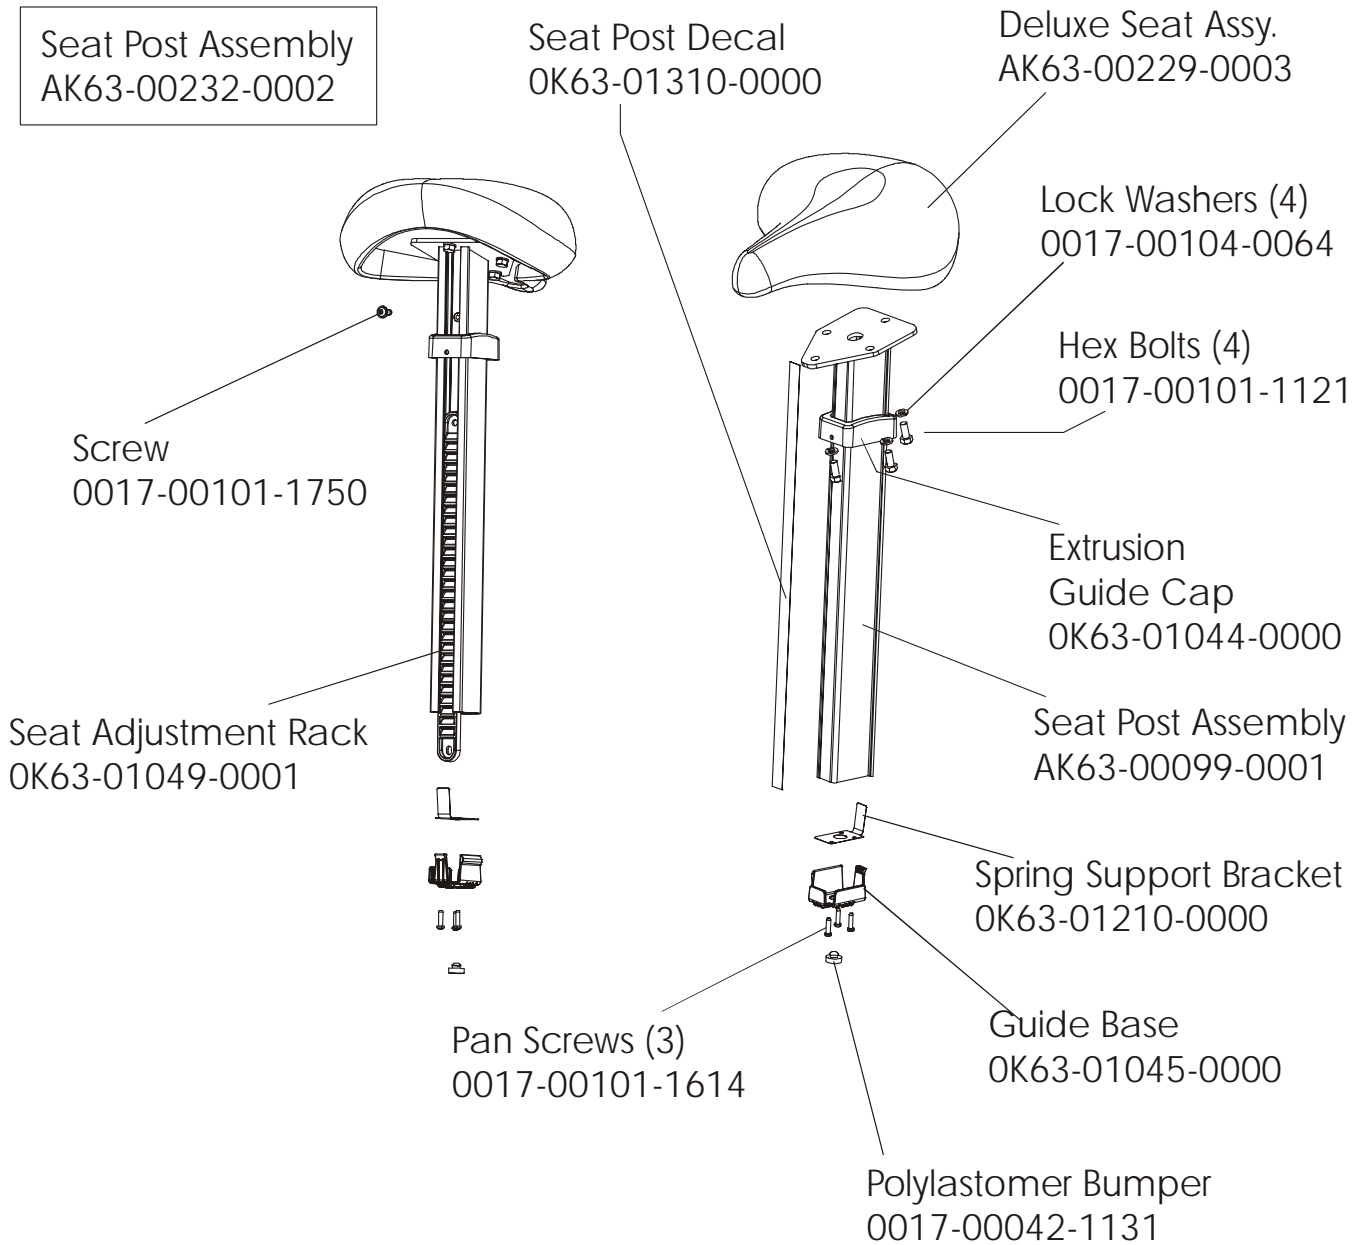

Alternator w/Pulley  
AK63-00093-0000

Seat Latch Assembly  
AK63-00043-0001

Left Seat Post Shroud  
OK63-01092-0010

Screw  
0017-00101-1741

Right Seat Post Shroud  
OK63-01092-0009

Idler Bracket Assembly  
AK63-00021-0000

Front Wheels  
AK63-00017-0001

Wheel Screw  
0017-00101-1747

Wheel Insert  
OK63-01039-0000

Wheel/Bearing Assembly  
AK63-00016-0001

Flat Washer  
OK63-01041-0000

Pan Screws (2)  
0017-00101-1747

Resistor Assembly  
AK63-00047-0001