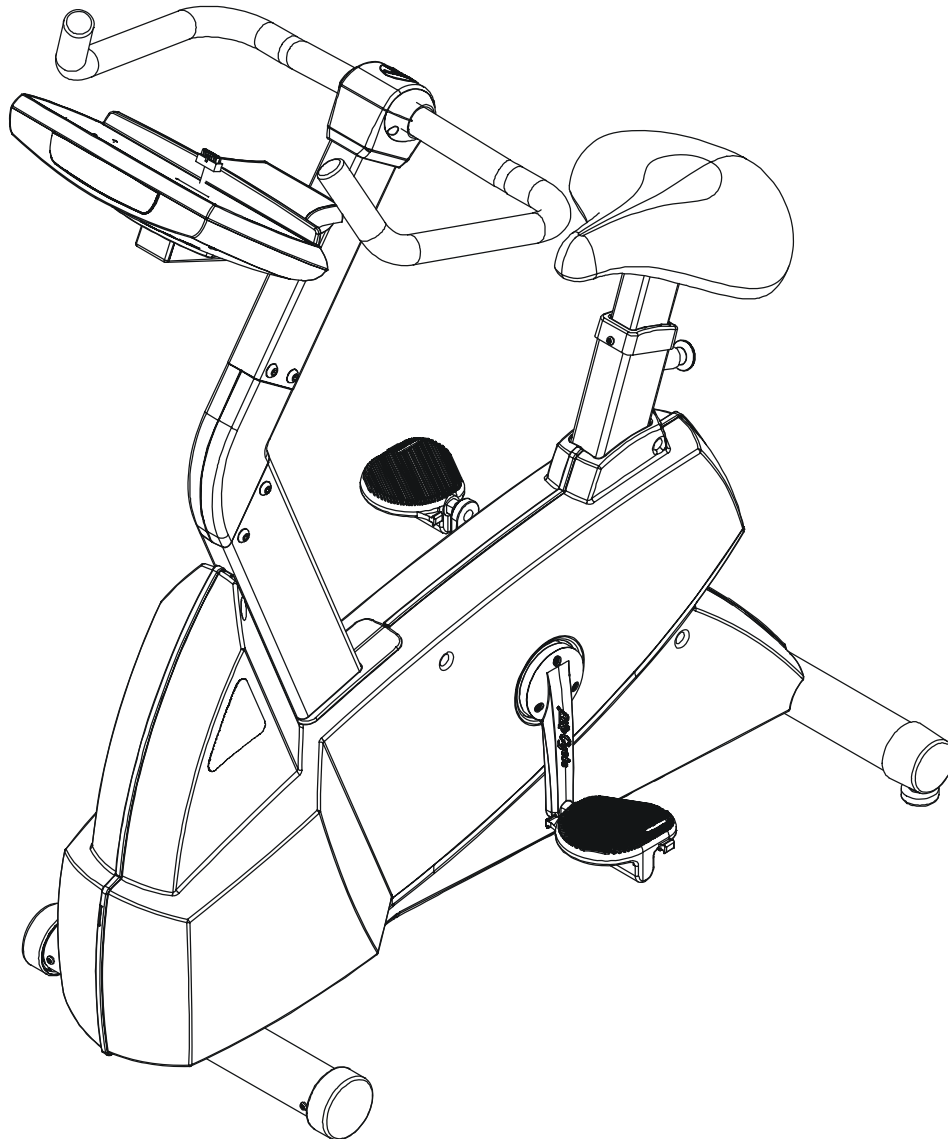

# LifeFitness

ARCTIC SILVER 95CWEZ Upright Bike

Customer Support Services  
**PARTS MANUAL** revised01 May 2008

---

Miscellaneous .....	3
Console and Related Components .....	4
Console Mounting Screws and Polar Covers .....	5
Alternator w/Pulley .....	6
Crankshaft and Bearing Assembly .....	7
Intermediate Shaft and Bearing Assembly .....	8
Seat Latch Assembly .....	9
Seat Post Assembly.....	10
Seat Post Shrouds .....	11
Idler Bracket Assembly .....	12
Console Support Assembly .....	13
Left Side Shroud and Crankarm .....	14
Right Side Shroud and Crankarm.....	15
PCB Mounting Bracket Assembly .....	16
Front Wheels .....	17
Resistor Assembly .....	18
Handlebar Assembly .....	19
Belts .....	20
Cables .....	21

Description	Part No.
OPERATION MANUAL - ( ENG )	M051-00K63-A200
OPERATION MANUAL - ( F/S/P )	M051-00K63-A201
OPERATION MANUAL - ( G/D/I )	M051-00K63-A202
OPERATION MANUAL - ( JAP )	M051-00K63-A203
HARDWARE BAG	GK63-00002-0044
POWER OPTION KIT - 120V	GK63-00002-0005
POWER OPTION KIT - 220/50 UK	GK63-00002-0039
POWER OPTION KIT - 240V+ AUS	GK63-00002-0040
POWER OPTION KIT - 220/50	GK63-00002-0041
TOUCH UP PAINT: SPRAY CAN .5 OZ BOTTLE W/APPLICATOR .33 OZ PEN	0017-00008-0204 0017-00008-0205 0017-00008-0206
120" POWER EXTENSION CABLE	AK32-00078-0001
90" COAX CABLE	AK32-00020-0001
ER READY BRACKET ASSEMBLY ASSEMBLY CONSISTS OF: 1) ER READY BRACKET 2) F TYPE CONNECTOR	AK63-00215-0000 OK63-01329-0000 0017-00021-2846
SERVICE MANUAL	M051-00K63-A009

Note: This model is a combination of the attachable LCD TV (LCDCEZ-XXXX-01) and the base unit 95CWEZ-XXXX-04 (alpha code CWE). The unit has both Lifepulse sensors and telemetry for reading heart rate.