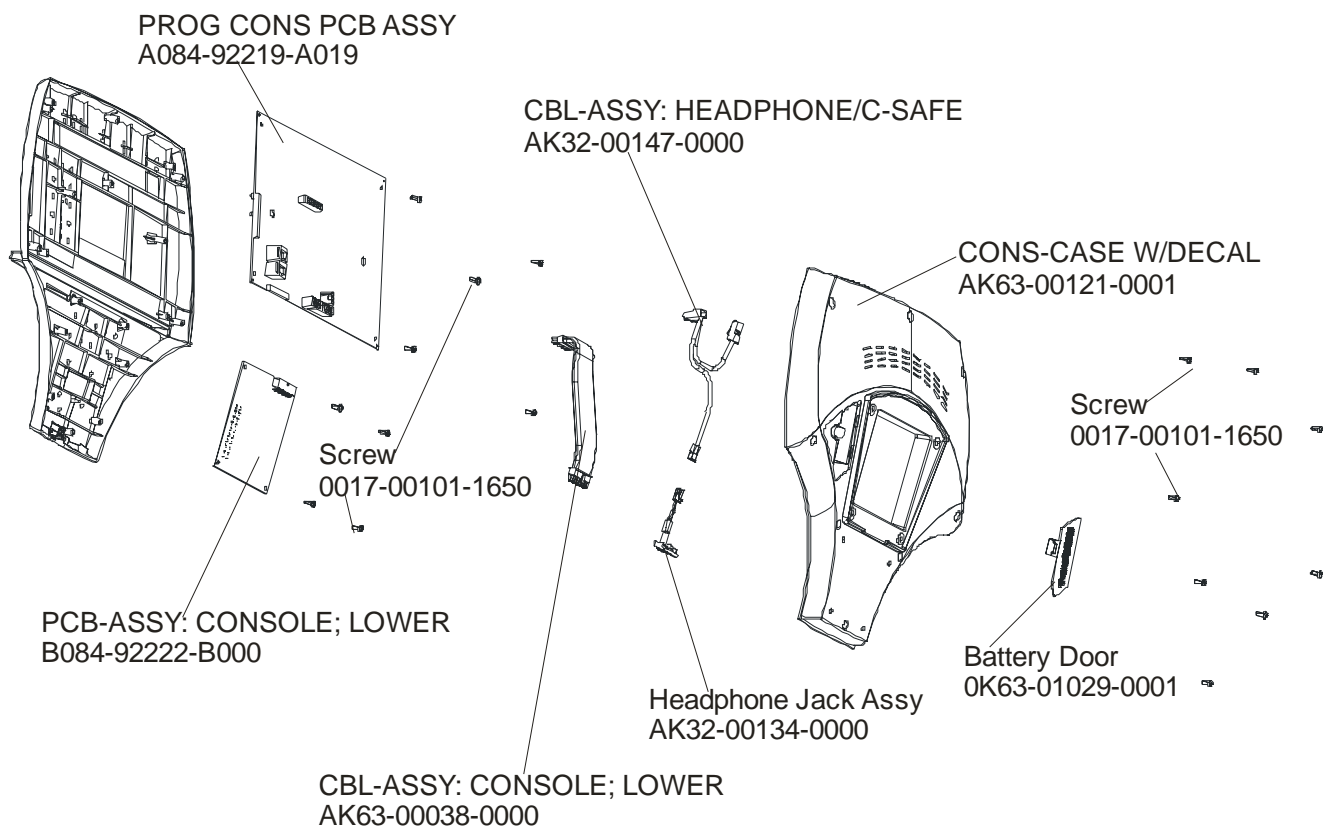

# LifeFitness

ARCTIC SILVER 95CWEZ Upright Bike

Customer Support Services  
**PARTS MANUAL** revised01 May 2008

---

Miscellaneous .....	3
Console and Related Components .....	4
Console Mounting Screws and Polar Covers .....	5
Alternator w/Pulley .....	6
Crankshaft and Bearing Assembly .....	7
Intermediate Shaft and Bearing Assembly .....	8
Seat Latch Assembly .....	9
Seat Post Assembly.....	10
Seat Post Shrouds .....	11
Idler Bracket Assembly .....	12
Console Support Assembly .....	13
Left Side Shroud and Crankarm .....	14
Right Side Shroud and Crankarm.....	15
PCB Mounting Bracket Assembly .....	16
Front Wheels .....	17
Resistor Assembly .....	18
Handlebar Assembly .....	19
Belts .....	20
Cables .....	21

Description	Part No.
OPERATION MANUAL - ( ENG )	M051-00K63-A200
OPERATION MANUAL - ( F/S/P )	M051-00K63-A201
OPERATION MANUAL - ( G/D/I )	M051-00K63-A202
OPERATION MANUAL - ( JAP )	M051-00K63-A203
HARDWARE BAG	GK63-00002-0044
POWER OPTION KIT - 120V	GK63-00002-0005
POWER OPTION KIT - 220/50 UK	GK63-00002-0039
POWER OPTION KIT - 240V+ AUS	GK63-00002-0040
POWER OPTION KIT - 220/50	GK63-00002-0041
TOUCH UP PAINT: SPRAY CAN .5 OZ BOTTLE W/APPLICATOR .33 OZ PEN	0017-00008-0204 0017-00008-0205 0017-00008-0206
120" POWER EXTENSION CABLE	AK32-00078-0001
90" COAX CABLE	AK32-00020-0001
ER READY BRACKET ASSEMBLY ASSEMBLY CONSISTS OF: 1) ER READY BRACKET 2) F TYPE CONNECTOR	AK63-00215-0000 OK63-01329-0000 0017-00021-2846
SERVICE MANUAL	M051-00K63-A009

Note: This model is a combination of the attachable LCD TV (LCDCEZ-XXXX-01) and the base unit 95CWEZ-XXXX-04 (alpha code CWE). The unit has both Lifepulse sensors and telemetry for reading heart rate.