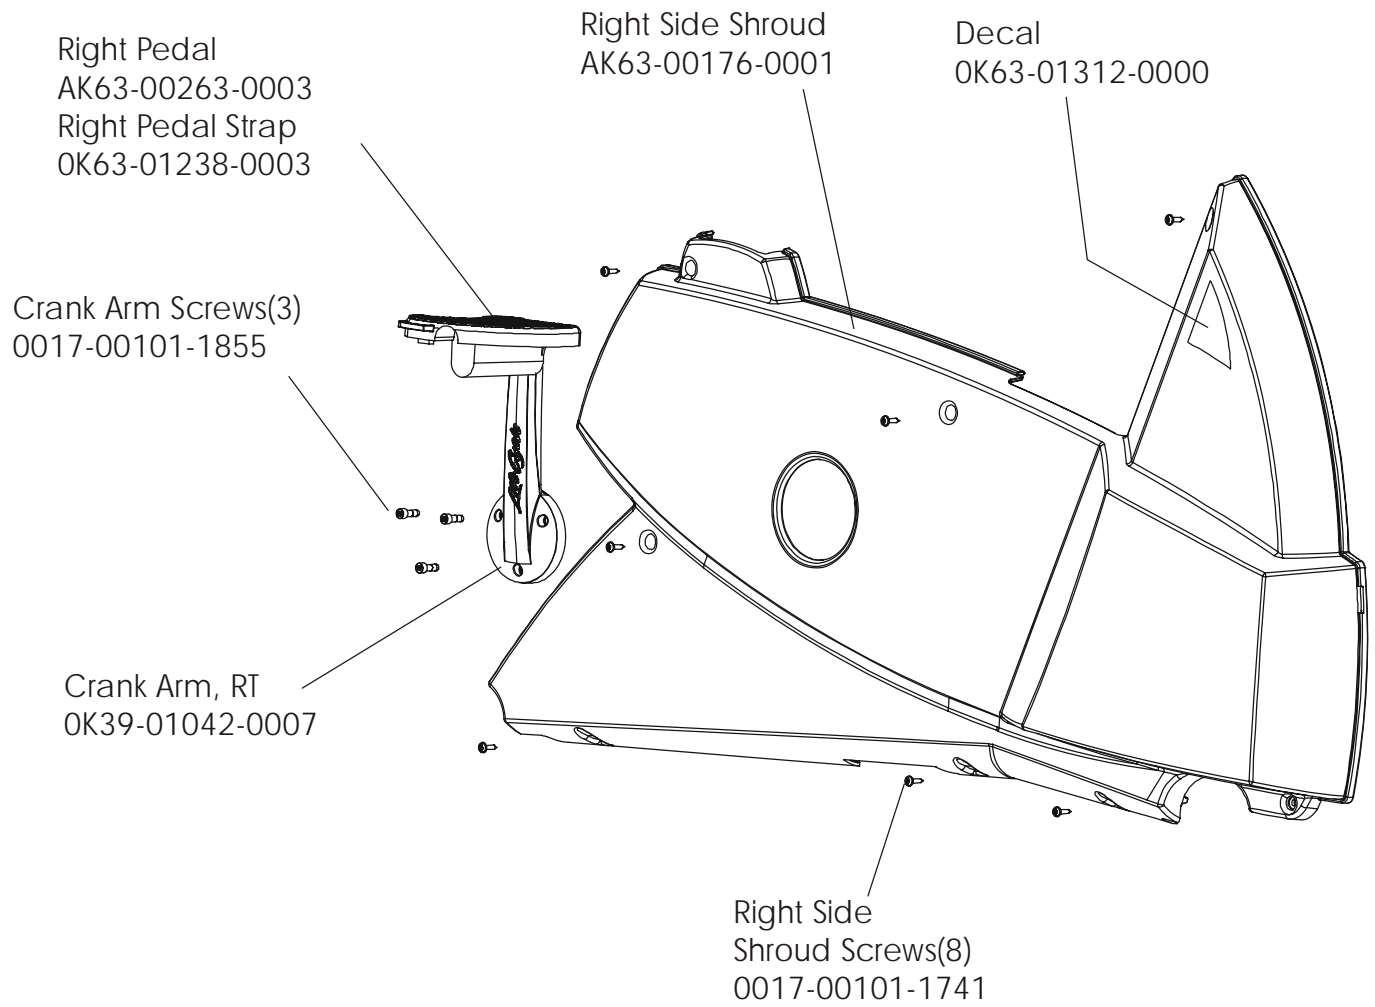

Alternator w/Pulley  
AK63-00093-0000

Seat Latch Assembly  
AK63-00043-0001

Left Seat Post Shroud  
OK63-01092-0010

Screw  
0017-00101-1741

Right Seat Post Shroud  
OK63-01092-0009

Idler Bracket Assembly  
AK63-00021-0000