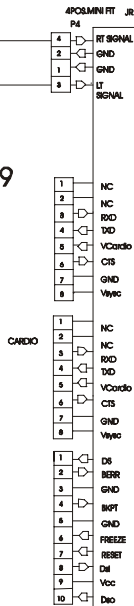

**CABLE ASSEMBLY
AK63-00028-0001**

**LIFE PULSE EXTENSION
AK63-00069-0000**

P9

UPPER CONSOLE