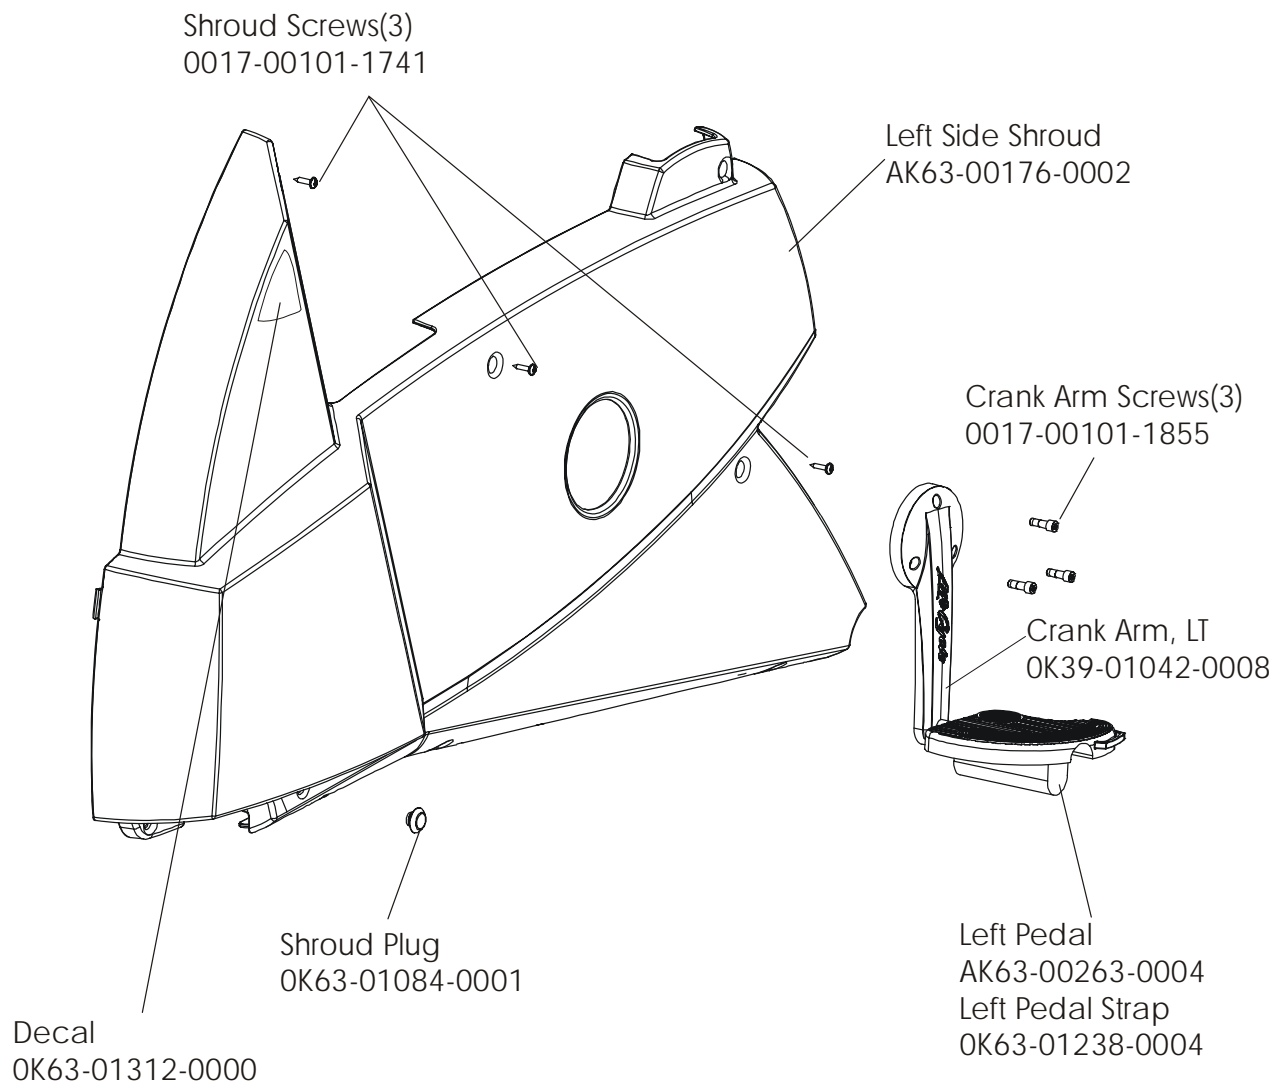

Alternator w/Pulley  
AK63-00093-0000

Seat Latch Assembly  
AK63-00043-0001

Left Seat Post Shroud  
OK63-01092-0010

Screw  
0017-00101-1741

Right Seat Post Shroud  
OK63-01092-0009

Idler Bracket Assembly  
AK63-00021-0000