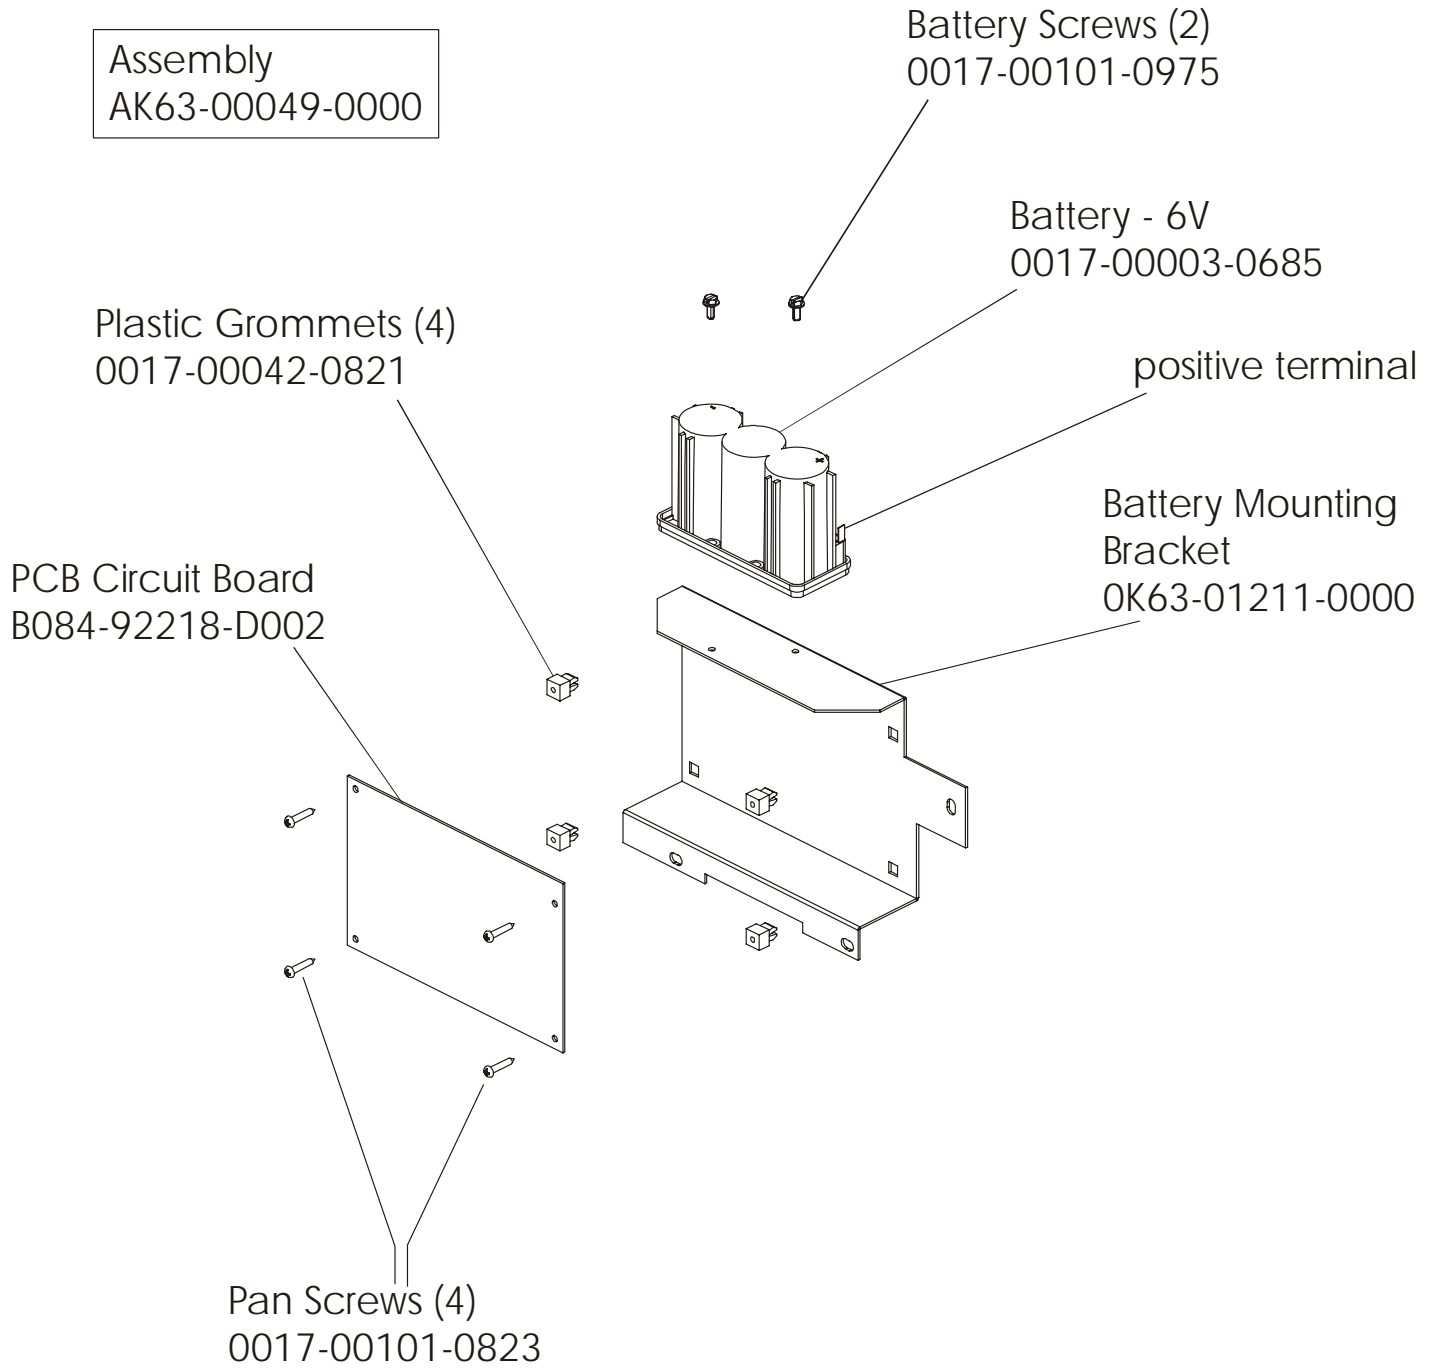

Alternator w/Pulley  
AK63-00093-0000

Seat Latch Assembly  
AK63-00043-0001

Left Seat Post Shroud  
OK63-01092-0010

Screw  
0017-00101-1741

Right Seat Post Shroud  
OK63-01092-0009

Idler Bracket Assembly  
AK63-00021-0000