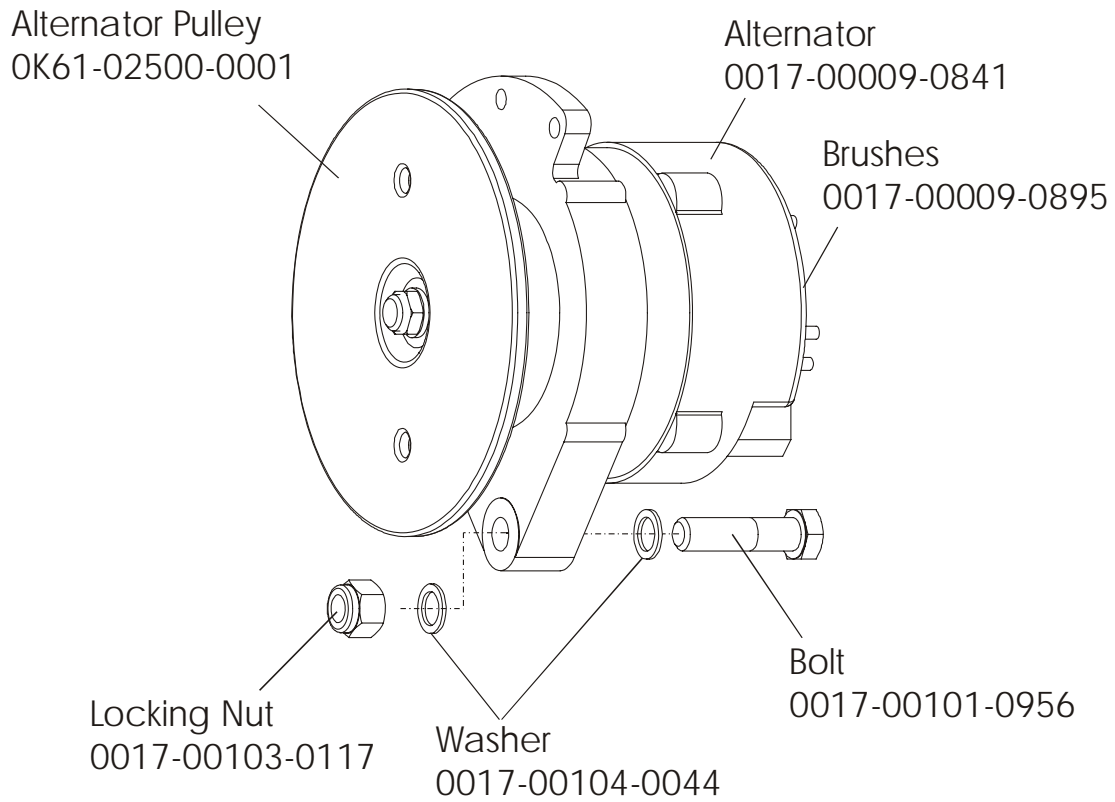

Alternator w/Pulley
AK63-00093-0000