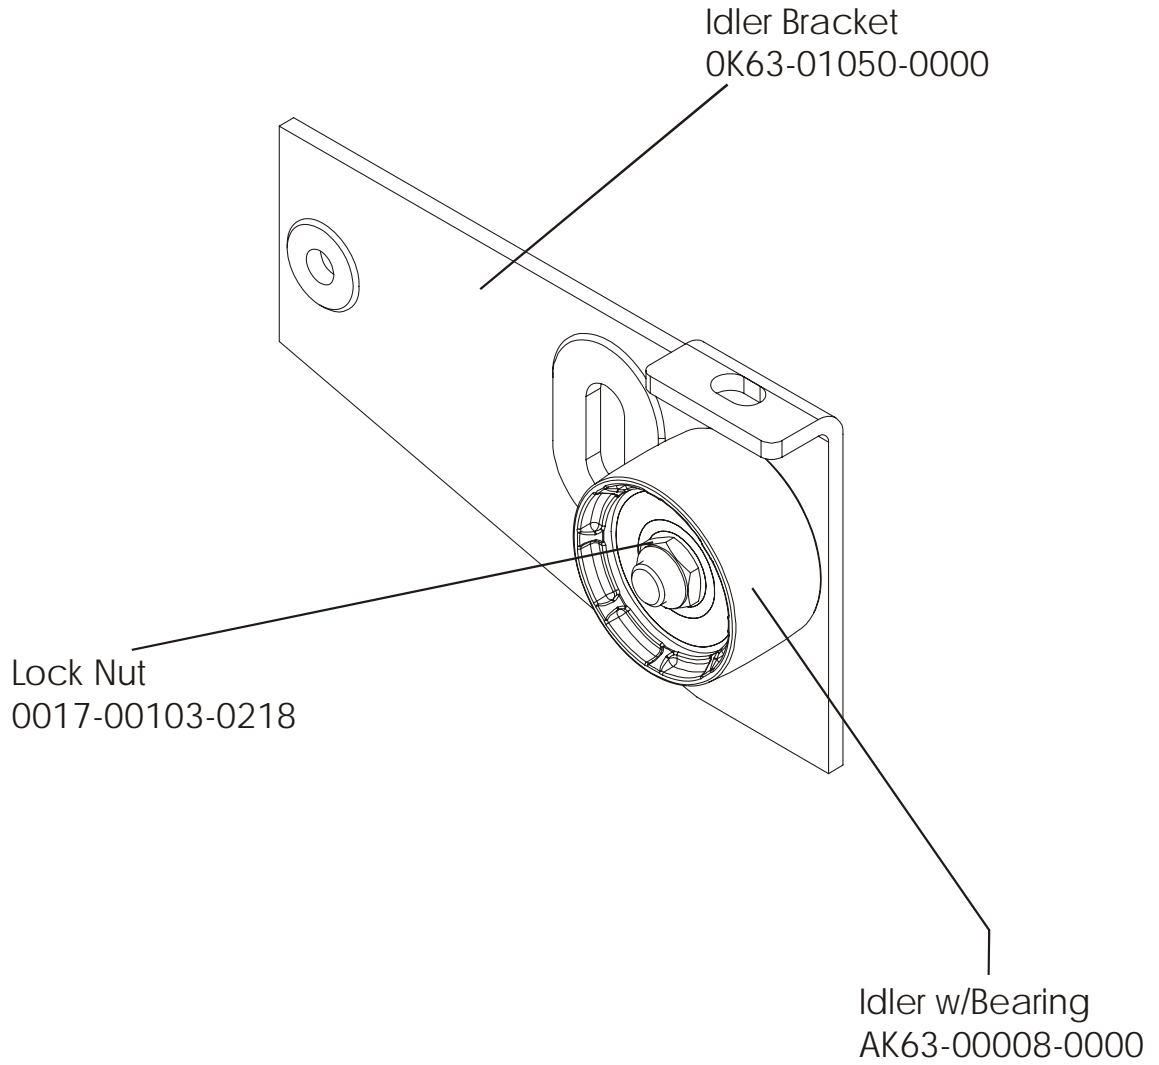

Alternator w/Pulley  
AK63-00093-0000

Seat Latch Assembly  
AK63-00043-0001

Left Seat Post Shroud  
OK63-01092-0010

Screw  
0017-00101-1741

Right Seat Post Shroud  
OK63-01092-0009

Idler Bracket Assembly  
AK63-00021-0000