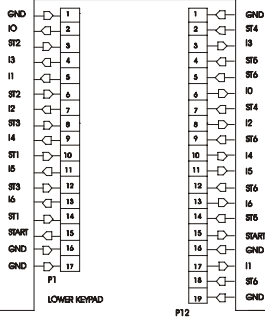

UPPER KEYPAD