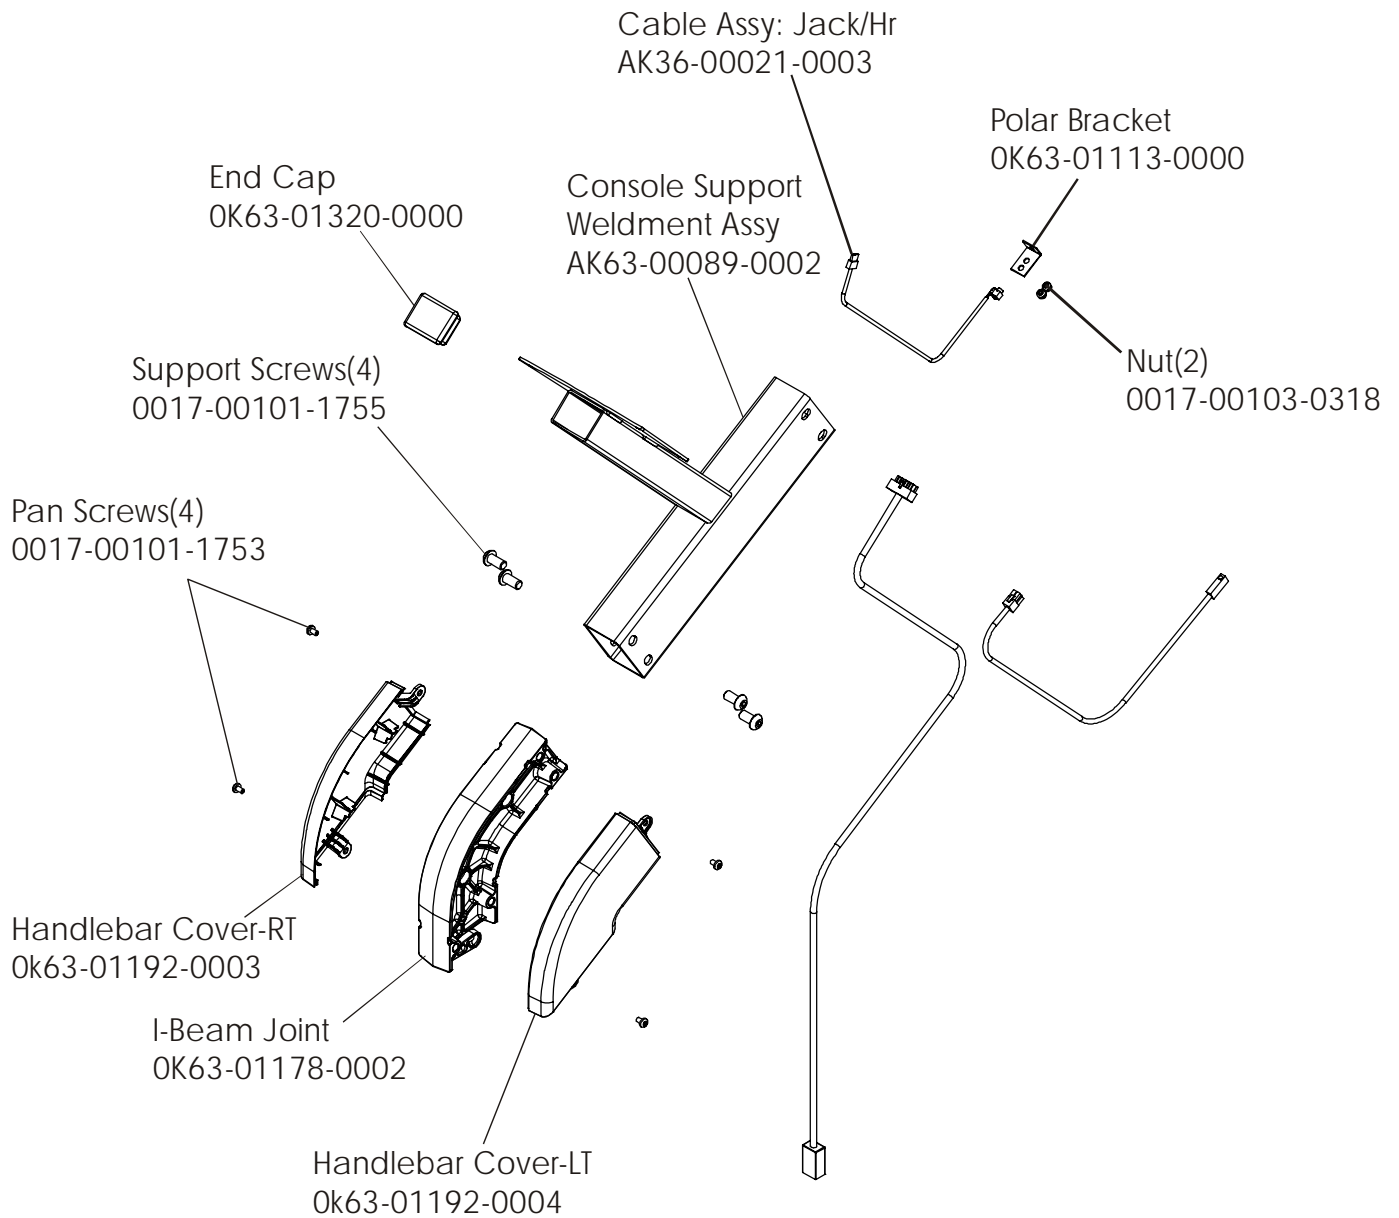

Alternator w/Pulley  
AK63-00093-0000

Seat Latch Assembly  
AK63-00043-0001

Left Seat Post Shroud  
OK63-01092-0010

Screw  
0017-00101-1741

Right Seat Post Shroud  
OK63-01092-0009

Idler Bracket Assembly  
AK63-00021-0000

Front Wheels  
AK63-00017-0001

Wheel Screw  
0017-00101-1747

Wheel Insert  
OK63-01039-0000

Wheel/Bearing Assembly  
AK63-00016-0001

Flat Washer  
OK63-01041-0000

Pan Screws (2)  
0017-00101-1747

Resistor Assembly  
AK63-00047-0001