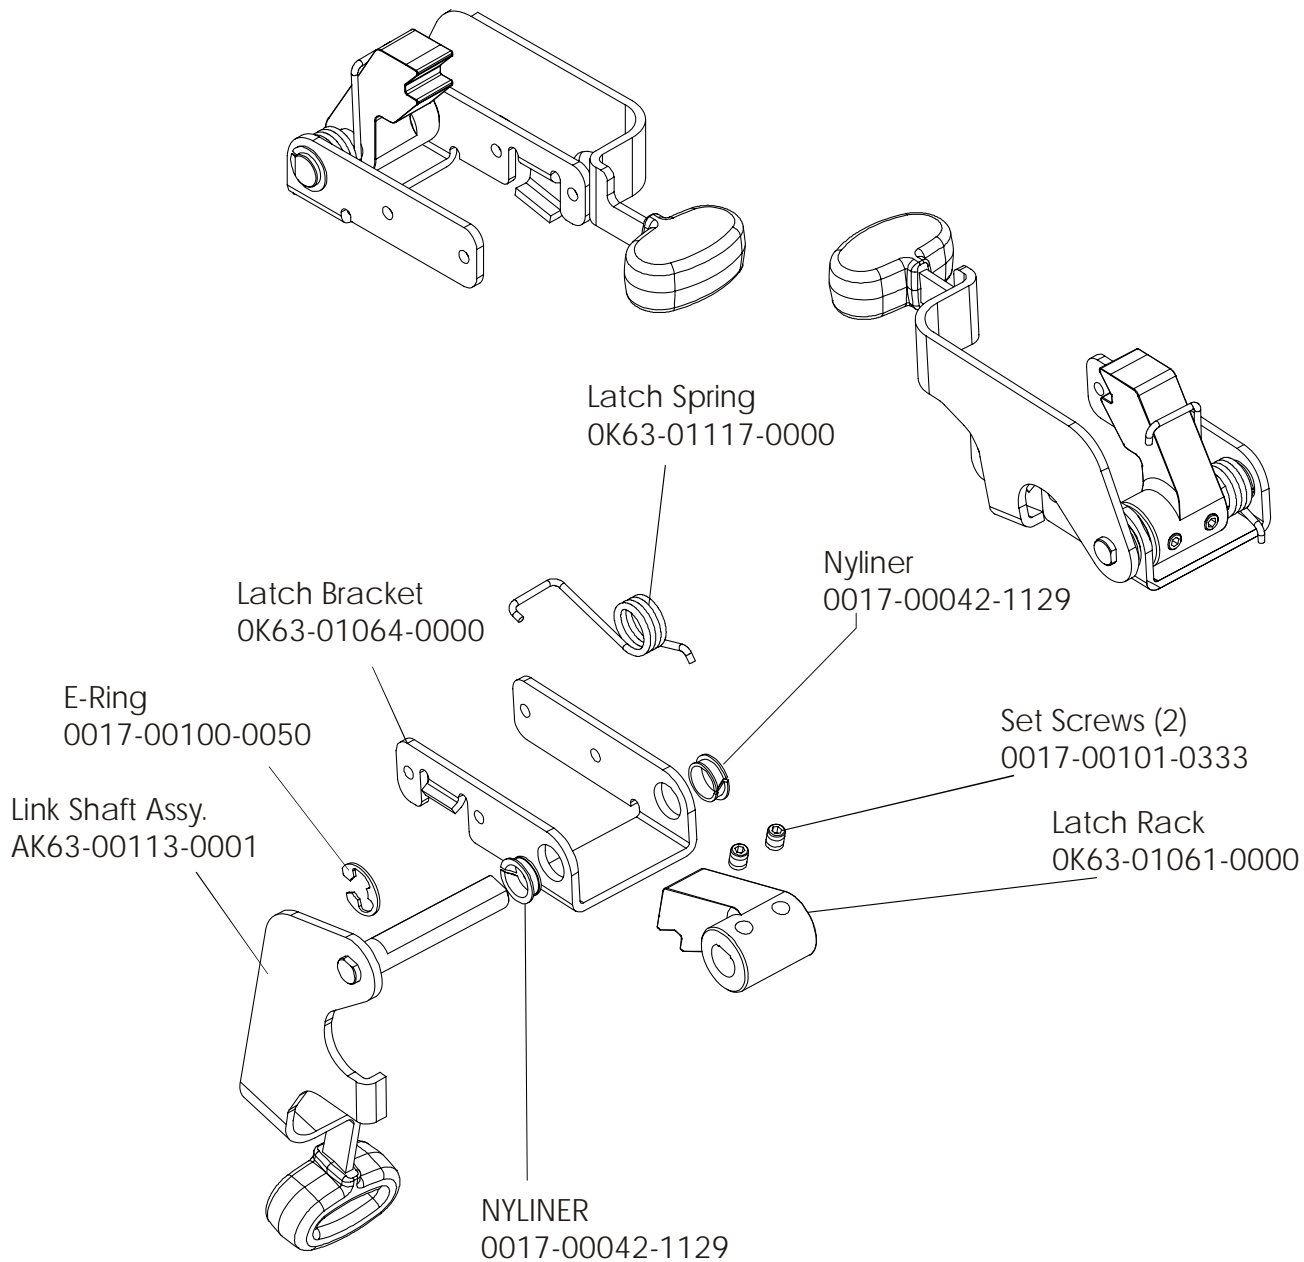

Alternator w/Pulley  
AK63-00093-0000

Seat Latch Assembly  
AK63-00043-0001

Left Seat Post Shroud  
OK63-01092-0010

Screw  
0017-00101-1741

Right Seat Post Shroud  
OK63-01092-0009

Idler Bracket Assembly  
AK63-00021-0000

Front Wheels  
AK63-00017-0001

Wheel Screw  
0017-00101-1747

Wheel Insert  
OK63-01039-0000

Wheel/Bearing Assembly  
AK63-00016-0001

Flat Washer  
OK63-01041-0000

Pan Screws (2)  
0017-00101-1747

Resistor Assembly  
AK63-00047-0001