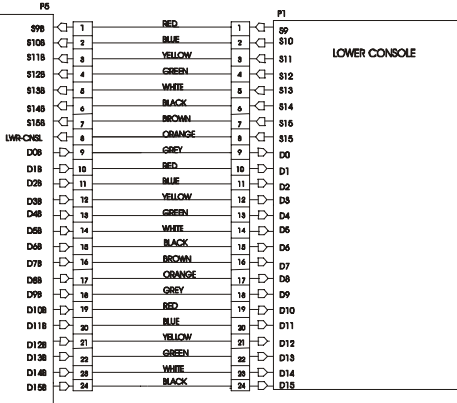

Handlebar Assembly  
AK63-00091-0001

Alternator Belt  
OK63-01065-0000

Intermediate Belt  
OK63-01066-0001

**CABLE ASSEMBLY  
POWER CONTROL TO ALTERNATOR  
AK63-00029-0001**

**CABLE ASSEMBLY  
AK63-00028-0001**

**LIFE PULSE EXTENSION  
AK63-00069-0000**

P9

UPPER CONSOLE

UPPER KEYPAD

**CONSOLE TO ACB CABLE  
AK63-00037-0002**

**LOWER CONSOLE  
CABLE  
AK63-00038-0000**

LOWER CONSOLE

**POLAR CABLE  
AK36-00021-0003  
POLAR CABLE W/BACKET  
AK63-00120-0000**