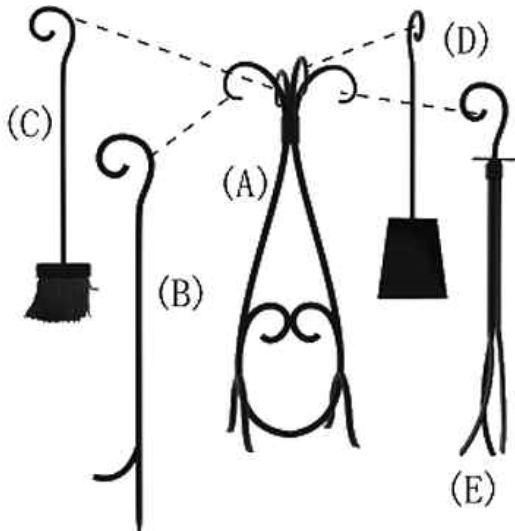

## 5 Pc. Elizabeth Tool Set

Includes poker, shovel, brush, tongs and stand

Model #884

Ref.#	Description	Qty.	Part#
A	Stand	1	884-A-00
B	Poker	1	884-B-00
C	Brush	1	884-C-00

Ref.#	Description	Qty.	Part#
D	Shovel	1	884-D-00
E	Tongs	1	884-E-00

### INSTRUCTIONS:

- 1) Remove all contents from package.
- 2) Hang all of your tools(B-E) on the stand(A).