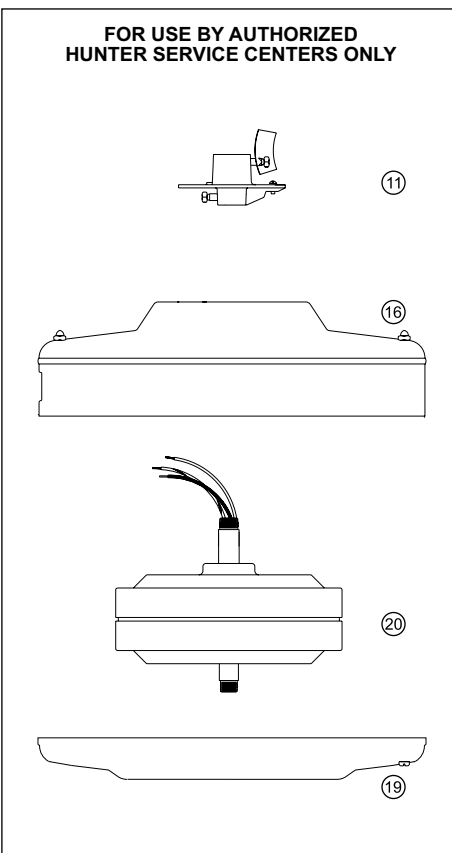

HUNTER Hunter Fan Company
2500 Frisco Avenue
Memphis, TN 38114
www.hunterfan.com

Parts List

Item #	Item Name	Qty	Model #	28010	28016
			Asm. Dwg. #	93139-01	93139-02
			Finish	Antique Brass	White
Item #	Item Name	Qty	Part #	Part #	Part #
1	Canopy Assembly	1	93414-00-800	93414-00-801	
2	* Hanger Bracket Assembly	1	74090-02-000	74090-02-000	
3	* Canopy	1	92697-01-121	92697-01-132	
7	Hanger Pipe Assembly	1	63722-02-000	63722-06-000	
10	Motor/Housing Assembly	1	93139-00-850	93139-00-851	
11	Hanger Adaptor	1	83783-01-119	83783-01-132	
12	* Screw, Set	2	03009-01-000	03009-01-000	
16	Housing, Top	1	92815-04-121	92815-04-132	
19	Cover, Bottom	1	92318-01-121	92318-01-132	
20	Motor Assembly	1	84169-07-000	84169-07-000	
23	* Switch Housing Mounting Plate	1	64156-01-000	64156-01-000	
24	* Screw, 6-32, 100 Degrees Countersink	4	63725-02-232	63725-02-133	
25	* Nut, Acorn	4	03493-01-232	03493-01-133	
26	* Screw, Machine	3	74508-36-232	74508-36-133	
29	* Switch Housing Cover	1	73450-01-121	73450-01-132	
30	* Switch Housing, Upper	1	83227-04-121	83227-04-132	
34	* Capacitor, Start	1	74132-01-000	74132-01-000	
35	* Capacitor, Run	1	74133-01-000	74133-01-000	
36	* Switch, Fan Speed Pull Chain	1	63784-01-000	63784-02-000	
37	* Switch, Reverse Assembly	1	63782-01-000	63782-02-000	
38	* Break Away Connector	1	73384-01-000	73384-01-000	
40	* Housing Cover Screw	2	74506-05-232	74506-05-133	
47	Screw, Blade Iron Armature	11	63755-01-000	63755-01-000	
129	* Washer, Switch Housing Mounting Plate	1	64155-01-000	64155-01-000	
44	Blade Iron Set	1	73461-28-000	73461-22-000	
46	Blade Set	1	73922-04-000	73922-03-000	
49	Light Kit Assembly	1	93022-30-000	93022-31-000	
60	* Hardware Kit	1	93061-00-860	93061-00-861	
61	Washer, Installers Choice	1	73788-01-000	73788-01-000	
62	Screw, Canopy	3	74510-04-232	74510-04-132	
63	Screw, LP Washer	3	74508-06-232	74508-06-232	
64	Screw, Wood	2	06512-01-000	06512-01-000	
65	Screw, Wood	2	03144-03-000	03144-03-000	
66	Grommet, Blade	16	05989-01-000	05989-02-000	
67	Screw, Blade Assembly	16	63730-01-000	63730-01-000	
68	Washer, Flat	4	06301-01-000	06301-01-000	
70	Wire Nut	4	05172-01-000	05172-01-000	
71	Mounting Isolator	2	74135-01-000	74135-01-000	
74	Light Kit Adapter	1	63688-01-121	63688-01-132	
75	* Balancing Kit	1	07570-01-000	07570-01-000	
83	Remote Control Assembly	1	64138-01-000	64138-01-000	
89	* Remote Control Sack Parts	1	64125-01-000	64125-01-000	
91	* Parts Guide	1	98000-01-033	98000-01-033	
101	* Owners Manual (English)	1	41353-01-000	41353-01-000	
102	* Owners Manual (Spanish)	1	41353-02-000	41353-02-000	
120	* Site Prep Guide (English)	1	41278-01-000	41278-01-000	
121	* Site Prep Guide (Spanish)	1	41278-02-000	41278-02-000	
150	Globe/Shade	1	74288-01-000	74288-01-000	
155	* Silencer Band	4	07538-01-000	07538-01-000	

* Items Not Shown