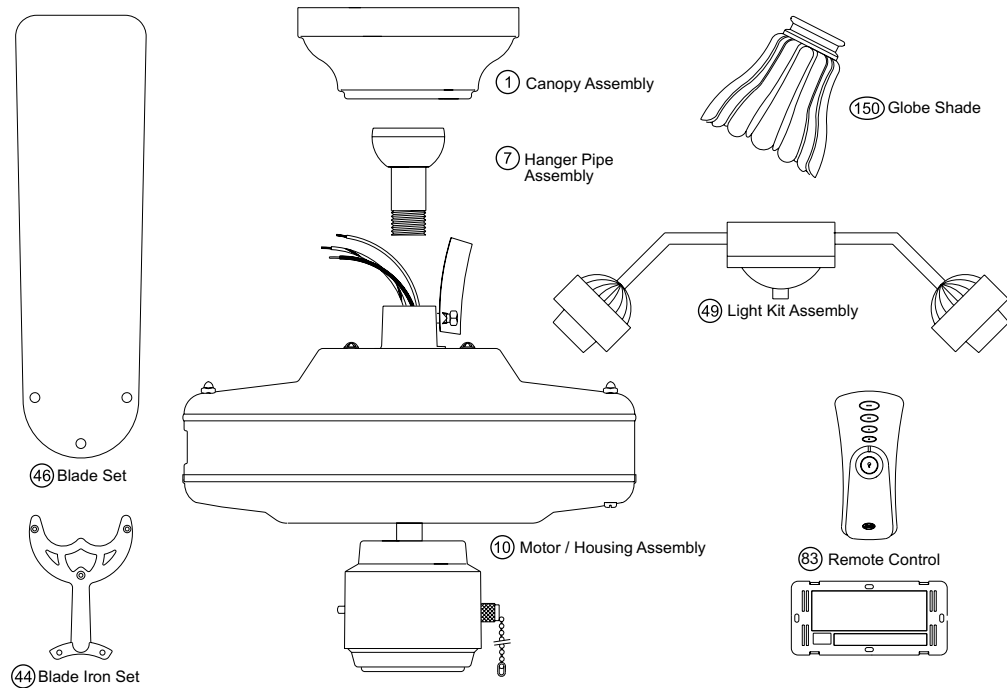

PARTS GUIDE

Using the Parts Guide below, check to make sure all parts are included in the box.
If parts are missing or damaged call 1-888-830-1326.
PLEASE DO NOT RETURN THIS PRODUCT TO THE STORE.

Before installing your fan, record the following information for your records and warranty assistance.

Fan Parts (Not Drawn to Scale)

Model Name _____
Catalog No. _____
Serial No. _____
Date Purchased _____
Where Purchased _____

Missing / Broken Parts:
Call 1-888-830-1326

1. **Fan does not work:**
1. Reference the Trouble Shooting guide in your Instruction Manual.
  2. Call your Local Service Center.
  3. Call Technical Support at 901-248-2222.

For additional information on:
Hunter Products • Trouble Shooting
Dealer Location • Service Center Locator
Call 1-800-448-6837
www.hunterfan.com

Hardware (Drawn to Scale)