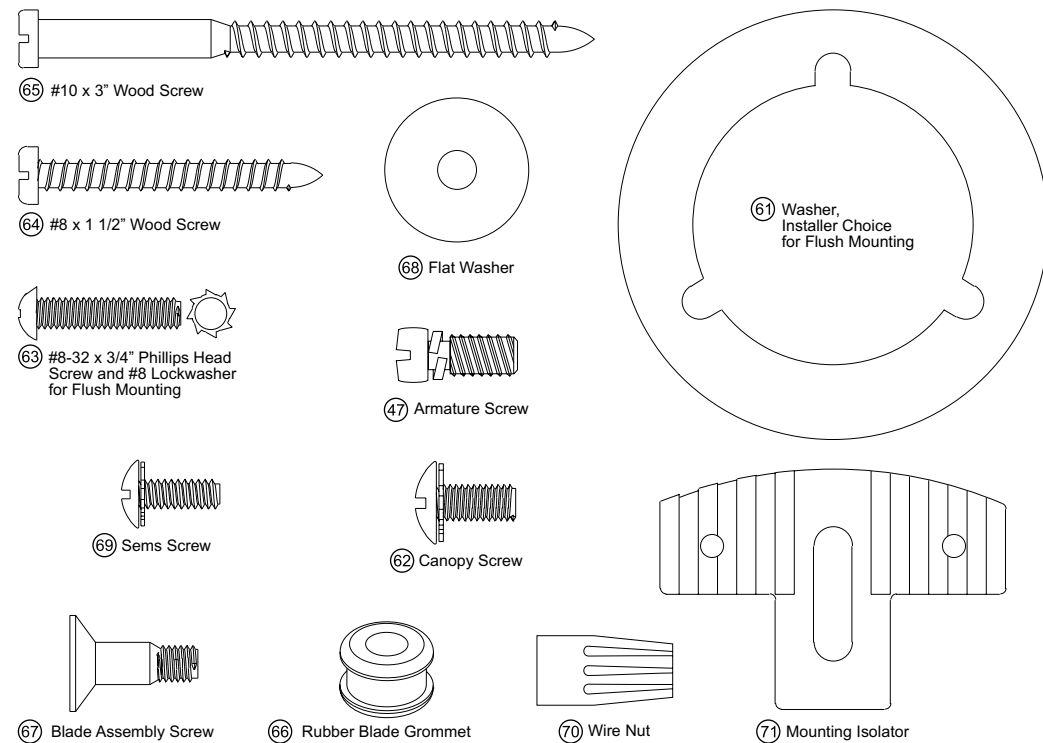

HUNTER Hunter Fan Company
2500 Frisco Avenue
Memphis, TN 38114
www.hunterfan.com

Parts List

Item #	Item Name	Qty	Model #	28010	28016
			Asm. Dwg. #	93139-01	93139-02
			Finish	Antique Brass	White
Item #	Item Name	Qty	Part #	Part #	Part #
1	Canopy Assembly	1	93414-00-800	93414-00-801	
2	* Hanger Bracket Assembly	1	74090-02-000	74090-02-000	
3	* Canopy	1	92697-01-121	92697-01-132	
7	Hanger Pipe Assembly	1	63722-02-000	63722-06-000	
10	Motor/Housing Assembly	1	93139-00-850	93139-00-851	
11	Hanger Adaptor	1	83783-01-119	83783-01-132	
12	* Screw, Set	2	03009-01-000	03009-01-000	
16	Housing, Top	1	92815-04-121	92815-04-132	
19	Cover, Bottom	1	92318-01-121	92318-01-132	
20	Motor Assembly	1	84169-07-000	84169-07-000	
23	* Switch Housing Mounting Plate	1	64156-01-000	64156-01-000	
24	* Screw, 6-32, 100 Degrees Countersink	4	63725-02-232	63725-02-133	
25	* Nut, Acorn	4	03493-01-232	03493-01-133	
26	* Screw, Machine	3	74508-36-232	74508-36-133	
29	* Switch Housing Cover	1	73450-01-121	73450-01-132	
30	* Switch Housing, Upper	1	83227-04-121	83227-04-132	
34	* Capacitor, Start	1	74132-01-000	74132-01-000	
35	* Capacitor, Run	1	74133-01-000	74133-01-000	
36	* Switch, Fan Speed Pull Chain	1	63784-01-000	63784-02-000	
37	* Switch, Reverse Assembly	1	63782-01-000	63782-02-000	
38	* Break Away Connector	1	73384-01-000	73384-01-000	
40	* Housing Cover Screw	2	74506-05-232	74506-05-133	
47	Screw, Blade Iron Armature	11	63755-01-000	63755-01-000	
129	* Washer, Switch Housing Mounting Plate	1	64155-01-000	64155-01-000	
44	Blade Iron Set	1	73461-28-000	73461-22-000	
46	Blade Set	1	73922-04-000	73922-03-000	
49	Light Kit Assembly	1	93022-30-000	93022-31-000	
60	* Hardware Kit	1	93061-00-860	93061-00-861	
61	Washer, Installers Choice	1	73788-01-000	73788-01-000	
62	Screw, Canopy	3	74510-04-232	74510-04-132	
63	Screw, LP Washer	3	74508-06-232	74508-06-232	
64	Screw, Wood	2	06512-01-000	06512-01-000	
65	Screw, Wood	2	03144-03-000	03144-03-000	
66	Grommet, Blade	16	05989-01-000	05989-02-000	
67	Screw, Blade Assembly	16	63730-01-000	63730-01-000	
68	Washer, Flat	4	06301-01-000	06301-01-000	
70	Wire Nut	4	05172-01-000	05172-01-000	
71	Mounting Isolator	2	74135-01-000	74135-01-000	
74	Light Kit Adapter	1	63688-01-121	63688-01-132	
75	* Balancing Kit	1	07570-01-000	07570-01-000	
83	Remote Control Assembly	1	64138-01-000	64138-01-000	
89	* Remote Control Sack Parts	1	64125-01-000	64125-01-000	
91	* Parts Guide	1	98000-01-033	98000-01-033	
101	* Owners Manual (English)	1	41353-01-000	41353-01-000	
102	* Owners Manual (Spanish)	1	41353-02-000	41353-02-000	
120	* Site Prep Guide (English)	1	41278-01-000	41278-01-000	
121	* Site Prep Guide (Spanish)	1	41278-02-000	41278-02-000	
150	Globe/Shade	1	74288-01-000	74288-01-000	
155	* Silencer Band	4	07538-01-000	07538-01-000	

* Items Not Shown