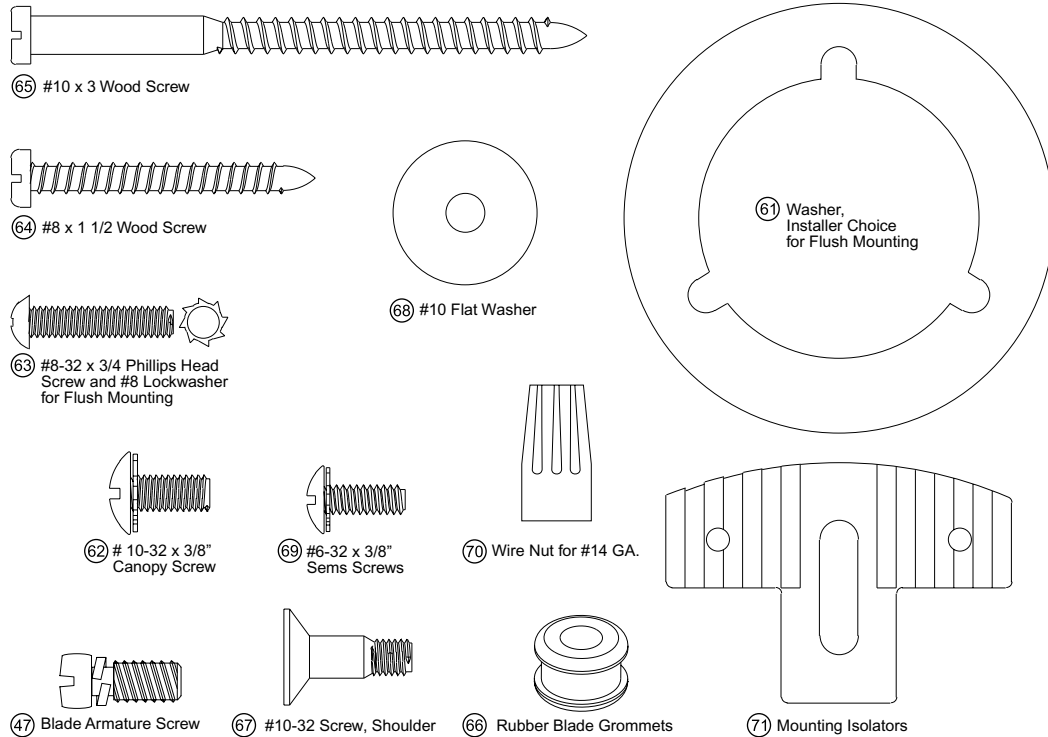

Hardware (Drawn to Scale)