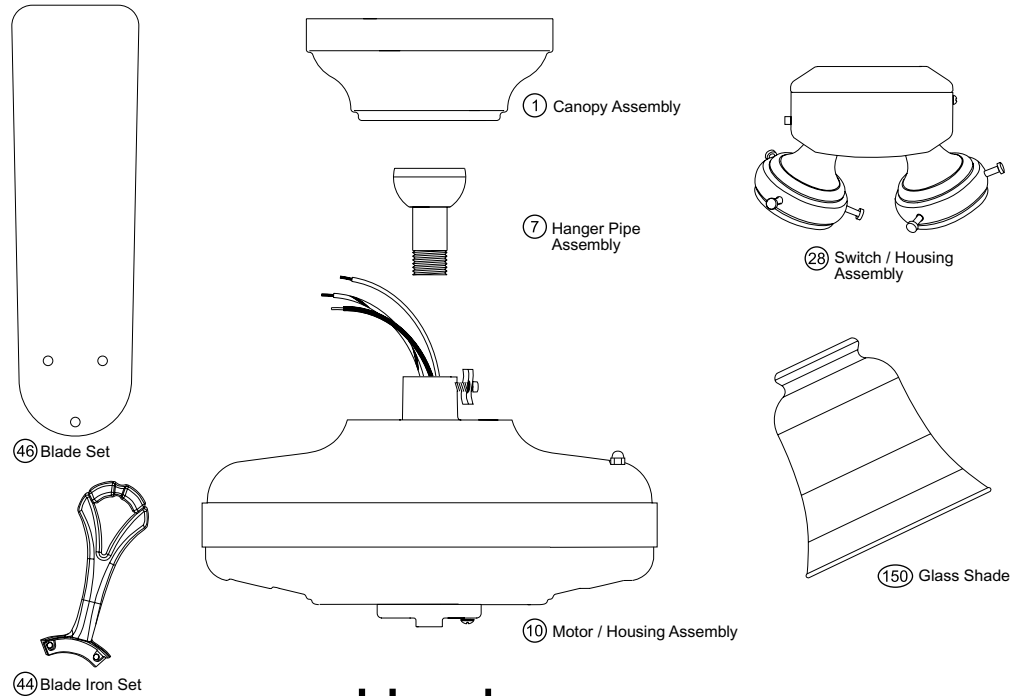

PARTS GUIDE

Using the Parts Guide below, check to make sure all parts are included in the box.
If parts are missing or damaged call 1-888-830-1326.
PLEASE DO NOT RETURN THIS PRODUCT TO THE STORE.

Before installing your fan, record the following information for your records and warranty assistance.

Fan Parts (Not Drawn to Scale)