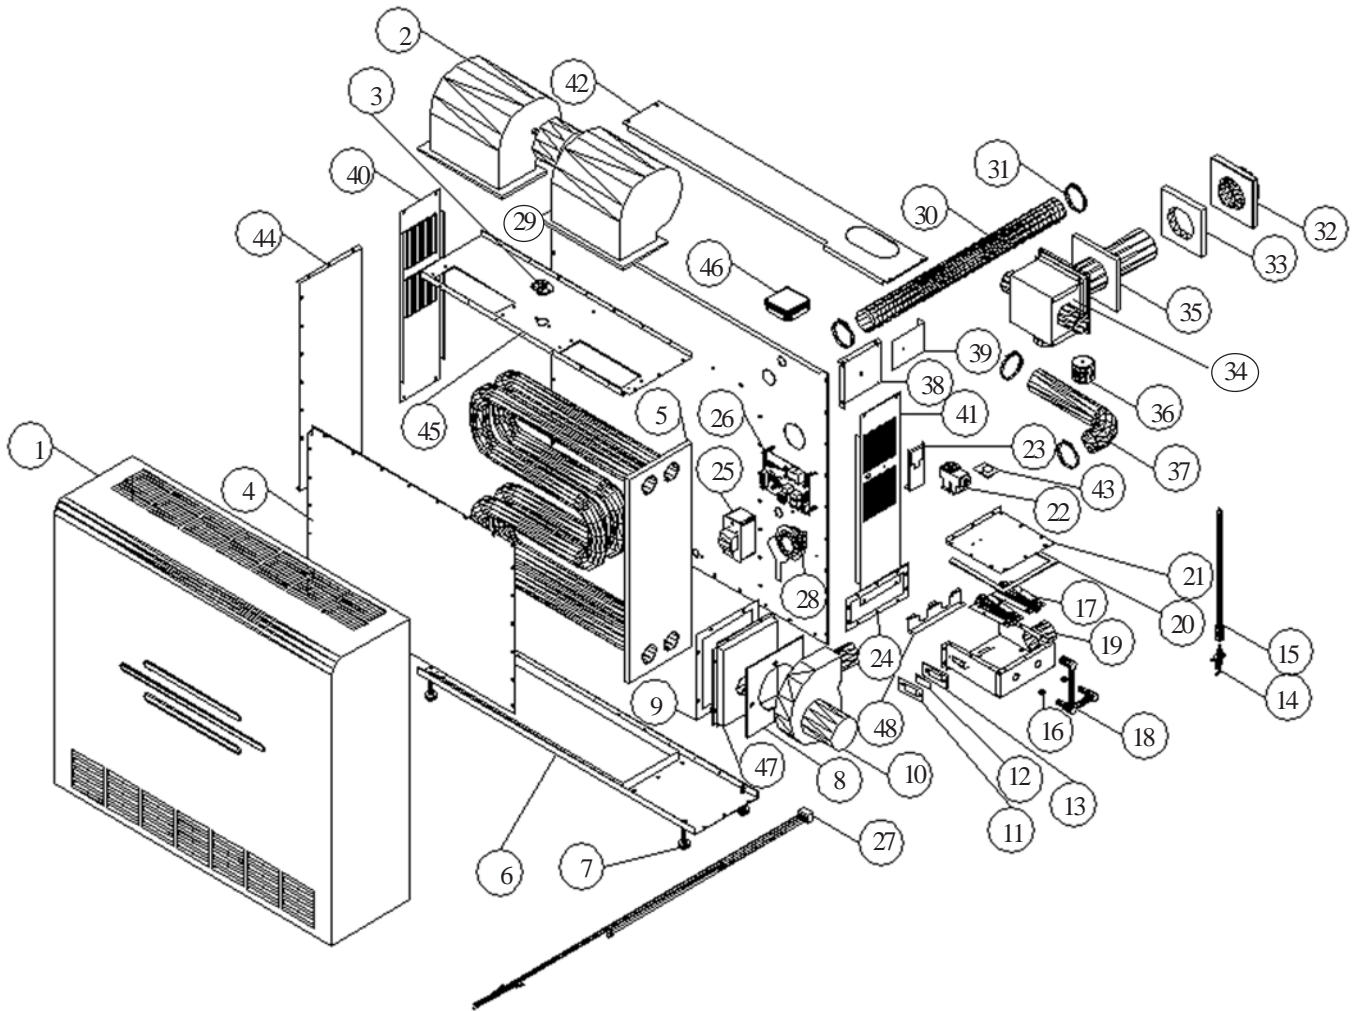

MODEL NUMBERS

HEDV253A - NAT. GAS

HEDV403A - NAT. GAS

HEDV254A - L.P. GAS

HEDV404A - L.P. GAS

**HI-EFFICIENT DIRECT VENT
WALL FURNACE**

Prices and specifications subject
to change without notice.

All prices are F.O.B. factory.