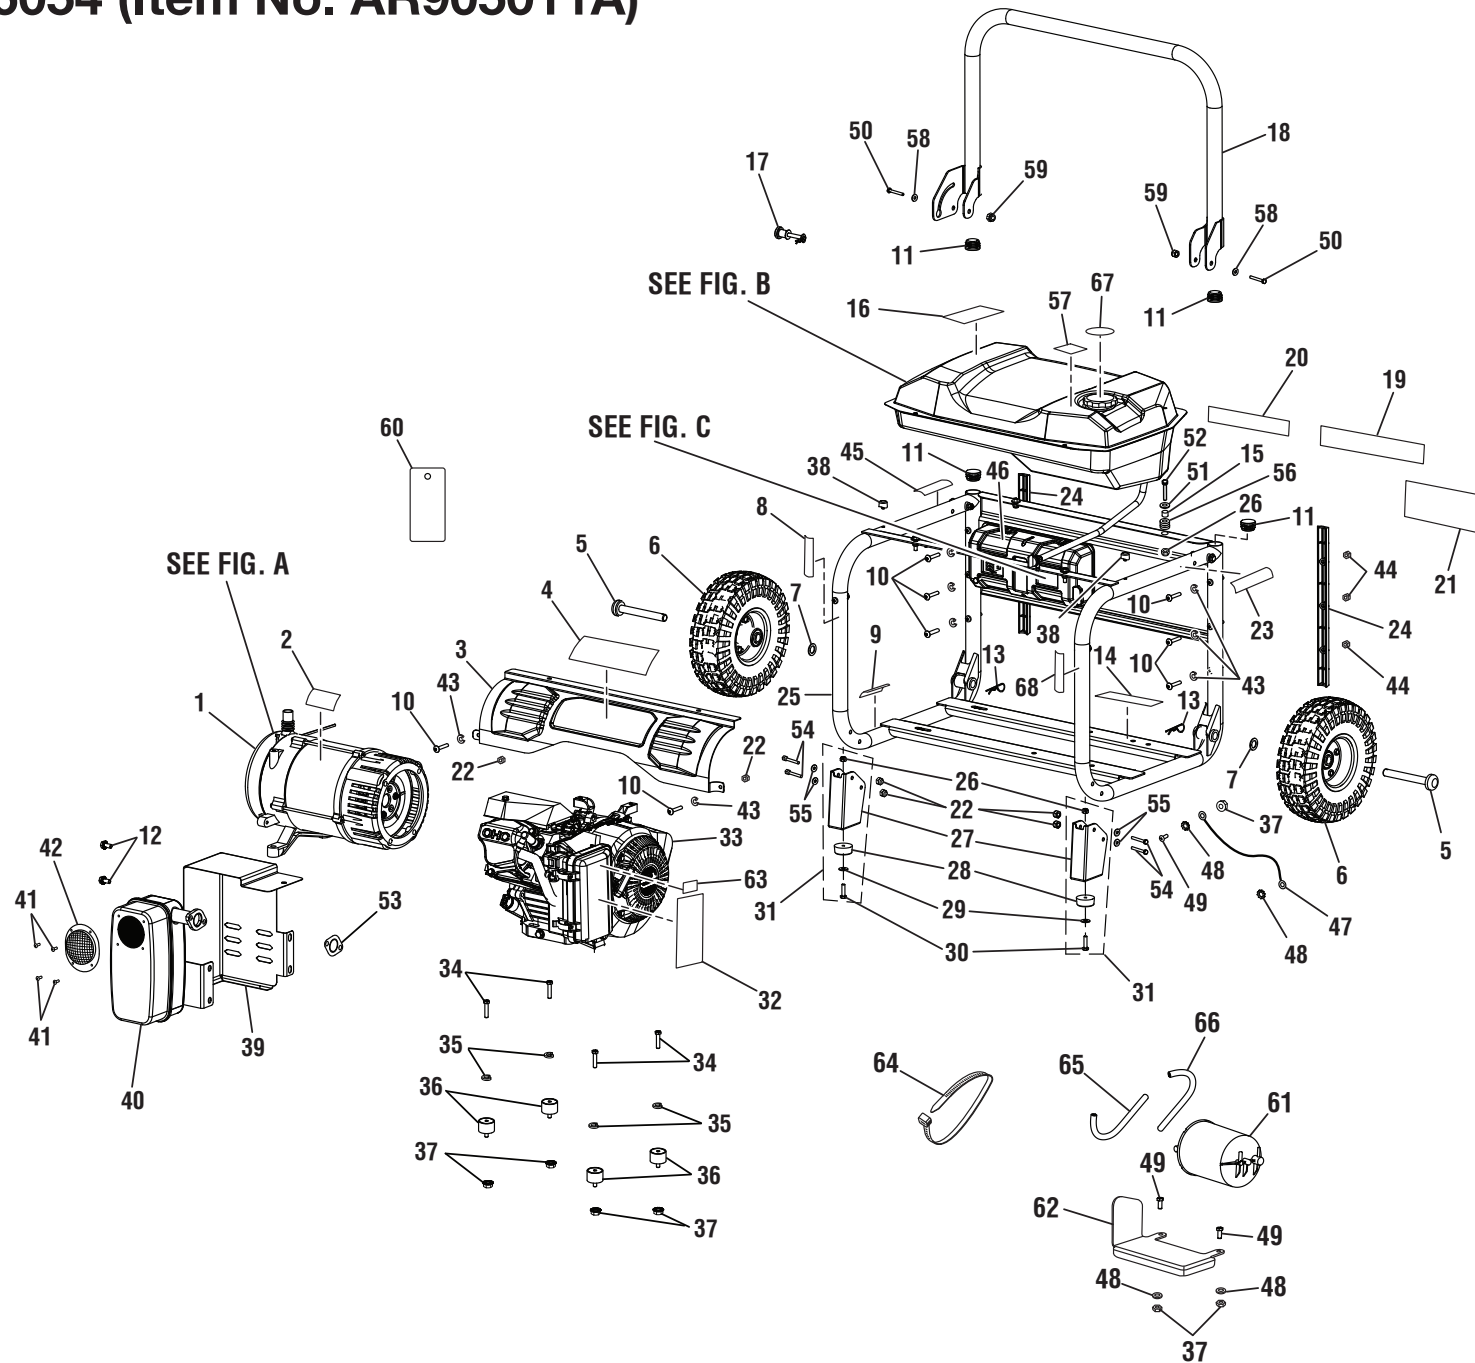

Model No. 986054 (Item No. AR905011A)

Model No. 986054 (Item No. AR905011A) 5000 Watt Generator

KEY P/N	DESCRIPTION	QTY	KEY P/N	DESCRIPTION	QTY	KEY P/N	DESCRIPTION	QTY			
1	20000571	Generator Head Assembly (See Figure A) ..	1	25	20000566	Frame Assembly.....	1	49	20000619	Bolt (5/16-18 x 3/4 in.).....	3
2	20000883	Data Label	1	26	20000419	Lock Nut (1/4-20)	8	50	20000482	Bolt (M8 x 55 mm, Hex Hd.).....	2
3	20000561	Back Panel Assembly (Incl. Key No. 4)	1	27	20000606	Foot	2	51	20000596	Washer (1/4 in.).....	4
4	20000647	Back Panel Logo Label	1	28	20000485	Wear Pad	2	52	20000620	Bolt (1/4-20 x 1 in.).....	4
5	20000592	Axle.....	2	29	20000420	Washer (1/4 in.).....	2	53	20000599	Muffler Gasket	1
6	20000563	Wheel.....	2	30	20000486	Bolt (1/4-20 x 1 in., Hex Hd.).....	2	54	20000618	Bolt (1/4-20 x 2 in., T30 Torx Hd.)	4
7	20000602	Washer (5/8 in.).....	2	31	20000575	Foot Assembly (Incl. Key Nos. 26-30)	2	55	20000597	Washer (1/4 in.).....	4
8	20000646	Hot Surface Label.....	1	32	20000642	Starting Instruction Label	1	56	20000581	Isolator (Fuel Tank)	4
9	20000519	Label (UL fire warning).....	1	33	**	Engine (Subaru EX30).....	1	57	20000651	E85 Label.....	1
10	20000617	Bolt (1/4-20 x 42.5 mm, Torx Hd.)	8	34	20000610	Bolt (5/16-18 x 1.5 in.).....	4	58	20000595	Washer (3/8 in.).....	2
11	20000579	End Cap.....	4	35	20000603	Lock Washer (5/16).....	4	59	20000632	Hex Nut (M8)	2
12	20000612	Bolt (5/16-24 x 5/8 in.).....	2	36	20000582	Isolator (Generator).....	4	60	20000655	Danger Hang Tag.....	1
13	20000628	Hitch Pin	2	37	20000627	Hex Nut (5/16-18, Flange Hd.)	7	61	20000887	Canister	1
14	20000649	Lubricant Label.....	1	38	20000586	Rubber Handle Bumper	2	62	20000607	Canister Bracket.....	1
15	20000577	Spacer (Fuel Tank Isolator).....	4	39	20000601	Back Muffler Cover.....	1	63	20000643	Choke Label	1
16	20000641	CPSC Label.....	1	40	20000568	Muffler (Subaru EX30).....	1	64	20000637	Cable Tie	1
17	20000562	Handle Release Pin Assembly.....	1	41	20000616	Screw (8-32 x 3/8 in.)	4	65	20000583	Purge Hose.....	1
18	20000570	Handle Assembly	1	42	20000594	Spark Arrestor	1	66	20000589	Rollover Hose	1
19	20000648	Danger Label	1	43	20000634	Lock Washer (M6).....	8	67	20000652	Fuel Stabilizer Label	1
20	20000639	Ground Warning Label	1	44	20000633	Hex Nut (1/4-20).....	6	68	20000654	Fire Distance Label.....	1
21	20000638	Logo Label.....	1	45	20000640	Pin Release Label.....	1	NOT SHOWN:			
22	20000626	Lock Nut (1/4-20)	6	46	20000560	Control Panel (See Figure C)	1	20000882	Operator's Manual.....	1	
23	20000653	Fire Danger Label	1	47	20000556	Ground Wire Assembly.....	1				
24	20000580	Frame Slide Rails.....	2	48	20000605	Star Washer (5/16 in.).....	4				

* Standard Hardware Item – May Be Purchased Locally
** Parts available at your local Subaru Robin dealer