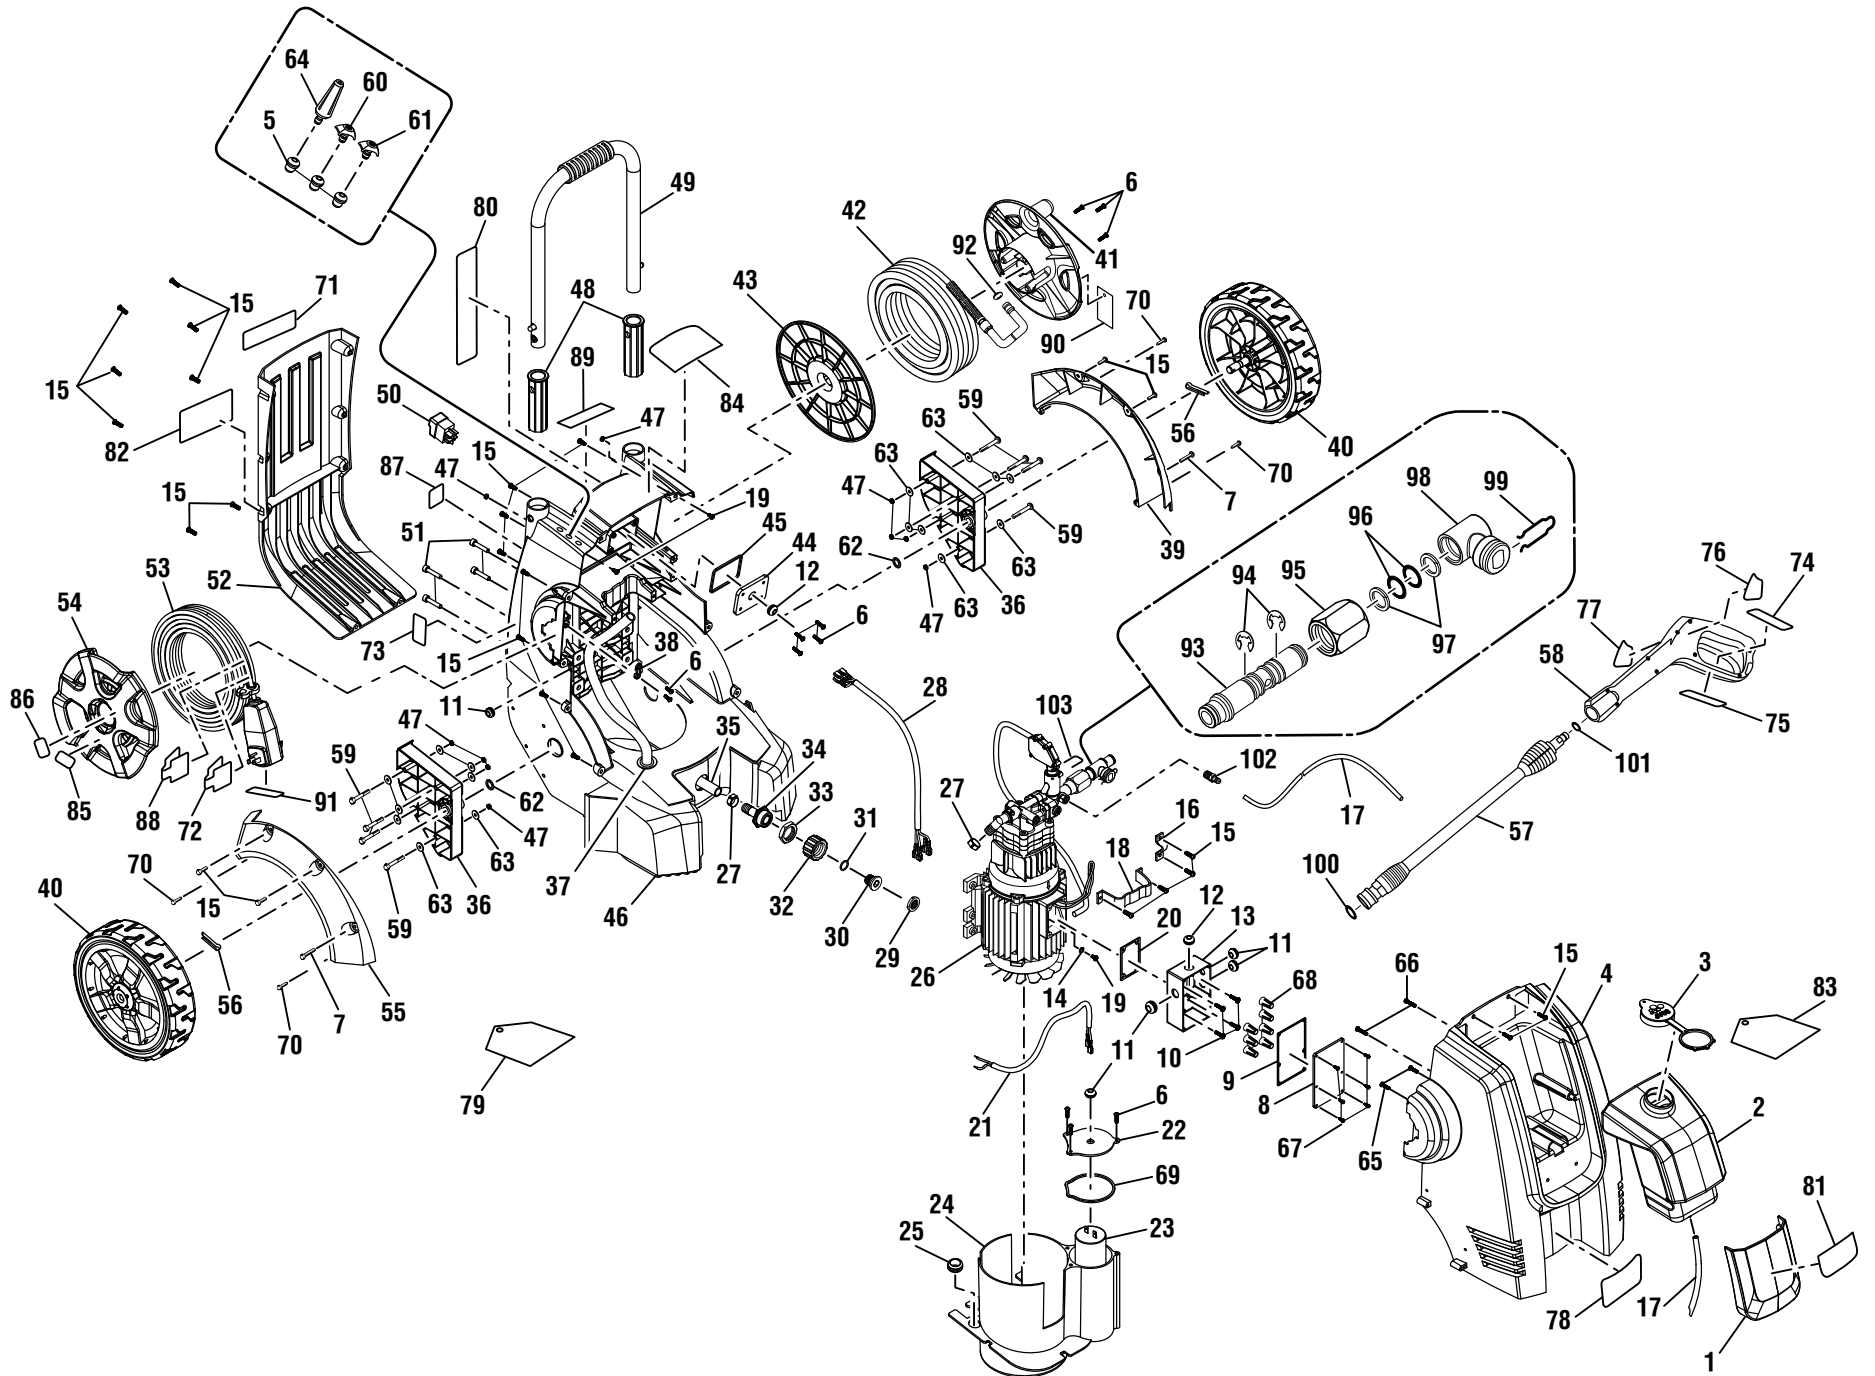

POWERSTROKE PRESSURE WASHER — MODEL NOS. PS171433D

POWERSTROKE PRESSURE WASHER – MODEL NOS. PS171433D

The model number will be found on a label attached to the housing. Always mention the model number in all correspondence regarding your **PRESSURE WASHER** or when ordering replacement parts.

PARTS LIST