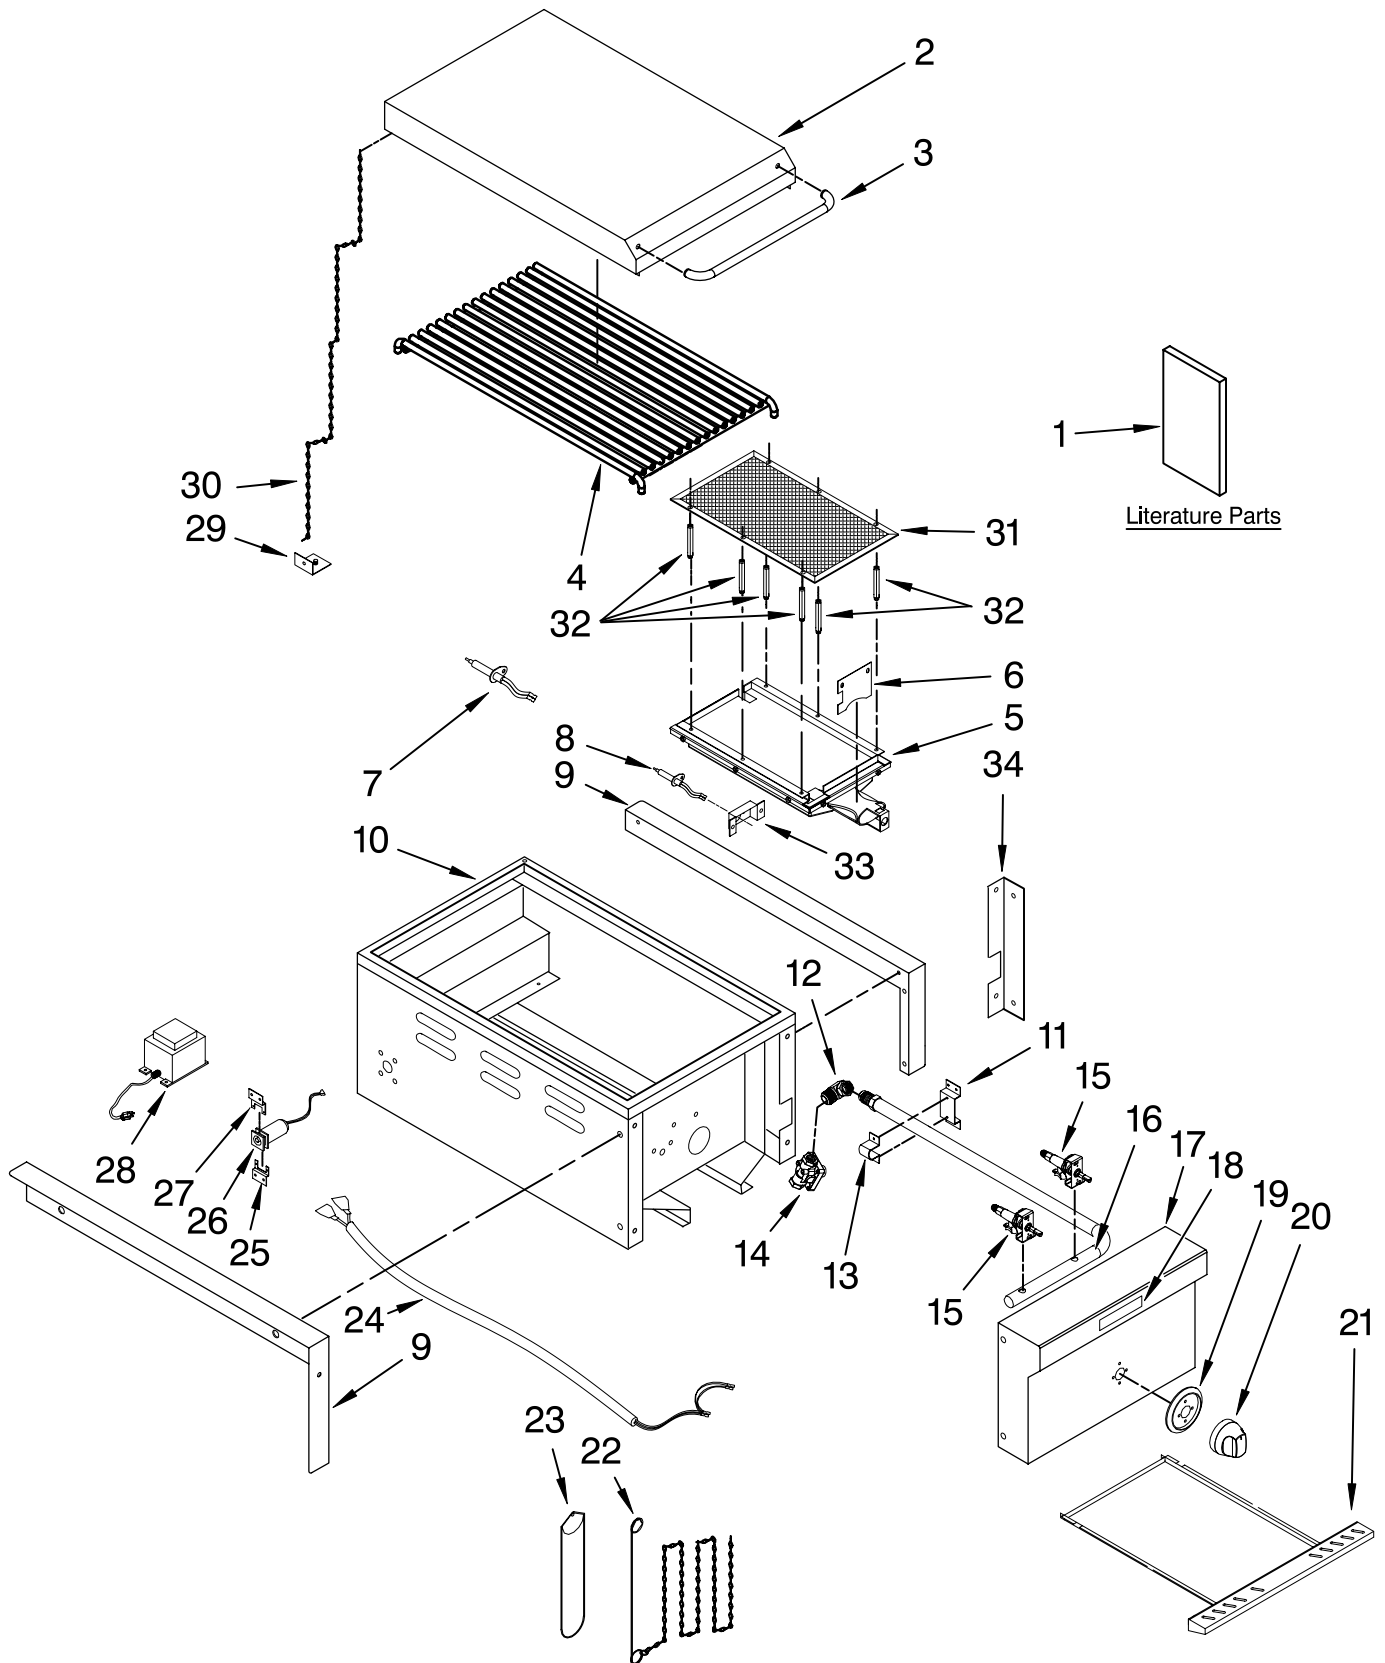

KitchenAid® SIDE BURNER PARTS

BUILT-IN SIDE BURNER

For Model: KBEU121TSS00
(STAINLESS)

FOR ORDERING INFORMATION REFER TO PARTS PRICE LIST

SIDE BURNER PARTS

For Model: KBEU121TSS00
(STAINLESS)

<u>Illus. No.</u>	<u>Part No.</u>	<u>DESCRIPTION</u>
1	W10110732	Literature U & C Guide / Instructions, Installation
2	W10198794	Cover, Burner
3	W10137053	Bar, Tool
4	W10137073	Grate, Burner
5	W10137071	Burner, Sear
6	W10137070	Panel, Burner
7	W10134826	Ignitor, Gas Colctr
8	W10198798	Ignitor, Surface
9		Flange
	W10198800	Right
	W10198810	Left
10	W10198812	Box, Burner
11	W10128749	Base, Manifold
12	W10128748	Connector, Brass
13	W10128747	Fitting, Manifold
14	W10140748	Regulator (NG)
15	W10128764	Valve, Burner
16	W10198806	Manifold
17	W10198805	Panel, Control
18	W10128751	Nameplate
19	W10140753	Bezel, Knob
20	W10141176	Knob
21	W10198808	Drip Tray Assy
22	W10198809	Rod, Lighting
23	W10128703	Bag, Ltg rod
24	W10141183	Harness, Wire
25	W10132695	Bracket, Trnsfrmr (Bottom)
26	W10198814	Outlet, Trnsfrmr
27	W10132694	Bracket, Transfrmr (Top)
28	W10141184	Transformer
29	W10137088	Stator, Chain
30	W10137089	Chain
31	W10137068	Screen
32	W10198797	Rod, Connecting
33	W10134798	Bracket, Sear Ign.
34		Control Panel Trim
	W10198801	Left
	W10198803	Right

FOR ORDERING INFORMATION REFER TO PARTS PRICE LIST