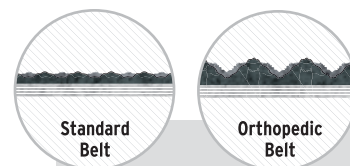

The "O" Option

Experience maximum shock absorption and comfort with the optional Orthopedic Belt.

So quiet you can almost hear yourself getting fitter

All True Z5.5 Series Treadmills feature a state-of-the-art 3 hp motor that, when coupled with its superior belt and deck system, **gives you the best workout possible without disturbing other members of your household or your neighbors.** You can also better enjoy your favorite TV show or music while you use your True.