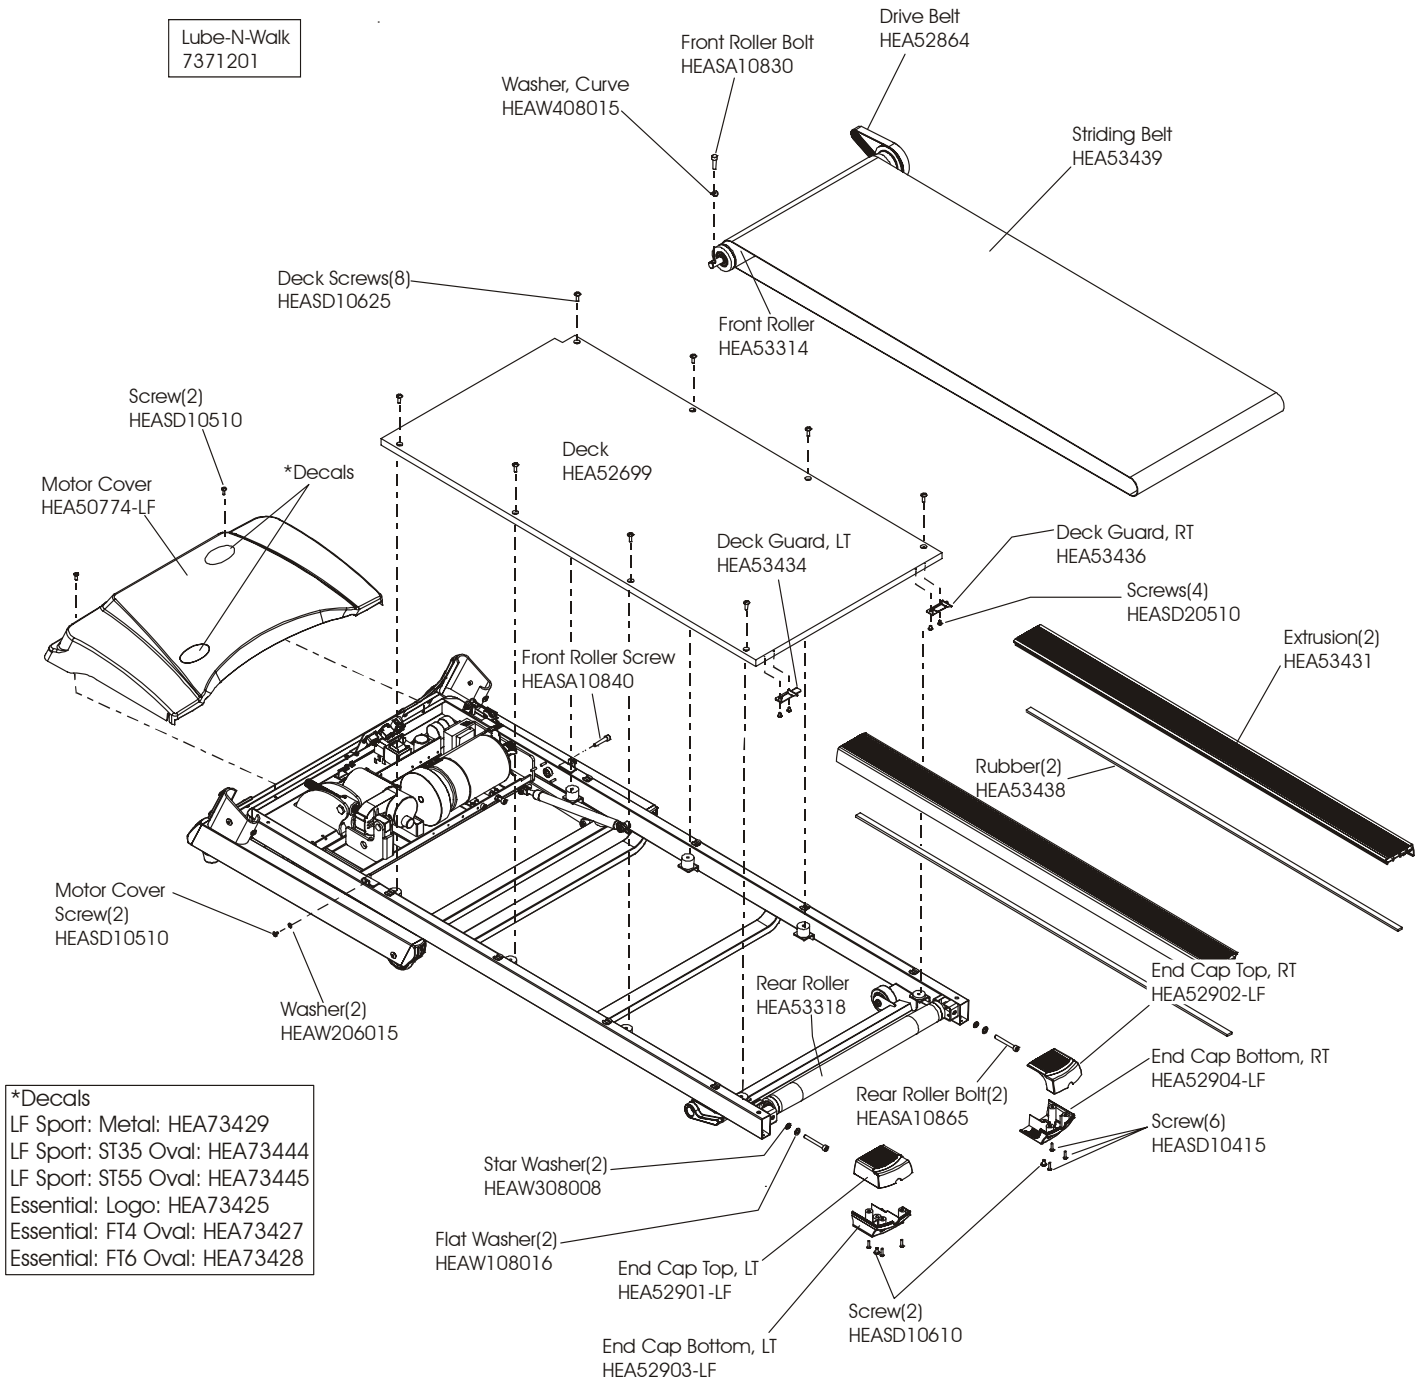

LF Sport Treadmill - TRST55-XXXX-01

Unit Assembly

Rev. 04/26/06

LF Sport Treadmill - TRST55-XXXX-01

Belt and Deck

LF Sport Treadmill - TRST55-XXXX-01

Frame Components

LF Sport Treadmill - TRST55-XXXX-01

Drive Components

LF Sport Treadmill - TRST55-XXXX-01

Base Frame

LF Sport Treadmill - TRST55-XXXX-01

Cylinder and Linkages

LF Sport Treadmill - TRST55-XXXX-01

Upright Posts

Note: Hardware Bag, HEALF-05

LF Sport Treadmill - TRST55-XXXX-01

T830 Console

Model Number	Language/ Units	Overlay	PCB	Console No Decals	Console Decals
TRST55-0000-01	Eng/Eng+Met	HEA73423	HEAD105007	HEALD-RCKM12-HS01	HEA73430 (2)
TRFT6-0000-01	Eng/Eng+Met	HEA73423	HEAD105007	HEALD-RCKM12-HS01	HEA73426 (2)
TRST55-0101-01	Ger/Met	HEAK70062	-	-	-

LF Sport Treadmill - TRST55-XXXX-01 Wiring Diagram

Description	Part Number
Power Cord ASU/CA	HEA50889-A
HEA: European Line Cord	HEA50889-B
HEA: Australian Line Cord	HEA50889-CA
HEA: UK Line Cord	HEA50889-E