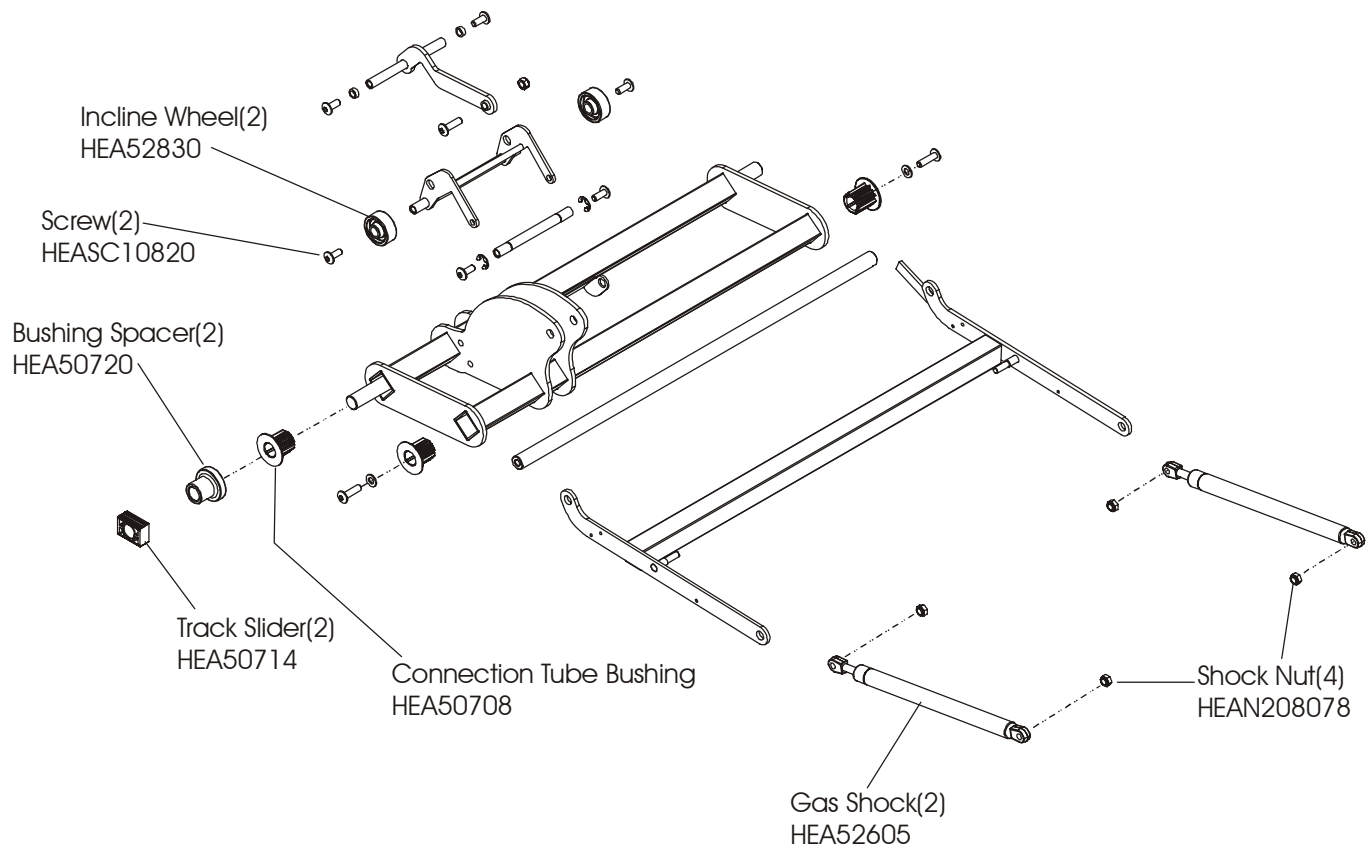

Drive Components

LF Sport Treadmill - TRST55-XXXX-01

Base Frame

LF Sport Treadmill - TRST55-XXXX-01

Cylinder and Linkages

LF Sport Treadmill - TRST55-XXXX-01

Upright Posts

Note: Hardware Bag, HEALF-05

LF Sport Treadmill - TRST55-XXXX-01

T830 Console

Model Number	Language/ Units	Overlay	PCB	Console No Decals	Console Decals
TRST55-0000-01	Eng/Eng+Met	HEA73423	HEAD105007	HEALD-RCKM12-HS01	HEA73430 (2)
TRFT6-0000-01	Eng/Eng+Met	HEA73423	HEAD105007	HEALD-RCKM12-HS01	HEA73426 (2)
TRST55-0101-01	Ger/Met	HEAK70062	-	-	-

LF Sport Treadmill - TRST55-XXXX-01 Wiring Diagram

Description	Part Number
Power Cord ASU/CA	HEA50889-A
HEA: European Line Cord	HEA50889-B
HEA: Australian Line Cord	HEA50889-CA
HEA: UK Line Cord	HEA50889-E