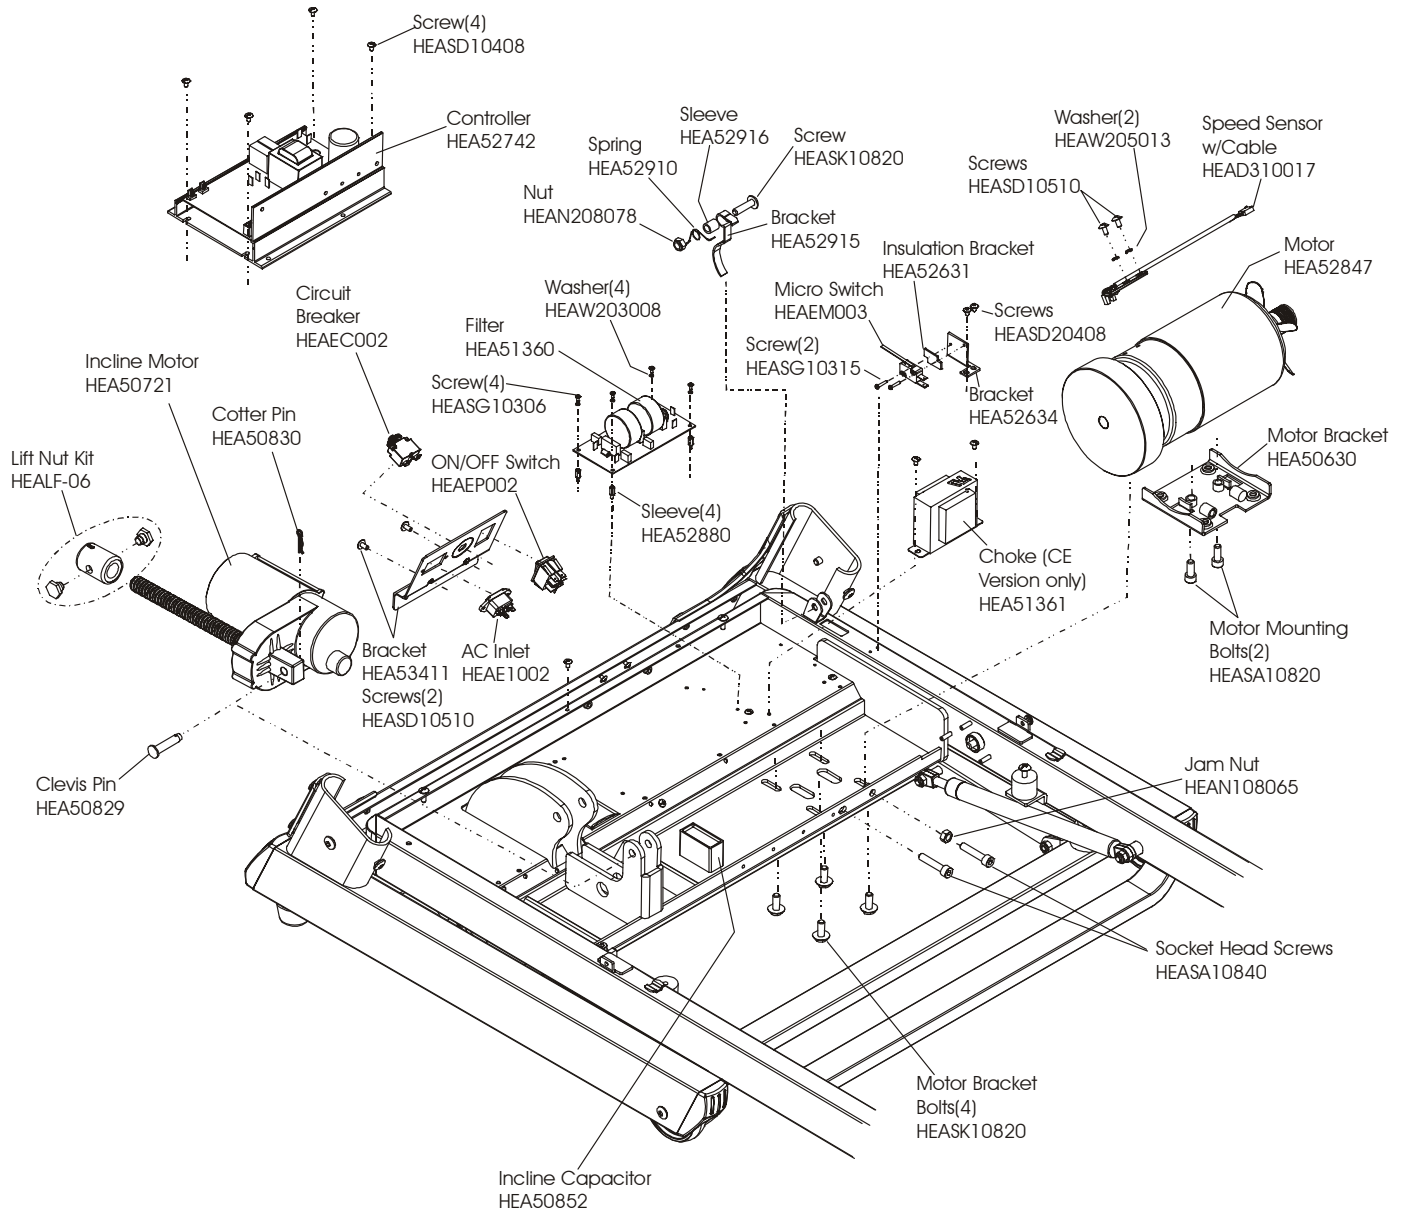

LF Sport Treadmill - TRST55-XXXX-01

Unit Assembly

Rev. 04/26/06

LF Sport Treadmill - TRST55-XXXX-01

Belt and Deck

LF Sport Treadmill - TRST55-XXXX-01

Frame Components

LF Sport Treadmill - TRST55-XXXX-01

Drive Components

LF Sport Treadmill - TRST55-XXXX-01

Base Frame

LF Sport Treadmill - TRST55-XXXX-01

Cylinder and Linkages

LF Sport Treadmill - TRST55-XXXX-01

Upright Posts

Note: Hardware Bag, HEALF-05

LF Sport Treadmill - TRST55-XXXX-01

T830 Console

Model Number	Language/ Units	Overlay	PCB	Console No Decals	Console Decals
TRST55-0000-01	Eng/Eng+Met	HEA73423	HEAD105007	HEALD-RCKM12-HS01	HEA73430 (2)
TRFT6-0000-01	Eng/Eng+Met	HEA73423	HEAD105007	HEALD-RCKM12-HS01	HEA73426 (2)
TRST55-0101-01	Ger/Met	HEAK70062	-	-	-

LF Sport Treadmill - TRST55-XXXX-01 Wiring Diagram

Description	Part Number
Power Cord ASU/CA	HEA50889-A
HEA: European Line Cord	HEA50889-B
HEA: Australian Line Cord	HEA50889-CA
HEA: UK Line Cord	HEA50889-E