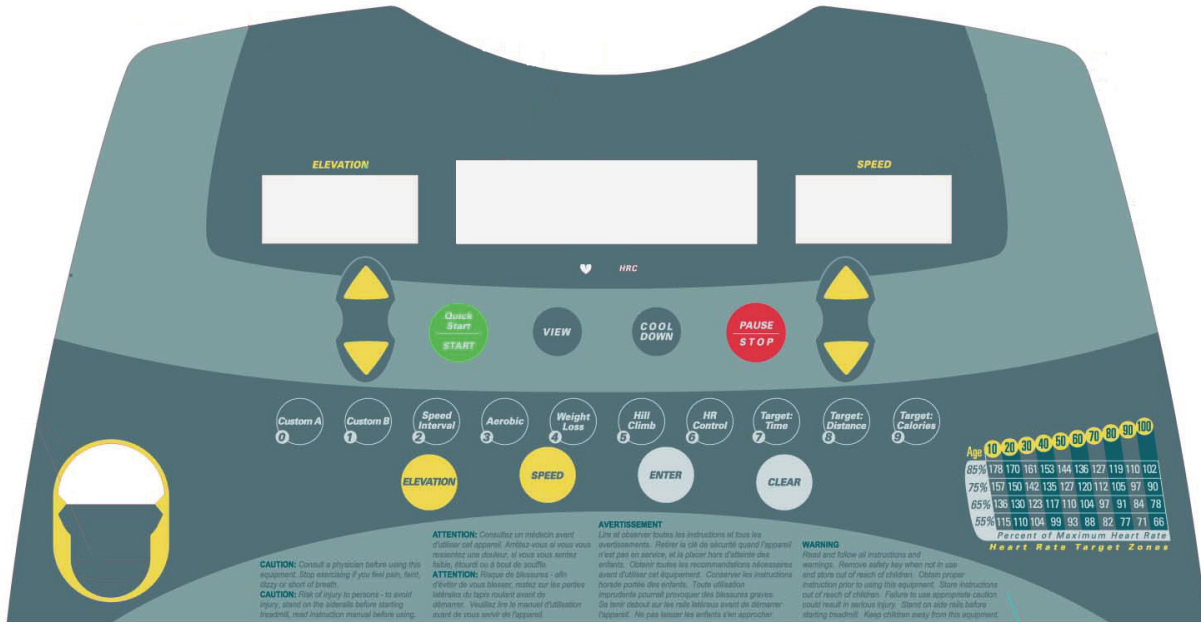

LF Sport Treadmill - TRST55-XXXX-01

T830 Console

Model Number	Language/ Units	Overlay	PCB	Console No Decals	Console Decals
TRST55-0000-01	Eng/Eng+Met	HEA73423	HEAD105007	HEALD-RCKM12-HS01	HEA73430 (2)
TRFT6-0000-01	Eng/Eng+Met	HEA73423	HEAD105007	HEALD-RCKM12-HS01	HEA73426 (2)
TRST55-0101-01	Ger/Met	HEAK70062	-	-	-