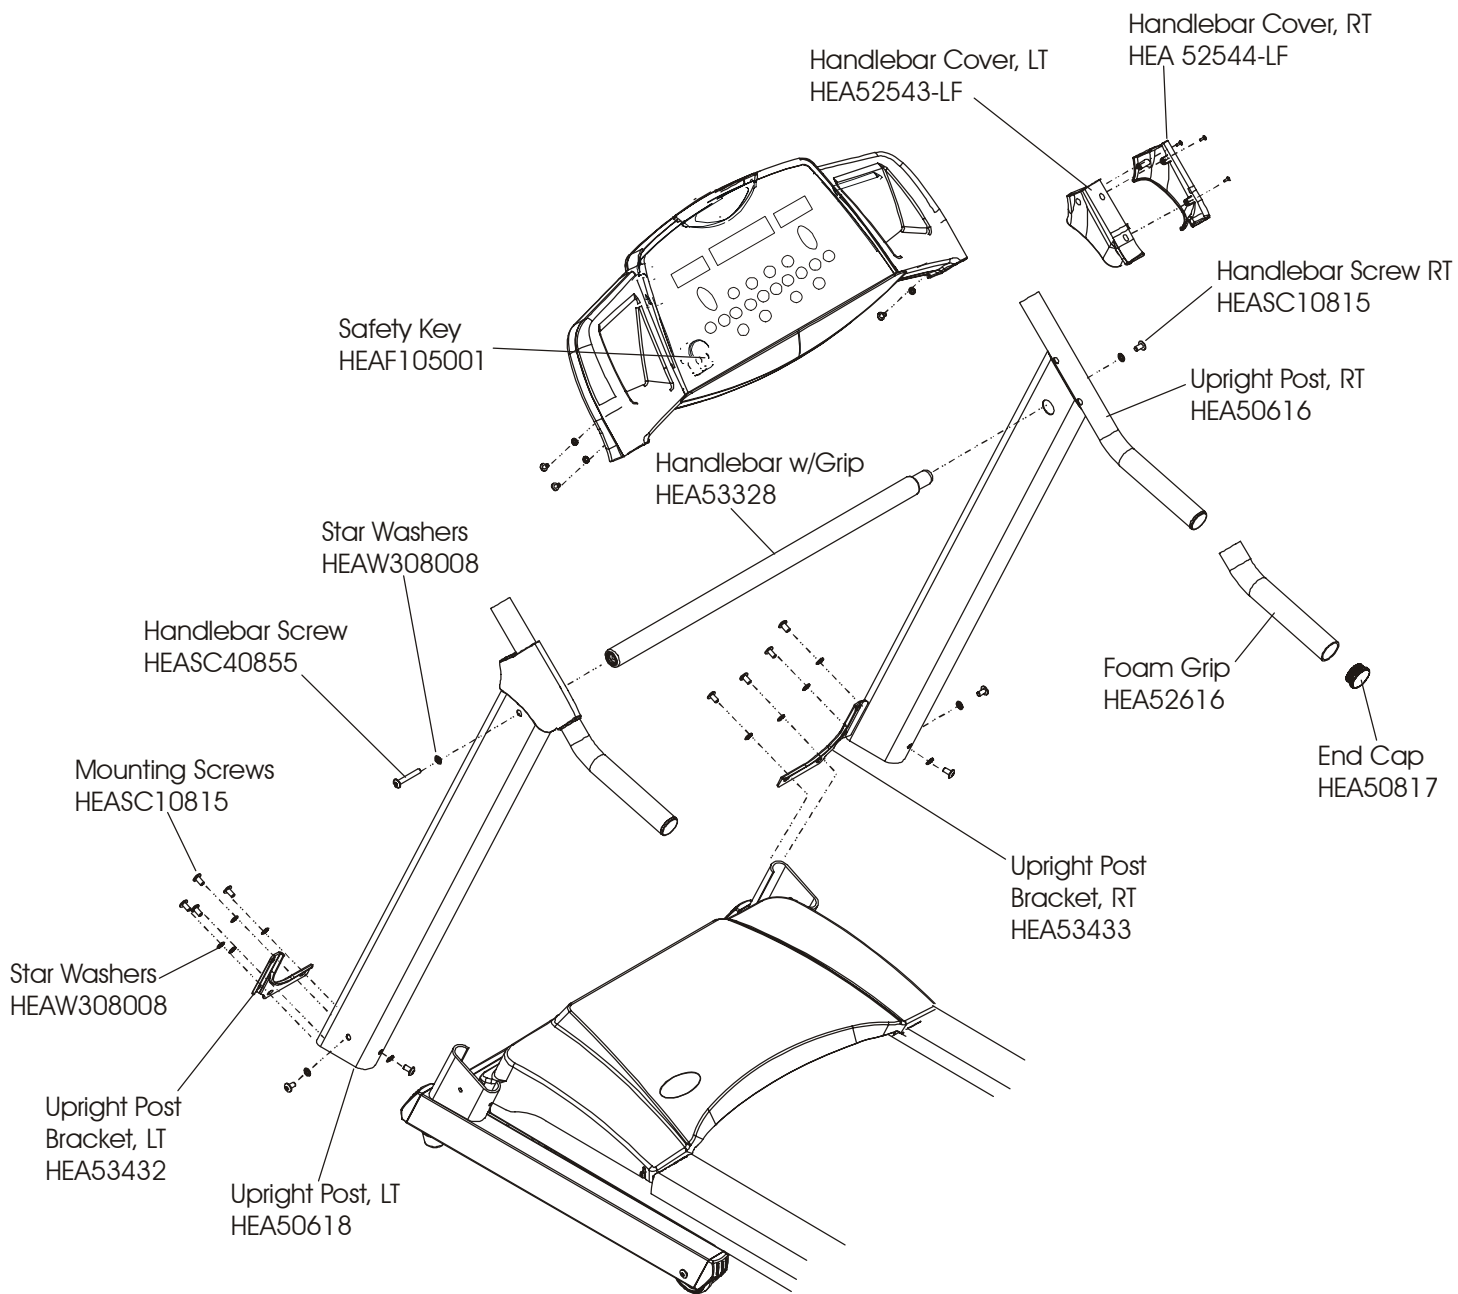

LF Sport Treadmill - TRST55-XXXX-01

Unit Assembly

Rev. 04/26/06

LF Sport Treadmill - TRST55-XXXX-01

Belt and Deck

LF Sport Treadmill - TRST55-XXXX-01

Frame Components

LF Sport Treadmill - TRST55-XXXX-01

Drive Components

LF Sport Treadmill - TRST55-XXXX-01

Base Frame

LF Sport Treadmill - TRST55-XXXX-01

Cylinder and Linkages

LF Sport Treadmill - TRST55-XXXX-01

Upright Posts

Note: Hardware Bag, HEALF-05

LF Sport Treadmill - TRST55-XXXX-01

T830 Console

Model Number	Language/ Units	Overlay	PCB	Console No Decals	Console Decals
TRST55-0000-01	Eng/Eng+Met	HEA73423	HEAD105007	HEALD-RCKM12-HS01	HEA73430 (2)
TRFT6-0000-01	Eng/Eng+Met	HEA73423	HEAD105007	HEALD-RCKM12-HS01	HEA73426 (2)
TRST55-0101-01	Ger/Met	HEAK70062	-	-	-

LF Sport Treadmill - TRST55-XXXX-01 Wiring Diagram

Description	Part Number
Power Cord ASU/CA	HEA50889-A
HEA: European Line Cord	HEA50889-B
HEA: Australian Line Cord	HEA50889-CA
HEA: UK Line Cord	HEA50889-E