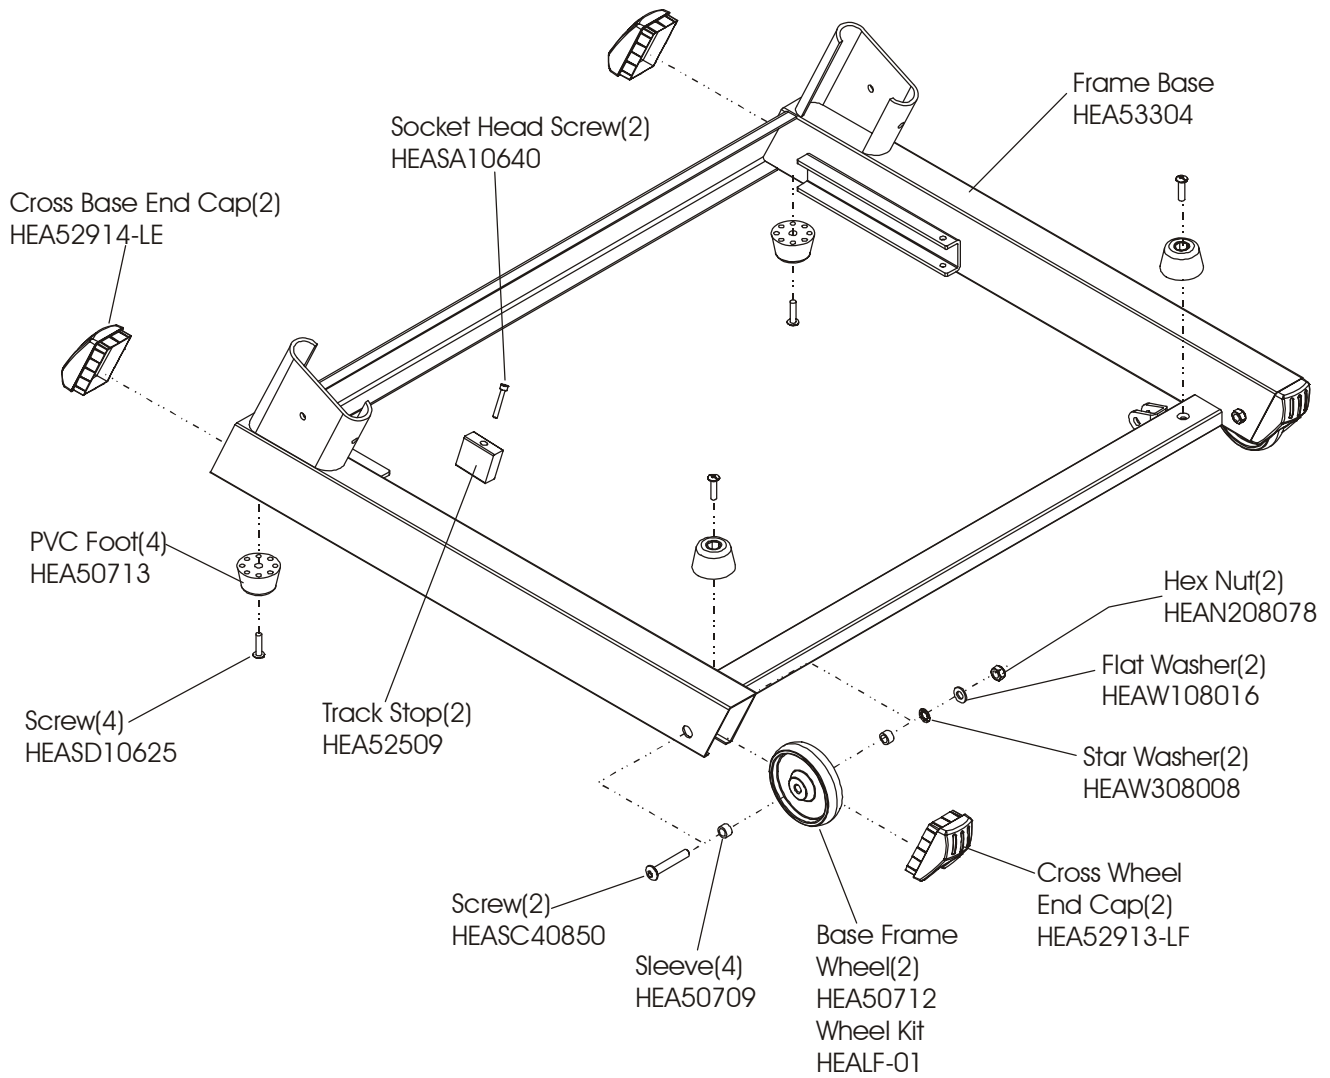

LF Sport Treadmill - TRST55-XXXX-01

Unit Assembly

Rev. 04/26/06

LF Sport Treadmill - TRST55-XXXX-01

Belt and Deck

LF Sport Treadmill - TRST55-XXXX-01

Frame Components

LF Sport Treadmill - TRST55-XXXX-01

Drive Components

LF Sport Treadmill - TRST55-XXXX-01

Base Frame

LF Sport Treadmill - TRST55-XXXX-01

Cylinder and Linkages

LF Sport Treadmill - TRST55-XXXX-01

Upright Posts

Note: Hardware Bag, HEALF-05

LF Sport Treadmill - TRST55-XXXX-01

T830 Console

Model Number	Language/ Units	Overlay	PCB	Console No Decals	Console Decals
TRST55-0000-01	Eng/Eng+Met	HEA73423	HEAD105007	HEALD-RCKM12-HS01	HEA73430 (2)
TRFT6-0000-01	Eng/Eng+Met	HEA73423	HEAD105007	HEALD-RCKM12-HS01	HEA73426 (2)
TRST55-0101-01	Ger/Met	HEAK70062	-	-	-

LF Sport Treadmill - TRST55-XXXX-01 Wiring Diagram

Description	Part Number
Power Cord ASU/CA	HEA50889-A
HEA: European Line Cord	HEA50889-B
HEA: Australian Line Cord	HEA50889-CA
HEA: UK Line Cord	HEA50889-E