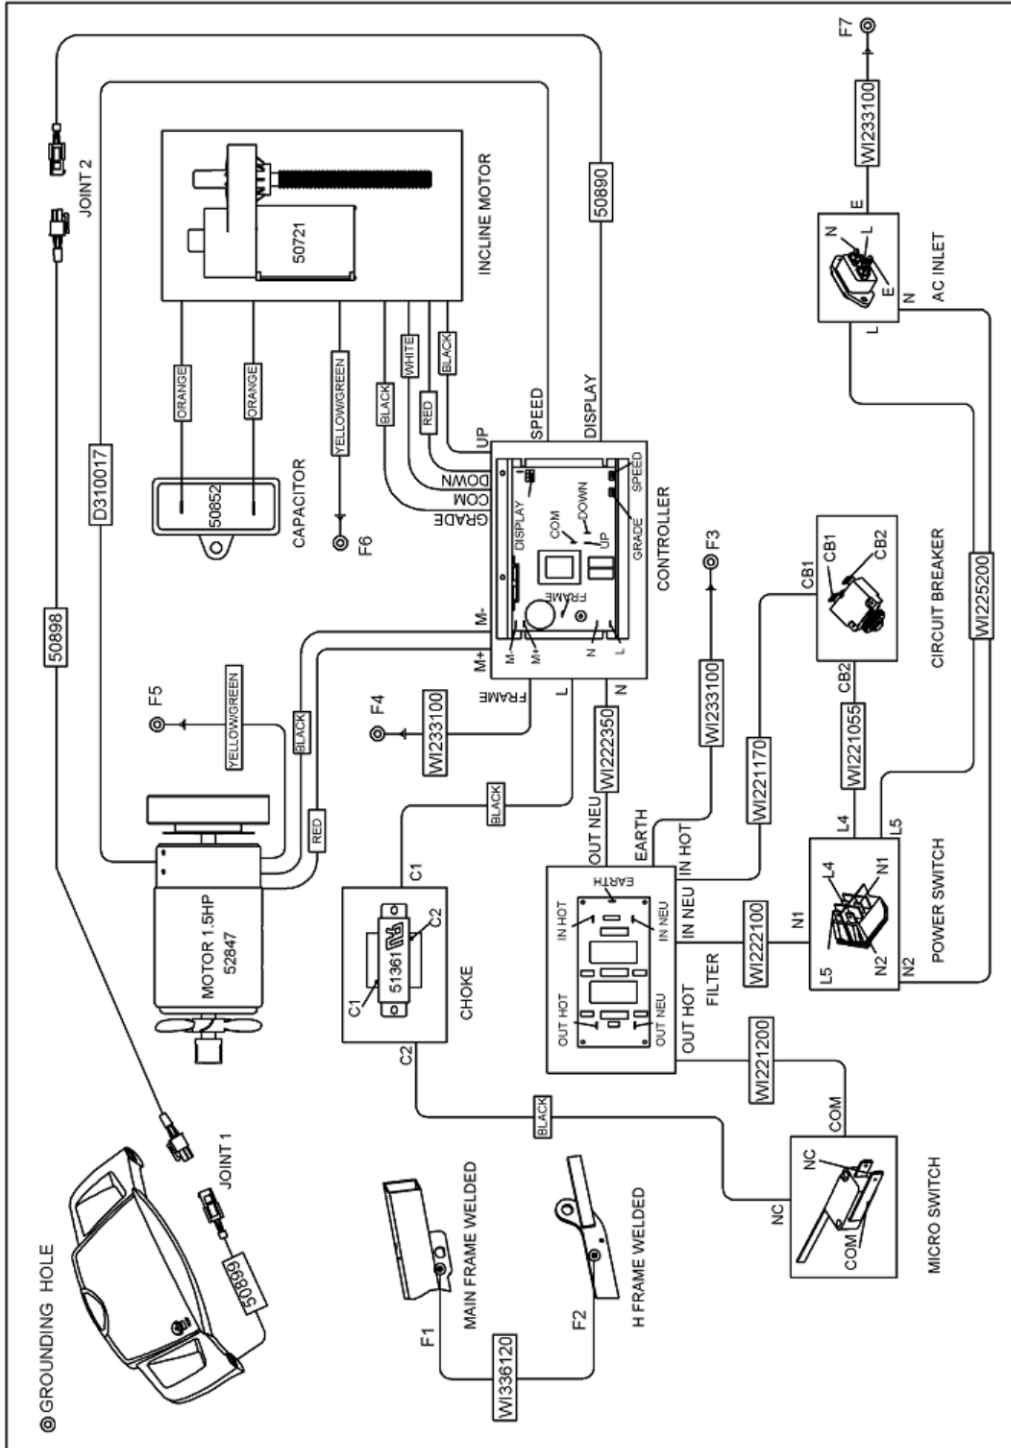

LF Sport Treadmill - TRST55-XXXX-01

Unit Assembly

Rev. 04/26/06

LF Sport Treadmill - TRST55-XXXX-01

Belt and Deck

LF Sport Treadmill - TRST55-XXXX-01

Frame Components

LF Sport Treadmill - TRST55-XXXX-01

Drive Components

LF Sport Treadmill - TRST55-XXXX-01

Base Frame

LF Sport Treadmill - TRST55-XXXX-01

Cylinder and Linkages

LF Sport Treadmill - TRST55-XXXX-01

Upright Posts

Note: Hardware Bag, HEALF-05

LF Sport Treadmill - TRST55-XXXX-01

T830 Console

Model Number	Language/ Units	Overlay	PCB	Console No Decals	Console Decals
TRST55-0000-01	Eng/Eng+Met	HEA73423	HEAD105007	HEALD-RCKM12-HS01	HEA73430 (2)
TRFT6-0000-01	Eng/Eng+Met	HEA73423	HEAD105007	HEALD-RCKM12-HS01	HEA73426 (2)
TRST55-0101-01	Ger/Met	HEAK70062	-	-	-

LF Sport Treadmill - TRST55-XXXX-01 Wiring Diagram

Description	Part Number
Power Cord ASU/CA	HEA50889-A
HEA: European Line Cord	HEA50889-B
HEA: Australian Line Cord	HEA50889-CA
HEA: UK Line Cord	HEA50889-E