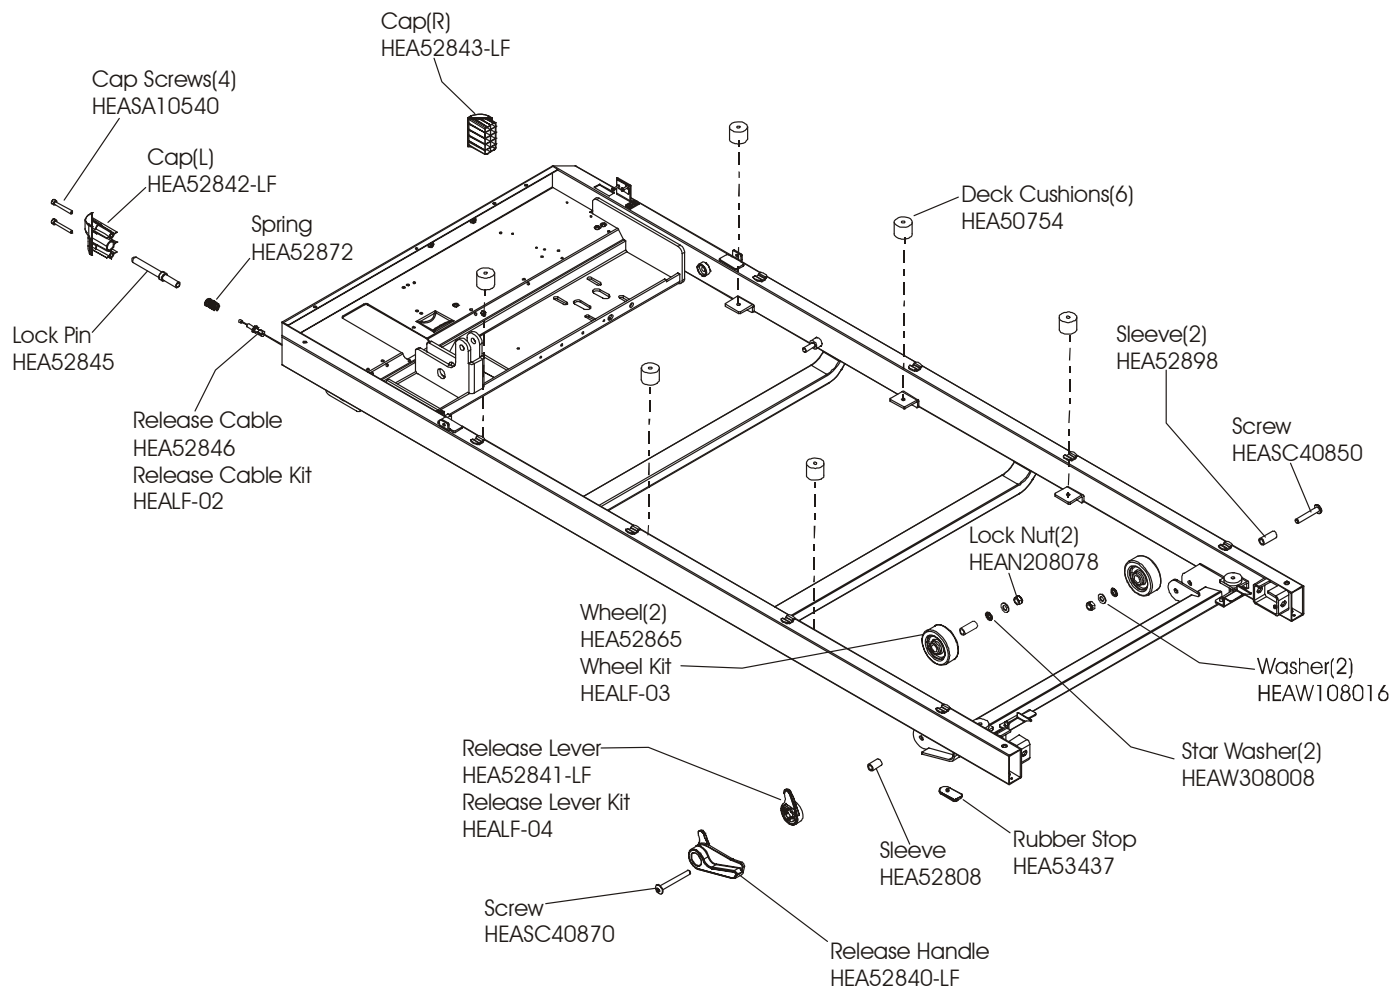

LF Sport Treadmill - TRST55-XXXX-01

Unit Assembly

Rev. 04/26/06

LF Sport Treadmill - TRST55-XXXX-01

Belt and Deck

LF Sport Treadmill - TRST55-XXXX-01

Frame Components

LF Sport Treadmill - TRST55-XXXX-01

Drive Components

LF Sport Treadmill - TRST55-XXXX-01

Base Frame

LF Sport Treadmill - TRST55-XXXX-01

Cylinder and Linkages

LF Sport Treadmill - TRST55-XXXX-01

Upright Posts

Note: Hardware Bag, HEALF-05

LF Sport Treadmill - TRST55-XXXX-01

T830 Console

Model Number	Language/ Units	Overlay	PCB	Console No Decals	Console Decals
TRST55-0000-01	Eng/Eng+Met	HEA73423	HEAD105007	HEALD-RCKM12-HS01	HEA73430 (2)
TRFT6-0000-01	Eng/Eng+Met	HEA73423	HEAD105007	HEALD-RCKM12-HS01	HEA73426 (2)
TRST55-0101-01	Ger/Met	HEAK70062	-	-	-

LF Sport Treadmill - TRST55-XXXX-01 Wiring Diagram

Description	Part Number
Power Cord ASU/CA	HEA50889-A
HEA: European Line Cord	HEA50889-B
HEA: Australian Line Cord	HEA50889-CA
HEA: UK Line Cord	HEA50889-E