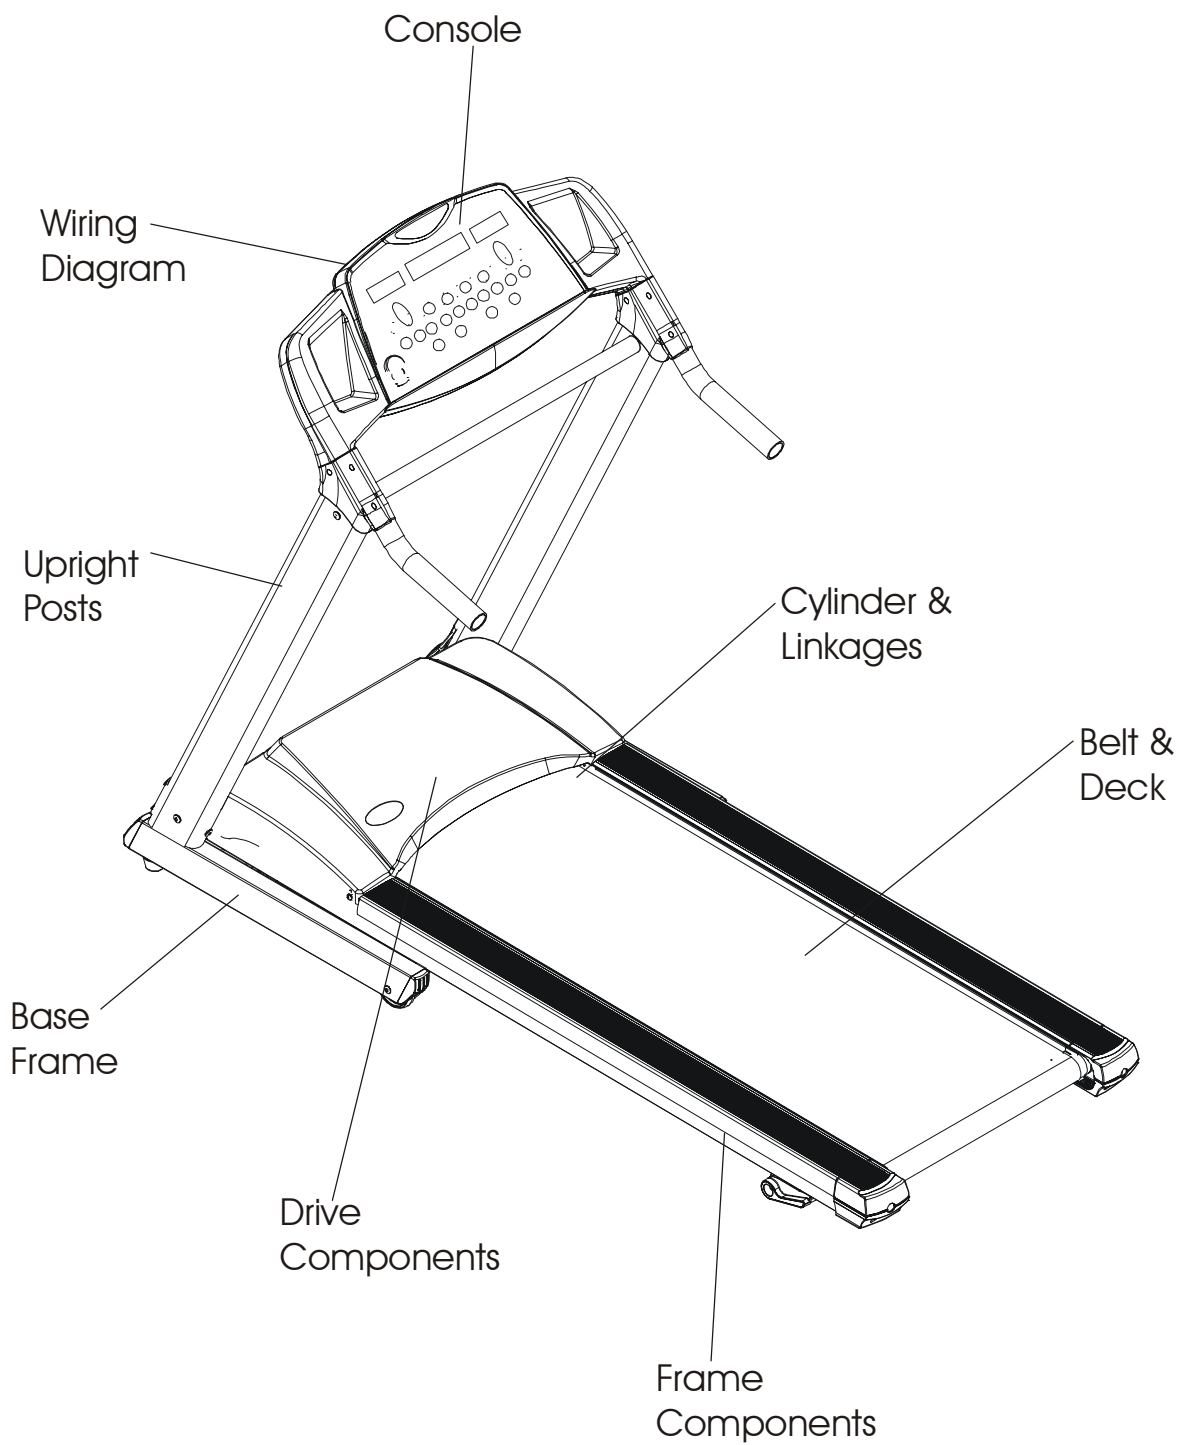

LF Sport Treadmill - TRST55-XXXX-01

Unit Assembly

Rev. 04/26/06

LF Sport Treadmill - TRST55-XXXX-01

Belt and Deck

LF Sport Treadmill - TRST55-XXXX-01

Frame Components

LF Sport Treadmill - TRST55-XXXX-01

Drive Components

LF Sport Treadmill - TRST55-XXXX-01

Base Frame

LF Sport Treadmill - TRST55-XXXX-01

Cylinder and Linkages

LF Sport Treadmill - TRST55-XXXX-01

Upright Posts

Note: Hardware Bag, HEALF-05

LF Sport Treadmill - TRST55-XXXX-01

T830 Console

Model Number	Language/ Units	Overlay	PCB	Console No Decals	Console Decals
TRST55-0000-01	Eng/Eng+Met	HEA73423	HEAD105007	HEALD-RCKM12-HS01	HEA73430 (2)
TRFT6-0000-01	Eng/Eng+Met	HEA73423	HEAD105007	HEALD-RCKM12-HS01	HEA73426 (2)
TRST55-0101-01	Ger/Met	HEAK70062	-	-	-