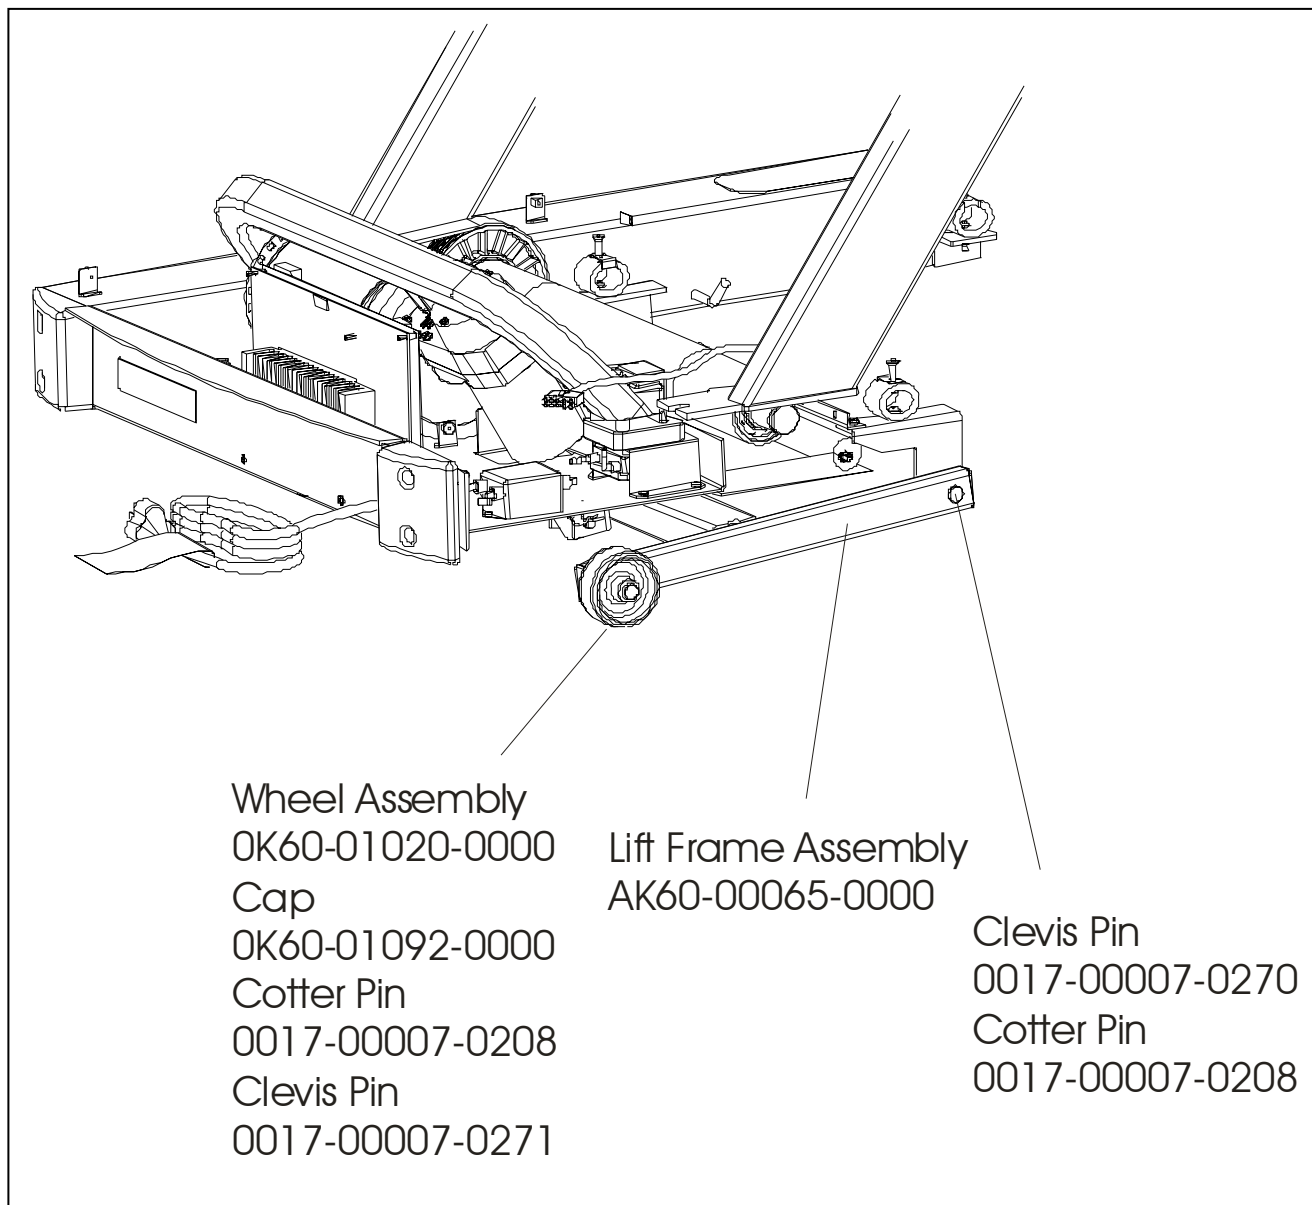

Phillips Screw(9)  
0017-00101-1288

Console Assembly (3 of 3)

**Motor Cover, Leveler, and End Caps**

---

ERGO Bar and Upright Assembly

---

Accessory Trays

---

Belt, Deck, and Rollers

---

Lifesprings & Anti-Static Tinsel

---

Lift Frame Assembly

---

**Lift Motor and Home Switch**

---