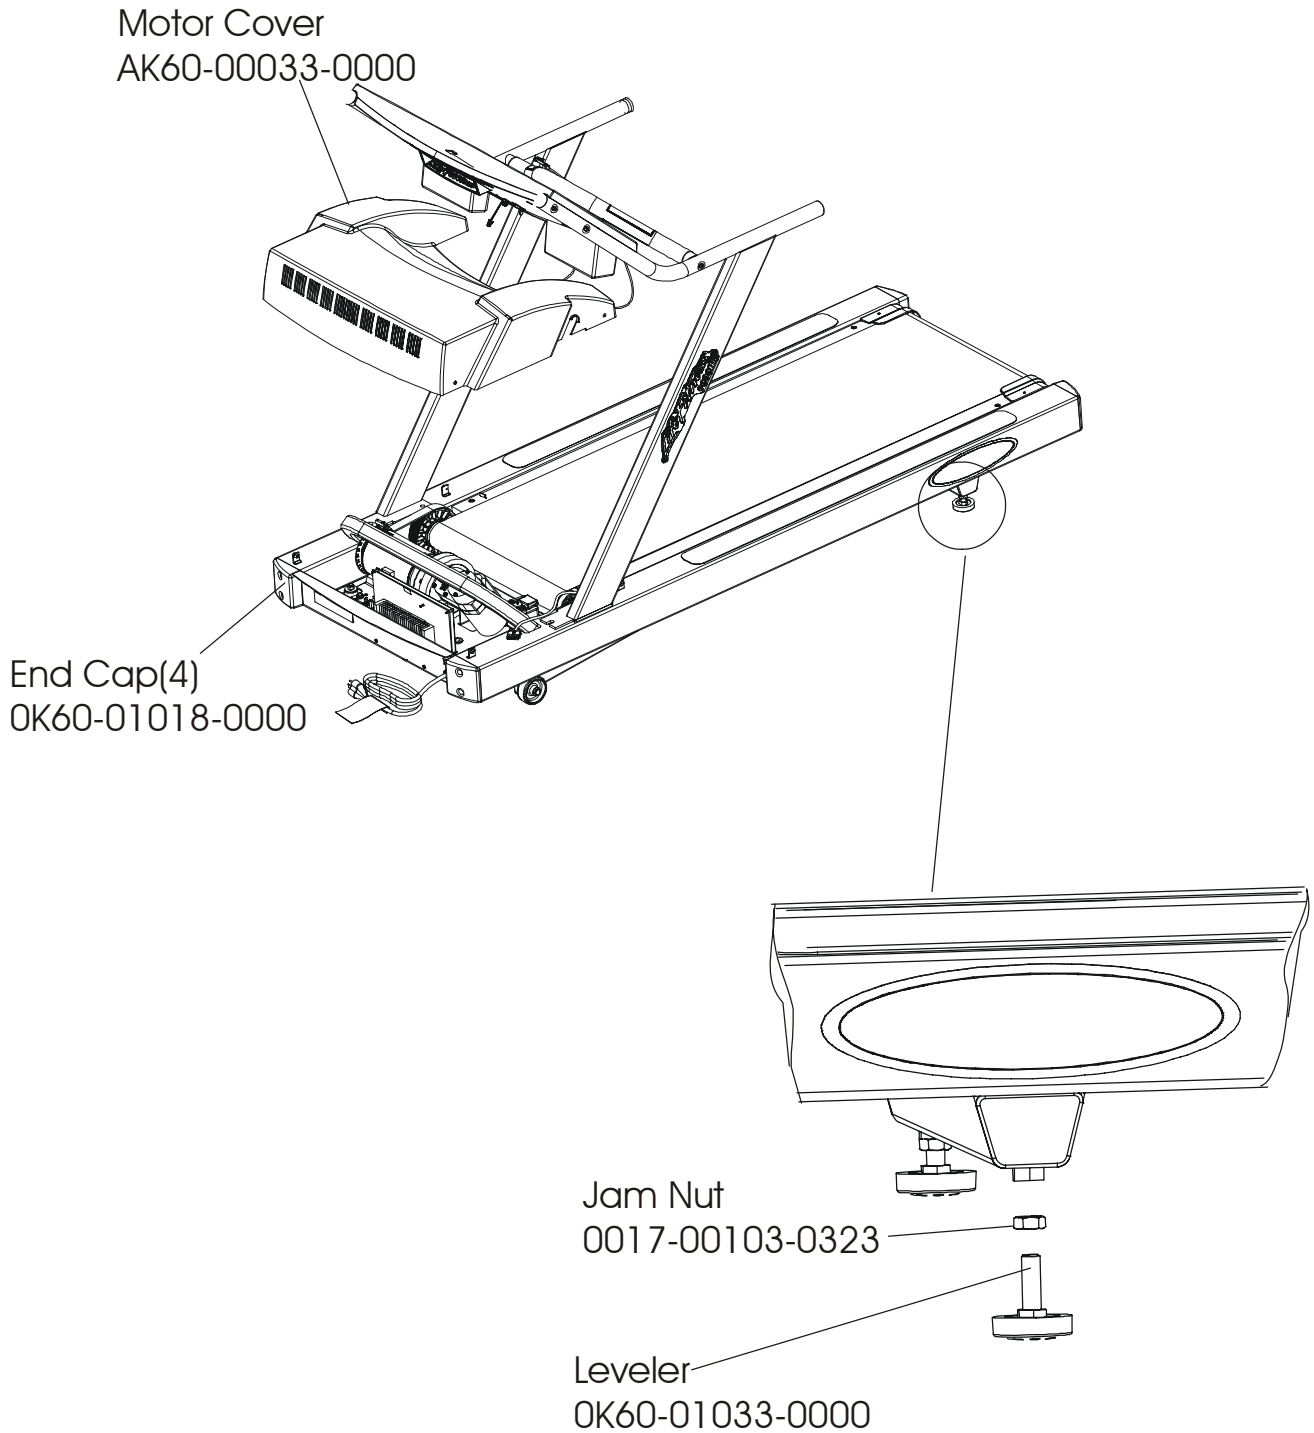

Stop Key/  
Tether Assembly  
AK60-00101-0000

Console Assembly (2 of 3)

Console Front w/o Overlay  
AK60-00011-00SC

Left Wire Cover  
OK60-01041-0001

Right Wire Cover  
OK60-01041-0002

Rear Decal  
OK58-01129-0000

Phillips Screw(9)  
0017-00101-1288

Console Assembly (3 of 3)

**Motor Cover, Leveler, and End Caps**

---

ERGO Bar and Upright Assembly

---

Accessory Trays

---