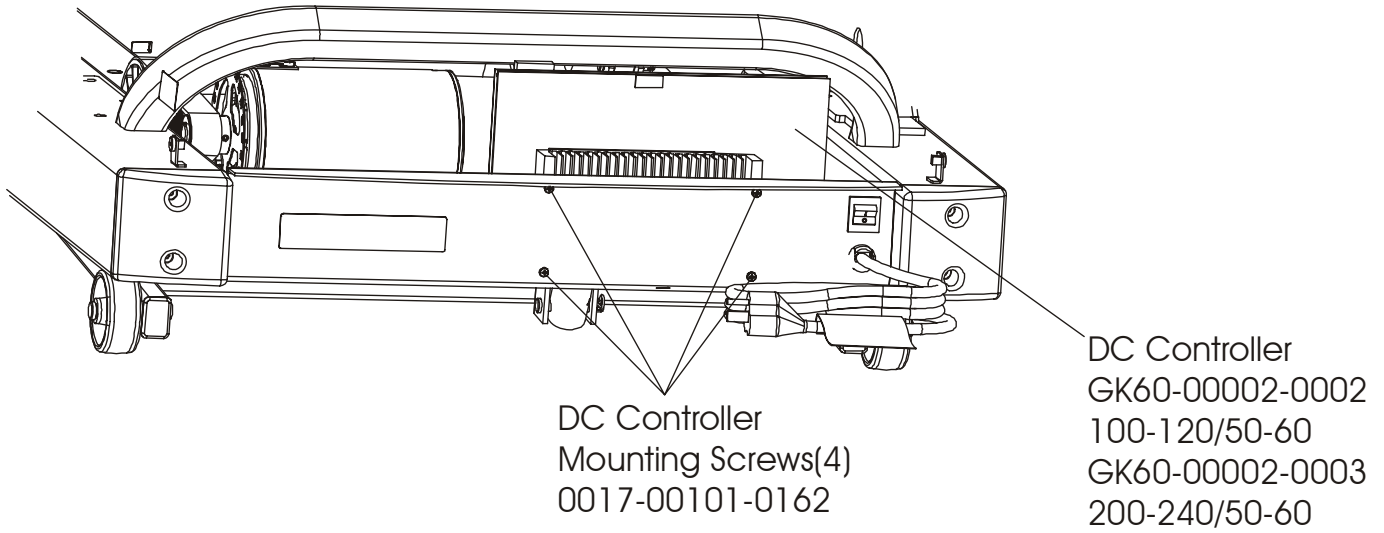

Rear Roller  
Cover Guards RT  
OK60-01085-0001

Washer(2)  
0017-00104-0334

Rear Roller  
Adjusting Bolt(2)  
0017-00101-1714

DC Controller and ON/OFF Switch

---

**Line Filter Assembly and Line Cord**

---

Cables