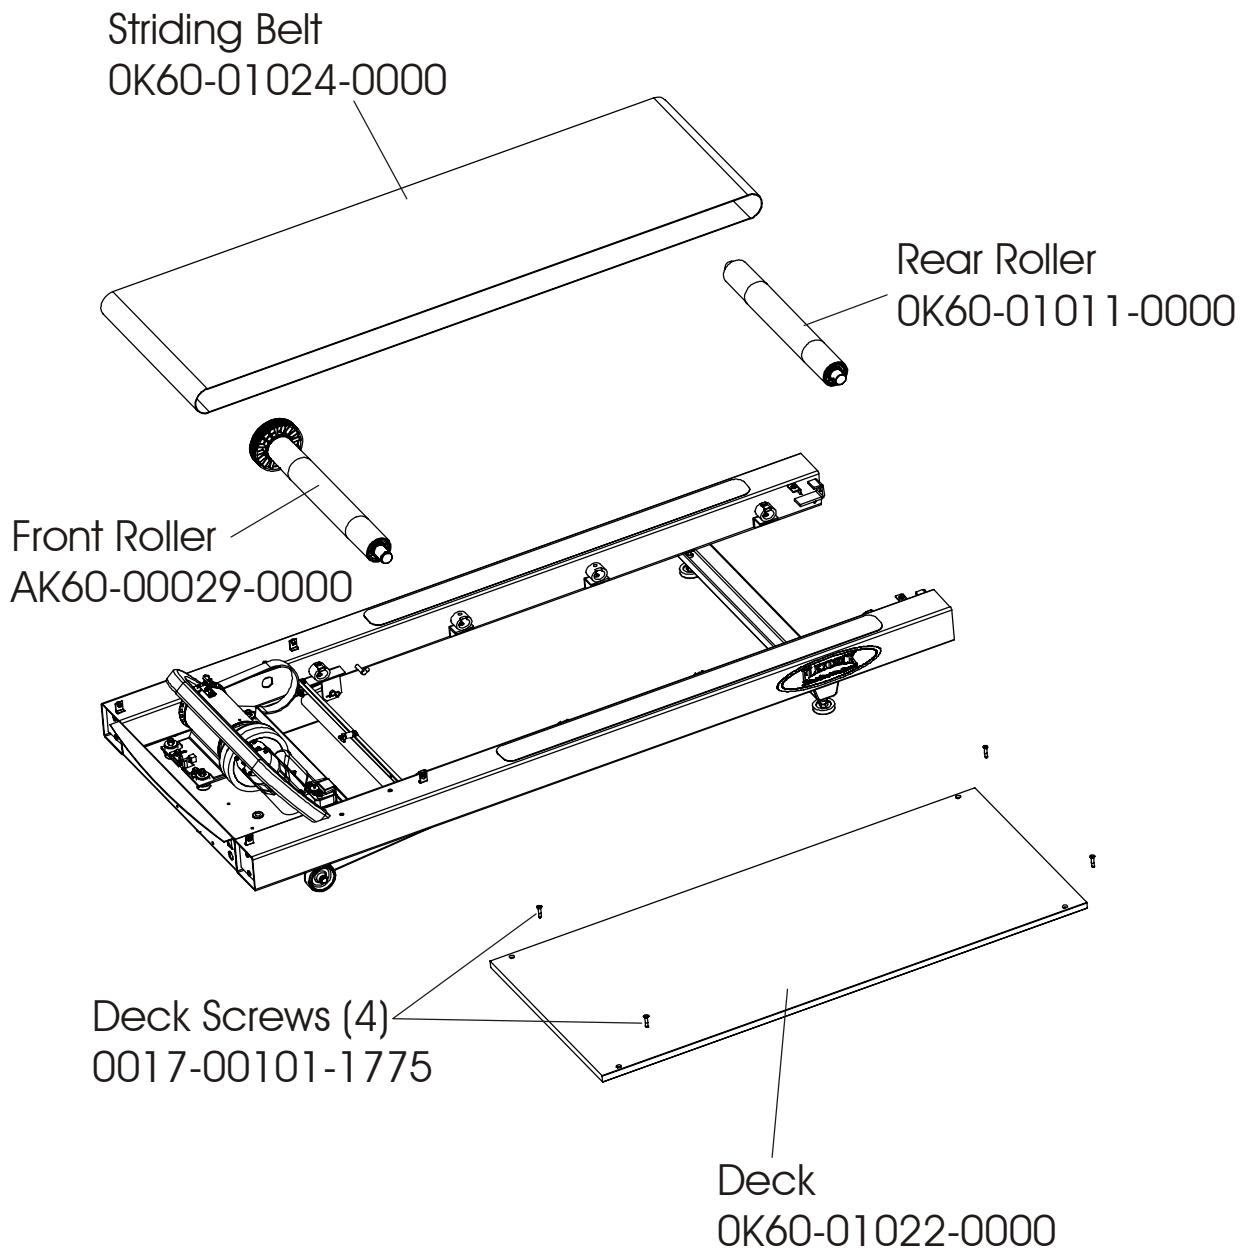

Belt, Deck, and Rollers