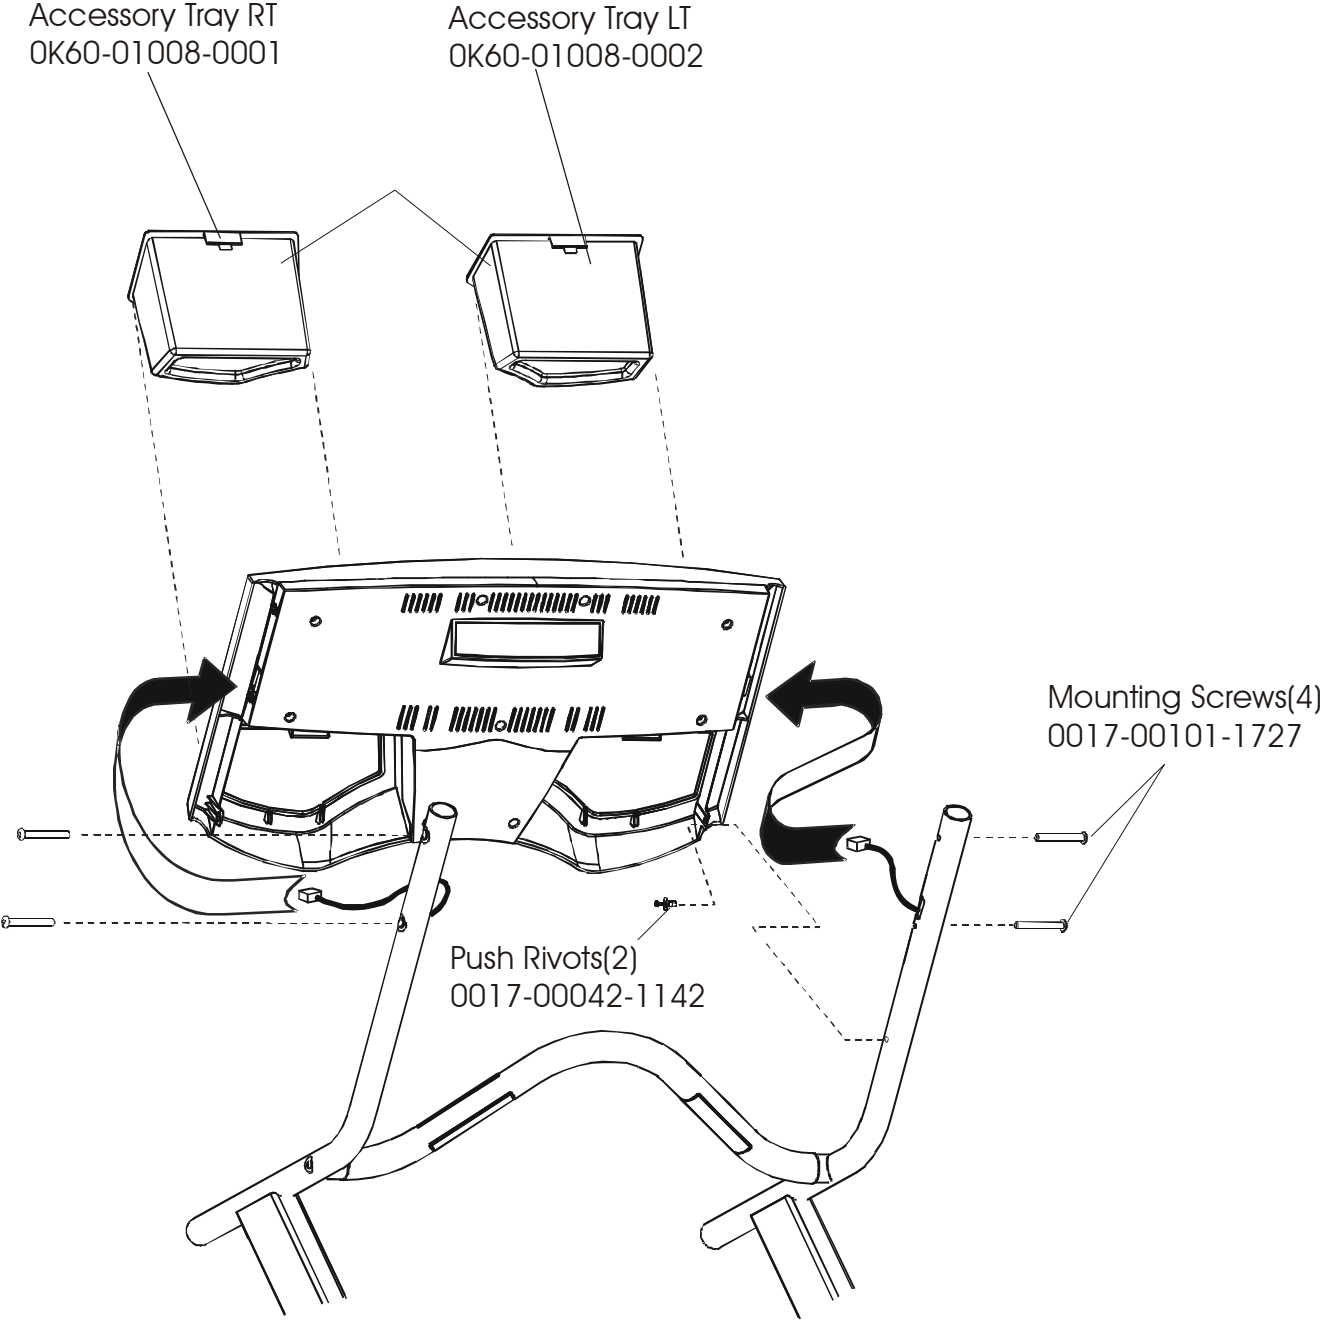

Phillips Screw(9)  
0017-00101-1288

Console Assembly (3 of 3)

**Motor Cover, Leveler, and End Caps**

---

ERGO Bar and Upright Assembly

---

Accessory Trays

---