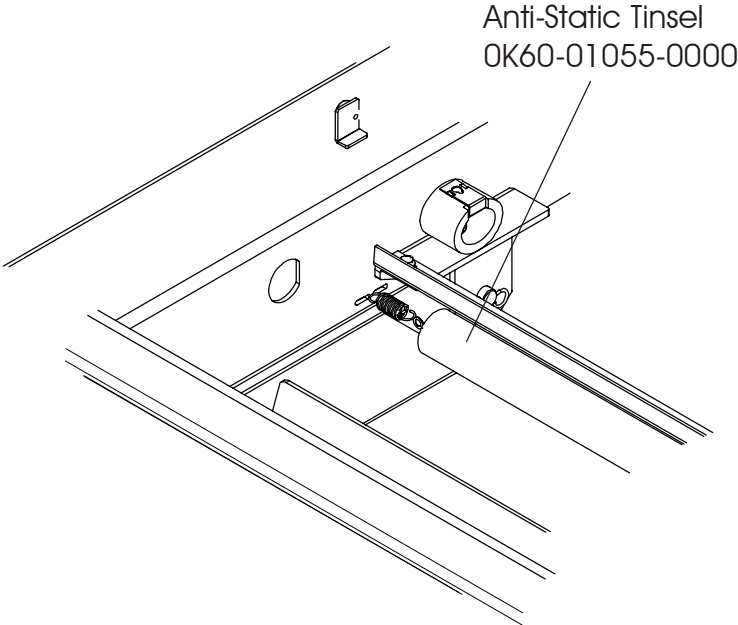

Phillips Screw(9)  
0017-00101-1288

Console Assembly (3 of 3)

**Motor Cover, Leveler, and End Caps**

---

ERGO Bar and Upright Assembly

---

Accessory Trays

---

Belt, Deck, and Rollers

---

Lifesprings & Anti-Static Tinsel

---

Lift Frame Assembly

---

**Lift Motor and Home Switch**

---