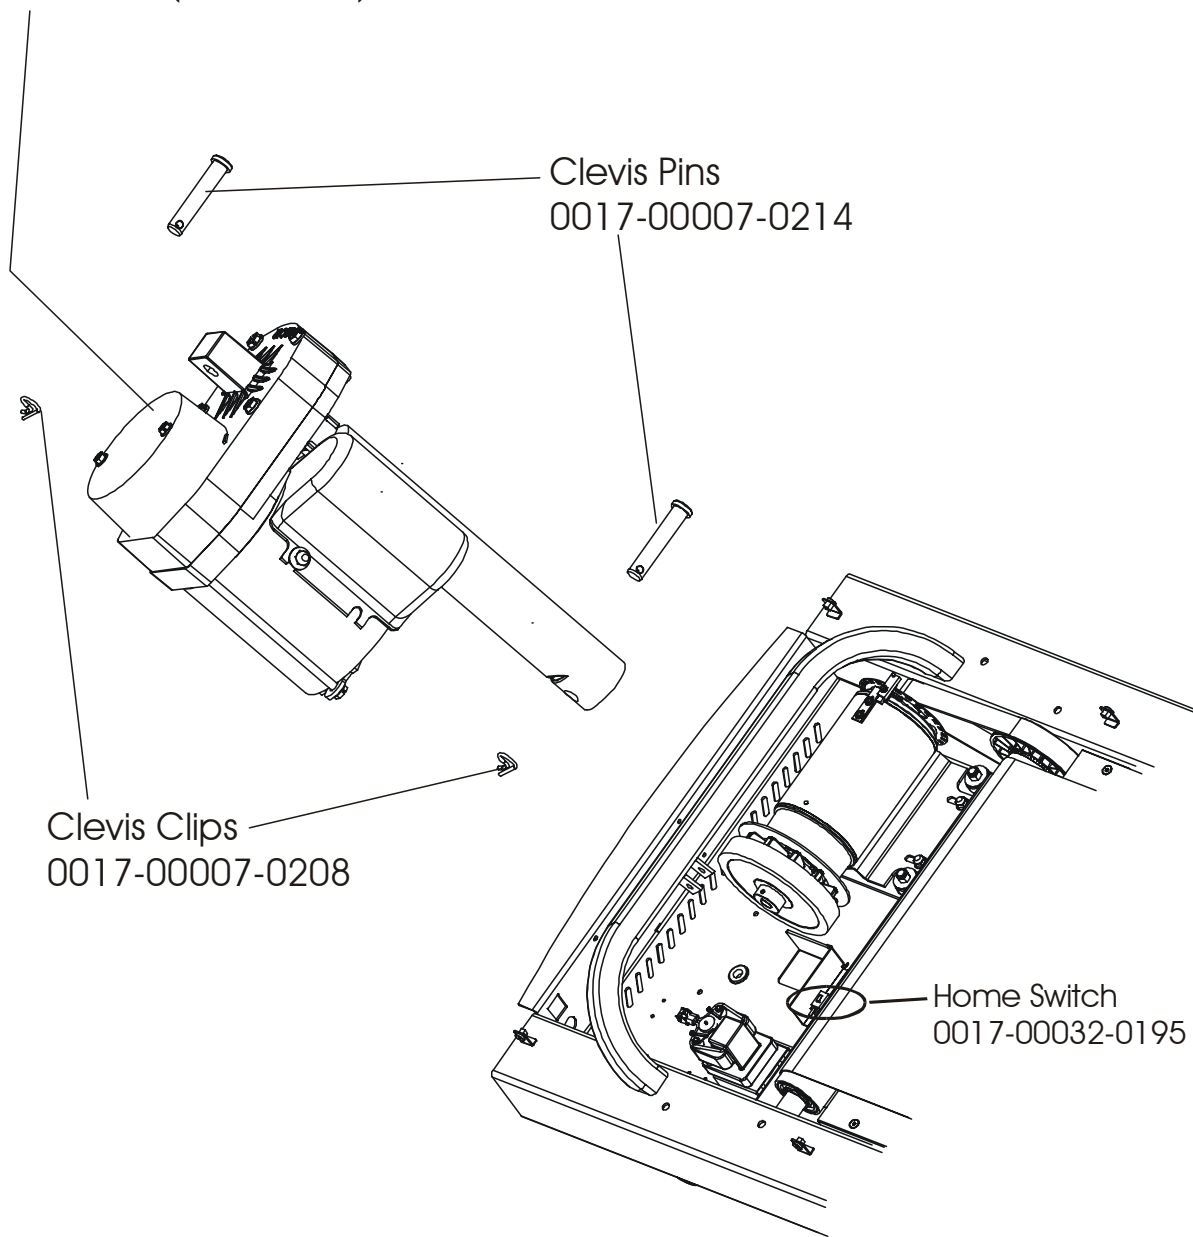

Lift Motor and Home Switch

Lift Motor

OK60-01094-0000 (120v)

OK60-01166-0000(220v/60Hz)