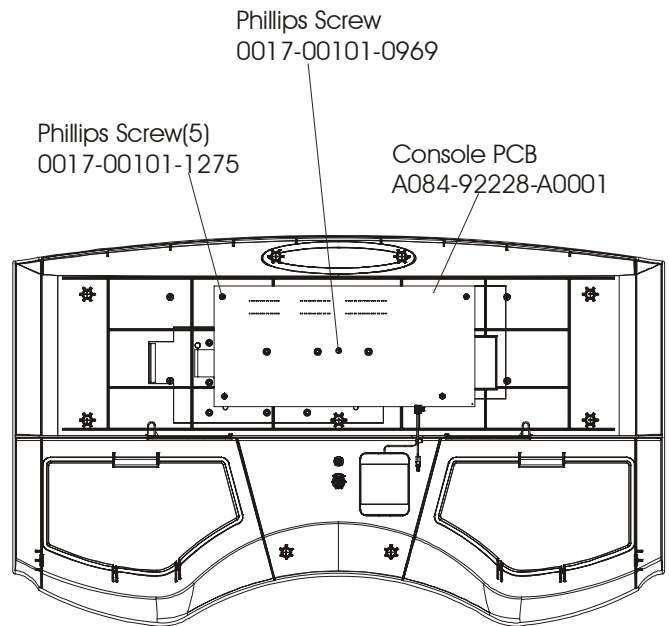

Stop Key/  
Tether Assembly  
AK60-00101-0000

Console Assembly (2 of 3)

Console Front w/o Overlay  
AK60-00011-00SC

Left Wire Cover  
OK60-01041-0001

Right Wire Cover  
OK60-01041-0002

Rear Decal  
OK58-01129-0000

Phillips Screw(9)  
0017-00101-1288

Console Assembly (3 of 3)

**Motor Cover, Leveler, and End Caps**

---

ERGO Bar and Upright Assembly

---

Accessory Trays

---