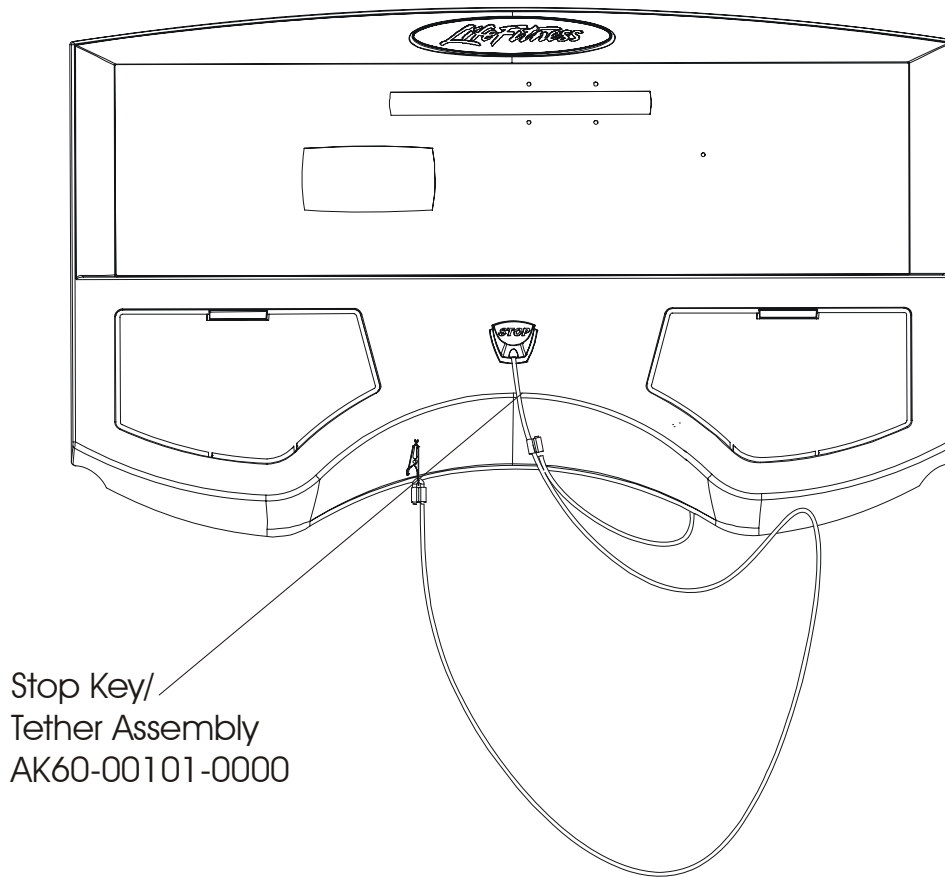

**General Assembly**

---

|                                   |                         |
|-----------------------------------|-------------------------|
| <b>Operation Manual TR90/85</b>   | <b>M051- 00K20-A371</b> |
| <b>Service Manual TR90/85/T9i</b> | <b>M051-00K60-A013</b>  |

Stop Key/  
Tether Assembly  
AK60-00101-0000

Console Assembly (2 of 3)

Console Front w/o Overlay  
AK60-00011-00SC

Left Wire Cover  
OK60-01041-0001

Right Wire Cover  
OK60-01041-0002

Rear Decal  
OK58-01129-0000

Phillips Screw(9)  
0017-00101-1288

Console Assembly (3 of 3)

**Motor Cover, Leveler, and End Caps**

---

ERGO Bar and Upright Assembly

---

Accessory Trays

---