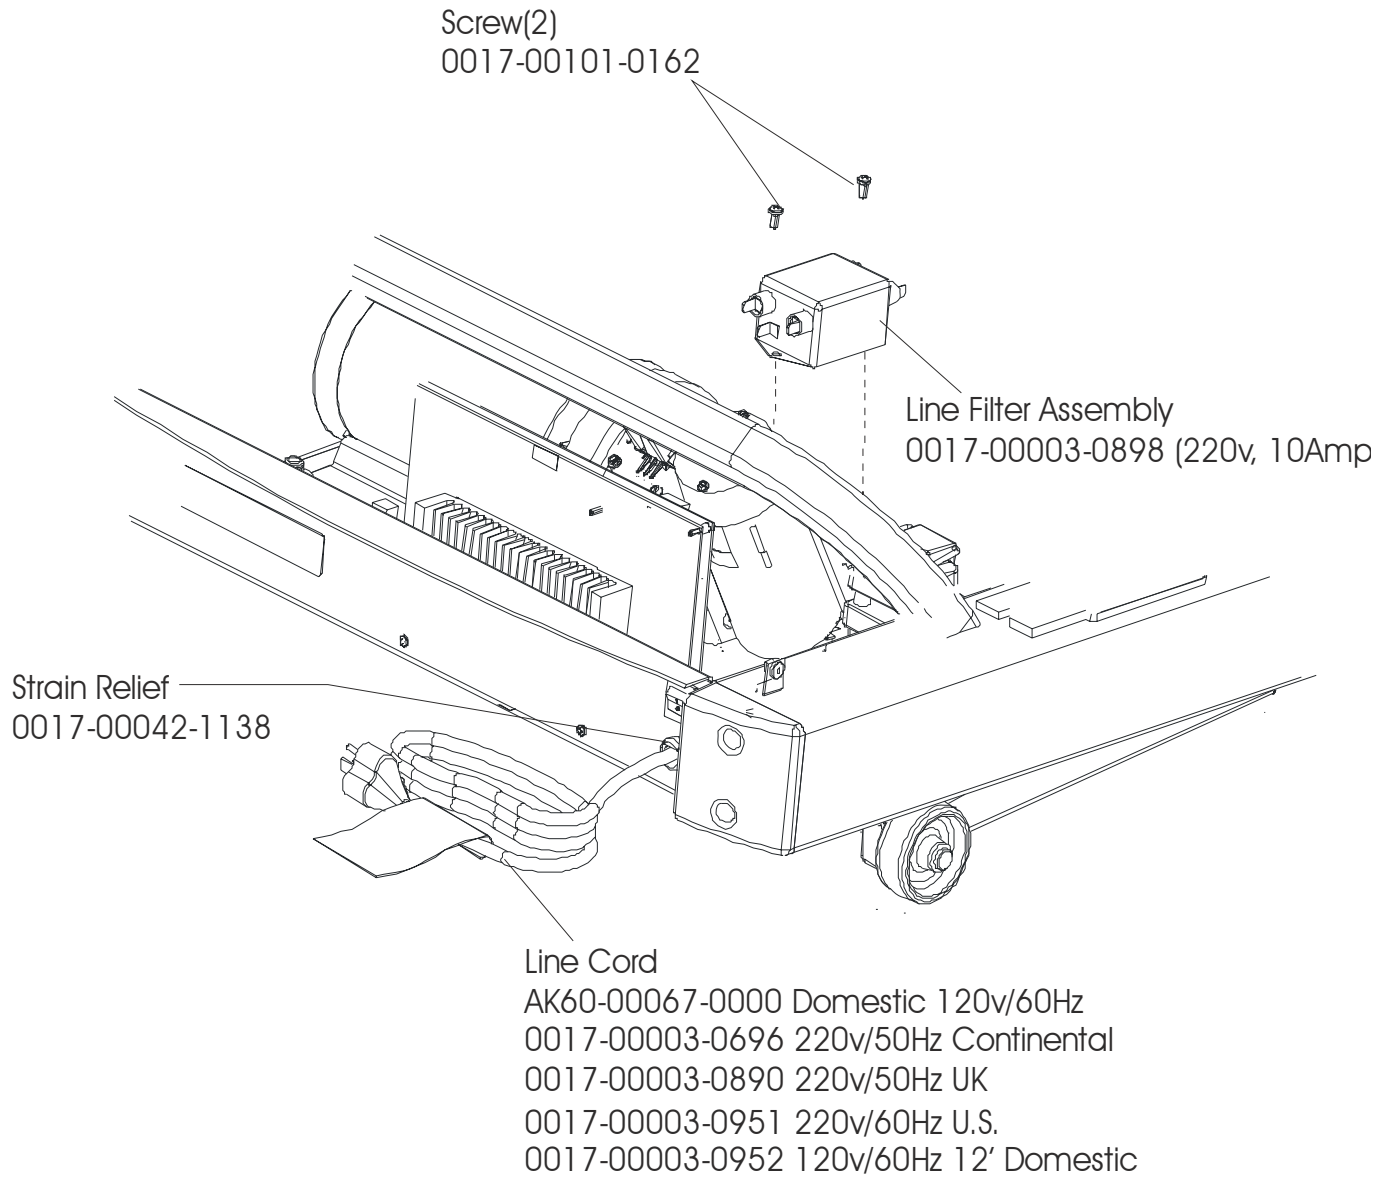

Rear Roller  
Cover Guards RT  
OK60-01085-0001

Washer(2)  
0017-00104-0334

Rear Roller  
Adjusting Bolt(2)  
0017-00101-1714

DC Controller and ON/OFF Switch

---

**Line Filter Assembly and Line Cord**

---

Cables