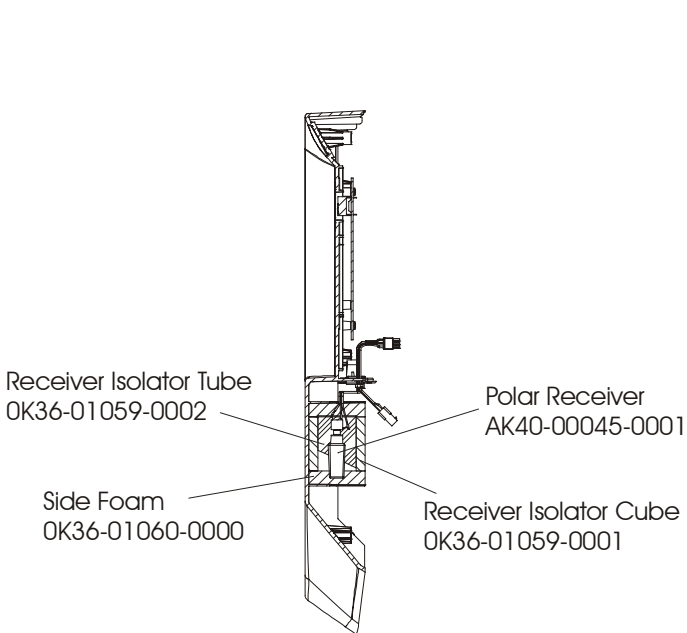

Stop Key/  
Tether Assembly  
AK60-00101-0000

Console Assembly (2 of 3)

Console Front w/o Overlay  
AK60-00011-00SC

Left Wire Cover  
OK60-01041-0001

Right Wire Cover  
OK60-01041-0002

Rear Decal  
OK58-01129-0000

Phillips Screw(9)  
0017-00101-1288

Console Assembly (3 of 3)

**Motor Cover, Leveler, and End Caps**

---

ERGO Bar and Upright Assembly

---

Accessory Trays

---