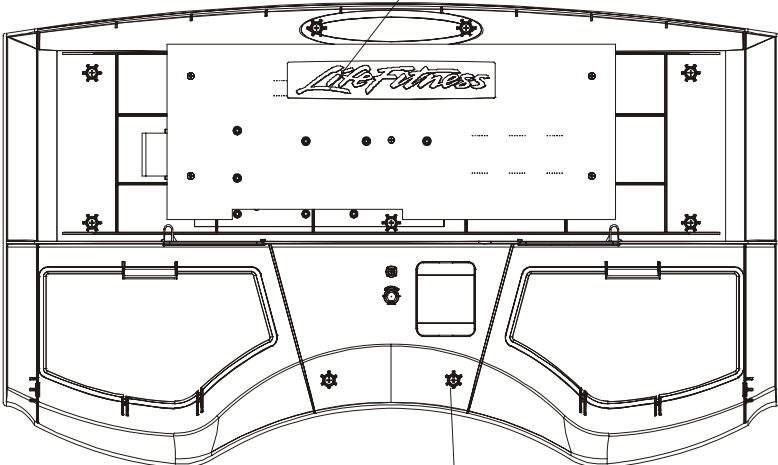

Rear Decal
OK58-01129-0000

Phillips Screw(9)
0017-00101-1288