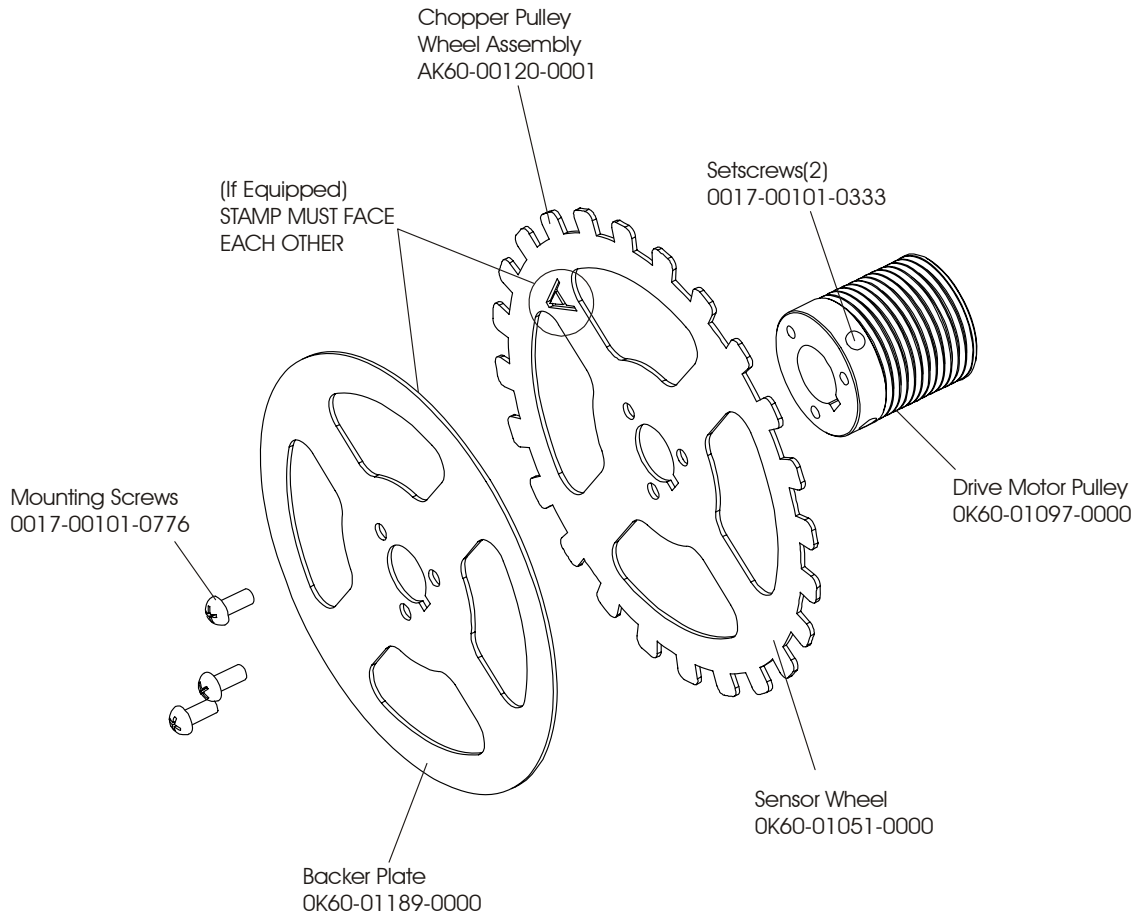

Current Limit Wires  
AK60-00098-0000

Mounting Nuts(4)  
0017-00103-0132

Wax Motor, Wax Bag, and Wax Nozzle & Bracket

Sensors

---

Rear Roller Cover Guards

---

Rear Roller  
Cover Guards LT  
OK60-01085-0002

Rear Roller  
Cover Guards RT  
OK60-01085-0001

Washer(2)  
0017-00104-0334

Rear Roller  
Adjusting Bolt(2)  
0017-00101-1714

DC Controller and ON/OFF Switch

---

**Line Filter Assembly and Line Cord**

---

Cables