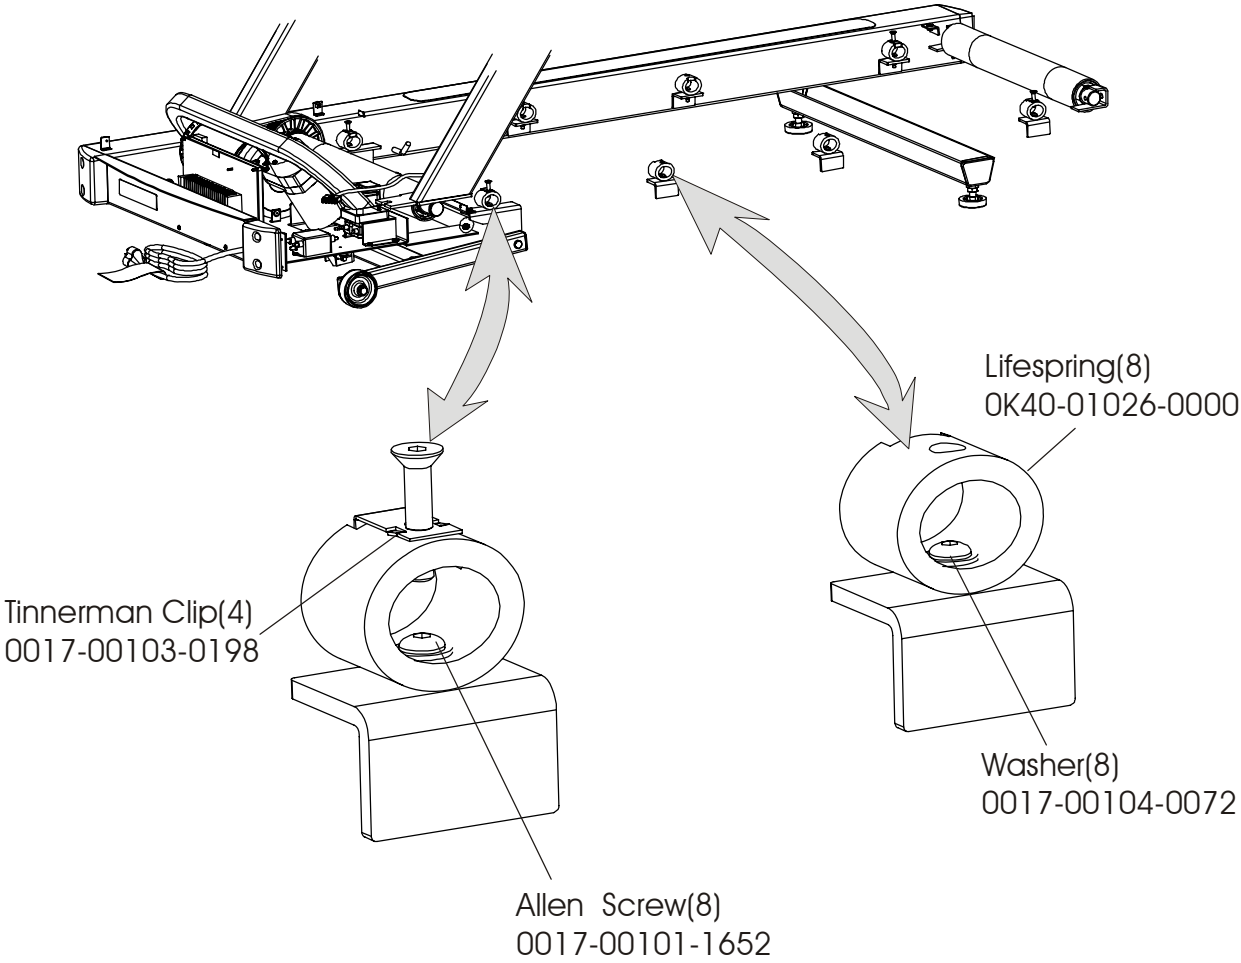

Phillips Screw(9)  
0017-00101-1288

Console Assembly (3 of 3)

**Motor Cover, Leveler, and End Caps**

---

ERGO Bar and Upright Assembly

---

Accessory Trays

---

Belt, Deck, and Rollers

---

Lifesprings & Anti-Static Tinsel

---

Lift Frame Assembly

---

**Lift Motor and Home Switch**

---