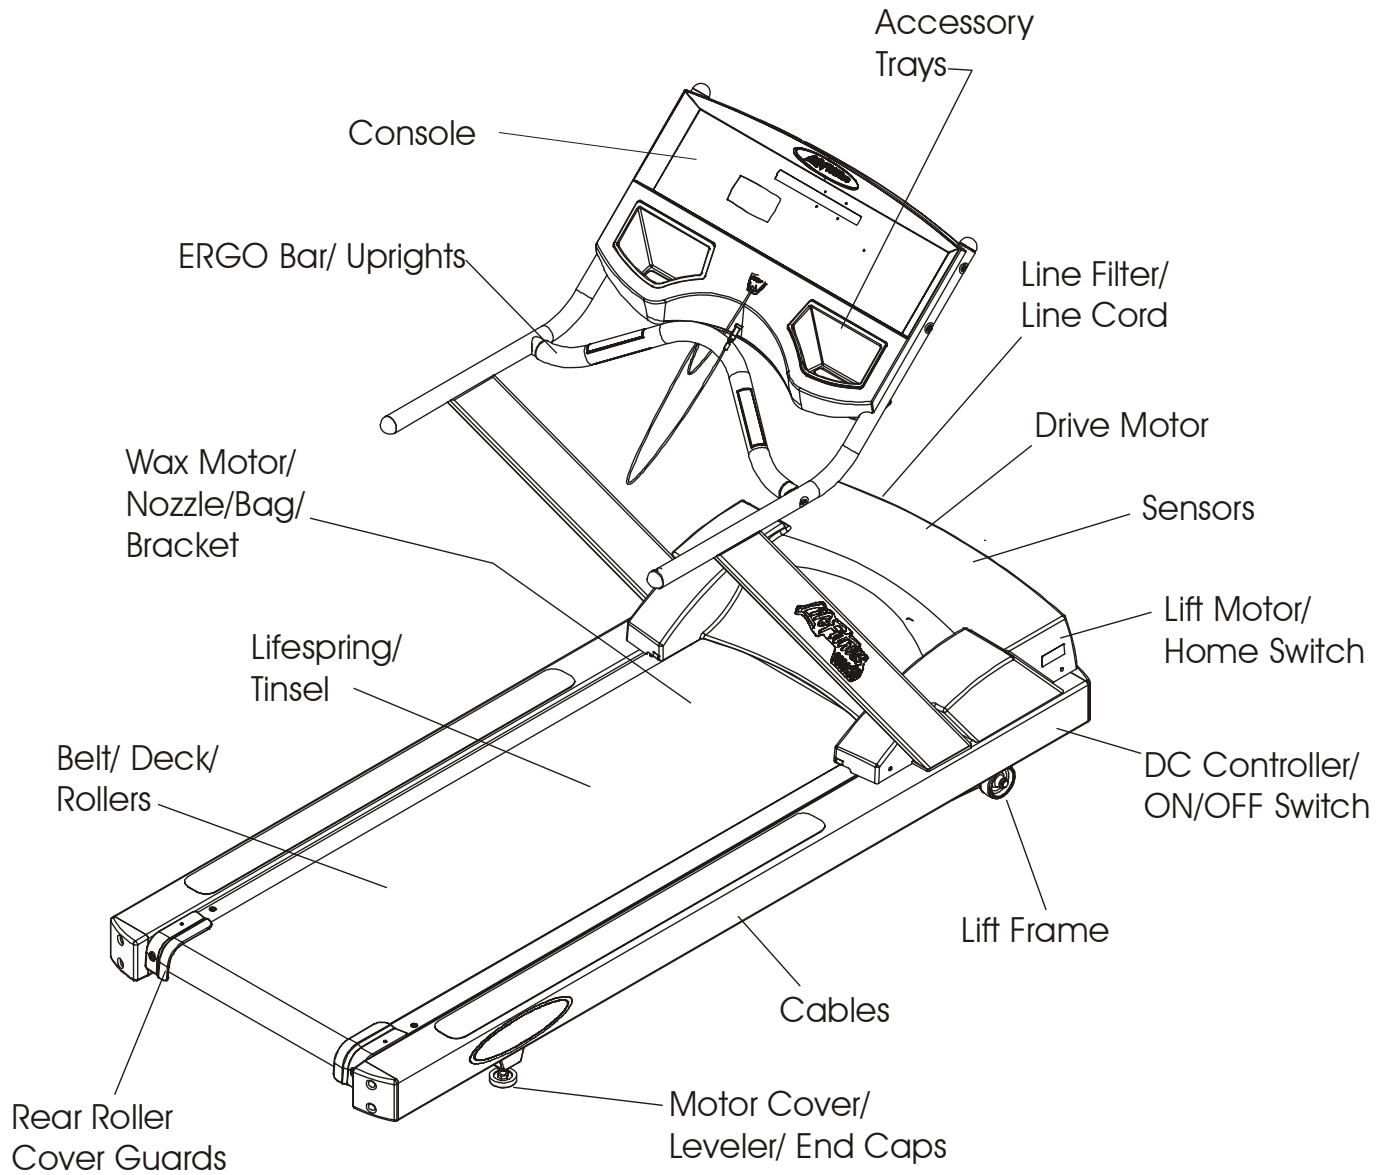

General Assembly

Operation Manual TR90/85	M051- 00K20-A371
Service Manual TR90/85/T9i	M051-00K60-A013