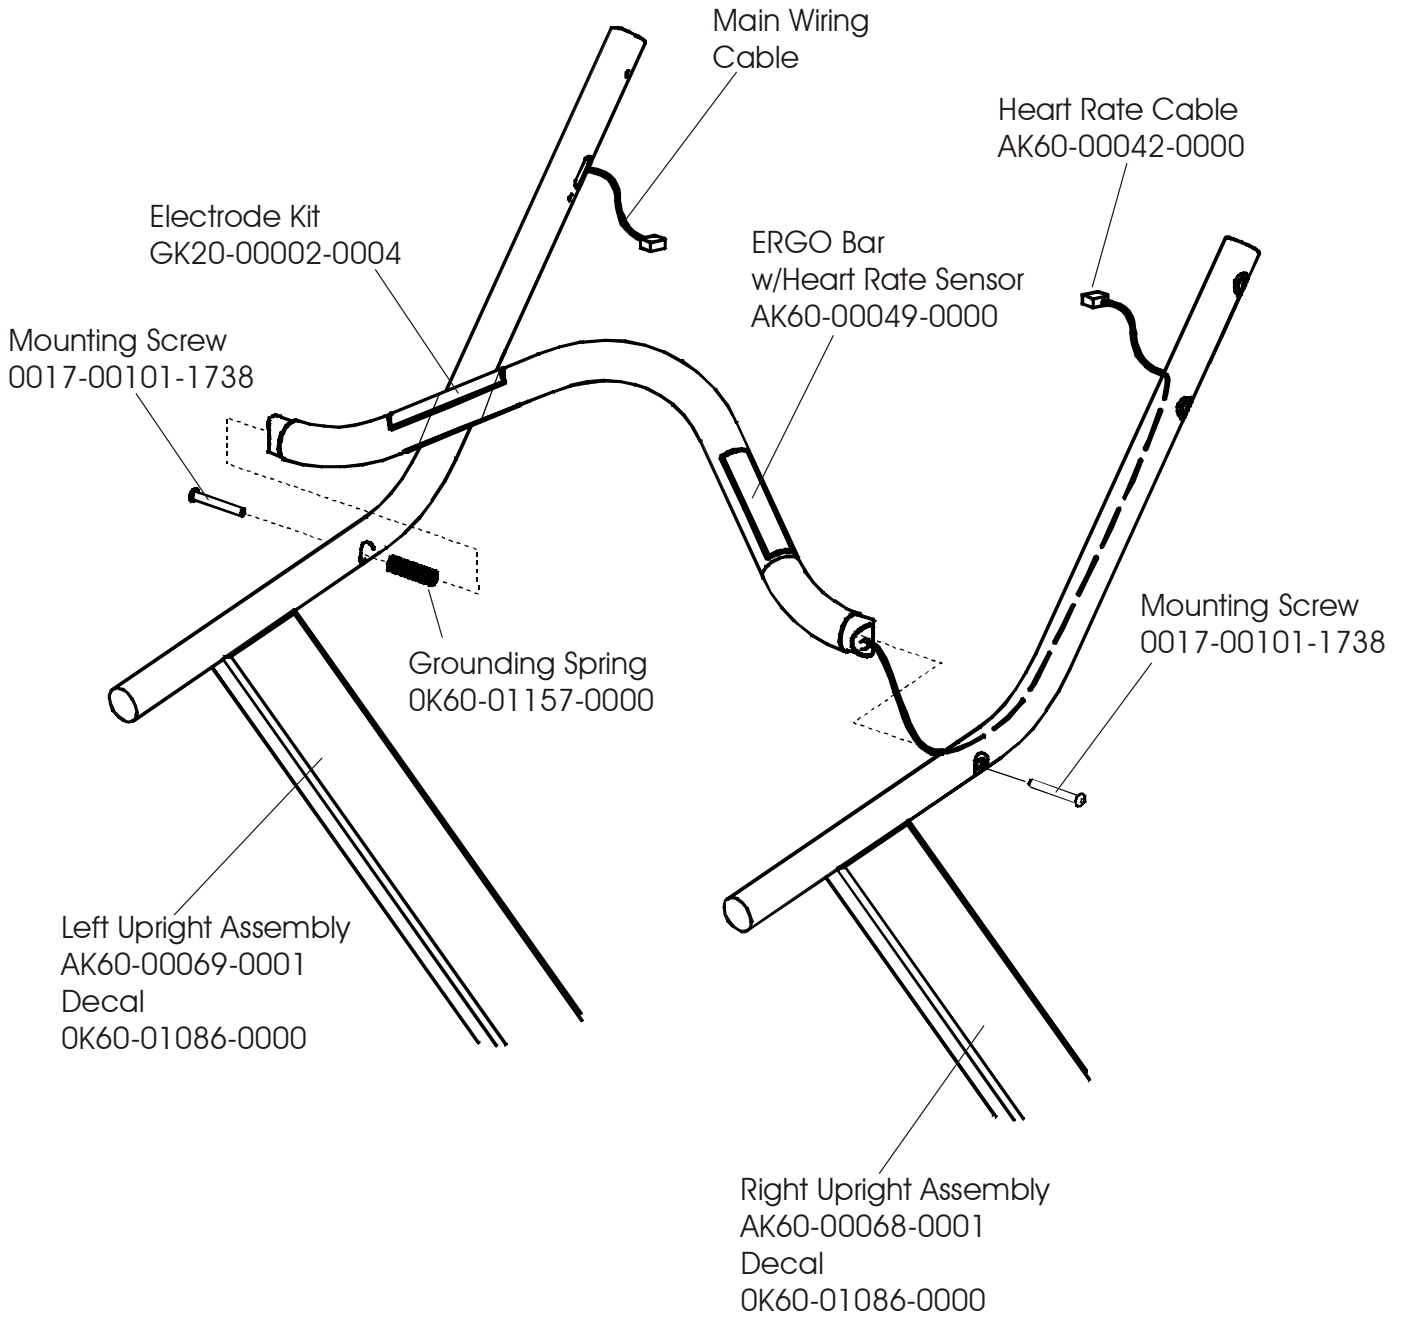

Stop Key/  
Tether Assembly  
AK60-00101-0000

Console Assembly (2 of 3)

Console Front w/o Overlay  
AK60-00011-00SC

Left Wire Cover  
OK60-01041-0001

Right Wire Cover  
OK60-01041-0002

Rear Decal  
OK58-01129-0000

Phillips Screw(9)  
0017-00101-1288

Console Assembly (3 of 3)

**Motor Cover, Leveler, and End Caps**

---

ERGO Bar and Upright Assembly

---

Accessory Trays

---

Belt, Deck, and Rollers

---

Lifesprings & Anti-Static Tinsel

---

Lift Frame Assembly

---

**Lift Motor and Home Switch**

---