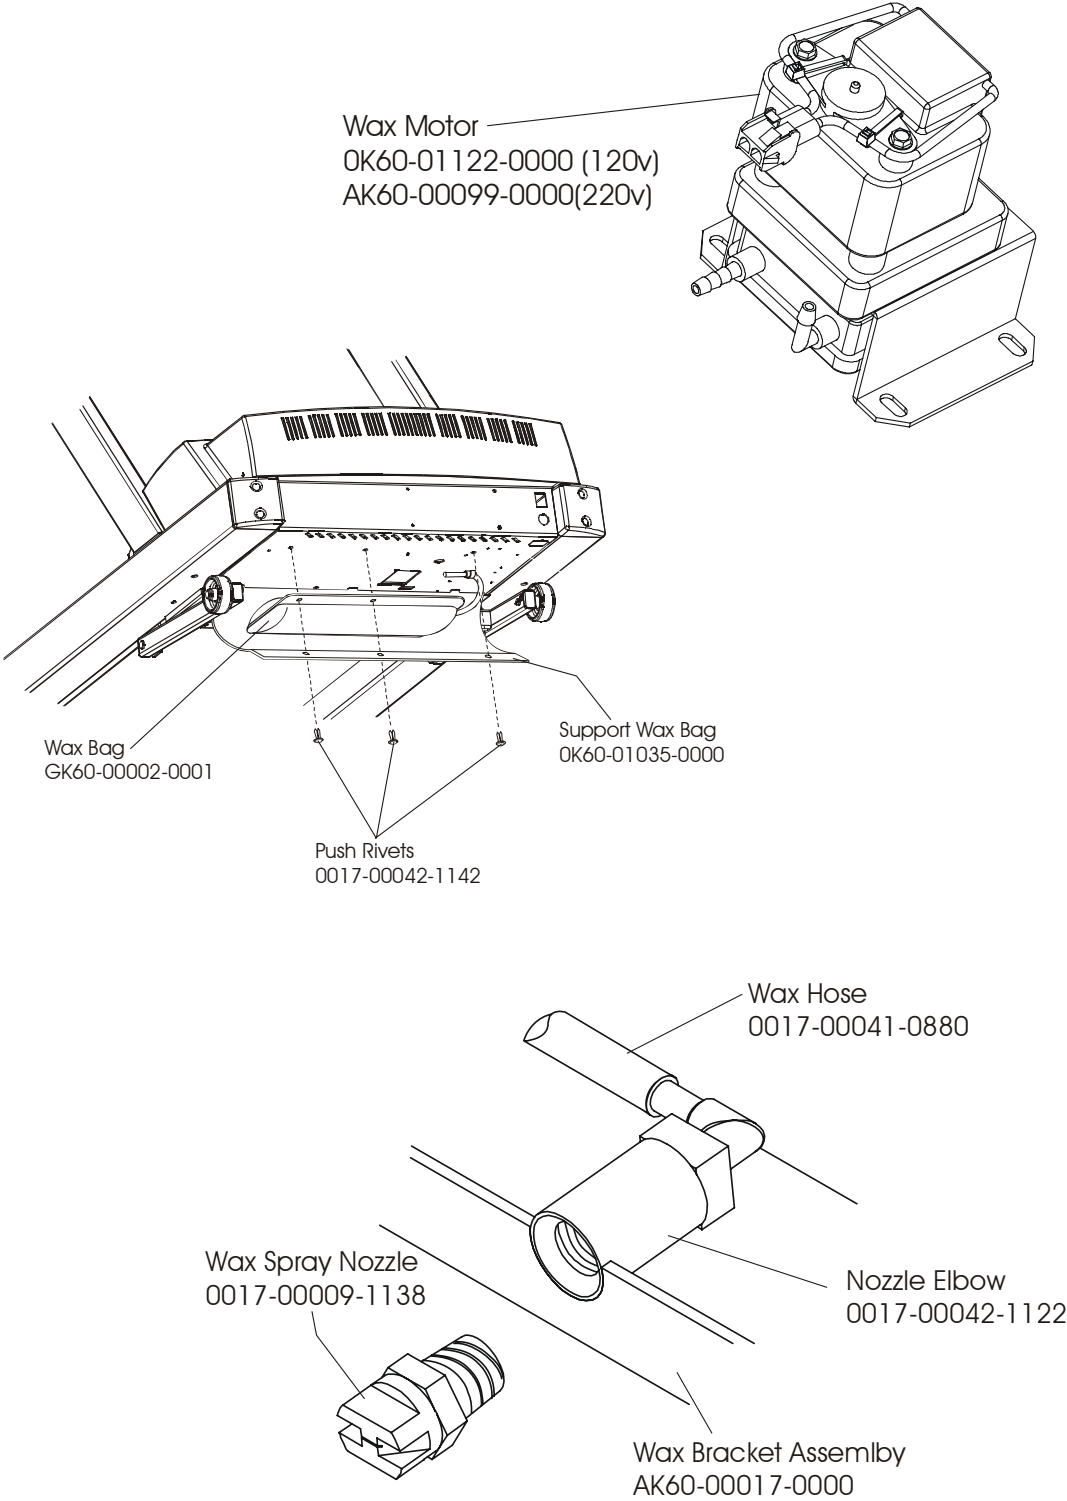

Wax Motor, Wax Bag, and Wax Nozzle & Bracket