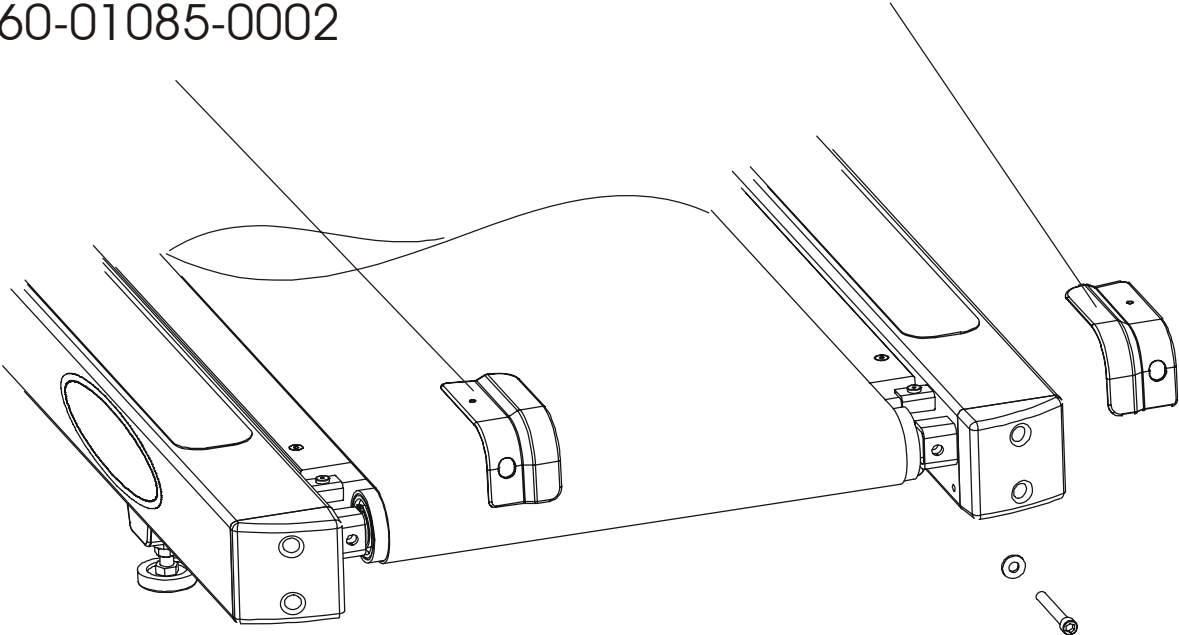

Rear Roller  
Cover Guards RT  
OK60-01085-0001

Washer(2)  
0017-00104-0334

Rear Roller  
Adjusting Bolt(2)  
0017-00101-1714

DC Controller and ON/OFF Switch

---

**Line Filter Assembly and Line Cord**

---

Cables