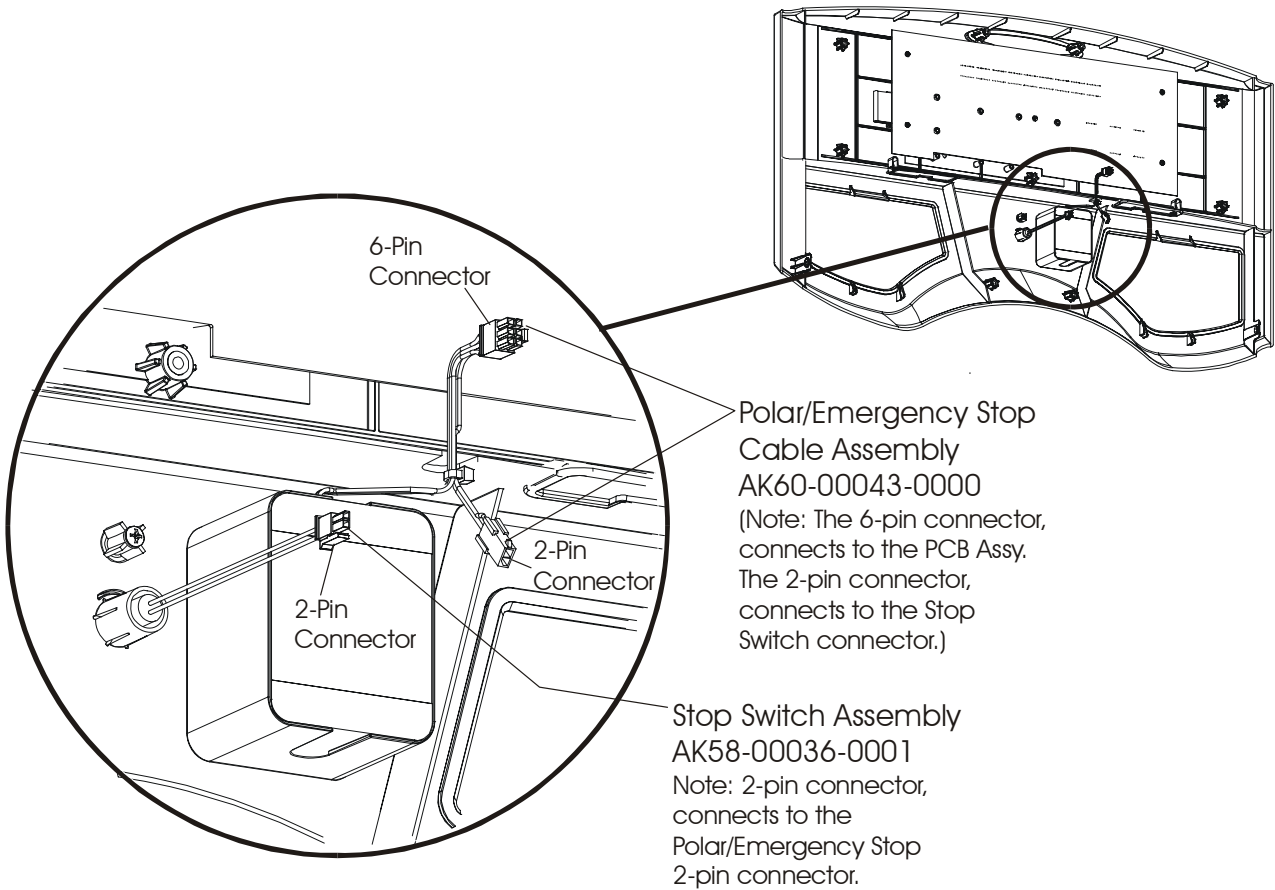

Stop Key/  
Tether Assembly  
AK60-00101-0000

Console Assembly (2 of 3)

Console Front w/o Overlay  
AK60-00011-00SC

Left Wire Cover  
OK60-01041-0001

Right Wire Cover  
OK60-01041-0002

Rear Decal  
OK58-01129-0000

Phillips Screw(9)  
0017-00101-1288

Console Assembly (3 of 3)

**Motor Cover, Leveler, and End Caps**

---

ERGO Bar and Upright Assembly

---

Accessory Trays

---