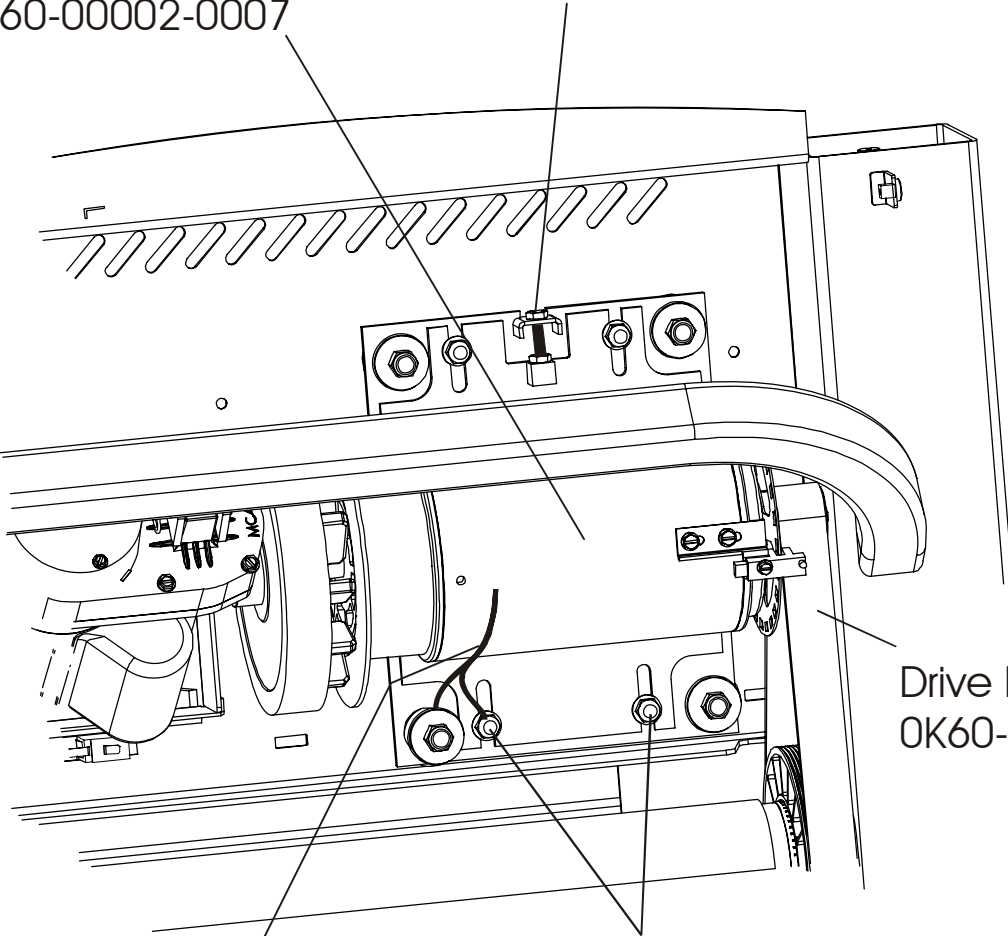

Drive Motor Assembly

Drive Motor Assembly
AK60-00081-0000
Motor Brush Kit
GK60-00002-0007

Tensioning Bolt
0017-00101-1283

Drive Belt
OK60-01025-0000

Current Limit Wires
AK60-00098-0000

Mounting Nuts(4)
0017-00103-0132