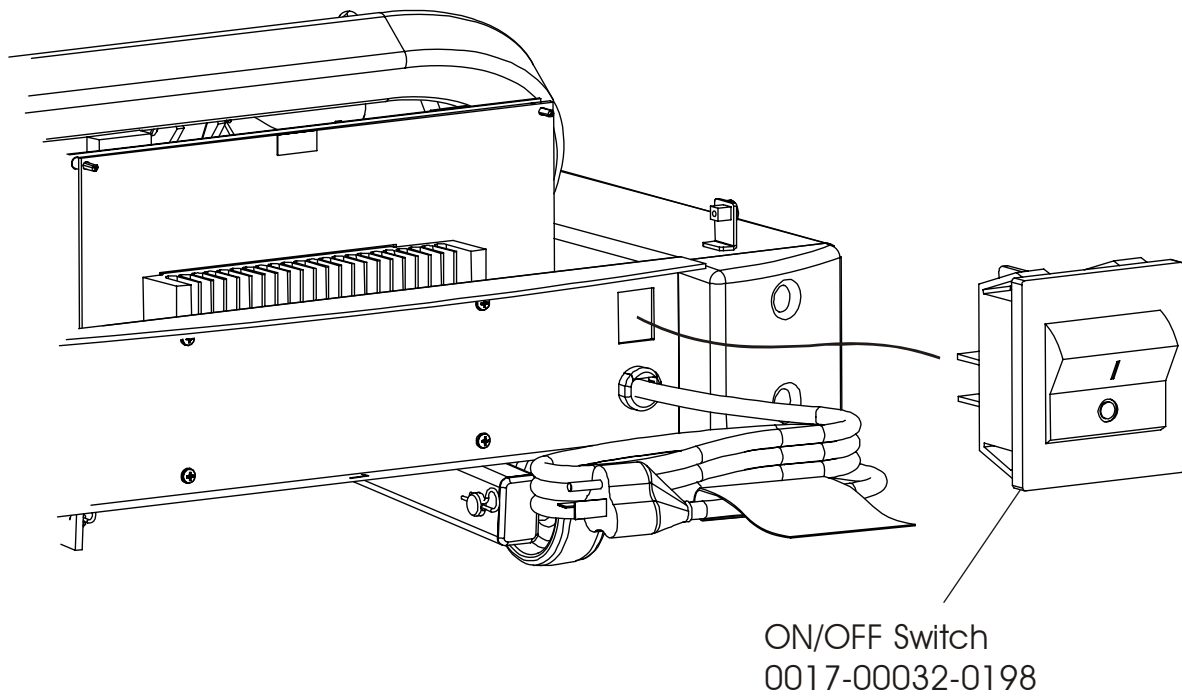

Rear Roller  
Cover Guards RT  
OK60-01085-0001

Washer(2)  
0017-00104-0334

Rear Roller  
Adjusting Bolt(2)  
0017-00101-1714

DC Controller and ON/OFF Switch

---

**Line Filter Assembly and Line Cord**

---

Cables