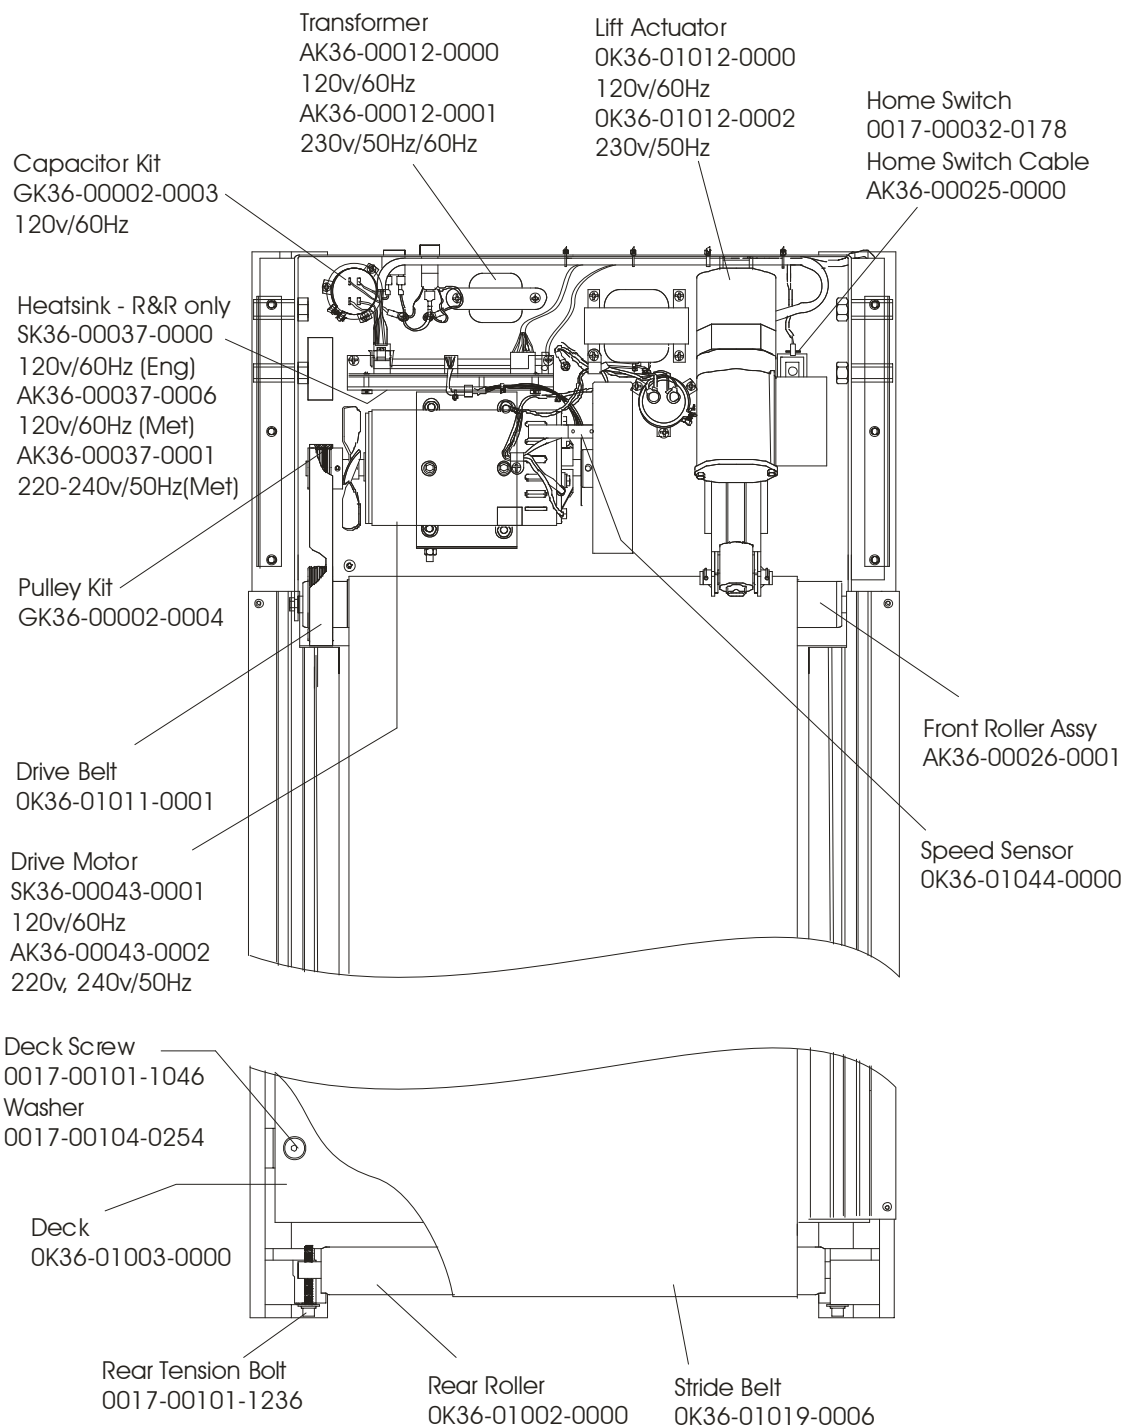

# TR-5500 TREADMILL

GK36-00001-XXXX  
SN: 259024-262218

# TR-5500 TREADMILL

GK36-00001-XXXX  
SN: 259024-262218

TR-5500  
TREADMILL

GK36-00001-XXXX  
SN: 259024-262218