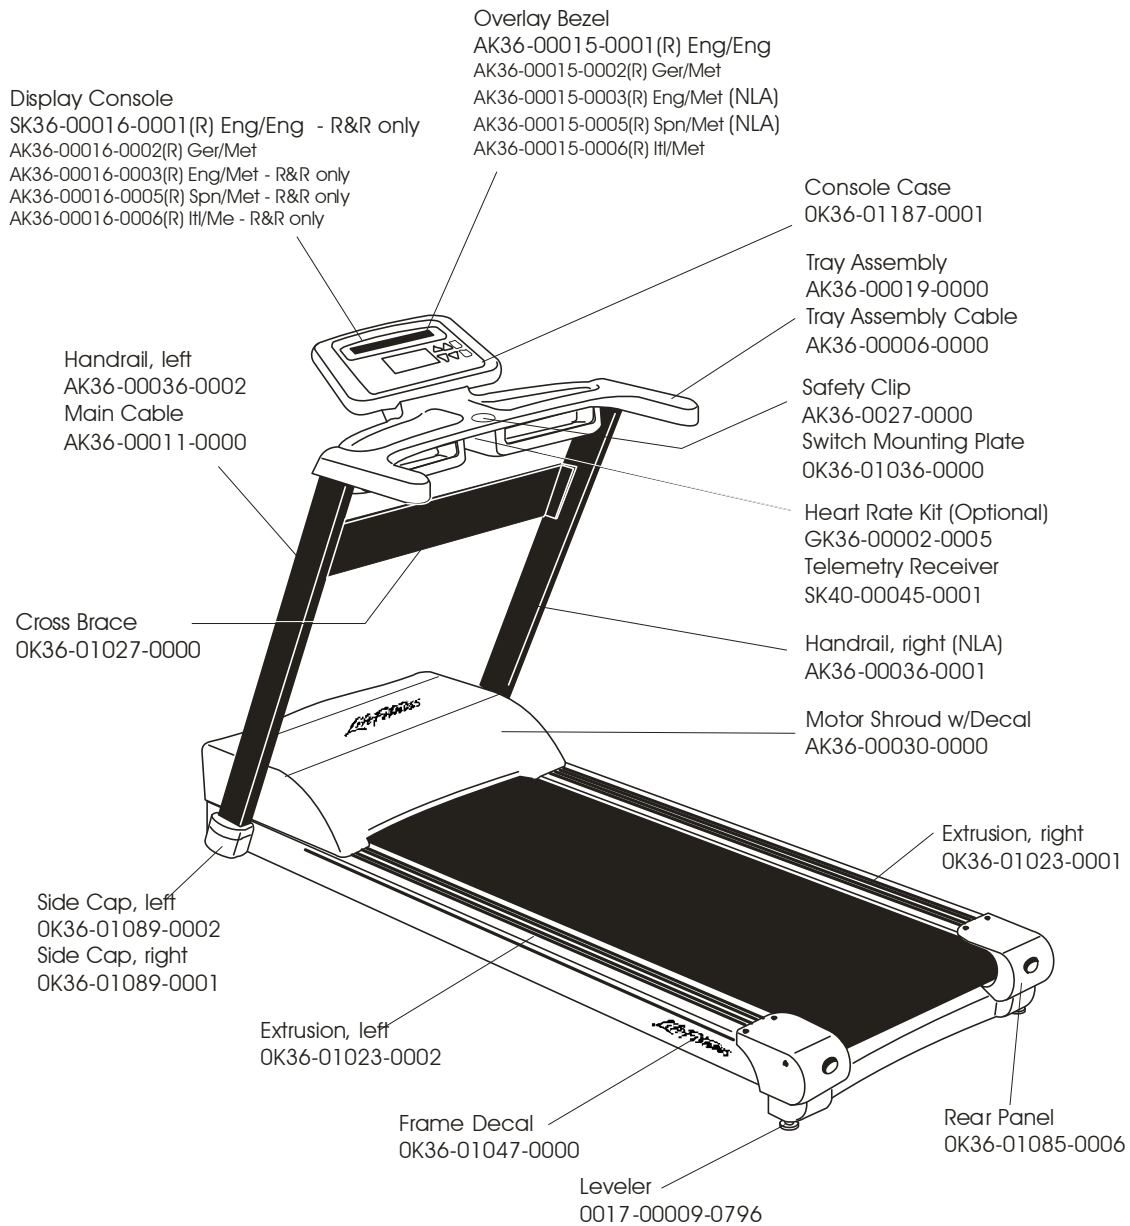

# TR-5500 TREADMILL

GK36-00001-XXXX  
SN: 259024-262218

# TR-5500 TREADMILL

GK36-00001-XXXX  
SN: 259024-262218

TR-5500  
TREADMILL

GK36-00001-XXXX  
SN: 259024-262218