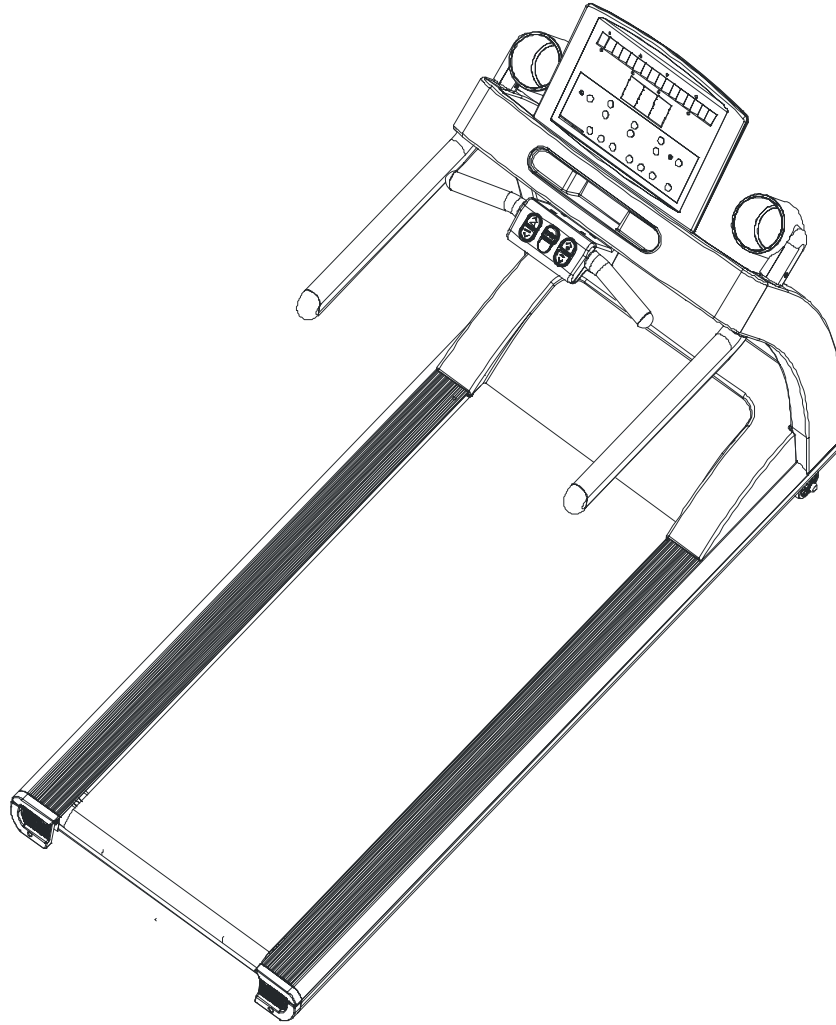

LifeFitness

T5-0 TREADMILL

Customer Support Services
PARTS MANUAL rev 28 May 2008

Miscellaneous	3
Extrusions and Rear End Caps	4
Console and Related Components	5
Belt, Deck, and Rear Roller	6
Uprights, Handrails, and Cupholders	7
Ergo Bar	8
Motor Cover, Front End Cap, and Leg Levelers	9
Lift Frame and Lift Motor	10
Motor Controller Assembly	11
Drive Motor Assembly	12
Front Roller Assembly	13
Block Diagram - Domestic	14
Block Diagram - International	15

Description	Part No.
Hardware Bag T5-0-T7.0	AK59-00090-0000
Document Kit T5-0/T5.5/T7.0 Eng	AK59-00110-0000
Document Kit T5-0/T5.5/T7.0 Ger	AK59-00110-0002
Assembly, Document Kit T5-0 Eng	AK59-00110-0000
Assembly, Document Kit T5-0 Ger	AK59-00110-0002
Transmitter, Polar HR	8254701
Strap, Heart Rate LF	6844301
Wrench, M6, Hex Long Arm	3255701

Language	Part Nos.	
	Console Assembly	Overlay/Bezel Assembly
ENG/ENG	AK59-00061-0000	AK59-00114-0000
GER/MET	AK59-00061-0002	AK59-00115-0000

Uprights, Handrails, and Cup Holders

Motor Cover, Front End Cap, and Leg Levelers