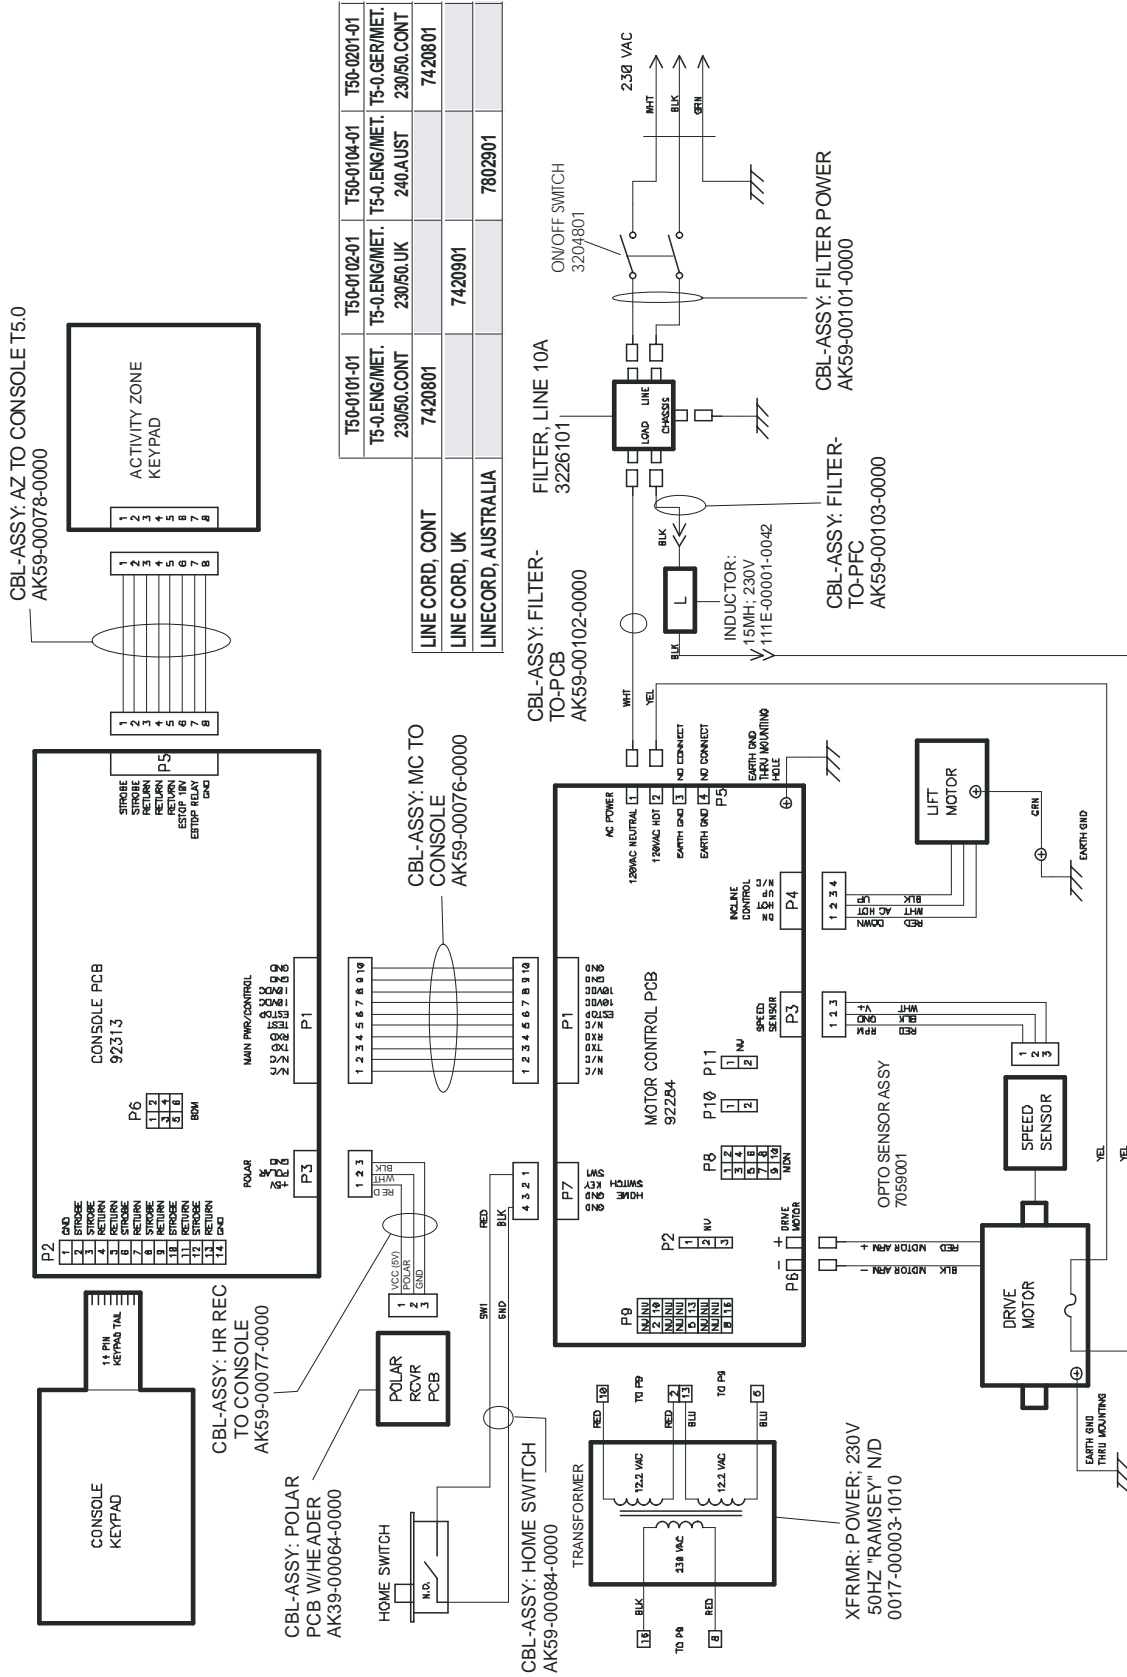

LifeFitness

T5-0 TREADMILL

Customer Support Services
PARTS MANUAL rev 28 May 2008

Miscellaneous	3
Extrusions and Rear End Caps	4
Console and Related Components	5
Belt, Deck, and Rear Roller	6
Uprights, Handrails, and Cupholders	7
Ergo Bar	8
Motor Cover, Front End Cap, and Leg Levelers	9
Lift Frame and Lift Motor	10
Motor Controller Assembly	11
Drive Motor Assembly	12
Front Roller Assembly	13
Block Diagram - Domestic	14
Block Diagram - International	15

Description	Part No.
Hardware Bag T5-0-T7.0	AK59-00090-0000
Document Kit T5-0/T5.5/T7.0 Eng	AK59-00110-0000
Document Kit T5-0/T5.5/T7.0 Ger	AK59-00110-0002
Assembly, Document Kit T5-0 Eng	AK59-00110-0000
Assembly, Document Kit T5-0 Ger	AK59-00110-0002
Transmitter, Polar HR	8254701
Strap, Heart Rate LF	6844301
Wrench, M6, Hex Long Arm	3255701

Motor Controller Kit:
Domestic: AK59-00112-0000
International: AK59-00113-0000

T5-0 TREADMILL

Block Diagram - Low Voltage

T50-0XXX-01

T5-0 TREADMILL

Block Diagram - High Voltage

T50-0101-01	T50-0102-01	T50-0104-01	T50-0201-01
T5-0.ENG/MET. 230/50.CONT	T5-0.ENG/MET. 230/50.UK	T5-0.ENG/MET. 240.AUST	T5-0.GER/MET. 230/50.CONT
7420801	7420901	7420801	7420801
LINE CORD, CONT	LINE CORD, UK		
	LINECORD, AUSTRALIA		
		7802901	