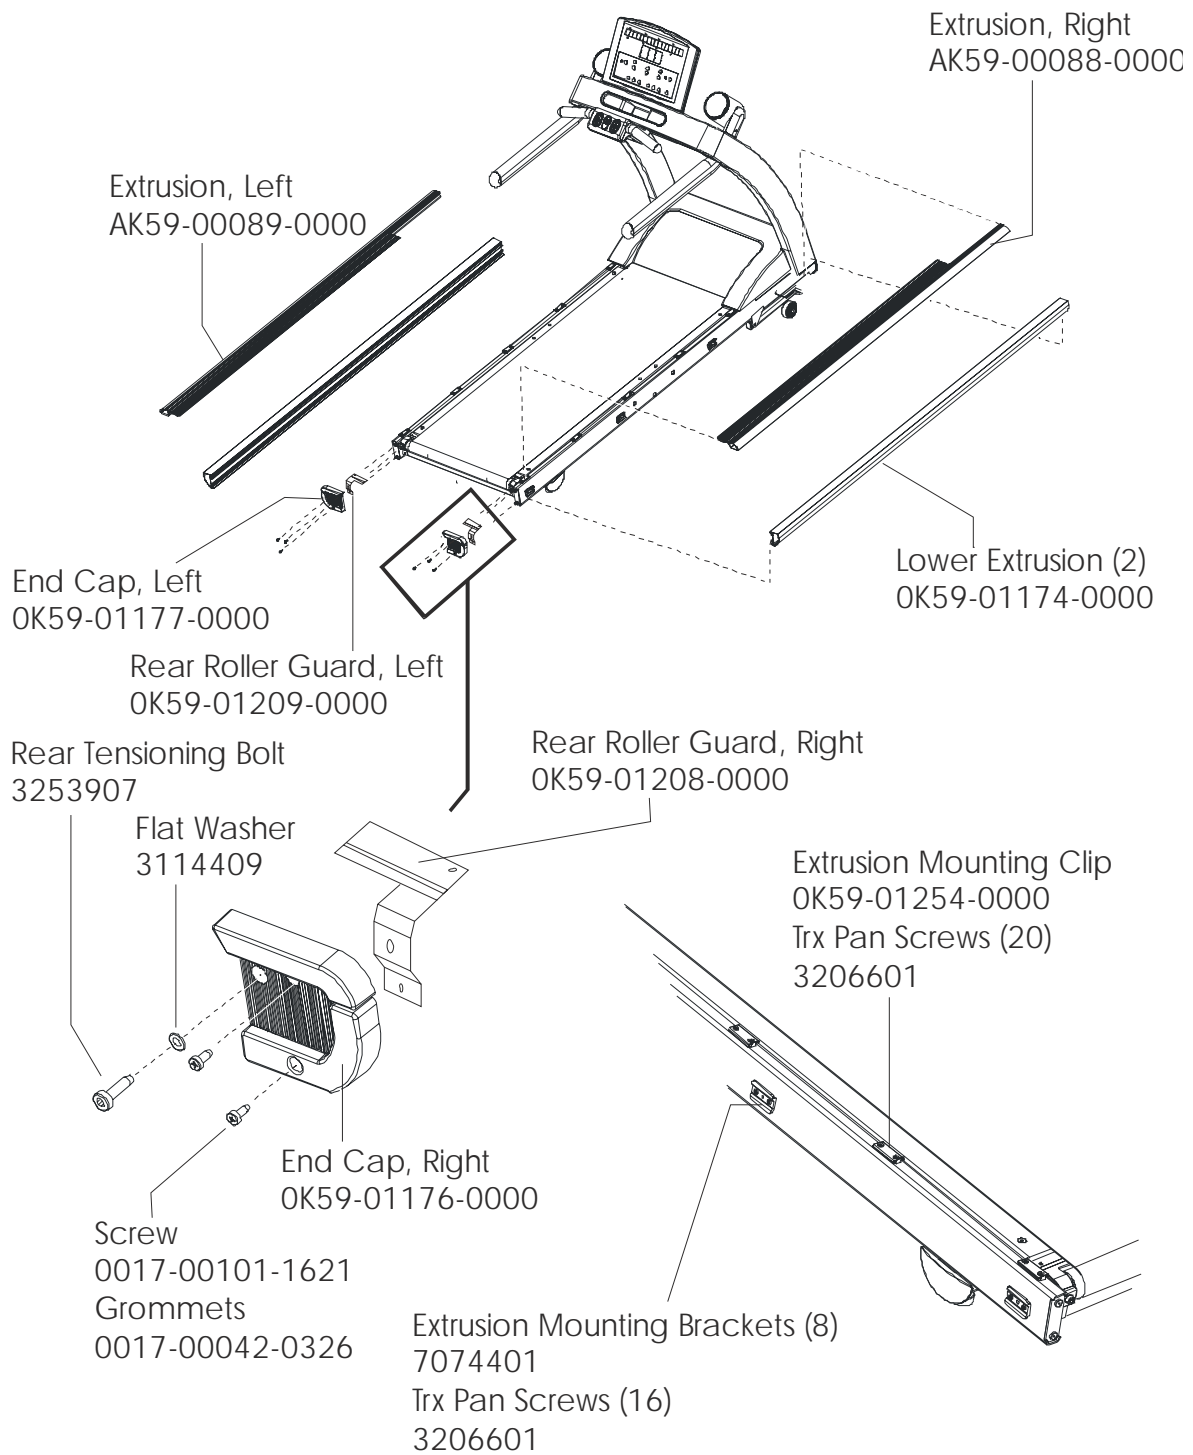

LifeFitness

T5-0 TREADMILL

Customer Support Services
PARTS MANUAL rev 28 May 2008

Miscellaneous	3
Extrusions and Rear End Caps	4
Console and Related Components	5
Belt, Deck, and Rear Roller	6
Uprights, Handrails, and Cupholders	7
Ergo Bar	8
Motor Cover, Front End Cap, and Leg Levelers	9
Lift Frame and Lift Motor	10
Motor Controller Assembly	11
Drive Motor Assembly	12
Front Roller Assembly	13
Block Diagram - Domestic	14
Block Diagram - International	15

Description	Part No.
Hardware Bag T5-0-T7.0	AK59-00090-0000
Document Kit T5-0/T5.5/T7.0 Eng	AK59-00110-0000
Document Kit T5-0/T5.5/T7.0 Ger	AK59-00110-0002
Assembly, Document Kit T5-0 Eng	AK59-00110-0000
Assembly, Document Kit T5-0 Ger	AK59-00110-0002
Transmitter, Polar HR	8254701
Strap, Heart Rate LF	6844301
Wrench, M6, Hex Long Arm	3255701

Language	Part Nos.	
	Console Assembly	Overlay/Bezel Assembly
ENG/ENG	AK59-00061-0000	AK59-00114-0000
GER/MET	AK59-00061-0002	AK59-00115-0000

Uprights, Handrails, and Cup Holders

Motor Cover, Front End Cap, and Leg Levelers

Motor Controller Kit:
Domestic: AK59-00112-0000
International: AK59-00113-0000

T5-0 TREADMILL

Block Diagram - Low Voltage

T50-0XXX-01

T5-0 TREADMILL

Block Diagram - High Voltage

T50-0101-01	T50-0102-01	T50-0104-01	T50-0201-01
T5-0.ENG/MET. 230/50.CONT	T5-0.ENG/MET. 230/50.UK	T5-0.ENG/MET. 240.AUST	T5-0.GER/MET. 230/50.CONT
7420801	7420901	7420801	7420801
LINE CORD, CONT	LINE CORD, UK		
	LINECORD, AUSTRALIA		
		7802901	