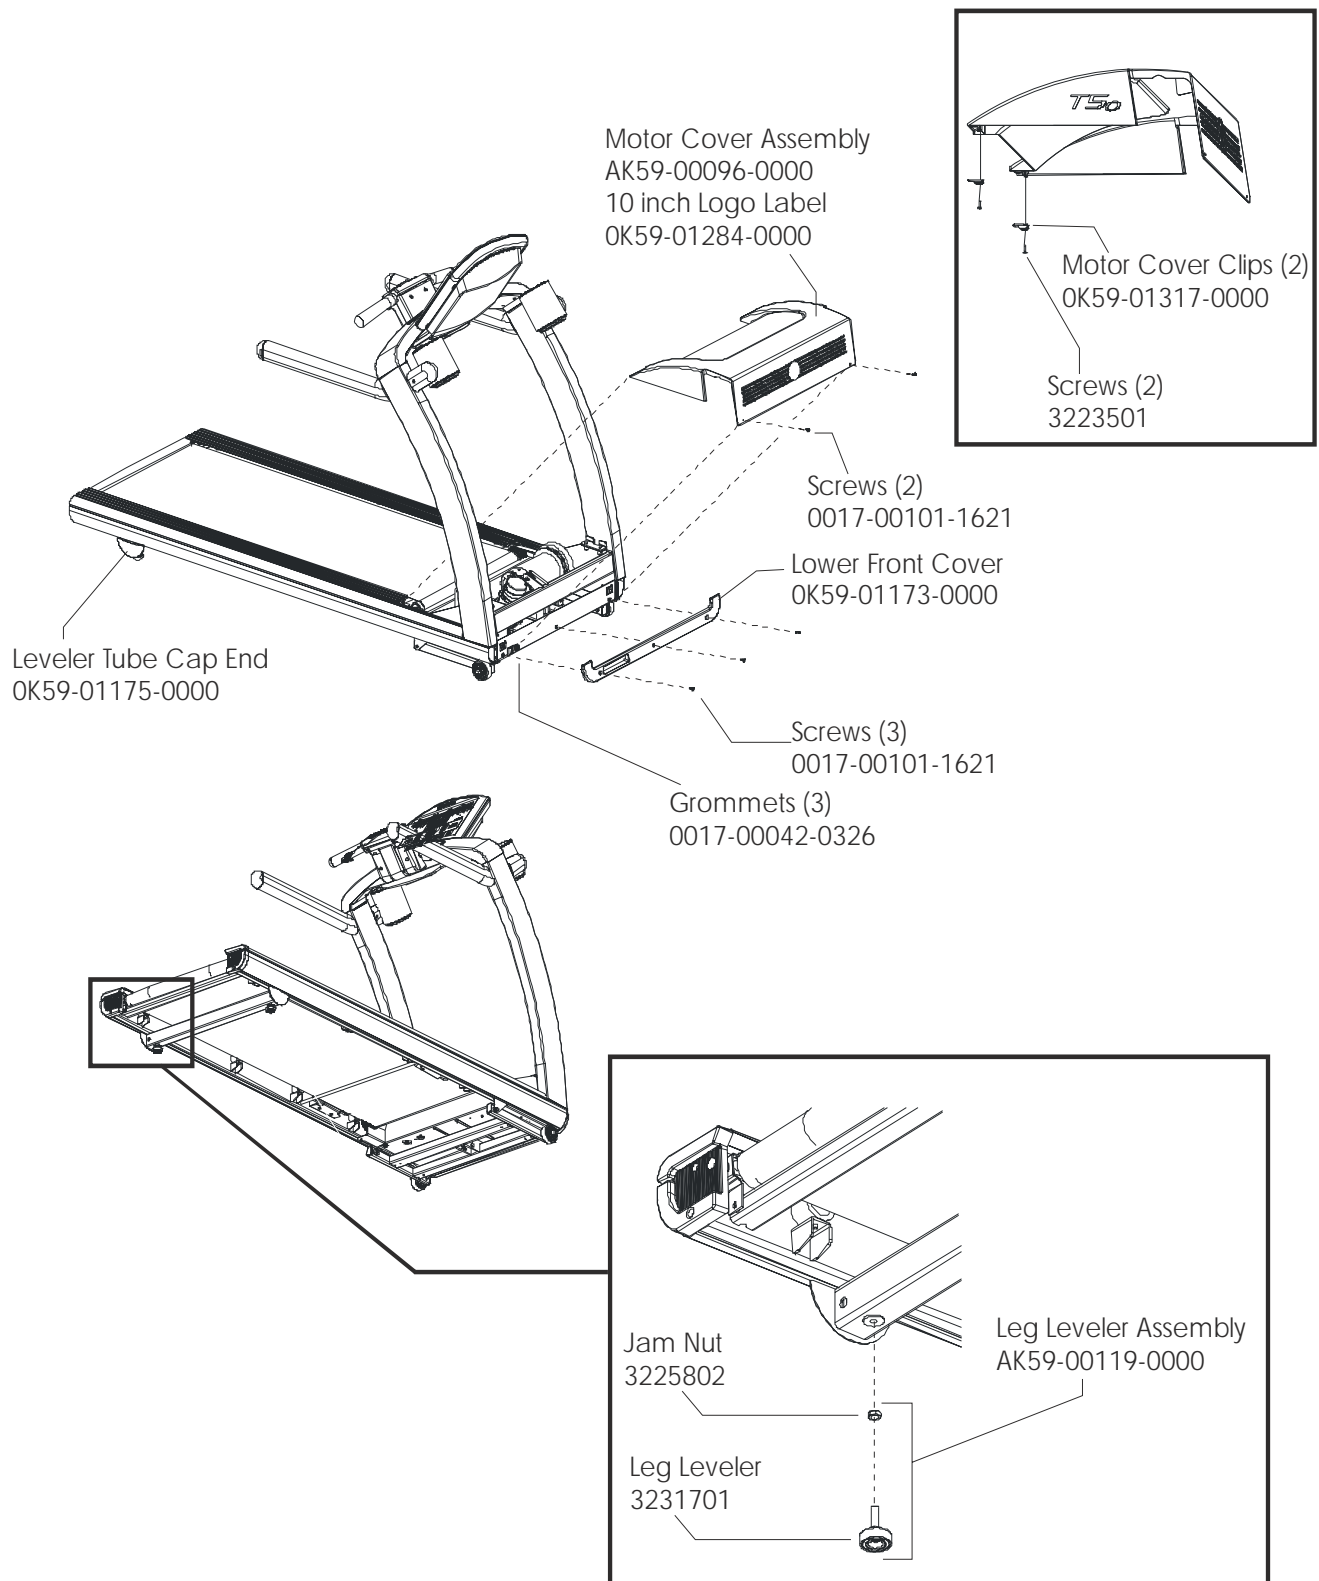

LifeFitness

T5-0 TREADMILL

Customer Support Services
PARTS MANUAL rev 28 May 2008

Miscellaneous	3
Extrusions and Rear End Caps	4
Console and Related Components	5
Belt, Deck, and Rear Roller	6
Uprights, Handrails, and Cupholders	7
Ergo Bar	8
Motor Cover, Front End Cap, and Leg Levelers	9
Lift Frame and Lift Motor	10
Motor Controller Assembly	11
Drive Motor Assembly	12
Front Roller Assembly	13
Block Diagram - Domestic	14
Block Diagram - International	15

Description	Part No.
Hardware Bag T5-0-T7.0	AK59-00090-0000
Document Kit T5-0/T5.5/T7.0 Eng	AK59-00110-0000
Document Kit T5-0/T5.5/T7.0 Ger	AK59-00110-0002
Assembly, Document Kit T5-0 Eng	AK59-00110-0000
Assembly, Document Kit T5-0 Ger	AK59-00110-0002
Transmitter, Polar HR	8254701
Strap, Heart Rate LF	6844301
Wrench, M6, Hex Long Arm	3255701

Language	Part Nos.	
	Console Assembly	Overlay/Bezel Assembly
ENG/ENG	AK59-00061-0000	AK59-00114-0000
GER/MET	AK59-00061-0002	AK59-00115-0000

Uprights, Handrails, and Cup Holders

Motor Cover, Front End Cap, and Leg Levelers

Motor Controller Kit:
Domestic: AK59-00112-0000
International: AK59-00113-0000

T5-0 TREADMILL

Block Diagram - Low Voltage

T50-0XXX-01

T5-0 TREADMILL

Block Diagram - High Voltage

T50-0101-01	T50-0102-01	T50-0104-01	T50-0201-01
T5-0.ENG/MET. 230/50.CONT	T5-0.ENG/MET. 230/50.UK	T5-0.ENG/MET. 240.AUST	T5-0.GER/MET. 230/50.CONT
7420801	7420901	7420801	7420801
LINE CORD, CONT	LINE CORD, UK		
	LINECORD, AUSTRALIA		
		7802901	