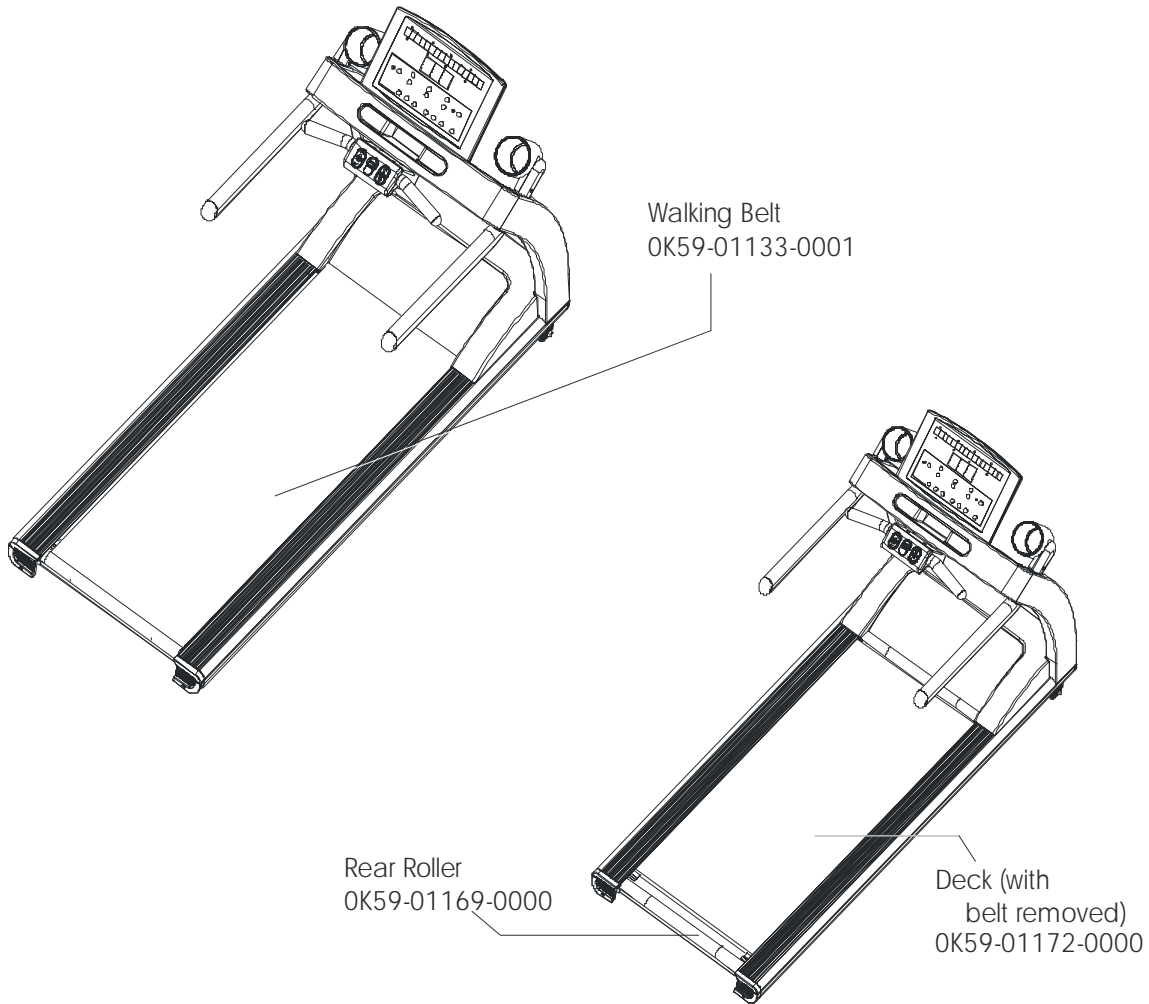

LifeFitness

T5-0 TREADMILL

Customer Support Services
PARTS MANUAL rev 28 May 2008

Miscellaneous	3
Extrusions and Rear End Caps	4
Console and Related Components	5
Belt, Deck, and Rear Roller	6
Uprights, Handrails, and Cupholders	7
Ergo Bar	8
Motor Cover, Front End Cap, and Leg Levelers	9
Lift Frame and Lift Motor	10
Motor Controller Assembly	11
Drive Motor Assembly	12
Front Roller Assembly	13
Block Diagram - Domestic	14
Block Diagram - International	15

Description	Part No.
Hardware Bag T5-0-T7.0	AK59-00090-0000
Document Kit T5-0/T5.5/T7.0 Eng	AK59-00110-0000
Document Kit T5-0/T5.5/T7.0 Ger	AK59-00110-0002
Assembly, Document Kit T5-0 Eng	AK59-00110-0000
Assembly, Document Kit T5-0 Ger	AK59-00110-0002
Transmitter, Polar HR	8254701
Strap, Heart Rate LF	6844301
Wrench, M6, Hex Long Arm	3255701

Language	Part Nos.	
	Console Assembly	Overlay/Bezel Assembly
ENG/ENG	AK59-00061-0000	AK59-00114-0000
GER/MET	AK59-00061-0002	AK59-00115-0000

Uprights, Handrails, and Cup Holders

Motor Cover, Front End Cap, and Leg Levelers

Motor Controller Kit:
Domestic: AK59-00112-0000
International: AK59-00113-0000

T5-0 TREADMILL

Block Diagram - Low Voltage

T50-0XXX-01

T5-0 TREADMILL

Block Diagram - High Voltage

T50-0101-01	T50-0102-01	T50-0104-01	T50-0201-01
T5-0.ENG/MET. 230/50.CONT	T5-0.ENG/MET. 230/50.UK	T5-0.ENG/MET. 240.AUST	T5-0.GER/MET. 230/50.CONT
7420801	7420901	7420801	7420801
LINE CORD, CONT	LINE CORD, UK		
	LINECORD, AUSTRALIA		
		7802901	