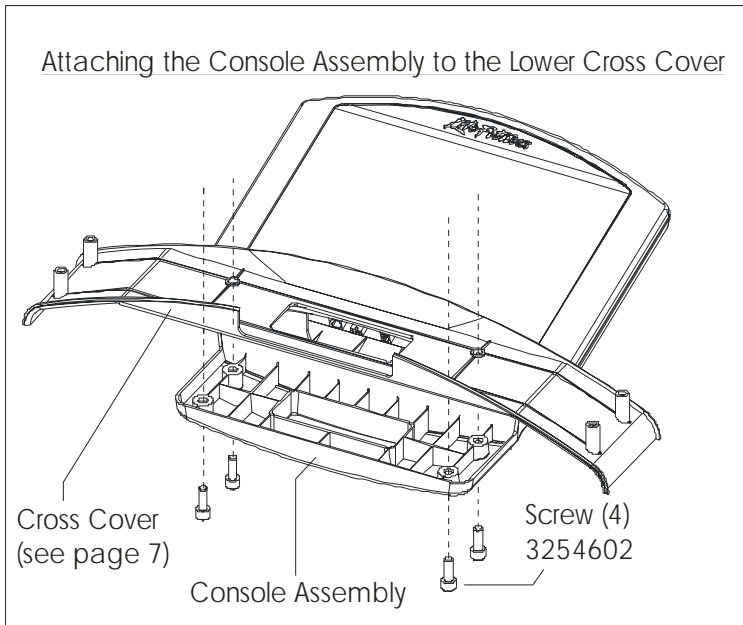

Language	Part Nos.	
	Console Assembly	Overlay/Bezel Assembly
ENG/ENG	AK59-00061-0000	AK59-00114-0000
GER/MET	AK59-00061-0002	AK59-00115-0000