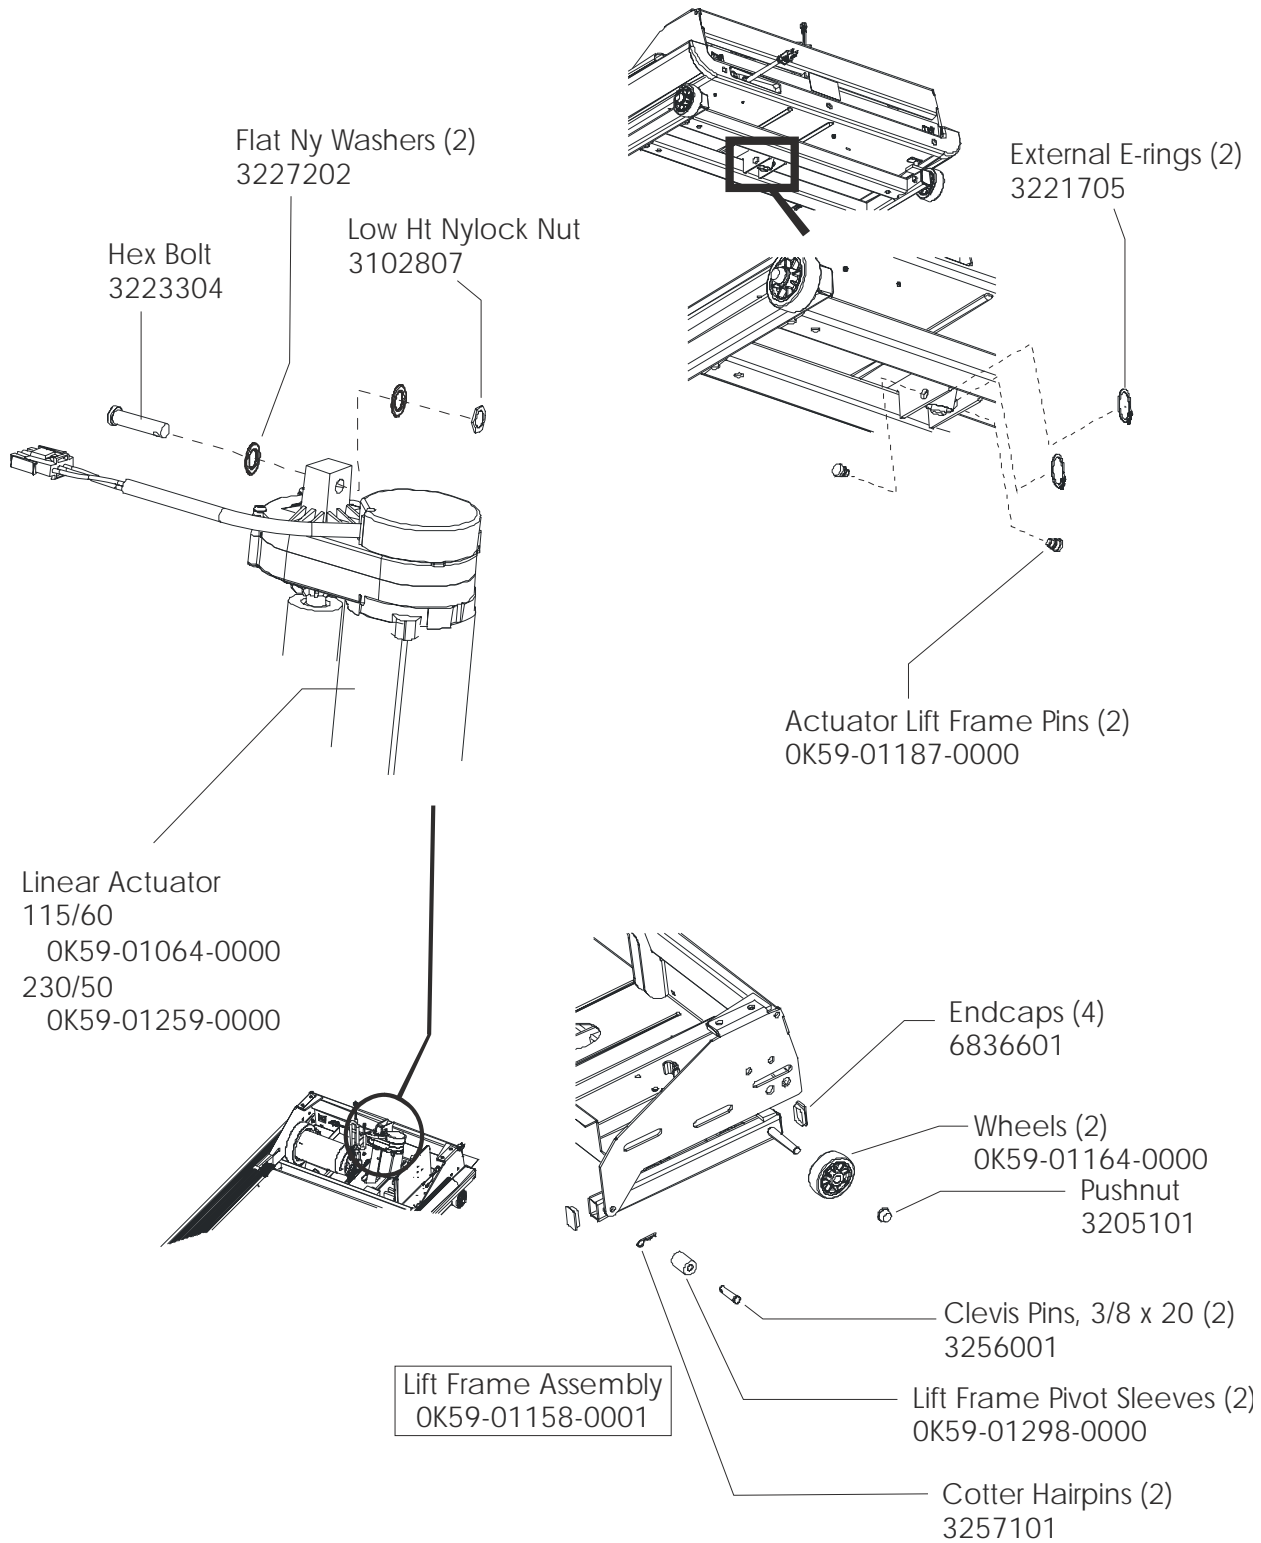

LifeFitness

T5-0 TREADMILL

Customer Support Services
PARTS MANUAL rev 28 May 2008

Miscellaneous	3
Extrusions and Rear End Caps	4
Console and Related Components	5
Belt, Deck, and Rear Roller	6
Uprights, Handrails, and Cupholders	7
Ergo Bar	8
Motor Cover, Front End Cap, and Leg Levelers	9
Lift Frame and Lift Motor	10
Motor Controller Assembly	11
Drive Motor Assembly	12
Front Roller Assembly	13
Block Diagram - Domestic	14
Block Diagram - International	15

Description	Part No.
Hardware Bag T5-0-T7.0	AK59-00090-0000
Document Kit T5-0/T5.5/T7.0 Eng	AK59-00110-0000
Document Kit T5-0/T5.5/T7.0 Ger	AK59-00110-0002
Assembly, Document Kit T5-0 Eng	AK59-00110-0000
Assembly, Document Kit T5-0 Ger	AK59-00110-0002
Transmitter, Polar HR	8254701
Strap, Heart Rate LF	6844301
Wrench, M6, Hex Long Arm	3255701

Language	Part Nos.	
	Console Assembly	Overlay/Bezel Assembly
ENG/ENG	AK59-00061-0000	AK59-00114-0000
GER/MET	AK59-00061-0002	AK59-00115-0000

Uprights, Handrails, and Cup Holders

Motor Cover, Front End Cap, and Leg Levelers

Motor Controller Kit:
Domestic: AK59-00112-0000
International: AK59-00113-0000

T5-0 TREADMILL

Block Diagram - Low Voltage

T50-0XXX-01

T5-0 TREADMILL

Block Diagram - High Voltage

T50-0101-01	T50-0102-01	T50-0104-01	T50-0201-01
T5-0.ENG/MET. 230/50.CONT	T5-0.ENG/MET. 230/50.UK	T5-0.ENG/MET. 240.AUST	T5-0.GER/MET. 230/50.CONT
7420801	7420901	7420801	7420801
LINE CORD, CONT	LINE CORD, UK		
	LINECORD, AUSTRALIA		
		7802901	