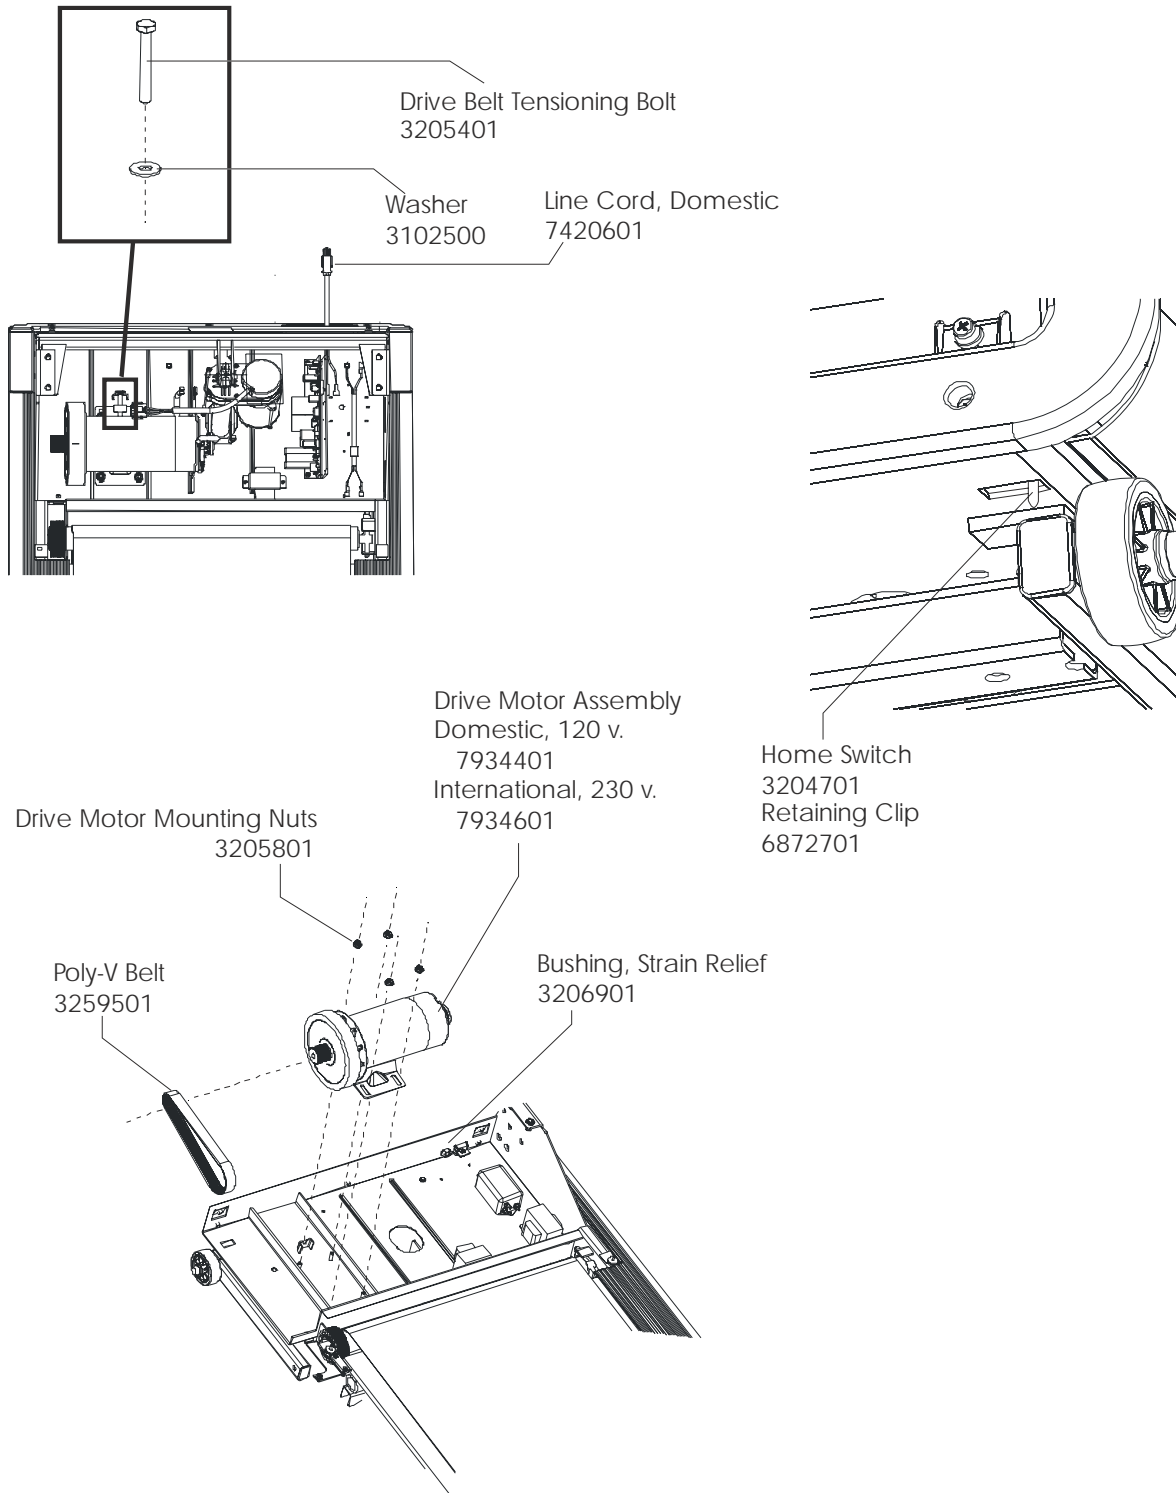

LifeFitness

T5-0 TREADMILL

Customer Support Services
PARTS MANUAL rev 28 May 2008

Miscellaneous	3
Extrusions and Rear End Caps	4
Console and Related Components	5
Belt, Deck, and Rear Roller	6
Uprights, Handrails, and Cupholders	7
Ergo Bar	8
Motor Cover, Front End Cap, and Leg Levelers	9
Lift Frame and Lift Motor	10
Motor Controller Assembly	11
Drive Motor Assembly	12
Front Roller Assembly	13
Block Diagram - Domestic	14
Block Diagram - International	15

Description	Part No.
Hardware Bag T5-0-T7.0	AK59-00090-0000
Document Kit T5-0/T5.5/T7.0 Eng	AK59-00110-0000
Document Kit T5-0/T5.5/T7.0 Ger	AK59-00110-0002
Assembly, Document Kit T5-0 Eng	AK59-00110-0000
Assembly, Document Kit T5-0 Ger	AK59-00110-0002
Transmitter, Polar HR	8254701
Strap, Heart Rate LF	6844301
Wrench, M6, Hex Long Arm	3255701

Language	Part Nos.	
	Console Assembly	Overlay/Bezel Assembly
ENG/ENG	AK59-00061-0000	AK59-00114-0000
GER/MET	AK59-00061-0002	AK59-00115-0000

Uprights, Handrails, and Cup Holders

Motor Cover, Front End Cap, and Leg Levelers

Motor Controller Kit:
Domestic: AK59-00112-0000
International: AK59-00113-0000

T5-0 TREADMILL

Block Diagram - Low Voltage

T50-0XXX-01

T5-0 TREADMILL

Block Diagram - High Voltage

T50-0101-01	T50-0102-01	T50-0104-01	T50-0201-01
T5-0.ENG/MET. 230/50.CONT	T5-0.ENG/MET. 230/50.UK	T5-0.ENG/MET. 240.AUST	T5-0.GER/MET. 230/50.CONT
7420801	7420901	7420801	7420801
LINE CORD, CONT	LINE CORD, UK		
	LINECORD, AUSTRALIA		
		7802901	