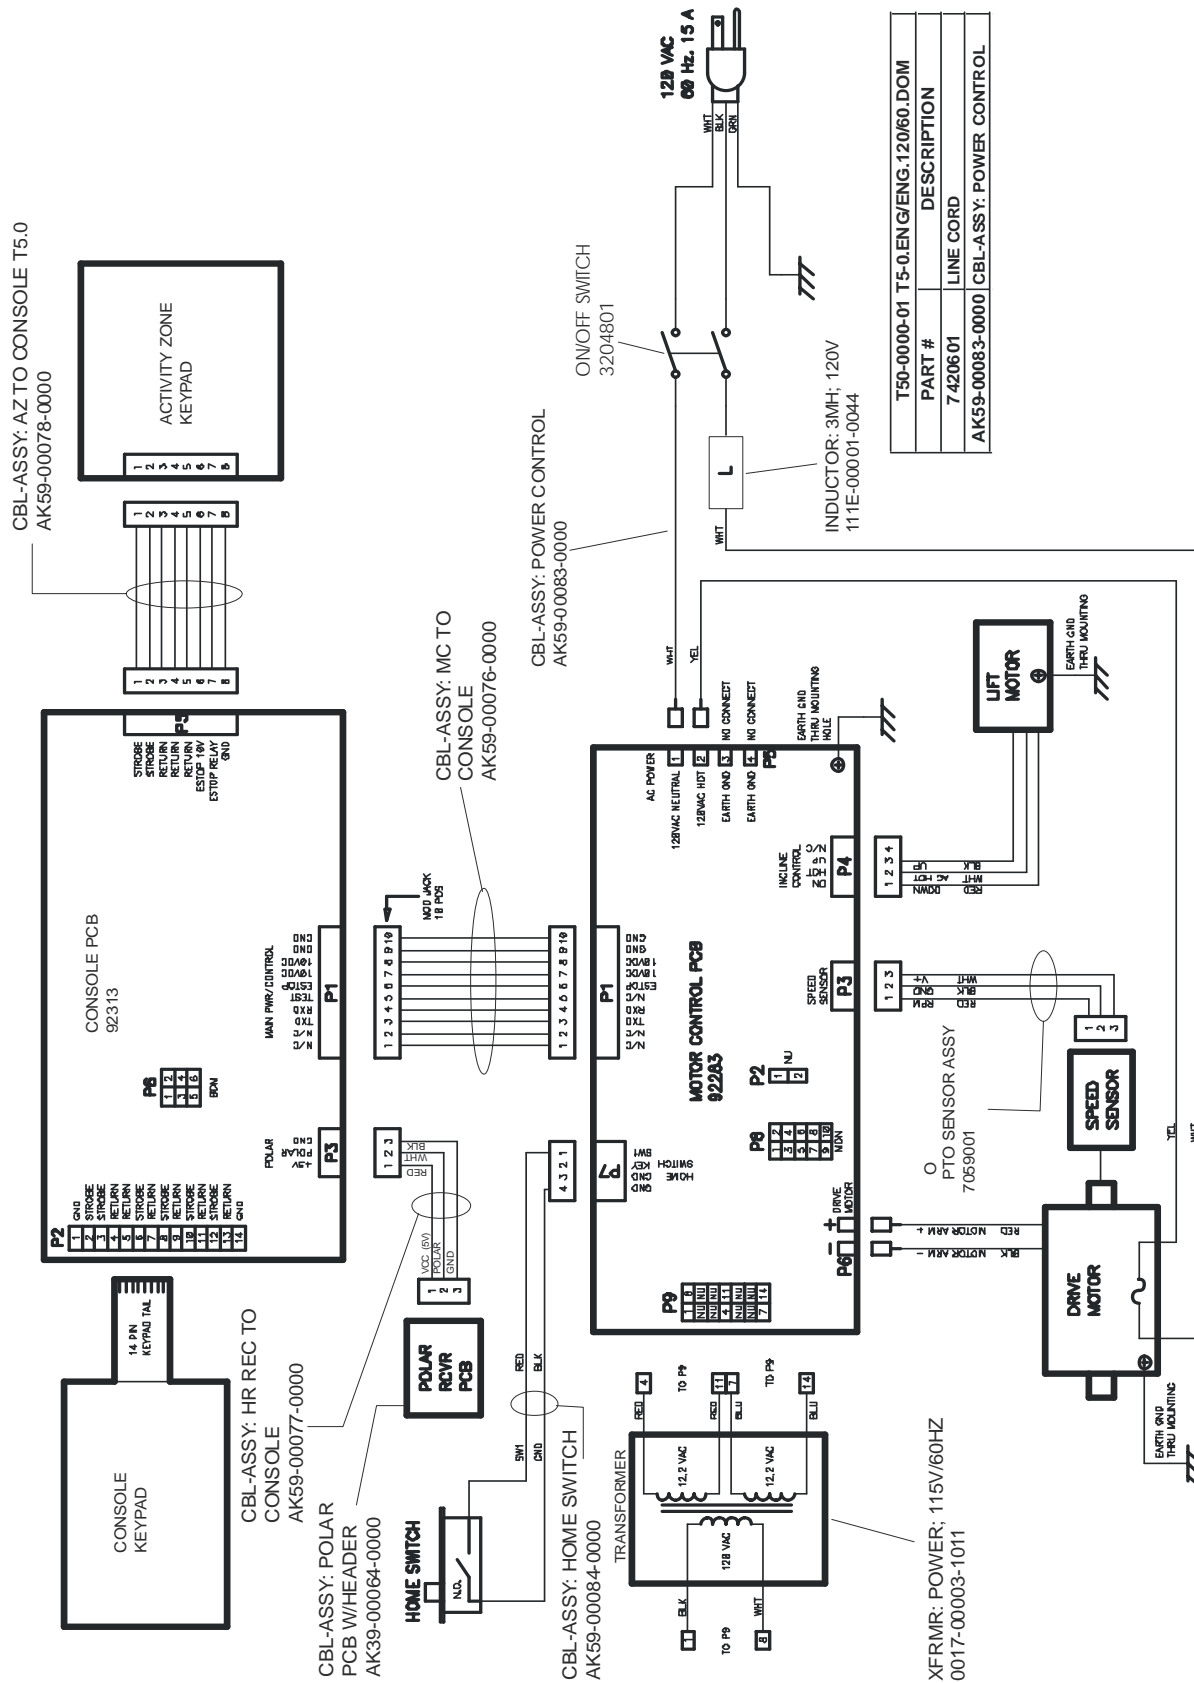

LifeFitness

T5-0 TREADMILL

Customer Support Services
PARTS MANUAL rev 28 May 2008

Miscellaneous	3
Extrusions and Rear End Caps	4
Console and Related Components	5
Belt, Deck, and Rear Roller	6
Uprights, Handrails, and Cupholders	7
Ergo Bar	8
Motor Cover, Front End Cap, and Leg Levelers	9
Lift Frame and Lift Motor	10
Motor Controller Assembly	11
Drive Motor Assembly	12
Front Roller Assembly	13
Block Diagram - Domestic	14
Block Diagram - International	15

Description	Part No.
Hardware Bag T5-0-T7.0	AK59-00090-0000
Document Kit T5-0/T5.5/T7.0 Eng	AK59-00110-0000
Document Kit T5-0/T5.5/T7.0 Ger	AK59-00110-0002
Assembly, Document Kit T5-0 Eng	AK59-00110-0000
Assembly, Document Kit T5-0 Ger	AK59-00110-0002
Transmitter, Polar HR	8254701
Strap, Heart Rate LF	6844301
Wrench, M6, Hex Long Arm	3255701

Motor Controller Kit:
Domestic: AK59-00112-0000
International: AK59-00113-0000

T5-0 TREADMILL

Block Diagram - Low Voltage

T50-0XXX-01

T5-0 TREADMILL

Block Diagram - High Voltage

T50-0101-01	T50-0102-01	T50-0104-01	T50-0201-01
T5-0.ENG/MET. 230/50.CONT	T5-0.ENG/MET. 230/50.UK	T5-0.ENG/MET. 240.AUST	T5-0.GER/MET. 230/50.CONT
7420801	7420901	7420801	7420801
LINE CORD, CONT	LINE CORD, UK		
	LINECORD, AUSTRALIA		
		7802901	