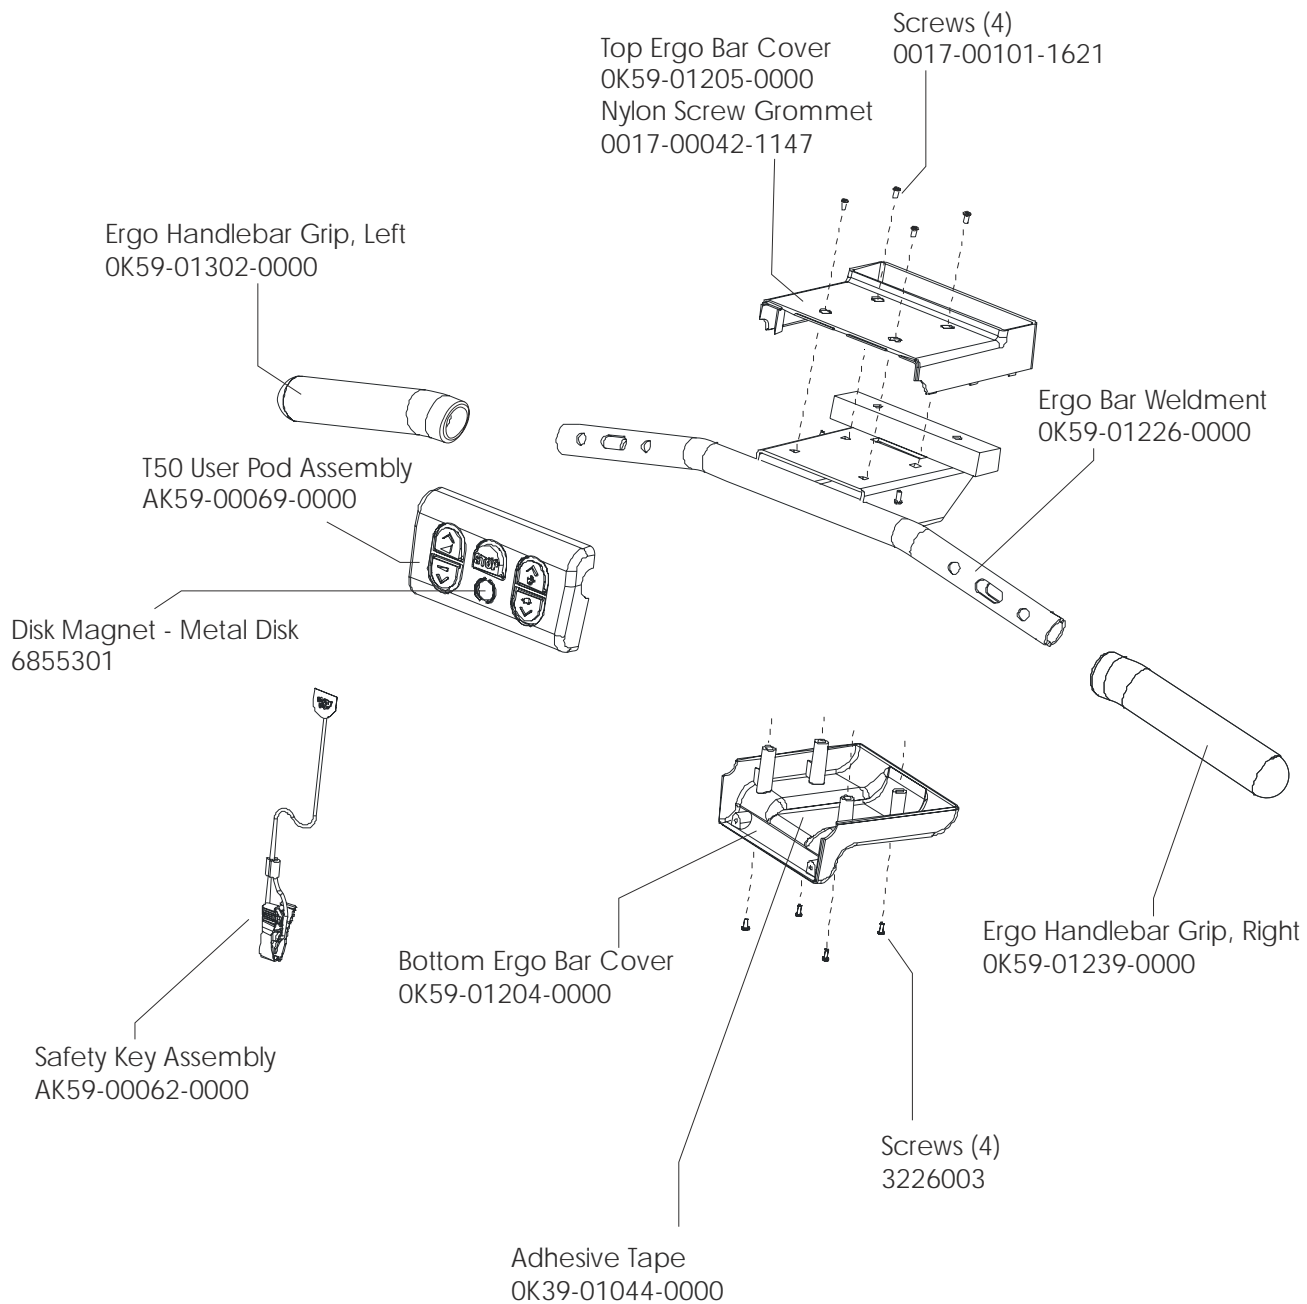

LifeFitness

T5-0 TREADMILL

Customer Support Services
PARTS MANUAL rev 28 May 2008

Miscellaneous	3
Extrusions and Rear End Caps	4
Console and Related Components	5
Belt, Deck, and Rear Roller	6
Uprights, Handrails, and Cupholders	7
Ergo Bar	8
Motor Cover, Front End Cap, and Leg Levelers	9
Lift Frame and Lift Motor	10
Motor Controller Assembly	11
Drive Motor Assembly	12
Front Roller Assembly	13
Block Diagram - Domestic	14
Block Diagram - International	15

Description	Part No.
Hardware Bag T5-0-T7.0	AK59-00090-0000
Document Kit T5-0/T5.5/T7.0 Eng	AK59-00110-0000
Document Kit T5-0/T5.5/T7.0 Ger	AK59-00110-0002
Assembly, Document Kit T5-0 Eng	AK59-00110-0000
Assembly, Document Kit T5-0 Ger	AK59-00110-0002
Transmitter, Polar HR	8254701
Strap, Heart Rate LF	6844301
Wrench, M6, Hex Long Arm	3255701

Language	Part Nos.	
	Console Assembly	Overlay/Bezel Assembly
ENG/ENG	AK59-00061-0000	AK59-00114-0000
GER/MET	AK59-00061-0002	AK59-00115-0000

Uprights, Handrails, and Cup Holders

Motor Cover, Front End Cap, and Leg Levelers

Motor Controller Kit:
Domestic: AK59-00112-0000
International: AK59-00113-0000

T5-0 TREADMILL

Block Diagram - Low Voltage

T50-0XXX-01

T5-0 TREADMILL

Block Diagram - High Voltage

T50-0101-01	T50-0102-01	T50-0104-01	T50-0201-01
T5-0.ENG/MET. 230/50.CONT	T5-0.ENG/MET. 230/50.UK	T5-0.ENG/MET. 240.AUST	T5-0.GER/MET. 230/50.CONT
7420801	7420901	7420801	7420801
LINE CORD, CONT	LINE CORD, UK		
	LINECORD, AUSTRALIA		
		7802901	