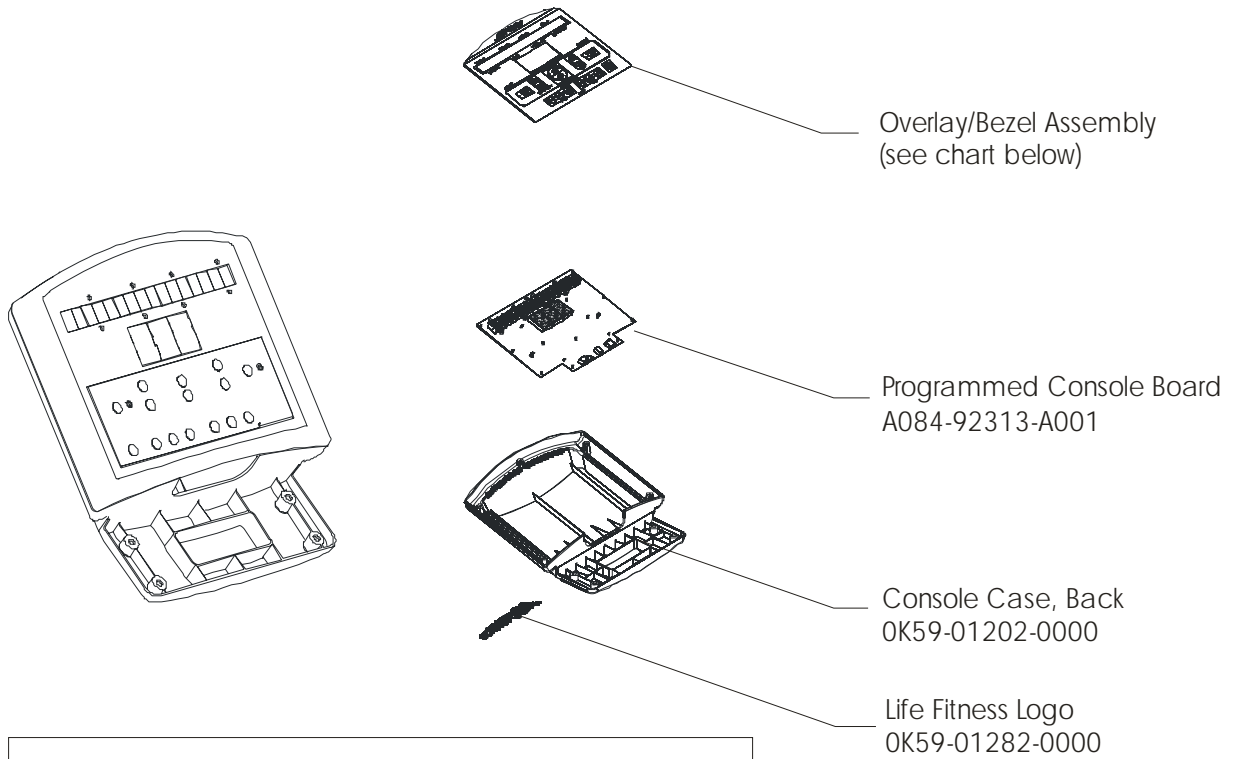

LifeFitness

T5-0 TREADMILL

Customer Support Services
PARTS MANUAL rev 28 May 2008

Miscellaneous	3
Extrusions and Rear End Caps	4
Console and Related Components	5
Belt, Deck, and Rear Roller	6
Uprights, Handrails, and Cupholders	7
Ergo Bar	8
Motor Cover, Front End Cap, and Leg Levelers	9
Lift Frame and Lift Motor	10
Motor Controller Assembly	11
Drive Motor Assembly	12
Front Roller Assembly	13
Block Diagram - Domestic	14
Block Diagram - International	15

Description	Part No.
Hardware Bag T5-0-T7.0	AK59-00090-0000
Document Kit T5-0/T5.5/T7.0 Eng	AK59-00110-0000
Document Kit T5-0/T5.5/T7.0 Ger	AK59-00110-0002
Assembly, Document Kit T5-0 Eng	AK59-00110-0000
Assembly, Document Kit T5-0 Ger	AK59-00110-0002
Transmitter, Polar HR	8254701
Strap, Heart Rate LF	6844301
Wrench, M6, Hex Long Arm	3255701

Language	Part Nos.	
	Console Assembly	Overlay/Bezel Assembly
ENG/ENG	AK59-00061-0000	AK59-00114-0000
GER/MET	AK59-00061-0002	AK59-00115-0000

Uprights, Handrails, and Cup Holders

Motor Cover, Front End Cap, and Leg Levelers

Motor Controller Kit:
Domestic: AK59-00112-0000
International: AK59-00113-0000

T5-0 TREADMILL

Block Diagram - Low Voltage

T50-0XXX-01

T5-0 TREADMILL

Block Diagram - High Voltage

T50-0101-01	T50-0102-01	T50-0104-01	T50-0201-01
T5-0.ENG/MET. 230/50.CONT	T5-0.ENG/MET. 230/50.UK	T5-0.ENG/MET. 240.AUST	T5-0.GER/MET. 230/50.CONT
7420801	7420901	7420801	7420801
LINE CORD, CONT	LINE CORD, UK		
	LINECORD, AUSTRALIA		
		7802901	