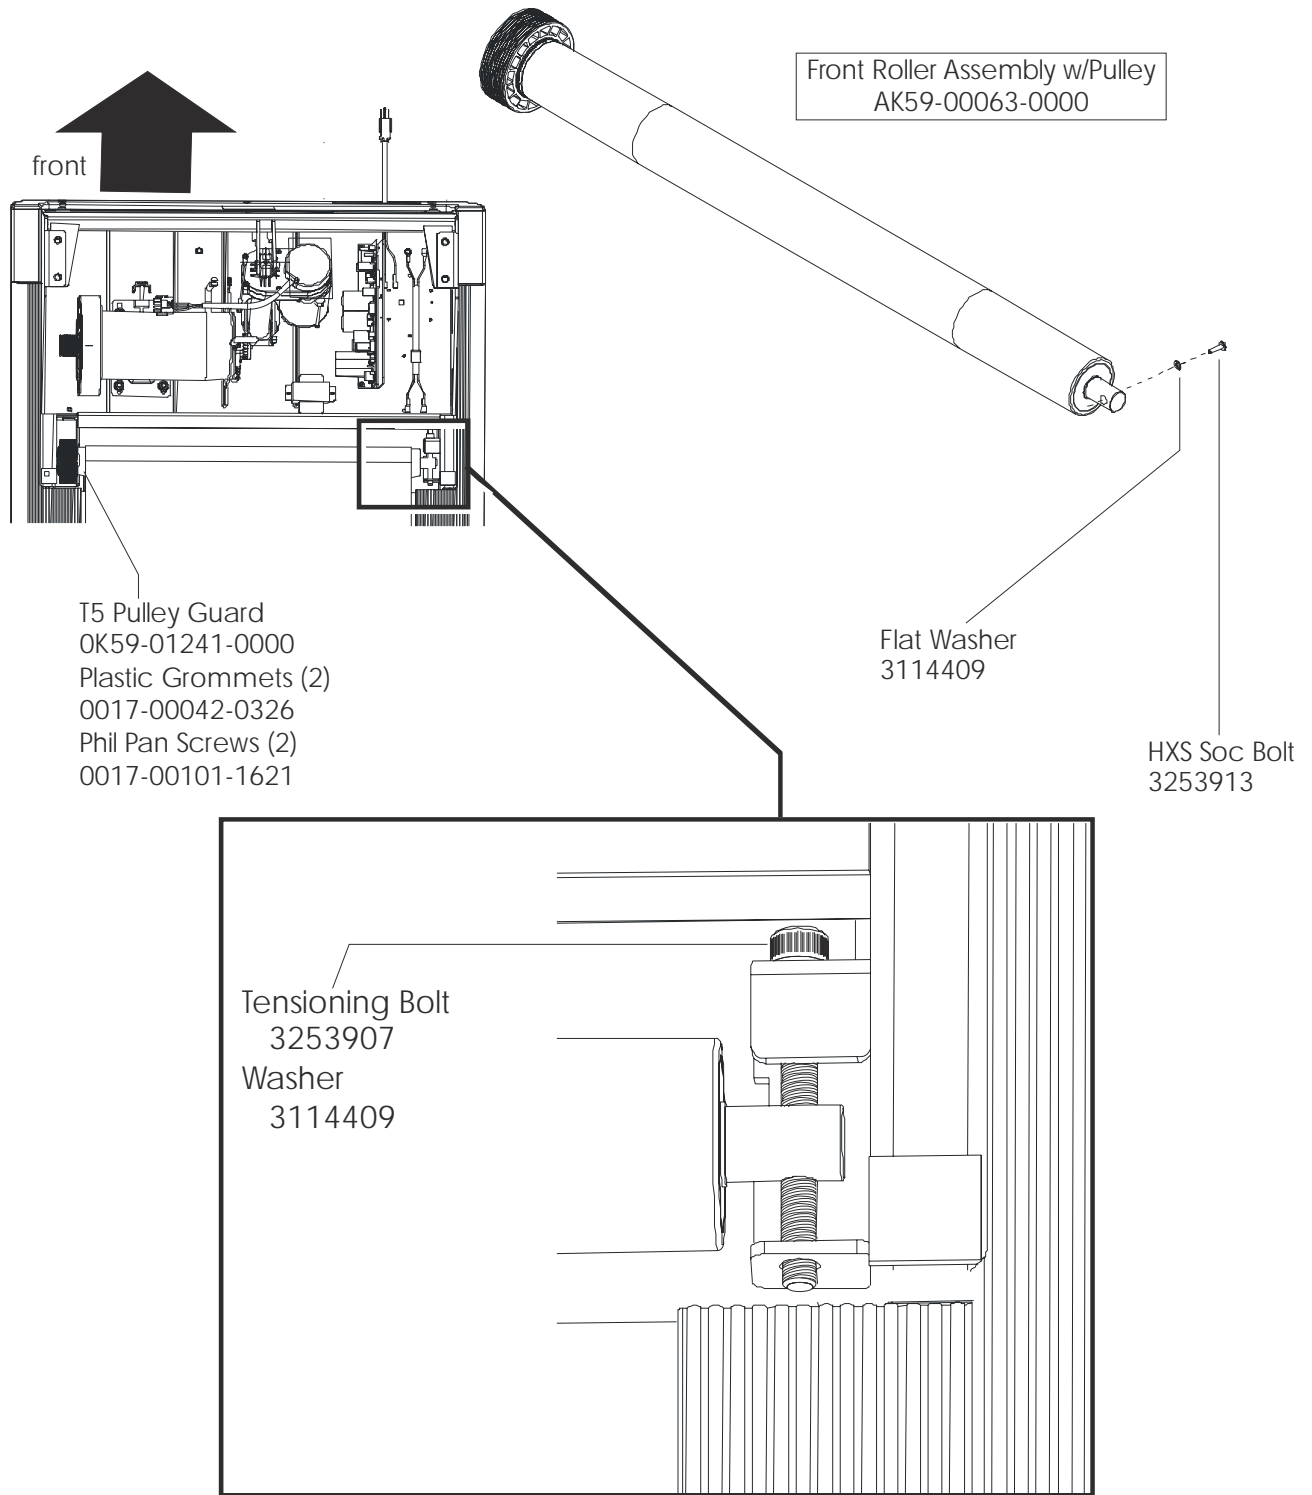

LifeFitness

T5-0 TREADMILL

Customer Support Services
PARTS MANUAL rev 28 May 2008

Miscellaneous	3
Extrusions and Rear End Caps	4
Console and Related Components	5
Belt, Deck, and Rear Roller	6
Uprights, Handrails, and Cupholders	7
Ergo Bar	8
Motor Cover, Front End Cap, and Leg Levelers	9
Lift Frame and Lift Motor	10
Motor Controller Assembly	11
Drive Motor Assembly	12
Front Roller Assembly	13
Block Diagram - Domestic	14
Block Diagram - International	15

Language	Part Nos.	
	Console Assembly	Overlay/Bezel Assembly
ENG/ENG	AK59-00061-0000	AK59-00114-0000
GER/MET	AK59-00061-0002	AK59-00115-0000

Uprights, Handrails, and Cup Holders

Motor Cover, Front End Cap, and Leg Levelers

Motor Controller Kit:
Domestic: AK59-00112-0000
International: AK59-00113-0000

T5-0 TREADMILL

Block Diagram - Low Voltage

T50-0XXX-01

T5-0 TREADMILL

Block Diagram - High Voltage

T50-0101-01	T50-0102-01	T50-0104-01	T50-0201-01
T5-0.ENG/MET. 230/50.CONT	T5-0.ENG/MET. 230/50.UK	T5-0.ENG/MET. 240.AUST	T5-0.GER/MET. 230/50.CONT
7420801	7420901	7420801	7420801
LINE CORD, CONT	LINE CORD, UK		
	LINECORD, AUSTRALIA		
		7802901	