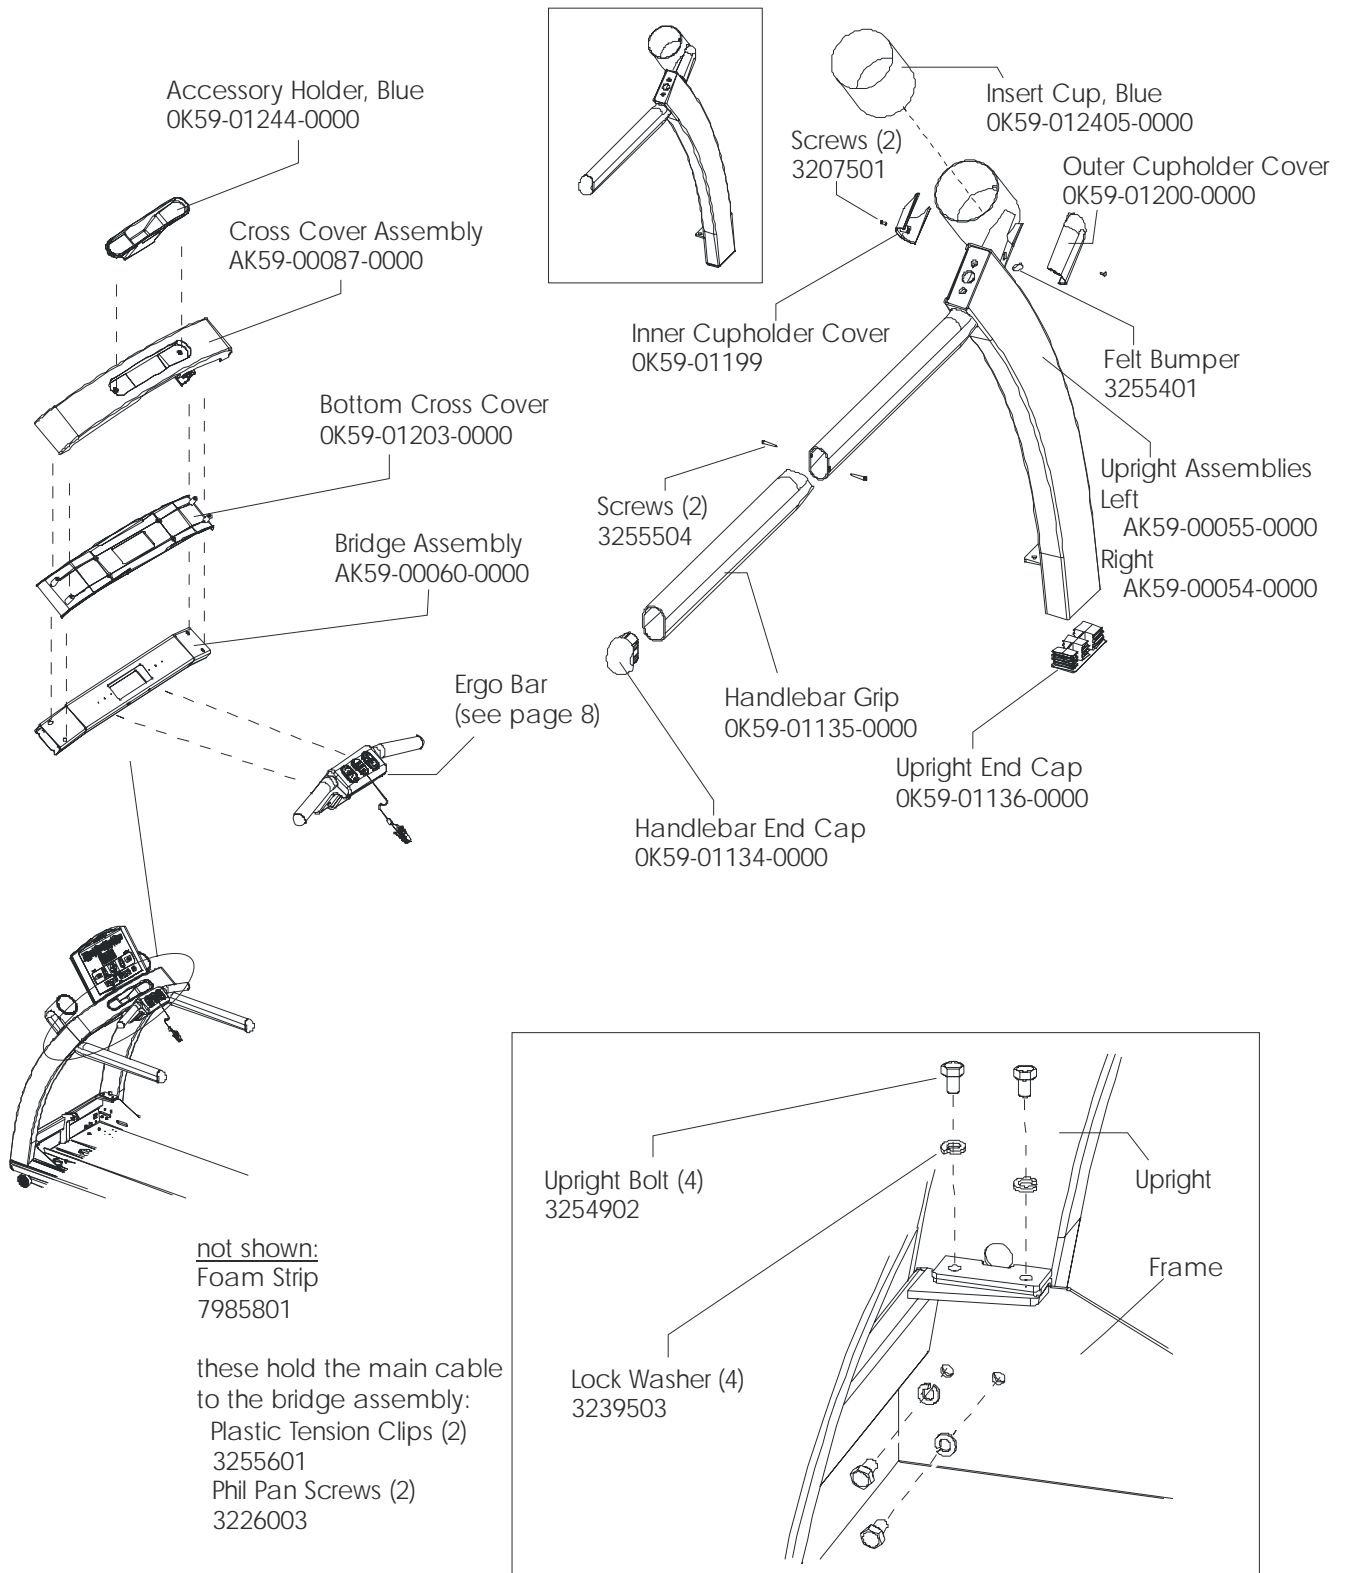

LifeFitness

T5-0 TREADMILL

Customer Support Services
PARTS MANUAL rev 28 May 2008

Miscellaneous	3
Extrusions and Rear End Caps	4
Console and Related Components	5
Belt, Deck, and Rear Roller	6
Uprights, Handrails, and Cupholders	7
Ergo Bar	8
Motor Cover, Front End Cap, and Leg Levelers	9
Lift Frame and Lift Motor	10
Motor Controller Assembly	11
Drive Motor Assembly	12
Front Roller Assembly	13
Block Diagram - Domestic	14
Block Diagram - International	15

Description	Part No.
Hardware Bag T5-0-T7.0	AK59-00090-0000
Document Kit T5-0/T5.5/T7.0 Eng	AK59-00110-0000
Document Kit T5-0/T5.5/T7.0 Ger	AK59-00110-0002
Assembly, Document Kit T5-0 Eng	AK59-00110-0000
Assembly, Document Kit T5-0 Ger	AK59-00110-0002
Transmitter, Polar HR	8254701
Strap, Heart Rate LF	6844301
Wrench, M6, Hex Long Arm	3255701

Language	Part Nos.	
	Console Assembly	Overlay/Bezel Assembly
ENG/ENG	AK59-00061-0000	AK59-00114-0000
GER/MET	AK59-00061-0002	AK59-00115-0000

Uprights, Handrails, and Cup Holders

Motor Cover, Front End Cap, and Leg Levelers

Motor Controller Kit:
Domestic: AK59-00112-0000
International: AK59-00113-0000

T5-0 TREADMILL

Block Diagram - Low Voltage

T50-0XXX-01

T5-0 TREADMILL

Block Diagram - High Voltage

T50-0101-01	T50-0102-01	T50-0104-01	T50-0201-01
T5-0.ENG/MET. 230/50.CONT	T5-0.ENG/MET. 230/50.UK	T5-0.ENG/MET. 240.AUST	T5-0.GER/MET. 230/50.CONT
7420801	7420901	7420801	7420801
LINE CORD, CONT	LINE CORD, UK		
	LINECORD, AUSTRALIA		
		7802901	