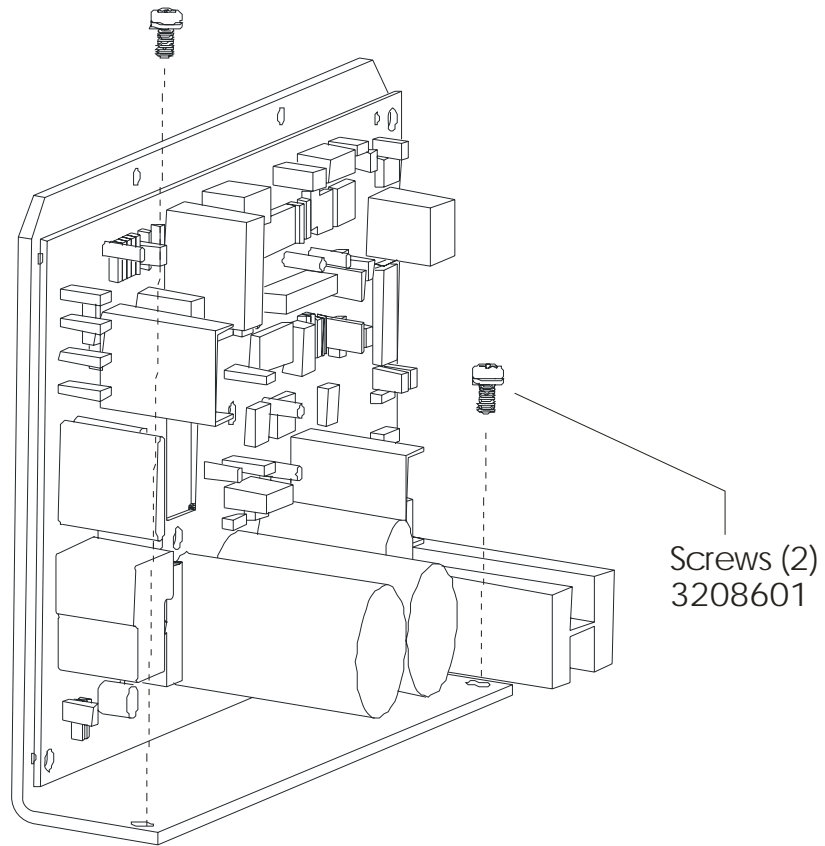

Description	Part No.
Hardware Bag T5-0-T7.0	AK59-00090-0000
Document Kit T5-0/T5.5/T7.0 Eng	AK59-00110-0000
Document Kit T5-0/T5.5/T7.0 Ger	AK59-00110-0002
Assembly, Document Kit T5-0 Eng	AK59-00110-0000
Assembly, Document Kit T5-0 Ger	AK59-00110-0002
Transmitter, Polar HR	8254701
Strap, Heart Rate LF	6844301
Wrench, M6, Hex Long Arm	3255701

Language	Part Nos.	
	Console Assembly	Overlay/Bezel Assembly
ENG/ENG	AK59-00061-0000	AK59-00114-0000
GER/MET	AK59-00061-0002	AK59-00115-0000

Uprights, Handrails, and Cup Holders

Motor Cover, Front End Cap, and Leg Levelers

Motor Controller Kit:
Domestic: AK59-00112-0000
International: AK59-00113-0000

T5-0 TREADMILL

Block Diagram - Low Voltage

T50-0XXX-01

T5-0 TREADMILL

Block Diagram - High Voltage

T50-0101-01	T50-0102-01	T50-0104-01	T50-0201-01
T5-0.ENG/MET. 230/50.CONT	T5-0.ENG/MET. 230/50.UK	T5-0.ENG/MET. 240.AUST	T5-0.GER/MET. 230/50.CONT
7420801	7420901	7420801	7420801
LINE CORD, CONT	LINE CORD, UK		
	LINECORD, AUSTRALIA		
		7802901	