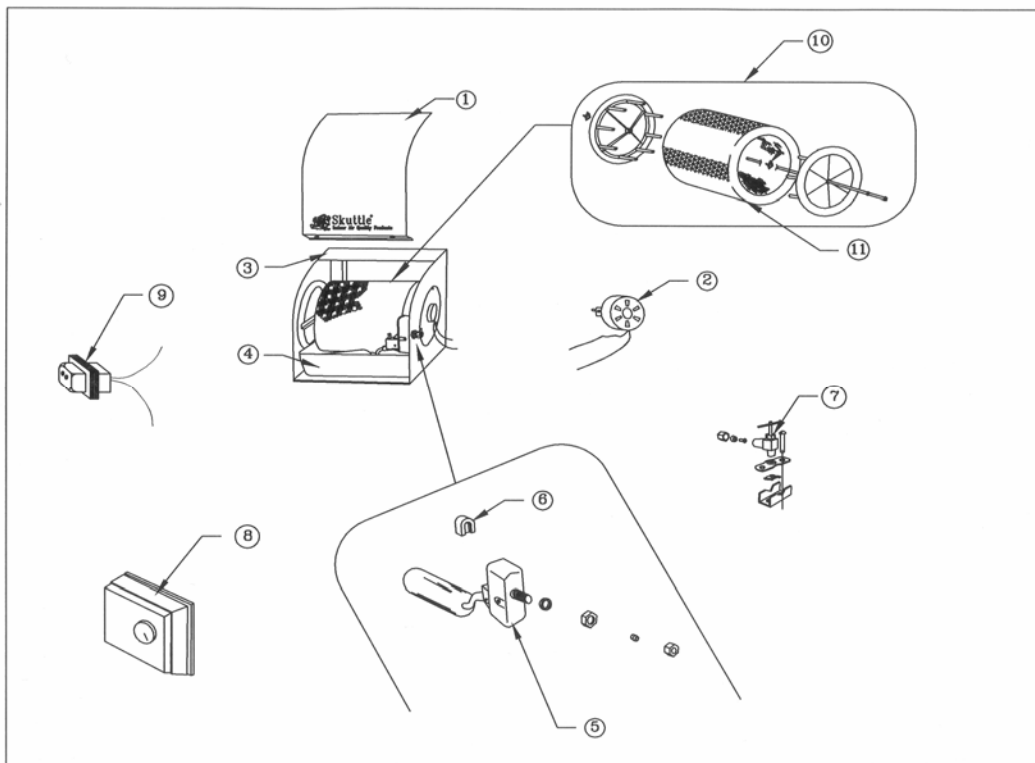

Model 90-SH1 Replacement Parts

Key Number	Part Number	Standard Package	Description
1	A00-0641-103	1	Cover Assembly
2	A05-1721-042	1	24 Volt Drum Motor
3	A00-1730-036	1	Cabinet Assembly
4	A00-0602-041	1	Water Pan
5	A17-1731-013	12	Complete Valve & Float Assembly (includes Key # 6)
6	A00-1708-002	1	Valve Seat
7	A00-1128-005	1	Saddle Valve
8	SK0-0055-001	1	Humidistat Assembly
9	000-0814-008	1	Transformer 24V, 10VA, 120V Primary
10	A01-1722-020	1	Complete Drum & Media Assembly
15	A04-1725-034	12	** Replacement Media with Clips
Not shown	K00-0090-000	1	Small Parts Kit (Includes: Shaft Bearing, Crossbar & Mounting Screws, Two Side Panel Gaskets, Valve Hole Plug, & Drain Basin)