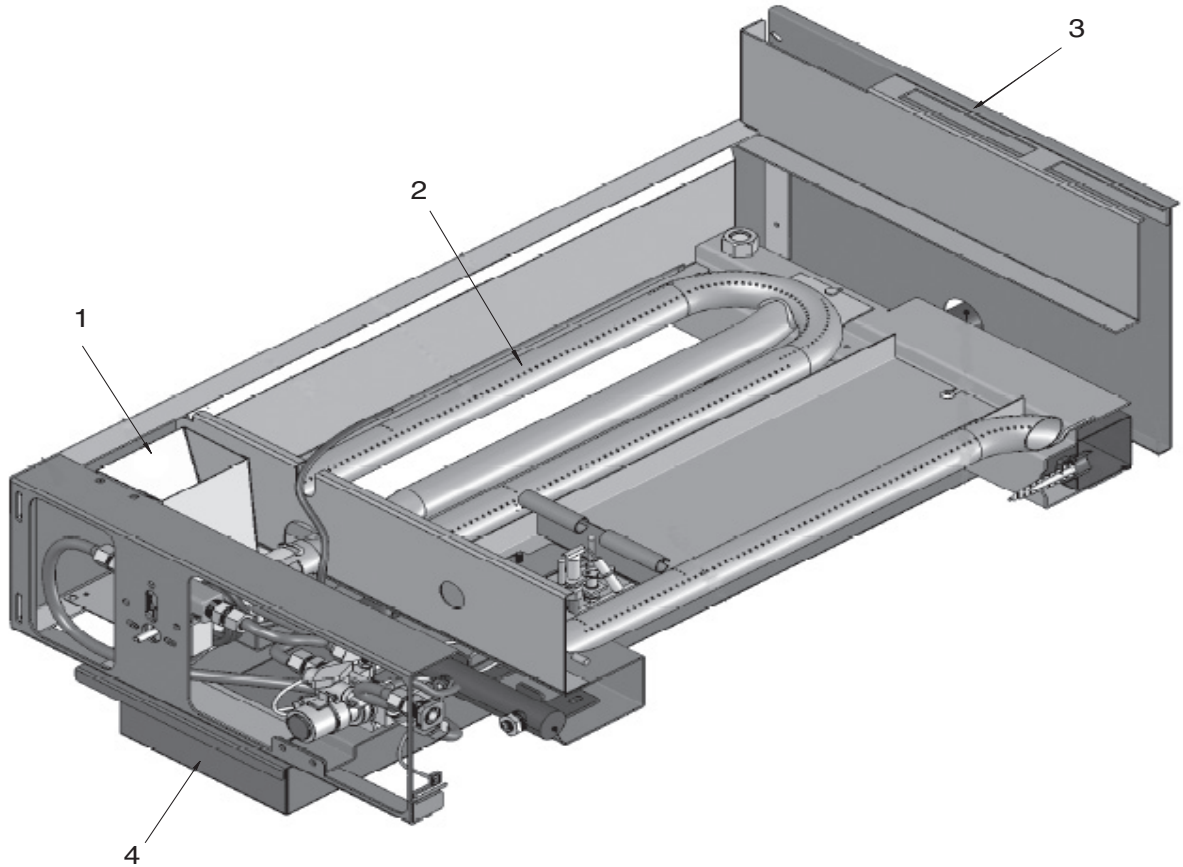

**GRIDDLES & PANELS**

ILLUS.	PART NO.	NAME OF PART	AMT.				
			24"	36"	48"	60"	72"
1	00-788808-0000A	Griddle Plate Weldment (24")	1				
	00-788828-000A2	Griddle Plate Weldment (36")		1			
	00-788828-000A3	Griddle Plate Weldment (48")			1		
	00-788828-000A4	Griddle Plate Weldment (60")				1	
	00-788828-000A5	Griddle Plate Weldment (72")					1
2	00-498058-0024A	Bullnose (24")	1				
	00-498058-0036A	Bullnose (36")		1			
	00-498058-0048A	Bullnose (48")			1		
	00-498058-0060A	Bullnose (60")				1	
	00-498058-0072A	Bullnose (72")					1
3	00-498060-00024	Front Panel (MSA)	1				
	00-498056-00024	Front Panel (924RX)	1				
	00-498060-00036	Front Panel (MSA)		1			
	00-498056-00036	Front Panel (924RX)		1			
	00-498060-00048	Front Panel (MSA)			1		
	00-498056-00048	Front Panel (924RX)			1		
	00-498060-00060	Front Panel (MSA)				1	
	00-498056-00060	Front Panel (924RX)				1	
	00-498060-00072	Front Panel (MSA)					1
	00-498056-00072	Front Panel (924RX)					1
4	00-498041	Knob (Vulcan)	2	3	4	5	6
5	00-498037-0000A	Temperature Dial, Griddle (MSA/900RX)	2	3	4	5	6
6	00-417700-00003	Vulcan Logo	1	1	1	1	1
7	00-723532	6" Legs	4	4	4	4	4