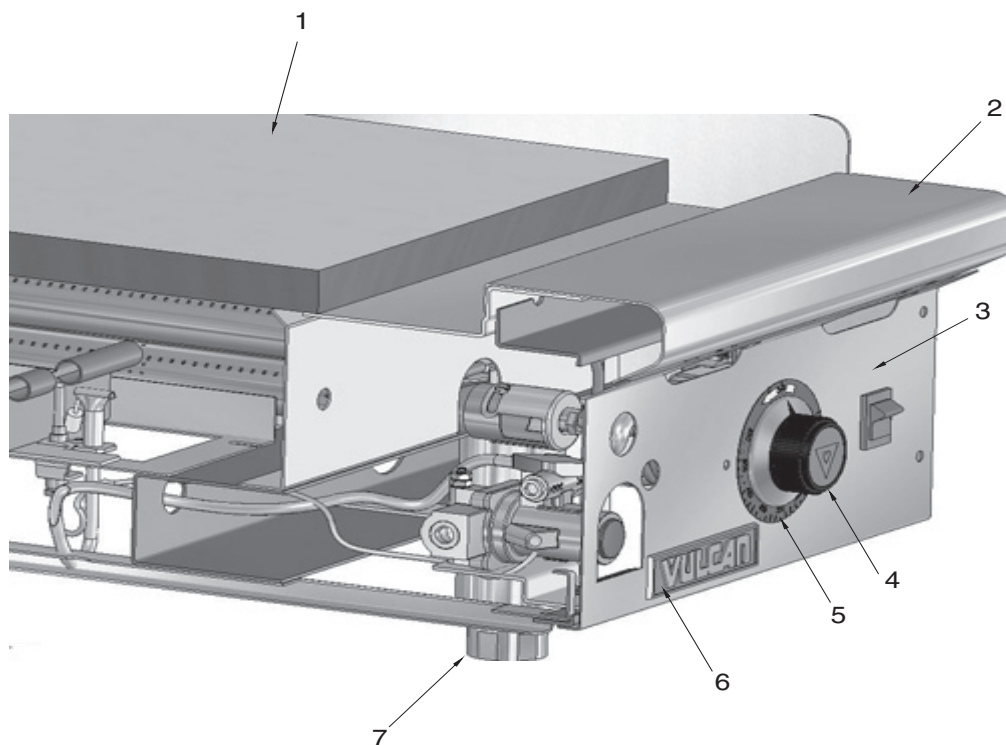

**GRIDDLES & PANELS**

ILLUS.	PART NO.	NAME OF PART	AMT.				
			24"	36"	48"	60"	72"
1	00-788808-0000A	Griddle Plate Weldment (24")	1				
	00-788828-000A2	Griddle Plate Weldment (36")		1			
	00-788828-000A3	Griddle Plate Weldment (48")			1		
	00-788828-000A4	Griddle Plate Weldment (60")				1	
	00-788828-000A5	Griddle Plate Weldment (72")					1
2	00-498058-0024A	Bullnose (24")	1				
	00-498058-0036A	Bullnose (36")		1			
	00-498058-0048A	Bullnose (48")			1		
	00-498058-0060A	Bullnose (60")				1	
	00-498058-0072A	Bullnose (72")					1
3	00-498060-00024	Front Panel (MSA)	1				
	00-498056-00024	Front Panel (924RX)	1				
	00-498060-00036	Front Panel (MSA)		1			
	00-498056-00036	Front Panel (924RX)		1			
	00-498060-00048	Front Panel (MSA)			1		
	00-498056-00048	Front Panel (924RX)			1		
	00-498060-00060	Front Panel (MSA)				1	
	00-498056-00060	Front Panel (924RX)				1	
	00-498060-00072	Front Panel (MSA)					1
	00-498056-00072	Front Panel (924RX)					1
4	00-498041	Knob (Vulcan)	2	3	4	5	6
5	00-498037-0000A	Temperature Dial, Griddle (MSA/900RX)	2	3	4	5	6
6	00-417700-00003	Vulcan Logo	1	1	1	1	1
7	00-723532	6" Legs	4	4	4	4	4