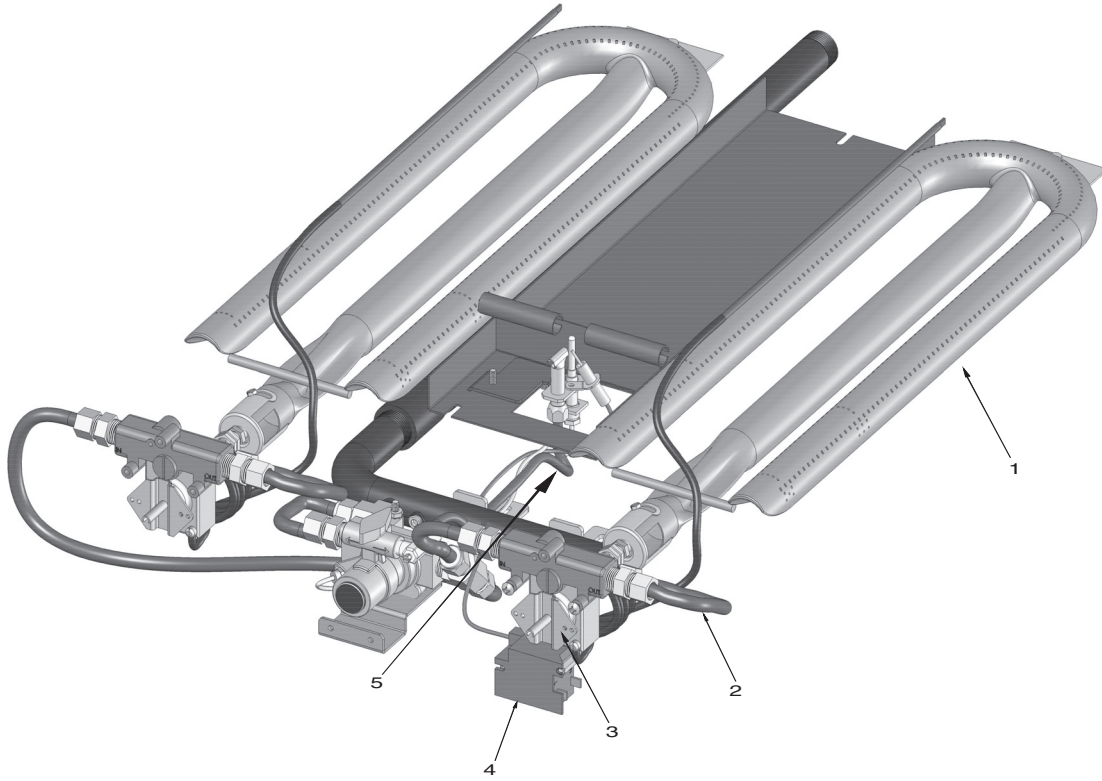

**GRIDDLES & PANELS**

ILLUS.	PART NO.	NAME OF PART	AMT.				
			24"	36"	48"	60"	72"
1	00-788808-0000A	Griddle Plate Weldment (24")	1				
	00-788828-000A2	Griddle Plate Weldment (36")		1			
	00-788828-000A3	Griddle Plate Weldment (48")			1		
	00-788828-000A4	Griddle Plate Weldment (60")				1	
	00-788828-000A5	Griddle Plate Weldment (72")					1
2	00-498058-0024A	Bullnose (24")	1				
	00-498058-0036A	Bullnose (36")		1			
	00-498058-0048A	Bullnose (48")			1		
	00-498058-0060A	Bullnose (60")				1	
	00-498058-0072A	Bullnose (72")					1
3	00-498060-00024	Front Panel (MSA)	1				
	00-498056-00024	Front Panel (924RX)	1				
	00-498060-00036	Front Panel (MSA)		1			
	00-498056-00036	Front Panel (924RX)		1			
	00-498060-00048	Front Panel (MSA)			1		
	00-498056-00048	Front Panel (924RX)			1		
	00-498060-00060	Front Panel (MSA)				1	
	00-498056-00060	Front Panel (924RX)				1	
	00-498060-00072	Front Panel (MSA)					1
	00-498056-00072	Front Panel (924RX)					1
4	00-498041	Knob (Vulcan)	2	3	4	5	6
5	00-498037-0000A	Temperature Dial, Griddle (MSA/900RX)	2	3	4	5	6
6	00-417700-00003	Vulcan Logo	1	1	1	1	1
7	00-723532	6" Legs	4	4	4	4	4

**GRIDDLES & PANELS**

ILLUS.	PART NO.	NAME OF PART	AMT.				
			24"	36"	48"	60"	72"
1	00-498234-0000A	Grease Chute Assembly .....	1	1	1	2	2
2	00-719737-00005	Griddle Burner .....	2	3	4	5	6
3	00-788824	Back Panel (24") .....	1				
	00-788825	Back Panel (36") .....		1			
	00-788801	Back Panel (48") .....			1		
	00-788826	Back Panel (60") .....				1	
	00-788827	Back Panel (72") .....					1
4	00-498082-0000A	Front Grease Can Assembly .....	1	1	1	2	2
	00-790081-0000A	Rear Grease Can Assembly .....	1	1	1	2	2