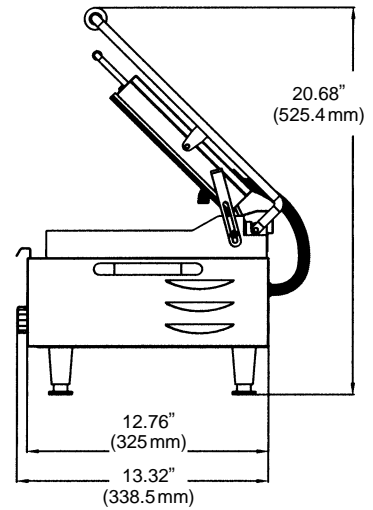

Double Sandwich Grills

A720PA - Grooved upper and lower

A720SA - Smooth upper and lower

A720S/PA - Left side upper and lower smooth and right side upper and lower grooved

SIDE OPEN

Model Number	A720SA663	A720SA666	A720PA663	A720PA666	A720S/PA663	A720S/PA666
Griddle Type	Smooth	Smooth	Grooved	Grooved	Smooth/Grooved	Smooth/Grooved
Surface	Cast Iron	Cast Iron	Cast Iron	Cast Iron	Cast Iron	Cast Iron
Width	18-11/16"	18-11/16"	18-11/16"	18-11/16"	18-11/16"	18-11/16"
Depth	15-5/8"	15-5/8"	15-5/8"	15-5/8"	15-5/8"	15-5/8"
Height	11-1/3"	11-1/3"	11-1/3"	11-1/3"	11-1/3"	11-1/3"
Bottom Cooking Area	17" x 9"	17" x 9"	17" x 9"	17" x 9"	17" x 9"	17" x 9"
Top Cooking Area	8-1/4" x 9" each plate	8-1/4" x 9" each plate	8-1/4" x 9" each plate	8-1/4" x 9" each plate	8-1/4" x 9" each plate	8-1/4" x 9" each plate
Shipping Weight	77 lbs.	77 lbs.	77 lbs.	77 lbs.	77 lbs.	77 lbs.
Supply (1 Phase)	208 V	240 V	208 V	240 V	208 V	240 V
Current Draw (Amps)	10.6 A	12.1 A	10.6 A	12.1 A	10.6 A	12.1 A
Heat Input	2.9 KW	3.2 KW	2.9 KW	3.2 KW	2.9 KW	3.2 KW
Factory Installed 36" Cord & Plug	NEMA 6-15 P	NEMA 6-15 P	NEMA 6-15 P	NEMA 6-15 P	NEMA 6-15 P	NEMA 6-15 P

INTENDED FOR COMMERCIAL USE ONLY. NOT FOR HOUSEHOLD USE.

Toastmaster, in line with its policy to continually improve its product, reserves the right to change materials or specifications without notice. Such revisions do not entitle the buyer to corresponding changes, improvements, additions, or replacements for previously purchased equipment.