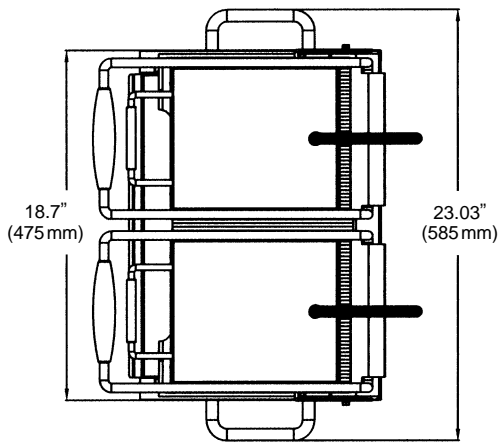

Double Sandwich Grills

A720PA - Grooved upper and lower

A720SA - Smooth upper and lower

A720S/PA - Left side upper and lower smooth and right side upper and lower grooved

TOP