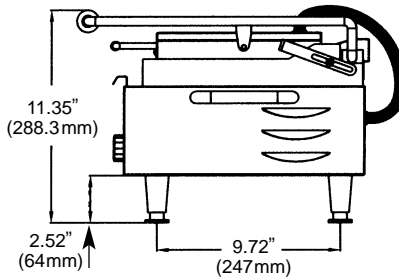

# Double Sandwich Grills

**A720PA** - Grooved upper and lower

**A720SA** - Smooth upper and lower

**A720S/PA** - Left side upper and lower smooth and right side upper and lower grooved

TOP

SIDE CLOSED

SIDE OPEN

Model Number	A720SA663	A720SA666	A720PA663	A720PA666	A720S/PA663	A720S/PA666
<b>Griddle Type</b>	Smooth	Smooth	Grooved	Grooved	Smooth/Grooved	Smooth/Grooved
<b>Surface</b>	Cast Iron	Cast Iron	Cast Iron	Cast Iron	Cast Iron	Cast Iron
<b>Width</b>	18-11/16"	18-11/16"	18-11/16"	18-11/16"	18-11/16"	18-11/16"
<b>Depth</b>	15-5/8"	15-5/8"	15-5/8"	15-5/8"	15-5/8"	15-5/8"
<b>Height</b>	11-1/3"	11-1/3"	11-1/3"	11-1/3"	11-1/3"	11-1/3"
<b>Bottom Cooking Area</b>	17" x 9"	17" x 9"	17" x 9"	17" x 9"	17" x 9"	17" x 9"
<b>Top Cooking Area</b>	8-1/4" x 9" each plate	8-1/4" x 9" each plate	8-1/4" x 9" each plate	8-1/4" x 9" each plate	8-1/4" x 9" each plate	8-1/4" x 9" each plate
<b>Shipping Weight</b>	77 lbs.	77 lbs.	77 lbs.	77 lbs.	77 lbs.	77 lbs.
<b>Supply (1 Phase)</b>	208 V	240 V	208 V	240 V	208 V	240 V
<b>Current Draw (Amps)</b>	10.6 A	12.1 A	10.6 A	12.1 A	10.6 A	12.1 A
<b>Heat Input</b>	2.9 KW	3.2 KW	2.9 KW	3.2 KW	2.9 KW	3.2 KW
<b>Factory Installed 36" Cord &amp; Plug</b>	NEMA 6-15 P	NEMA 6-15 P	NEMA 6-15 P	NEMA 6-15 P	NEMA 6-15 P	NEMA 6-15 P