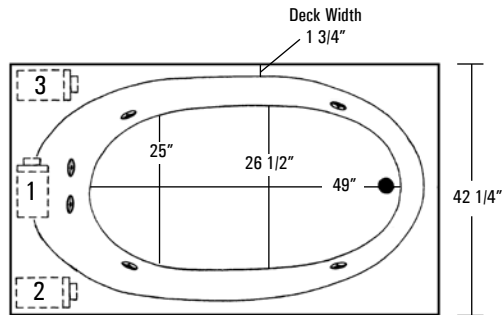

SYMPHONY 5

AQUATIC

SYMPHONY SERIES MODEL # AI7242SY / AI7242SYTO (Tub Only)

Rough-In Plumbing Measurements

SPECIFICATIONS:

GENERAL SPECIFICATIONS:

Tub Size	71 1/4" x 42 1/4" x 20 1/4"
	181 cm x 107 cm x 51 cm
Bathing Well	49" long
	26 1/2" wide
	18" interior depth
Maximum Water Depth	12 1/2"
Shipping Weight	176 lbs. / 80 kg
Tub Weight Filled	717 lbs. / 325 kg
Tub Only Weight	126 lbs. / 57 kg
Gallons to Overflow	71 gal. / 269 L
Gallons to Operate	57 gal. / 216 L

ELECTRICAL SPECIFICATIONS:

Pump	.80 HP; 5.5 AMP; 110V
Requirement	15 AMP; 110V, separate circuit required protected w/ Class A GFCI

STANDARD EQUIPMENT:

1. **6 Hydrotherapy Jets including:**
2. 2 Spinning Back Jets
   - 4 Directional Jets
3. **Aquatic Quality Features:**
4. .80 HP Run-Dry Pump
   - Bath-Side On/Off Air Button
   - "Quiet Pad" Anti-Vibration Pump Mount for Quiet Pump Operation
   - Heat-bent Rigid PVC Piping for Optimum Sanitary Conditions
   - Color Matched Trim and Jets (Select Colors)
   - Slip Resistant Floor
   - Durable, Easy to Clean, Lucite® Cast Acrylic Surface
   - Available in 8 Standard No-Charge Colors
5. **UL & IAPMO Listed, Factory Tested**
   Limited 10 Year Warranty

OPTIONAL EQUIPMENT:

- Comfort Pillow--Oval or Rectangle
- Bolt-On Grab Bars
  - White, Biscuit, Chrome, Polished Brass, Gold, Polished Nickel, Satin Nickel or Oil Rubbed Bronze
- 1.5 kW Inline Maintenance Heater (Pump Options 1, 2, 3)
- Lift & Turn Waste and Overflow
  - Chrome, Polished Brass, Gold, Polished Nickel, Satin Nickel or Oil Rubbed Bronze
- Cable Drive Waste and Overflow
  - Chrome, Polished Brass, Gold, Polished Nickel, Satin Nickel, Oil Rubbed Bronze or Color Matched (Bone, White and Biscuit Only)
- Factory Installed Rigid ABS Tile Flange
- Optional Pump Location
- Color Matched Acrylic Skirt

All acrylic colors featured by Aquatic match the industry's leading fixture manufacturers.

**Fax-On-Demand
Document # 1273**