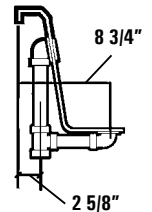

# SYMPHONY 5

AQUATIC

**SYMPHONY SERIES** MODEL # AI7242SY / AI7242SYTO (Tub Only)

**Rough-In Plumbing Measurements**

### GENERAL SPECIFICATIONS:

Tub Size	71 1/4" x 42 1/4" x 20 1/4"
	181 cm x 107 cm x 51 cm
Bathing Well	49" long
	26 1/2" wide
	18" interior depth
Maximum Water Depth	12 1/2"
Shipping Weight	176 lbs. / 80 kg
Tub Weight Filled	717 lbs. / 325 kg
Tub Only Weight	126 lbs. / 57 kg
Gallons to Overflow	71 gal. / 269 L
Gallons to Operate	57 gal. / 216 L