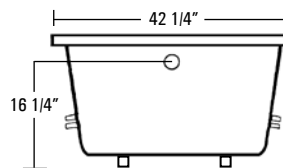

SYMPHONY 5

AQUATIC

SYMPHONY SERIES MODEL # AI7242SY / AI7242SYTO (Tub Only)