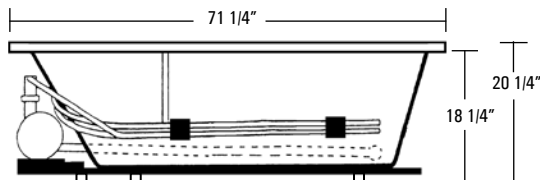

# SYMPHONY 5

AQUATIC

**SYMPHONY SERIES** MODEL # AI7242SY / AI7242SYTO (Tub Only)

**Rough-In Plumbing Measurements**

### GENERAL SPECIFICATIONS:

Tub Size	71 1/4" x 42 1/4" x 20 1/4"
	181 cm x 107 cm x 51 cm
Bathing Well	49" long
	26 1/2" wide
	18" interior depth
Maximum Water Depth	12 1/2"
Shipping Weight	176 lbs. / 80 kg
Tub Weight Filled	717 lbs. / 325 kg
Tub Only Weight	126 lbs. / 57 kg
Gallons to Overflow	71 gal. / 269 L
Gallons to Operate	57 gal. / 216 L