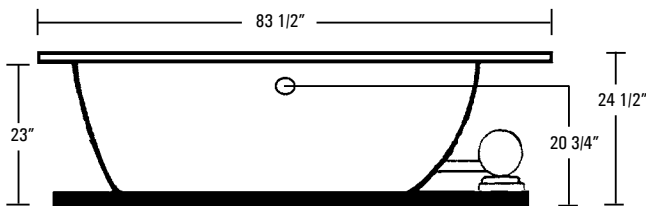

### Rough-In Plumbing Measurements

Note: Serenity tub only models feature a Pre-leveled ABS Support Base.

### GENERAL SPECIFICATIONS:

Tub Size	59 1/4" x 59 1/4" x 24 1/2" 150 cm x 150 cm x 62 cm
Bathing Well	Lounge 1, 48" long Lounge 1, 20" wide Lounge 2, 40" long Lounge 2, 17" wide 22 3/4" interior depth
Shipping Weight	236 lbs. / 107 kg
Tub Weight Filled	881 lbs. / 400 kg
Tub Only Weight	136 lbs. / 62 kg
Gallons to Overflow	90 gal. / 341 L