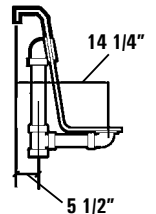

### Rough-In Plumbing Measurements

Note: Serenity tub only models feature a Pre-leveled ABS Support Base.

### GENERAL SPECIFICATIONS:

Tub Size	59 1/4" x 59 1/4" x 24 1/2" 150 cm x 150 cm x 62 cm
Bathing Well	Lounge 1, 48" long Lounge 1, 20" wide Lounge 2, 40" long Lounge 2, 17" wide 22 3/4" interior depth
Shipping Weight	236 lbs. / 107 kg
Tub Weight Filled	881 lbs. / 400 kg
Tub Only Weight	136 lbs. / 62 kg
Gallons to Overflow	90 gal. / 341 L