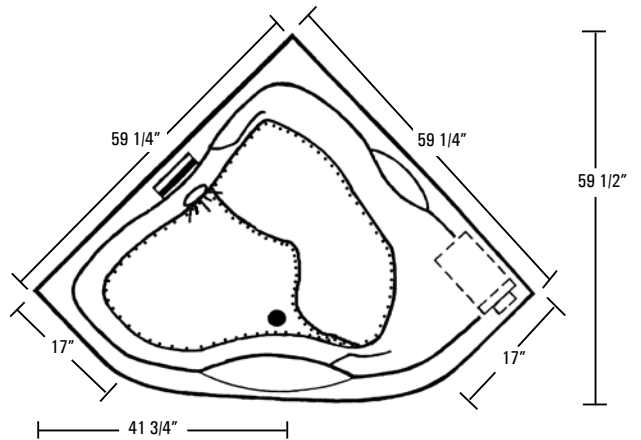

## SERENITY Air Baths MODEL # AI6AIR6060 / AI6AIR6060TO (Tub Only)

### Rough-In Plumbing Measurements

Note: Serenity tub only models feature a Pre-leveled ABS Support Base.

### GENERAL SPECIFICATIONS:

Tub Size	59 1/4" x 59 1/4" x 24 1/2" 150 cm x 150 cm x 62 cm
Bathing Well	Lounge 1, 48" long Lounge 1, 20" wide Lounge 2, 40" long Lounge 2, 17" wide 22 3/4" interior depth
Shipping Weight	236 lbs. / 107 kg
Tub Weight Filled	881 lbs. / 400 kg
Tub Only Weight	136 lbs. / 62 kg
Gallons to Overflow	90 gal. / 341 L

The manufacturer accepts a 1/4" variance. There are variations on each tub and specifications are subject to change as we improve upon our product as required. The dimensions needed for site preparation and structure building should be measured from the tub; Aquatic Industries, Inc. assumes no responsibility for preparatory work. [www.aquaticwhirlpools.com](http://www.aquaticwhirlpools.com) 800.555.5324