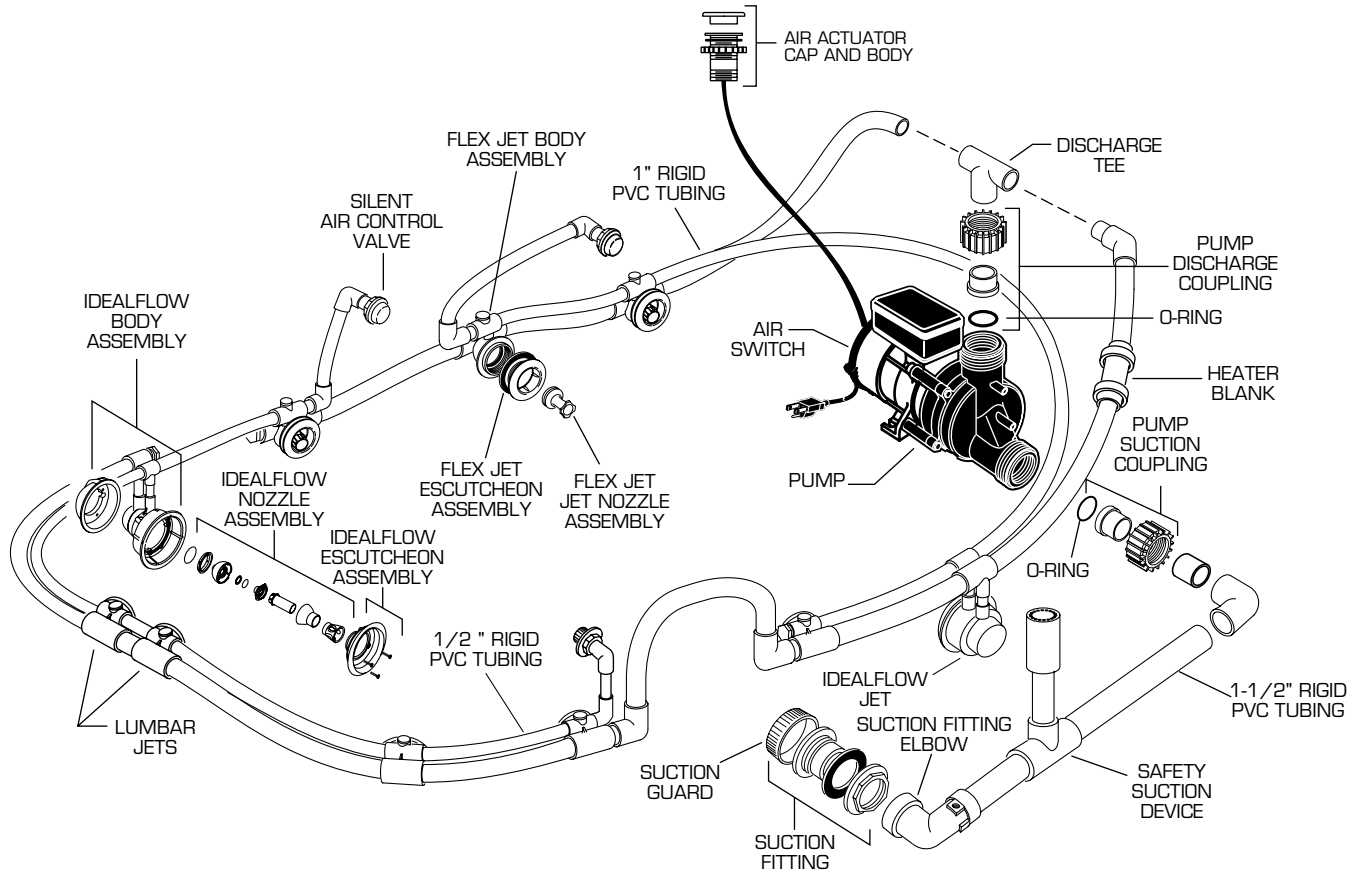

**VIRTUOSO ELITE
WHIRLPOOL**
Model No. 7236E

American Standard

★ Replace XXX with Fixture Color Code, YYY with Trim Finish

DESCRIPTION	PART NUMBER	PKG QTY
Pump Suction Coupling	047186-0070A	1
O-Ring	047187-0070A	1
Pump Discharge Coupling	047186-0070A	1
Pump w/Air Switch (2.1 H.P.)	752857-0070A	1
★ Silent Air Control Valve	752855-XXX0A	1
★ Flex Jet Nozzle Assembly Δ	752851-XXX0A	1
★ Flex Jet Escutcheon Assembly ○	752850-XXX0A	1
Flex Jet Body Assembly	752849-0070A	1
★ Idealflow Nozzle Assembly	752407-XXX0A	1
★ Idealflow Escutcheon Assembly	752408-XXX0A	1
Idealflow Body Assembly	752409-0070A	1
★ Suction Guard	750537-XXX0A	1
★ Suction Fitting	752396-XXX0A	1
Suction Fitting Elbow	751186-0070A	1
Discharge Tee	047438-0070A	1
Safety Suction Device 8 Lb.	752205-1000A	1
★ Air Acuator Cap & Body	752439-YYY0A	1
Air Switch	752388-0070A	1
Air Actuator Tubing	047602-0070A	3 Ft.

NOTE: Schedule 40 Rigid PVC Piping available through local plumbing supply outlets.

- ★ Replace XXX with Fixture Color Code, YYY with Trim Finish
- Δ Removal/installation requires tool part no. 752905-0070A
- Removal/installation requires tool part no. 752906-0070A