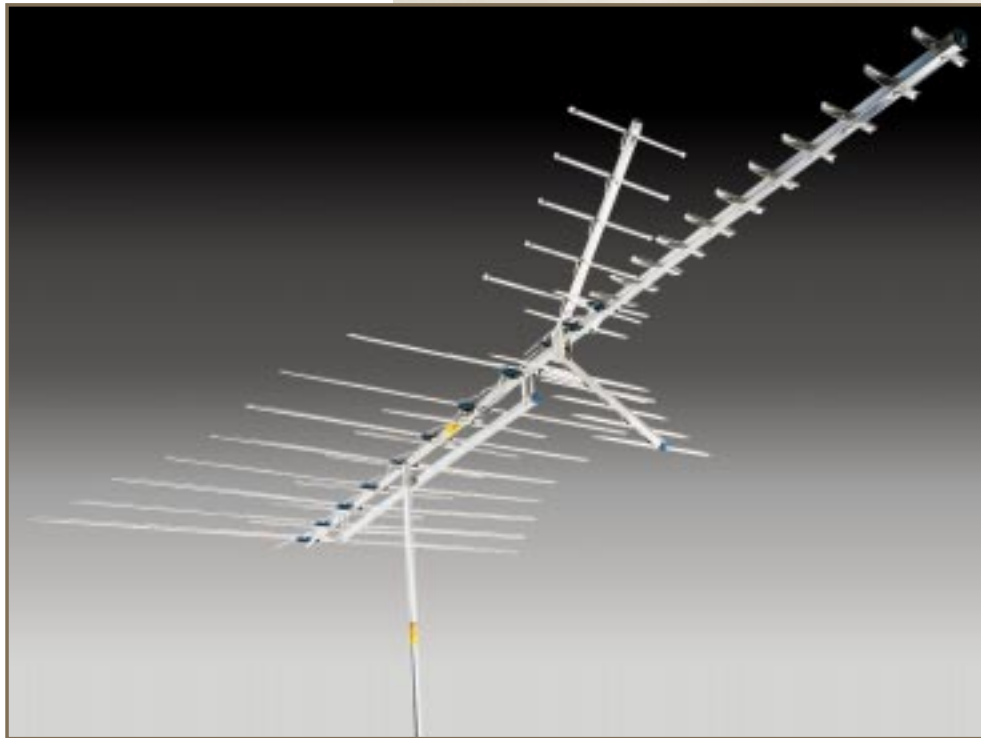

RCA

VHF/UHF/FM
OUTDOOR ANTENNA

ANT3050X

Features

- Boom Length 150"
- 48 Elements
- Effective Up To 100 Mile Radius Of Broadcast Signal*
- Swing-Out Snap Lock Elements
- For Outdoor or Attic Installation
- Includes 75 ohm Matching Transformer

*Estimated range based on outdoor reception in flat open terrain.

ANTENNA

Rooftop Antenna

ANT3050X

OUTDOOR

Features

- Boom Length 150"
- 48 Elements
- Effective Up To 100 Mile Radius Of Broadcast Signal*
- Swing-Out Snap Lock Elements
- For Outdoor Or Attic Installation
- Includes 75 ohm Matching Transformer

*Estimated range based on outdoor reception in flat open terrain.

Specifications

Packaged 81.0" x 6.6" x 6.5"

Weight 10.0 lbs.

Master Pack 1

Contents

- Antenna
- Matching Transformer
- C-Clamps
- Hardware Kit