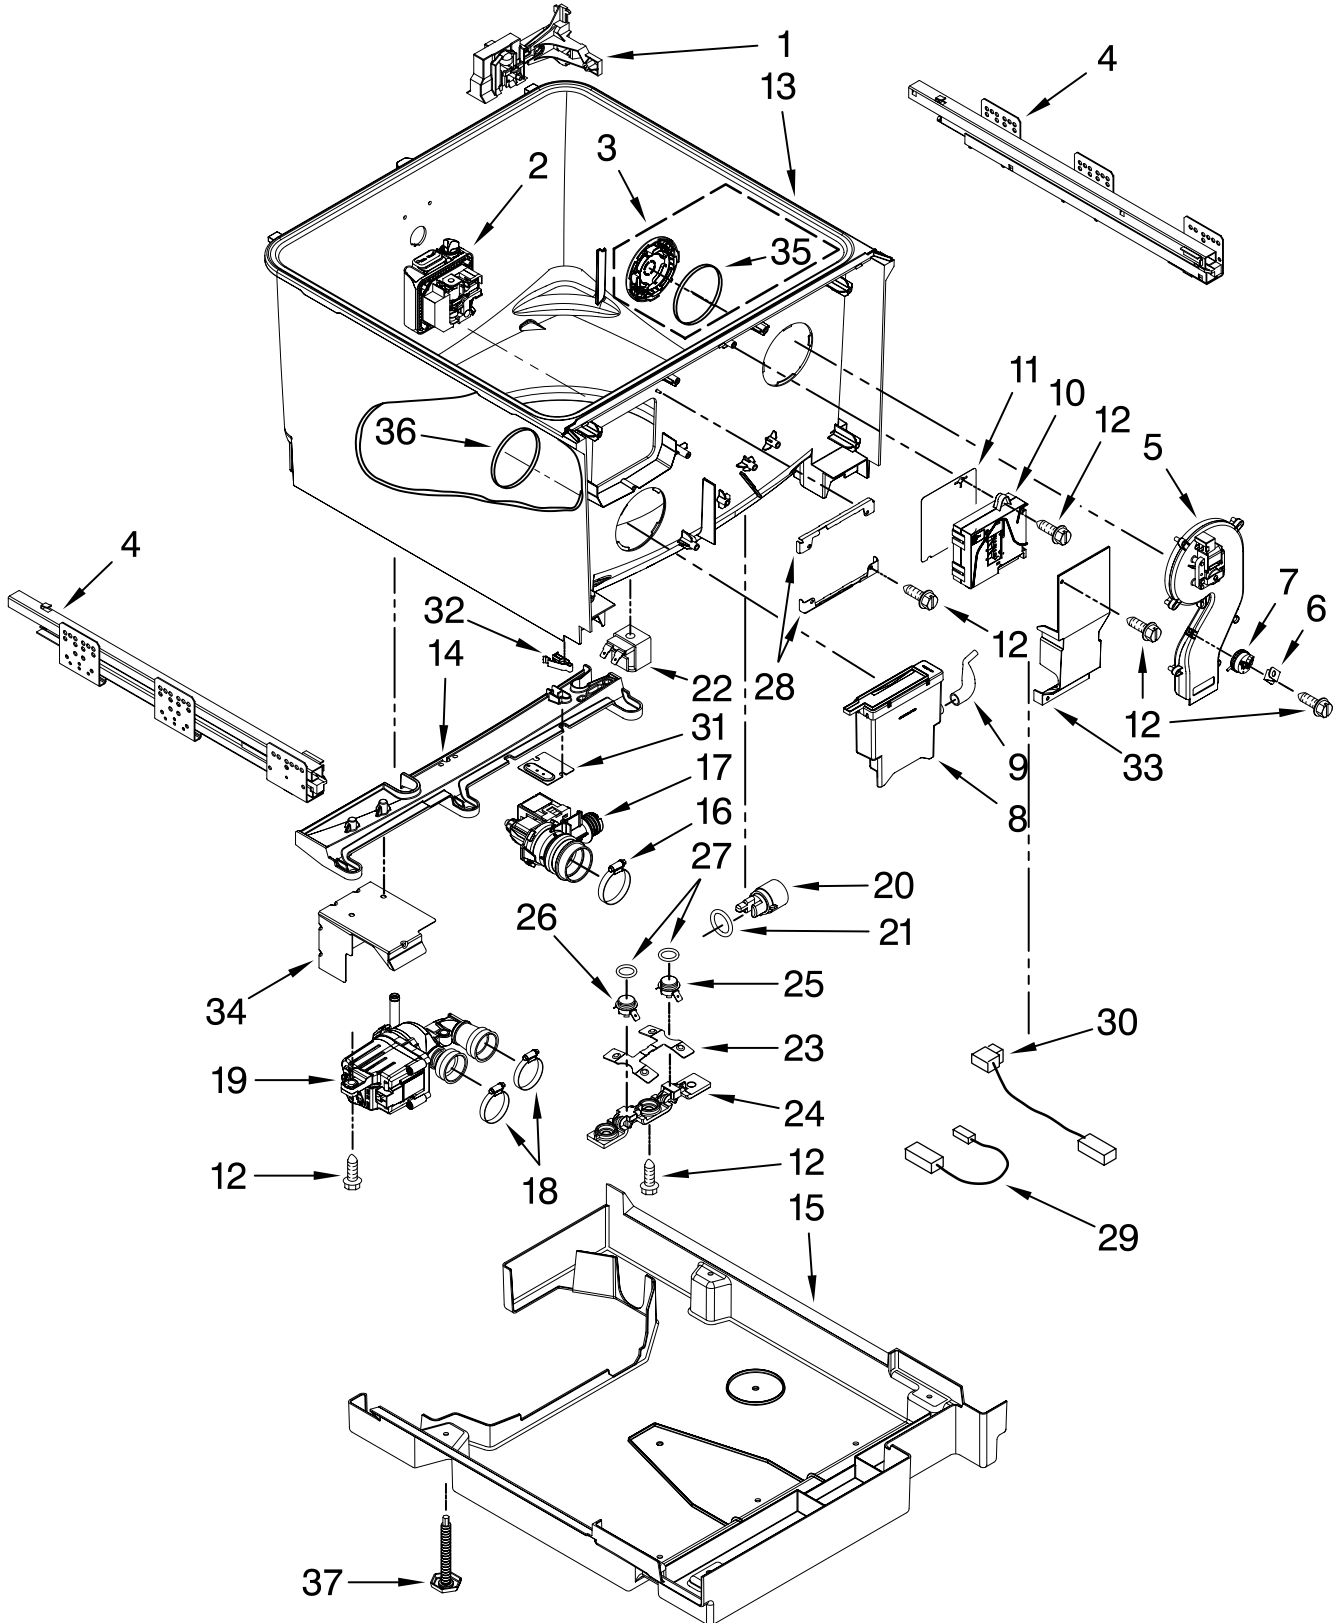

KitchenAid® FRONT PANEL PARTS

For Models: KUDD03STBL0, KUDD03STWH0, KUDD03STSS0

(Black) (White) (Stainless)

DRAWER
DISHWASHER

The model(s) number shown may be different than what is printed on the model/serial tag of your product. The number(s) shown combine the model number and the first two digits of the serial number from the product tag.

Illus. No.	Part No.	DESCRIPTION
4	W10117966	Anchor Panel
5	9761573BL	Black
	9761573WH	White
	9761573SS	Stainless
6	W10117962	Black
	W10117961	White
	W10117963	Stainless

Illus. No.	Part No.	DESCRIPTION
7	W10117965	Pad, EPS
8	99003716	Trim, Toe Kick
9	Y912620	Screw
10	99003156	Screw
11		Nameplate
	8304603BL	Black
	8304603WH	White
	8304603SS	Stainless
12	W10117969	Harness, User Interface

TUB PARTS

For Models: KUDD03STBL0, KUDD03STWH0, KUDD03STSS0

(Black)

(White)

(Stainless)

The model(s) number shown may be different than what is printed on the model/serial tag of your product. The number(s) shown combine the model number and the first two digits of the serial number from the product tag.