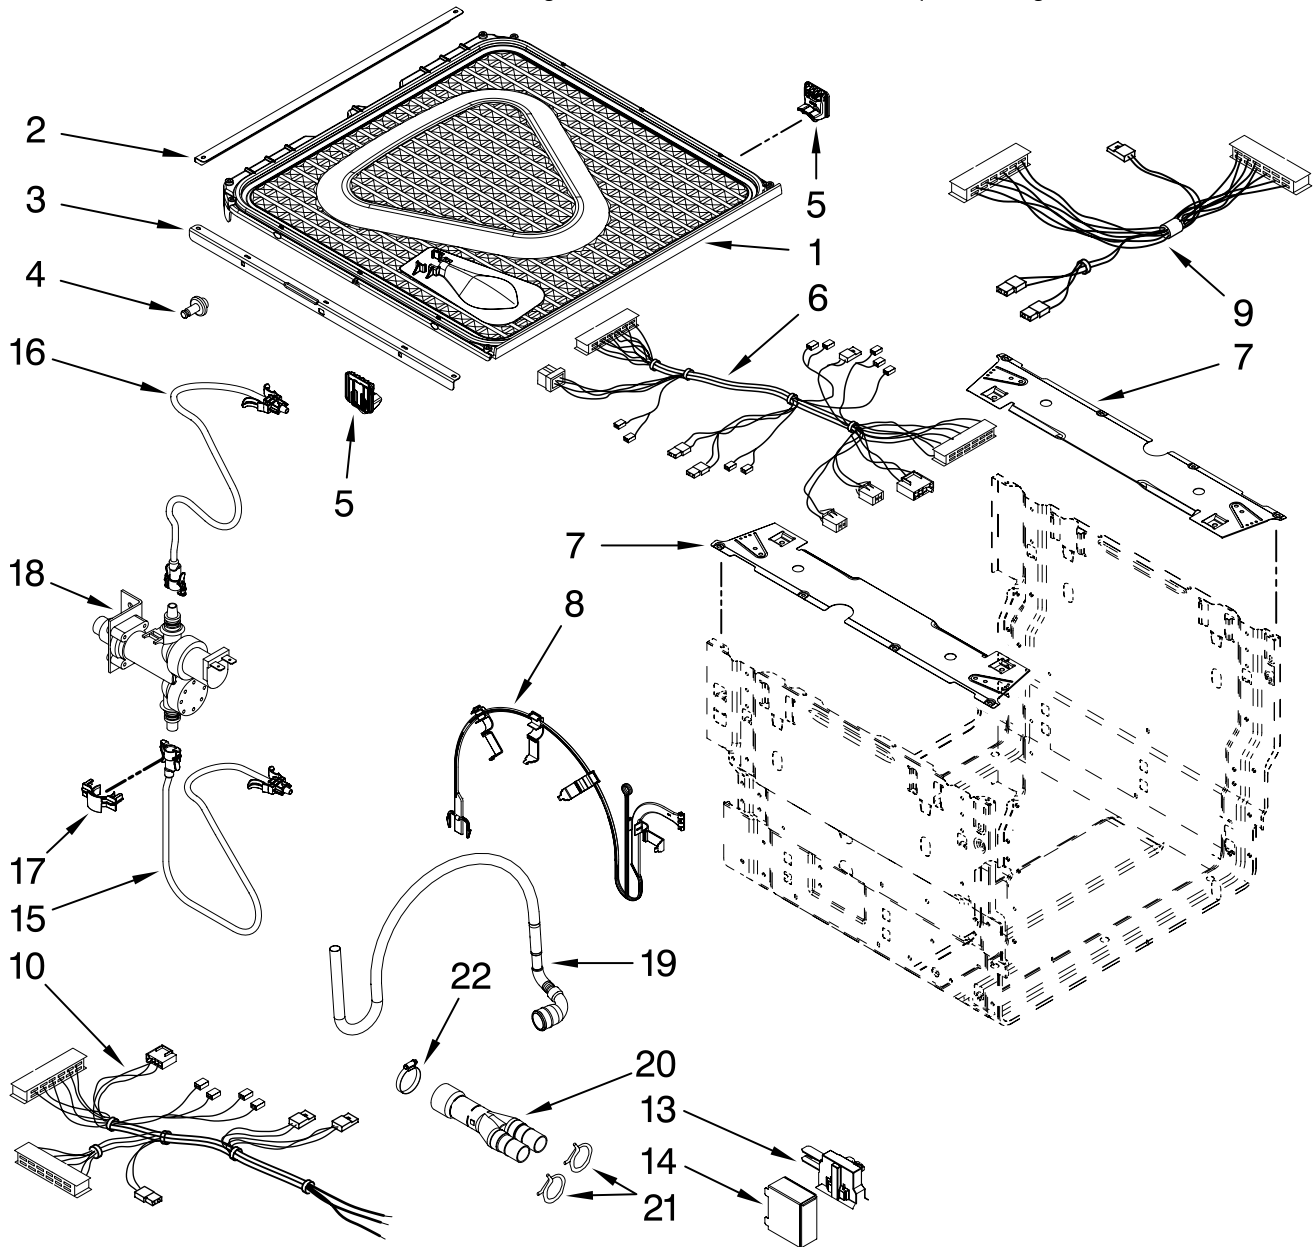

Illus. No.	Part No.	DESCRIPTION
1	99003677	Lid Assembly (Seal Included)
2	Y6920305	Bracket, Lid (Rear)
3	99003722	Bracket, Lid Assy. (Side)
4	99003724	Roller, Lid Pin
5	99003725	Lid Slider Assy. Right Hand
	99003726	Left Hand