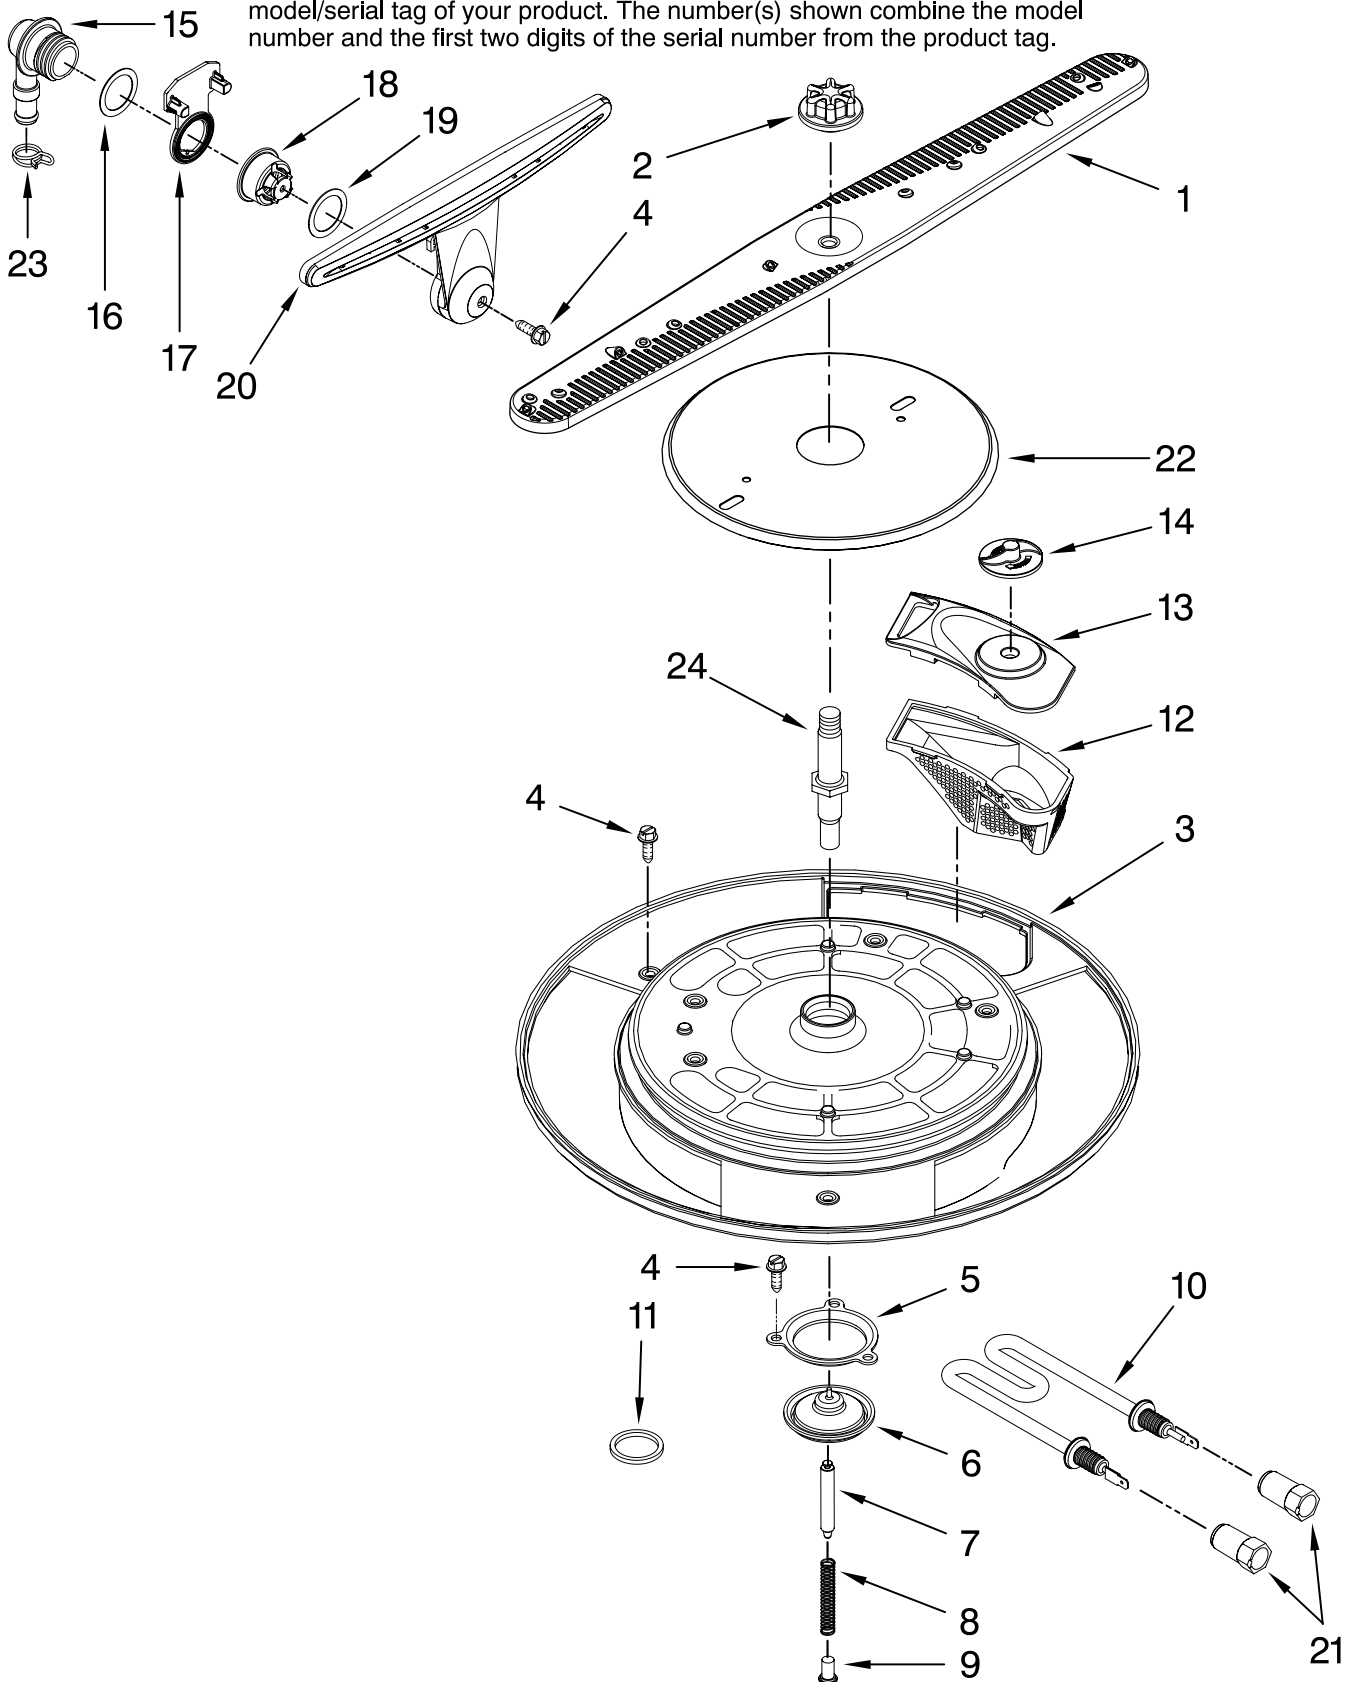

WASH SYSTEM PARTS

For Models: KUDD03STBL0, KUDD03STWH0, KUDD03STSS0
(Black) (White) (Stainless)

The model(s) number shown may be different than what is printed on the model/serial tag of your product. The number(s) shown combine the model number and the first two digits of the serial number from the product tag.

FOR ORDERING INFORMATION REFER TO PARTS PRICE LIST