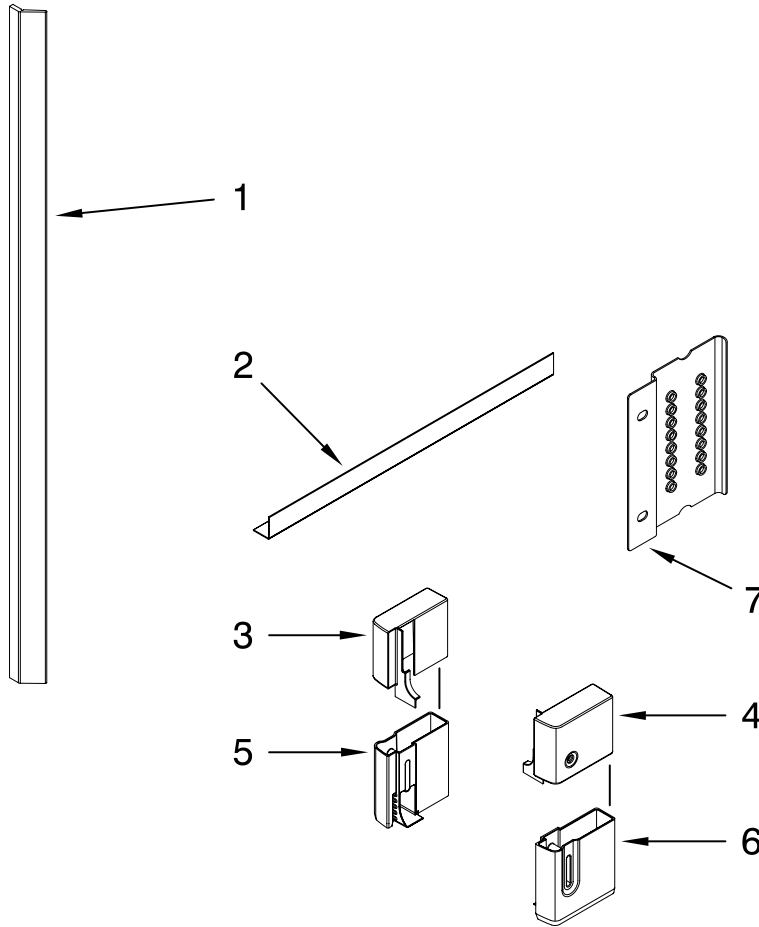

ACCESSORY PARTS

For Models: KUDD03STBL0, KUDD03STWH0, KUDD03STSS0
(Black) (White) (Stainless)

The model(s) number shown may be different than what is printed on the model/serial tag of your product. The number(s) shown combine the model number and the first two digits of the serial number from the product tag.

Illus. No.	Part No.	DESCRIPTION
1	W10133725	Trim, Side
2	99003716	Trim, Toe Kick (Black)
3		Toe Kick Base (LH)
	Y6920293	Black
	Y6920297	White
4		Toe Kick Base (RH)
	Y6920295	Black
	Y6920299	White
5		Toe Kick Slide (LH)
	Y6920294	Black
	Y6920298	White
6		Toe Kick Slide (RH)
	Y6920296	Black
	Y6920300	White
7	Y6920591	Bracket, Mounting

FOR ORDERING INFORMATION REFER TO PARTS PRICE LIST