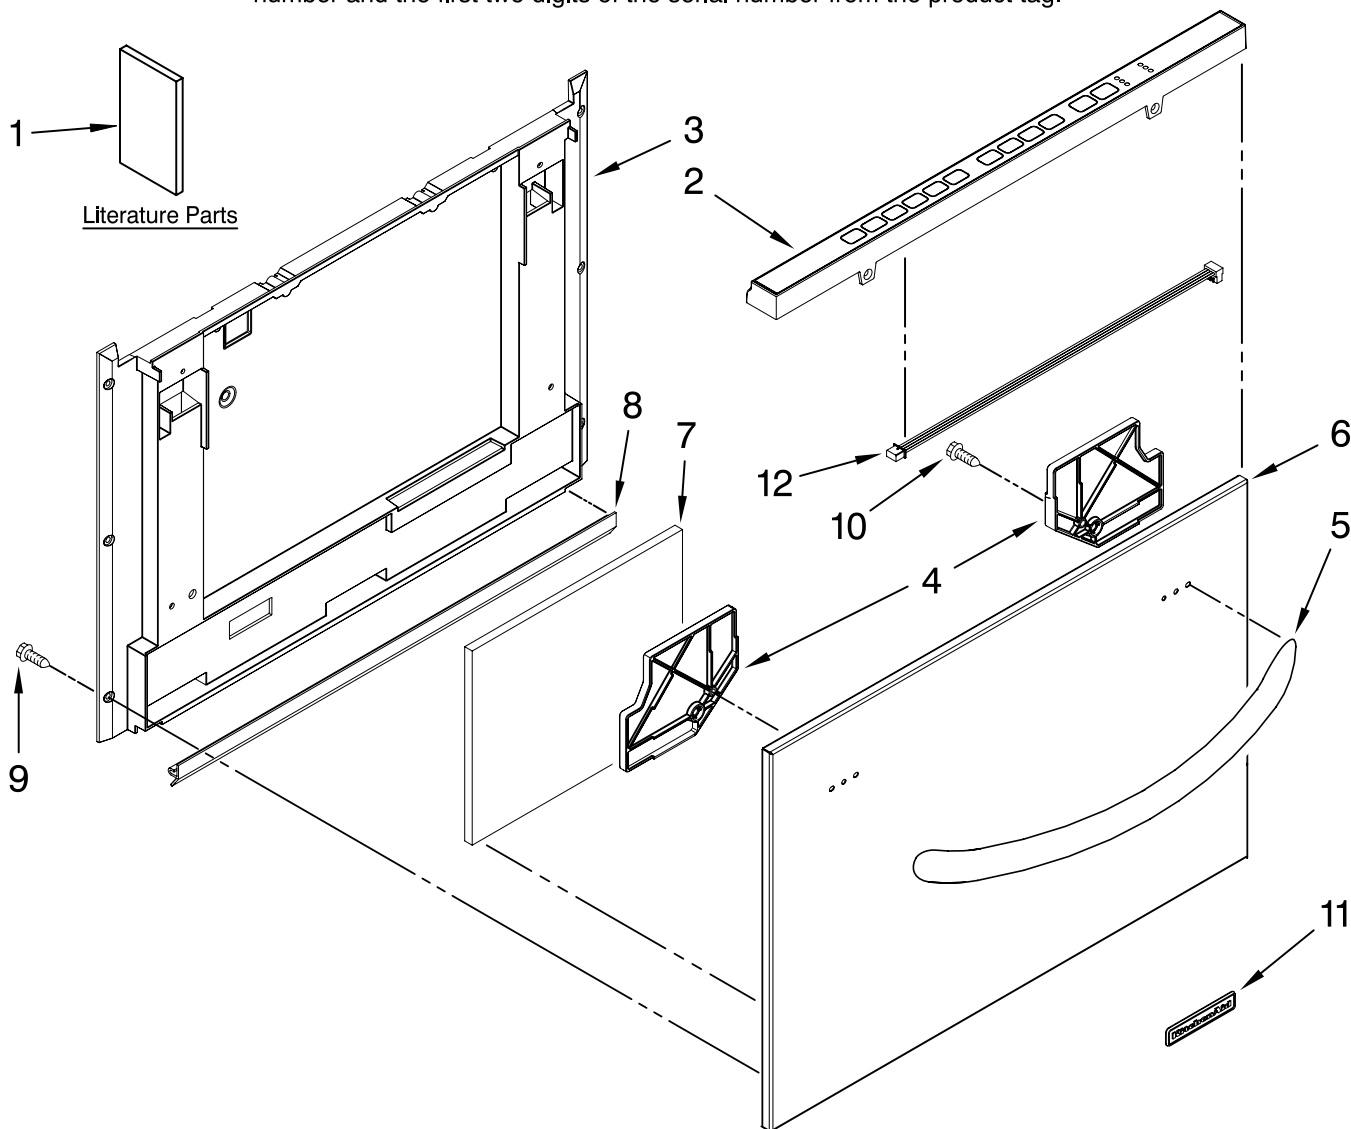

KitchenAid® FRONT PANEL PARTS

For Models: KUDD03STBL0, KUDD03STWH0, KUDD03STSS0

(Black) (White) (Stainless)

DRAWER
DISHWASHER

The model(s) number shown may be different than what is printed on the model/serial tag of your product. The number(s) shown combine the model number and the first two digits of the serial number from the product tag.

Illus. No.	Part No.	DESCRIPTION
1	W10155577	Literature Parts Instructions, Installation
	W10208033	Energy Guide
2		Control Panel (Includes User Interface)
	W10117977	Black
3	W10117987	Intermediate Panel

Illus. No.	Part No.	DESCRIPTION
4	W10117966	Anchor Panel
5	9761573BL	Black
	9761573WH	White
	9761573SS	Stainless
6	W10117962	Black
	W10117961	White
	W10117963	Stainless

Illus. No.	Part No.	DESCRIPTION
7	W10117965	Pad, EPS
8	99003716	Trim, Toe Kick
9	Y912620	Screw
10	99003156	Screw
11		Nameplate
	8304603BL	Black
	8304603WH	White
	8304603SS	Stainless
12	W10117969	Harness, User Interface