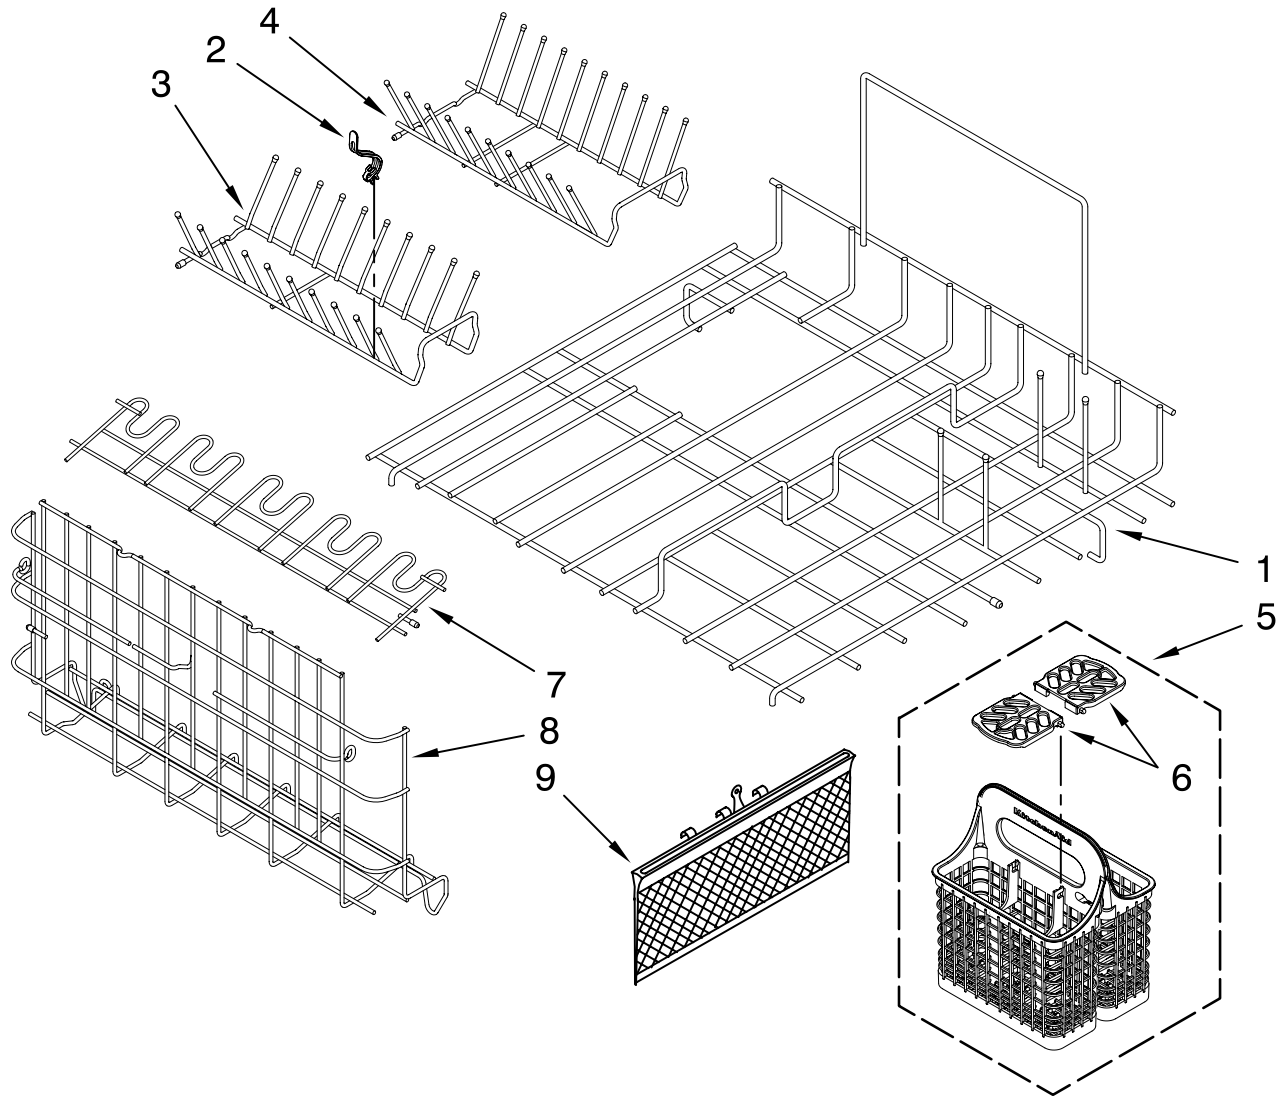

UPPER AND LOWER DISHRACK PARTS

For Models: KUDD03STBL0, KUDD03STWH0, KUDD03STSS0

(Black)

(White)

(Stainless)

The model(s) number shown may be different than what is printed on the model/serial tag of your product. The number(s) shown combine the model number and the first two digits of the serial number from the product tag.

Illus. No.	Part No.	DESCRIPTION
1	W10118023	Rack, Base
2	W10077844	Clip, No-Flip
3	W10154735	Rack, Insert (Includes Item 2)
4	W10118019	Rack, Insert (Small Tines)
5	W10118031	Basket, Silverware Assembly
6	W10118032	Cover, Silverware Basket
7	W10118001	Shelf, Rack
8	W10118010	Rack, Left
9	8519716	Basket, Small Items