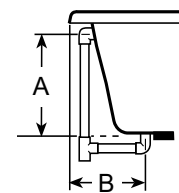

Technical Specifications

Dimensions

60" L x 32" W x 20-1/4" H

(1524 mm) L x (813 mm) W x (514 mm) H

Drain/Overflow

A: 15-1/4" (387 mm) B: 8-1/4" (210 mm)

Cutout

Not Applicable

* Measurements inside unit represent cutout in floor to allow for drain/overflow.

SIDE VIEW

END VIEW

DRAIN/OVERFLOW