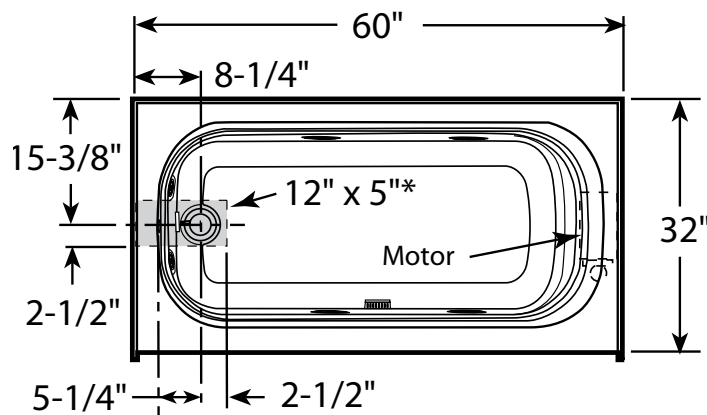

Rotary Drain Kit, 26" Cable #8730

HTC Jet Trim Kit: #D095

BMH Jet Trim Kit: #J869

• Trim Kit Finishes Available:

(827) - Chrome

(898) - Brushed Chrome

(815) - Satin Nickel

(829) - Bright Brass

(805) - Platinum

(826) - Brushed Nickel

(845) - Oil Rubbed Bronze

Installation Notes

Refer to installation instructions included with fixture before beginning installation.

Please confirm product availability and specifications before commencing with any installation work.

PRODUCT SPECIFICATIONS AND AVAILABILITY ARE SUBJECT TO CHANGE WITHOUT NOTICE.

Electrical Components and Electrical Specifications do not apply to non-jetted baths.

Technical Specifications

Dimensions

60" L x 32" W x 20-1/4" H

(1524 mm) L x (813 mm) W x (514 mm) H

Drain/Overflow

A: 15-1/4" (387 mm) B: 8-1/4" (210 mm)

Cutout

Not Applicable

Total Weight

N600, N605: 700 lb (318 kg) / 53 lb/sq. ft. (259 kg/m²)

N601, N606: 675 lb (306 kg) / 51 lb/sq. ft. (247 kg/m²)

Operating Gallonage

N601, N605: 42 U.S. Gal. (159 Liters)

N601, N605: Max. 50 U.S. Gal. (189 Liters)

Product Weight

N600, N605: 100 lb (45 kg)

N601, N606: 75 lb (34 kg)

Skirt Mounting

Integral

Electrical Specifications Models N600, N605 only

Requires a dedicated GFCI protected separate circuit.

Motor/Pump: 120 VAC, 15 AMP, 60 Hz.

RapidHeat™: 120 VAC, 15 AMP, 60 Hz.

Heater (Optional) Models N600, N605 only

Requires a dedicated GFCI protected separate circuit.

RapidHeat™: P/N S750000

Product Shown: Luxura™ 5 Whirlpool Bath with Integral Skirt Left Hand Model: N600

* Measurements inside unit represent cutout in floor to allow for drain/overflow.