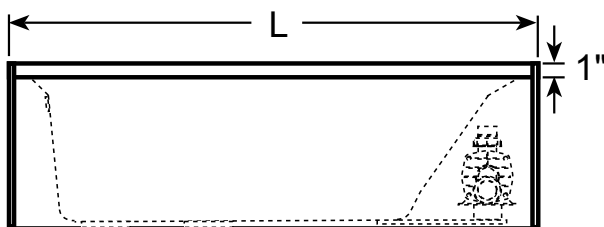

Technical Specifications

Dimensions

60" L x 32" W x 20-1/4" H

(1524 mm) L x (813 mm) W x (514 mm) H

Drain/Overflow

A: 15-1/4" (387 mm) B: 8-1/4" (210 mm)

Cutout

Not Applicable

* Measurements inside unit represent cutout in floor to allow for drain/overflow.

SIDE VIEW

END VIEW

DRAIN/OVERFLOW