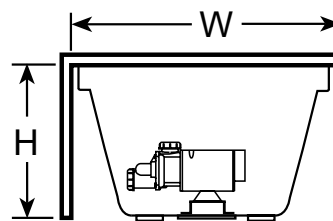

Technical Specifications

Dimensions

60" L x 32" W x 20-1/4" H

(1524 mm) L x (813 mm) W x (514 mm) H

Drain/Overflow

A: 15-1/4" (387 mm) B: 8-1/4" (210 mm)

Cutout

Not Applicable

* Measurements inside unit represent cutout in floor to allow for drain/overflow.

SIDE VIEW

END VIEW

DRAIN/OVERFLOW