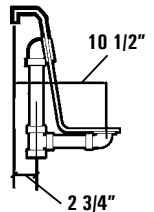

Note: This model requires a remote blower location. The connection for the air blower is under the tub; the blower may be placed up to 15 feet away and connected by piping under the floor. Please refer to the Owner's Manual for detailed installation instructions. Document #1184 on our Fax-on Demand System or on our website at www.aquaticwhirlpools.com.

Rough-In Plumbing Measurements

SPECIFICATIONS:

GENERAL SPECIFICATIONS:

Tub Size	66" x 36" x 25 1/2"
	168 cm x 91 cm x 61 cm
Bathing Well	44" long
	22 1/2" wide
	21" interior depth
Maximum Water Depth	17"
Shipping Weight	283 lbs. / 129 kg
Tub Weight Filled	966 lbs. / 439 kg
Tub Weight Only	225 lbs. / 102 kg
Gallons to Overflow	89 gal. / 337 L