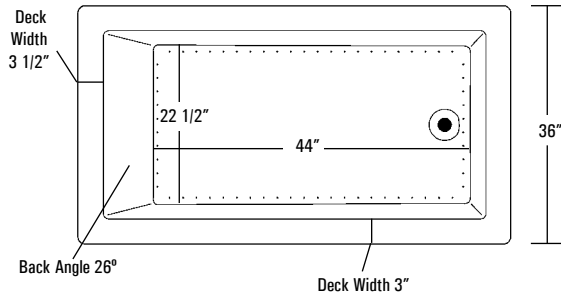

SERENITY STUDIO 24 AQUATIC

SERENITY STUDIO MODEL # AI24AIR6636F / AI24AIR6636FTO (Tub Only)

Note: The interior of bathing well and outside of bathing well can each be specified in a different color. Only one premium color upcharge will be applied if one or more premium colors are used.

Note: This model requires a remote blower location. The connection for the air blower is under the tub; the blower may be placed up to 15 feet away and connected by piping under the floor. Please refer to the Owner's Manual for detailed installation instructions. Document #1184 on our Fax-on Demand System or on our website at www.aquaticwhirlpools.com.