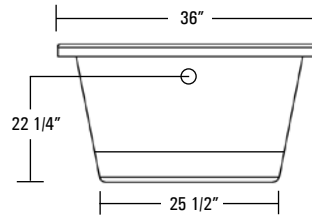

Rough-In Plumbing Measurements

SPECIFICATIONS:

GENERAL SPECIFICATIONS:

Tub Size	66" x 36" x 25 1/2"
	168 cm x 91 cm x 61 cm
Bathing Well	44" long
	22 1/2" wide
	21" interior depth
Maximum Water Depth	17"
Shipping Weight	283 lbs. / 129 kg
Tub Weight Filled	966 lbs. / 439 kg
Tub Weight Only	225 lbs. / 102 kg
Gallons to Overflow	89 gal. / 337 L