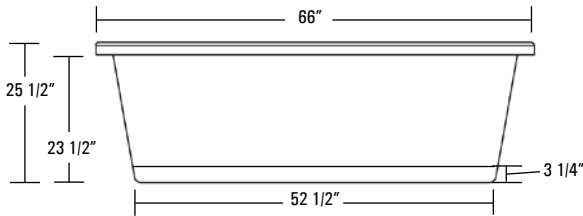

Note: This model requires a remote blower location. The connection for the air blower is under the tub; the blower may be placed up to 15 feet away and connected by piping under the floor. Please refer to the Owner's Manual for detailed installation instructions. Document #1184 on our Fax-on Demand System or on our website at www.aquaticwhirlpools.com.

Rough-In Plumbing Measurements

SPECIFICATIONS:

GENERAL SPECIFICATIONS:

Tub Size	66" x 36" x 25 1/2"
	168 cm x 91 cm x 61 cm
Bathing Well	44" long
	22 1/2" wide
	21" interior depth
Maximum Water Depth	17"
Shipping Weight	283 lbs. / 129 kg
Tub Weight Filled	966 lbs. / 439 kg
Tub Weight Only	225 lbs. / 102 kg
Gallons to Overflow	89 gal. / 337 L