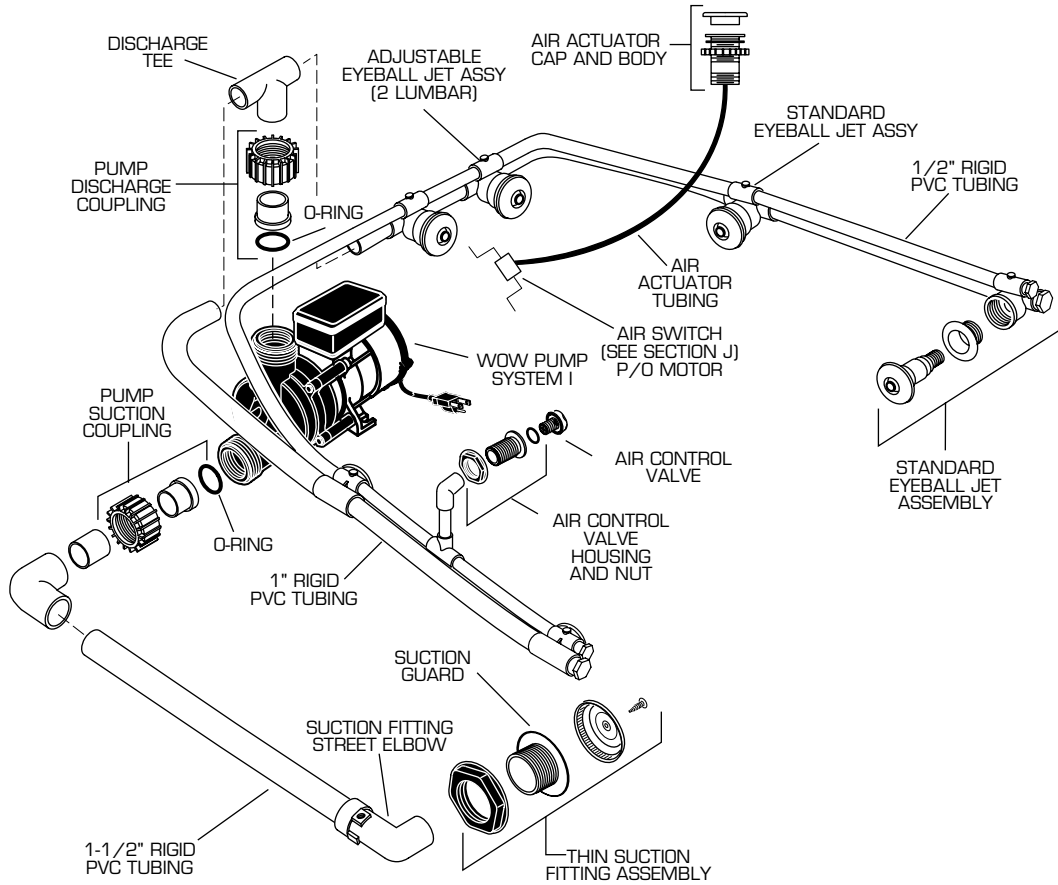

**RENAISSANCE
WHIRLPOOL
MODEL NUMBER**

2732.018

American Standard

DESCRIPTION	PART NUMBER	PKG QTY
Pump Suction Coupling	047186-0070A	1
O-Ring	047187-0070A	1
Pump Discharge Coupling	047186-0070A	1
★ Air Control Valve Assembly	752484-XXX0A	1
★ Standard Eyeball Jet Assembly Δ	752482-XXX0A	1
★ Adjustable Eyeball Jet Assembly Δ	752483-XXX0A	1
★ Thin Suction Fitting Assembly Δ	752485-XXX0A	1
Discharge Tee	047438-0070A	1
WOW Pump w/Air Switch (1 HP)	752538-0070A	1
Air Switch (See Section J)	752388-0070A	1
★ Air Actuator Cap and Body	752439-XXX0A	1
Air Actuator Tubing	047602-0070A	3 ft.

NOTE: Schedule 40 Rigid PVC Piping available through local plumbing supply outlets.
See Section "J" for Additional Parts and Accessories.

Δ Removal/installation requires tool part no. 752543-0070A.

★ Replace XXX with Fixture Color Code