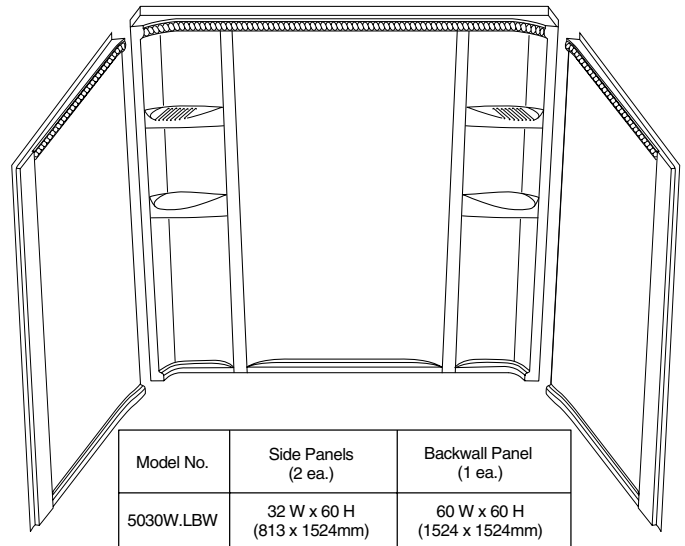

**ROPE TWIST™ BATH WALLS  
FOR BATH TUB INSTALLATION**

**Product Features:**

- Stylish rope-twist design feature
- High gloss surface finish
- Concealed corner and wall seams
- Premium wall height
- Direct-to-stud, tongue-and-groove panels
- Integrated, extra-deep shelving
- Limited Lifetime warranty

- 5030W.LBW Bath Walls**  
For use with 2722 Series Bathing Pools

**Shown with Rope Twist Bathing Pool 2722W.102  
(ordered separately).**

**To Be Specified :**  
 Color: (Arctic Only)

**NOTES:**  
 REFER TO INSTALLATION INSTRUCTIONS SUPPLIED WITH SHOWER WALLS FOR ADDITIONAL INFORMATION.

**IMPORTANT:** Dimensions of fixtures are nominal and may vary within the range of tolerances established by ANSI Standard Z124.3. These measurements are subject to change or cancellation. No responsibility is assumed for use of superseded or voided leaflet.