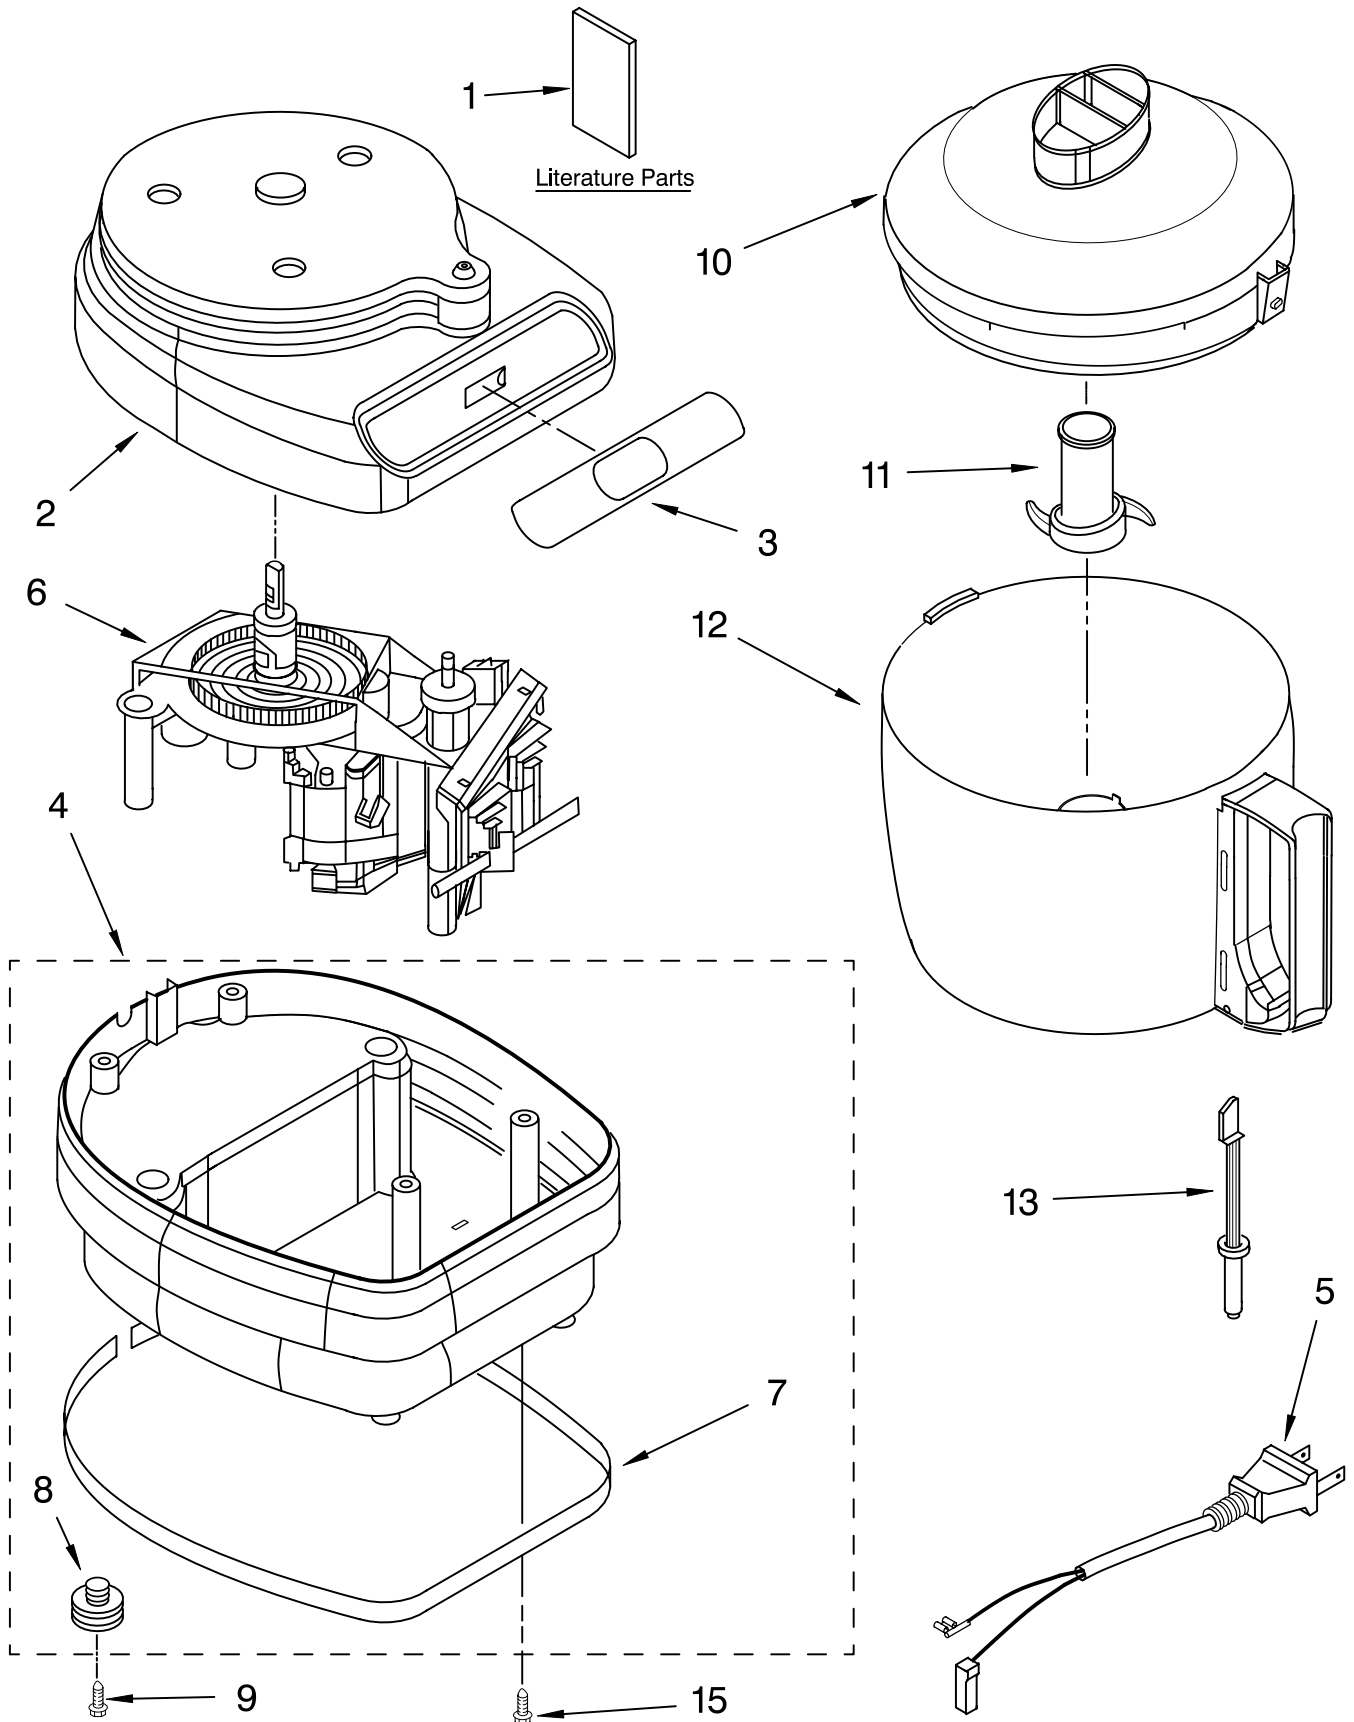

# **KitchenAid®**

VARIATIONS  
OF

**Model No.**

**KFC3100**

**FOOD CHOPPER**

FOR CUSTOMER SATISFACTION ALWAYS USE  
FACTORY SPECIFICATION PARTS

# MOTOR AND HOUSING PARTS

For Models: KFC3100WH, KFC3100BI, KFC3100BU, KFC3100ER, KFC3100OB

<b>Illus. No.</b>	<b>Part No.</b>	<b>DESCRIPTION</b>
1		Literature Parts
	LIT8204527	Owners Manual
	LIT8204526	Parts List
2		Upper Housing
	4176667	White
	4176677	Empire Red
	4176680	Cobalt Blue
	4176683	Onyx Black
	4176687	Biscuit
3		Overlay
	4176668	White
	4176678	Empire Red
	4176681	Cobalt Blue
	4176684	Onyx Black
	4176688	Biscuit
4		Base
	4176669	White
	4176679	Empire Red
	4176682	Cobalt Blue
	4176685	Onyx Black
	4176689	Biscuit
5		Power Cord
	4176670	White
	4176686	Black
6	4176671	Motor
7	4176672	Trim Band
8	4176464	Foot
9	4176400	Screw
10	4176673	Lid
11	4176674	Blade
12	4176675	Bowl
13	4176676	Handle, Bowl