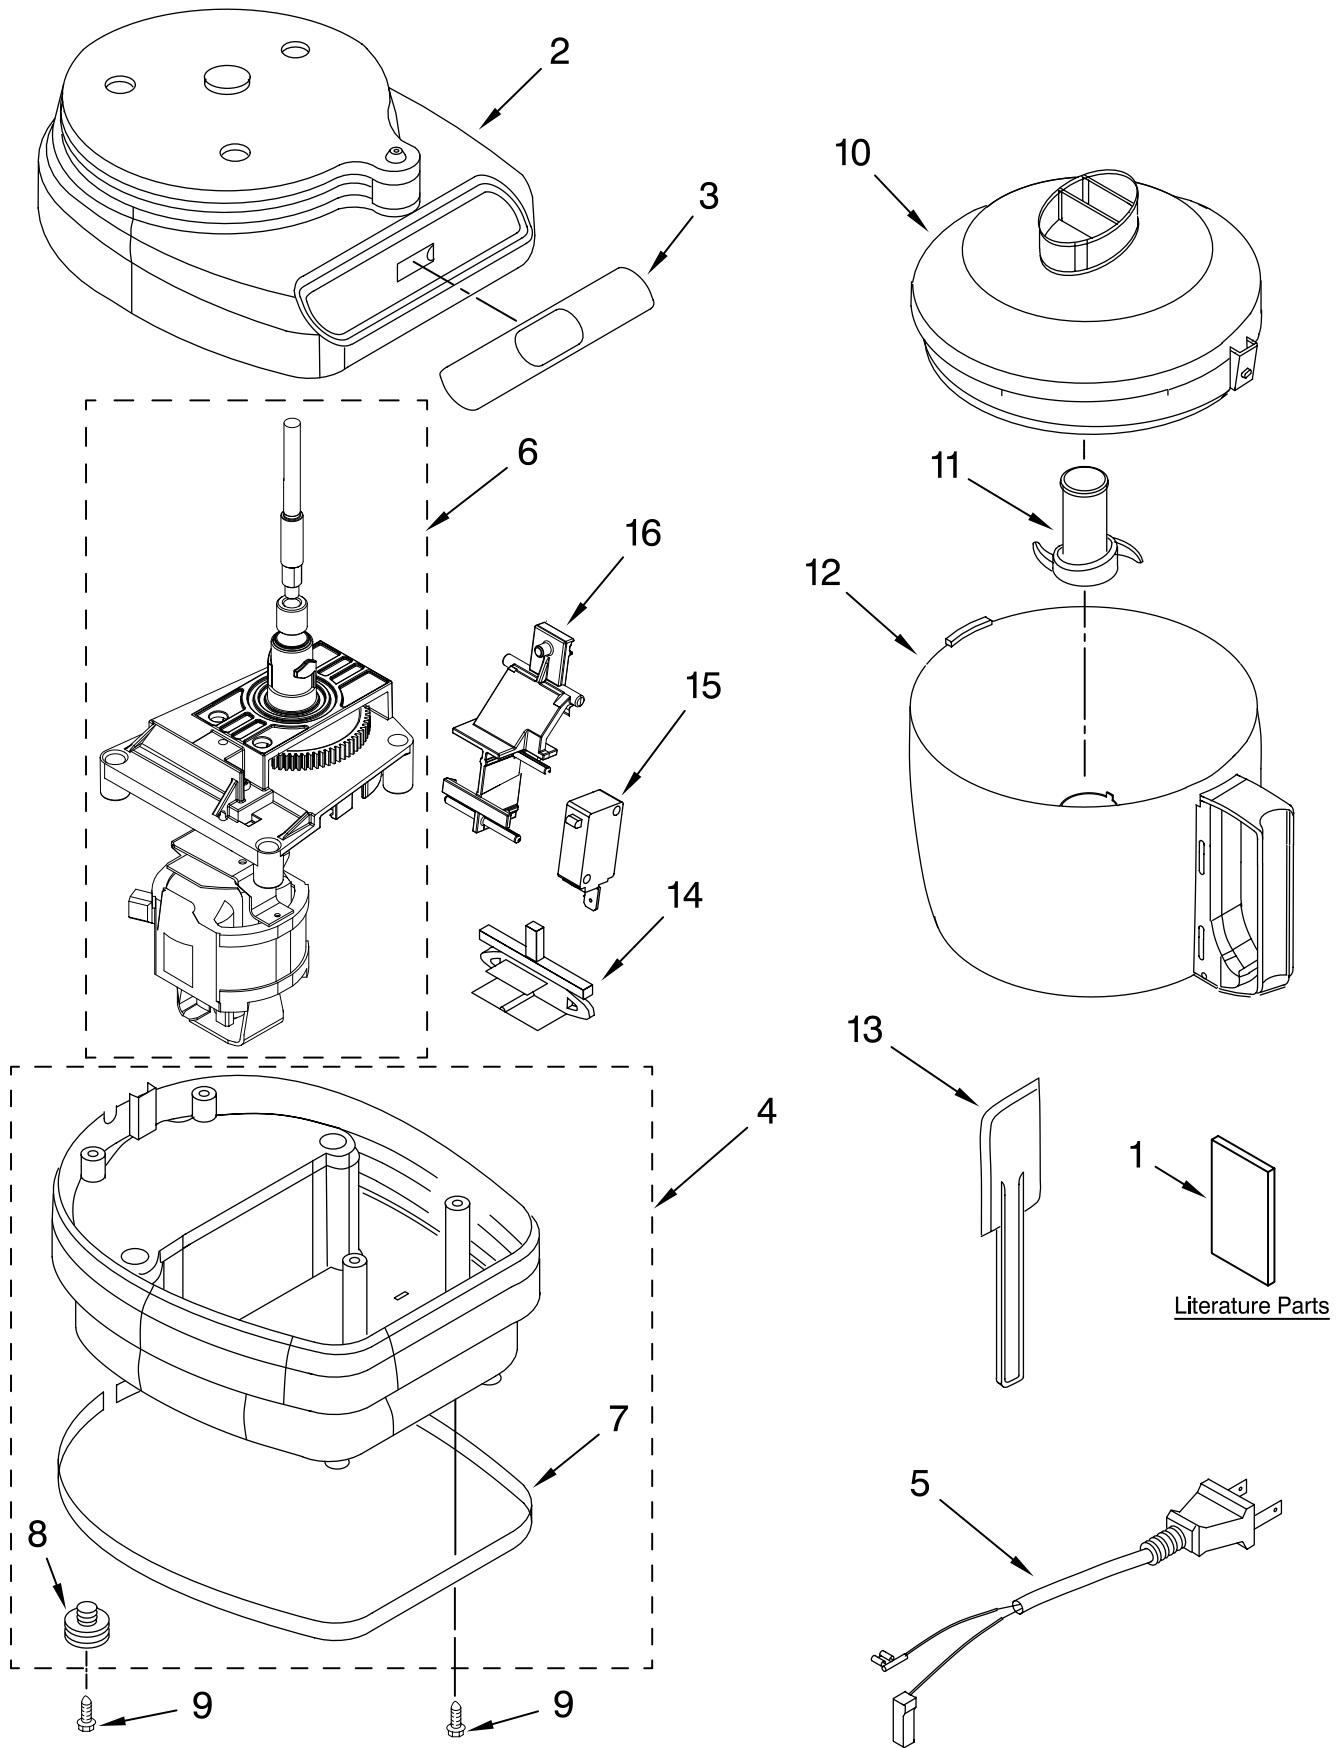

PARTS LIST

for

KitchenAid®

3 CUP FOOD CHOPPER

MODELS:

KFC3100WH1 (White)
KFC3100BU1 (Blue)
KFC3100ER1 (Empire Red)
KFC3100OB1 (Onyx Black)
KFC3100CR1 (Chrome)

FOR CUSTOMER SATISFACTION ALWAYS USE
FACTORY SPECIFICATION PARTS

MOTOR AND HOUSING PARTS

For Models: KFC3100__1

FOR ORDERING INFORMATION REFER TO PARTS PRICE LIST

MOTOR AND HOUSING PARTS

For Models: KFC3100__1

Illus. No.	Part No.	DESCRIPTION
1		Literature Parts
	8211786	Owners Manual
	8204587	Parts List
2		Upper Housing
	8211769	White
	8211789	Empire Red
	8211792	Cobalt Blue
	8211795	Onyx Black
	8211797	Chrome
3		Overlay
	8211768	White
	8211788	Empire Red
	8211791	Cobalt Blue
	8211794	Onyx Black & Chrome Models
4		Base
	8211771	White
	8211790	Empire Red
	8211793	Cobalt Blue
	8211796	Onyx Black
	8211798	Chrome
5		Power Cord
	8211778	White
	8211799	Black
6	8211777	Motor Assembly
7	8211785	Trim Band
8	8211772	Foot
9	8211770	Screw
10	8211775	Lid
11	8211773	Blade
12	8211774	Bowl Assembly
13	8211787	Spatula
14	8211781	Plate, Backing (Pulse Switch)
15	8211782	Micro Switch
16	8211783	Mount, Micro Switch