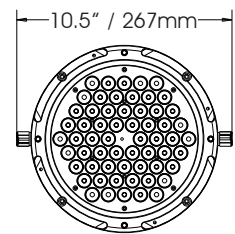

LED Lighting Solutions

PRODUCT FEATURES

- . 180Watt RGBAW Exterior Par
- . 60 x 3 Watt RGBAW LED's
- . 9° Beam, 22° field
- . 4 Digit LED display
- . Manual mode on board Control
- . Auto Mode
- . Built In Color Macros
- . Smooth Color Mixing Flicker Free
- . Rugged Die Cast Aluminum Case
- . Split Yoke up-light bracket
- . IP Power Link up to 4pcs
- . Separate logic and LED enclosure
- . Waterproof IP66
- . Heat sink cooling

TECHNICAL SPECIFICATIONS

- . **DMX Channels:** 4 DMX modes
 - 5/6/8/10 Channels
- . **Control:** USITT DMX-512, 3pin DMX in-out cable supplied and power input 120v AC ppg connector
- . **Color:** Smooth Color Mixing, Camera ready
- . **Strobe:** 25 flashes per second
- . **Dimmer:** 0- 100% Smooth Dimming via DMX
- . **Cooling:** Convection cooled heat sinks
- . **Cable Plug Type:** IP Power in-out/Data in-out
- . Cables include Edison 120v plug & 3pin XLR's
- . **LED's Source:** 60 x 3W Single LXHL
 - 12 Red, 12 Blue, 12 Green, 12 Amber, 12 White
- . **Lux:** 10,930 lux / 1,015 fc @ 8'/2.5m
- . **LED Life:** 100,000 hours based on LED manufactures' test data
- . **Approvals:** (cETLus pending)

ENVIRONMENTAL SPECIFICATIONS

- . **Max Ambient Temperature:** 113°F/45°C
- . **IP Level:** IP 66

ELECTRICAL SPECIFICATIONS

- . **Ballast:** Electronic Power supply
- . **Power Supply:** 100-240V 50/60Hz
- . **Power Consumption:** 200W
- . **Dimensions:** (LxWxH) 8.9" x 10.5" x 9" / 226x267x232mm
- . **Weight:** 16.5 lbs. (7.5 Kgs)

Beam Diameter

9° Beam Angle	Ø 0.96 m / Ø 3.15 ft	Ø 1.92 m / Ø 6.31 ft	Ø 2.88 m / Ø 9.45 ft
22° Field Angle	Ø 0.39 m / Ø 1.28 ft	Ø 0.78 m / Ø 2.56 ft	Ø 1.17 m / Ø 3.84 ft

DMX Traits

5 Channel Mode:

Channel	Value	Function
1	0 - 255	Red (0-black, 255-100% Red)
2	0 - 255	Green (0-black, 255-100% Green)
3	0 - 255	Blue (0-black, 255-100% Blue)
4	0 - 255	White (0-black, 255-100% White)
5	0 - 255	Amber (0-black, 255-100% Amber)