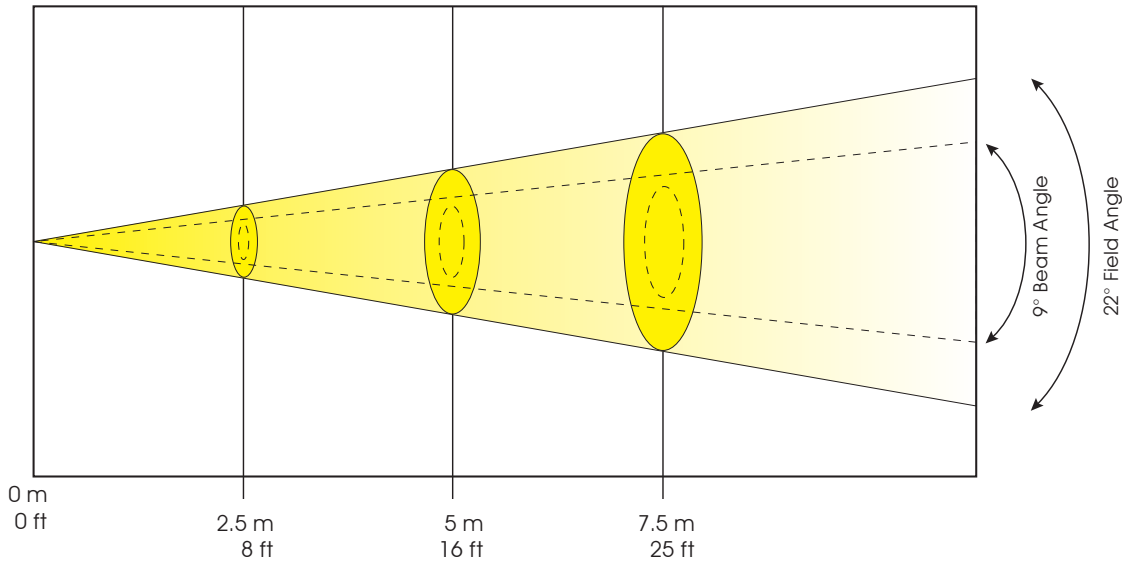

ENVIRONMENTAL SPECIFICATIONS

- . **Max Ambient Temperature:** 113°F/45°C
- . **IP Level:** IP 66

ELECTRICAL SPECIFICATIONS

- . **Ballast:** Electronic Power supply
- . **Power Supply:** 100-240V 50/60Hz
- . **Power Consumption:** 200W
- . **Dimensions:** (LxWxH) 8.9" x 10.5" x 9" / 226x267x232mm
- . **Weight:** 16.5 lbs. (7.5 Kgs)

Photometrics

ELAR 180 Pro RGBAW

Photometric Beam Angle Data

9° Beam Angle, 22° Field Angle / 10° Lens

LUX x 0.0929 = FC

R (12)	108 FC / 1,166LUX	32 FC / 340 LUX	13 FC / 137 LUX
G (12)	400 FC / 4,296 LUX	110 FC / 1,189 LUX	49 FC / 525 LUX
B (12)	86 FC / 920 LUX	24 FC / 258 LUX	11 FC / 116 LUX
W (12)	238 FC / 2,567 LUX	69 FC / 739 LUX	29 FC / 314 LUX
A (12)	152 FC / 1,641 LUX	51 FC / 545 LUX	18 FC / 189 LUX
Full (60)	1,015 FC / 10,930 LUX	269 FC / 2,900 LUX	128 FC / 1,375 LUX

Beam Diameter

9° Beam Angle	Ø 0.96 m / Ø 3.15 ft	Ø 1.92 m / Ø 6.31 ft	Ø 2.88 m / Ø 9.45 ft
22° Field Angle	Ø 0.39 m / Ø 1.28 ft	Ø 0.78 m / Ø 2.56 ft	Ø 1.17 m / Ø 3.84 ft

DMX Traits

5 Channel Mode:

Channel	Value	Function
1	0 - 255	Red (0-black, 255-100% Red)
2	0 - 255	Green (0-black, 255-100% Green)
3	0 - 255	Blue (0-black, 255-100% Blue)
4	0 - 255	White (0-black, 255-100% White)
5	0 - 255	Amber (0-black, 255-100% Amber)