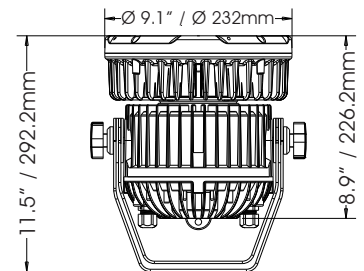

LED Lighting Solutions

PRODUCT FEATURES

- . 180Watt RGBAW Exterior Par
- . 60 x 3 Watt RGBAW LED's
- . 9° Beam, 22° field
- . 4 Digit LED display
- . Manual mode on board Control
- . Auto Mode
- . Built In Color Macros
- . Smooth Color Mixing Flicker Free
- . Rugged Die Cast Aluminum Case
- . Split Yoke up-light bracket
- . IP Power Link up to 4pcs
- . Separate logic and LED enclosure
- . Waterproof IP66
- . Heat sink cooling

TECHNICAL SPECIFICATIONS

- . **DMX Channels:** 4 DMX modes
 - 5/6/8/10 Channels
- . **Control:** USITT DMX-512, 3pin DMX in-out cable supplied and power input 120v AC ppg connector
- . **Color:** Smooth Color Mixing, Camera ready
- . **Strobe:** 25 flashes per second
- . **Dimmer:** 0- 100% Smooth Dimming via DMX
- . **Cooling:** Convection cooled heat sinks
- . **Cable Plug Type:** IP Power in-out/Data in-out
- . Cables include Edison 120v plug & 3pin XLR's
- . **LED's Source:** 60 x 3W Single LXHL
 - 12 Red, 12 Blue, 12 Green, 12 Amber, 12 White
- . **Lux:** 10,930 lux / 1,015 fc @ 8'/2.5m
- . **LED Life:** 100,000 hours based on LED manufactures' test data
- . **Approvals:** (cETLus pending)

ENVIRONMENTAL SPECIFICATIONS

- . **Max Ambient Temperature:** 113°F/45°C
- . **IP Level:** IP 66

ELECTRICAL SPECIFICATIONS

- . **Ballast:** Electronic Power supply
- . **Power Supply:** 100-240V 50/60Hz
- . **Power Consumption:** 200W
- . **Dimensions:** (LxWxH) 8.9" x 10.5" x 9" / 226x267x232mm
- . **Weight:** 16.5 lbs. (7.5 Kgs)

Beam Diameter

9° Beam Angle	Ø 0.96 m / Ø 3.15 ft	Ø 1.92 m / Ø 6.31 ft	Ø 2.88 m / Ø 9.45 ft
22° Field Angle	Ø 0.39 m / Ø 1.28 ft	Ø 0.78 m / Ø 2.56 ft	Ø 1.17 m / Ø 3.84 ft

DMX Traits

5 Channel Mode:

Channel	Value	Function
1	0 - 255	Red (0-black, 255-100% Red)
2	0 - 255	Green (0-black, 255-100% Green)
3	0 - 255	Blue (0-black, 255-100% Blue)
4	0 - 255	White (0-black, 255-100% White)
5	0 - 255	Amber (0-black, 255-100% Amber)