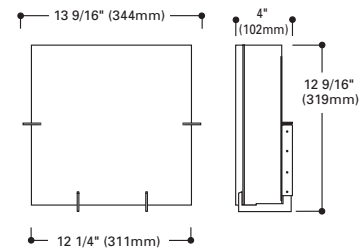

H2523 Square Sconce with 120/277V Electronic Ballast

Finish: Matte Chrome (MC)
Lamp: Two 18W DTT G24q-2 4-pin Compact Fluorescent
Replacement Glass: G2523