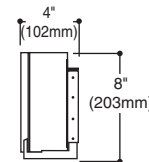

H2522 Square Sconce

Finish: Matte Chrome (MC)
Lamp: 100W A19 Incandescent, 100W BT15 Halogen
Replacement Glass: G2522