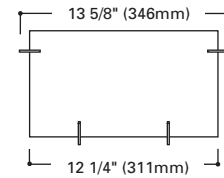

H2525 Portrait Rectangle Sconce with 120/277V Electronic Ballast

Finish: Matte Chrome (MC)
Lamp: Two 13W 4-pin DTT G24q-1 Compact Fluorescent Lamps
Replacement Glass: G2521