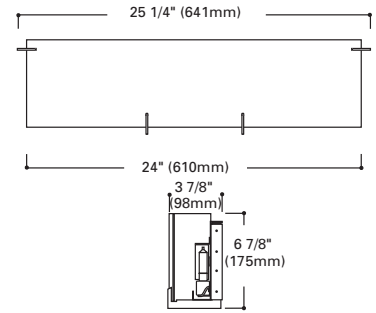

H2524 Ultra Landscape Rectangle Sconce

Finish: Matte Chrome (MC)
Lamp: Two 100W T-4 (E11) mini-candelabra base
Replacement Glass: G2524

H2520 Landscape Rectangle Sconce

Finish: Matte Chrome (MC)
Lamp: 100W T-4 E-11 Mini candelabra screw base lamp
Replacement Glass: G2520