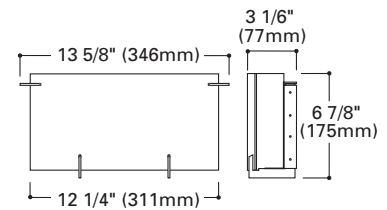

H2524 Ultra Landscape Rectangle Sconce

Finish: Matte Chrome (MC)
Lamp: Two 100W T-4 (E11) mini-candelabra base
Replacement Glass: G2524

H2520 Landscape Rectangle Sconce

Finish: Matte Chrome (MC)
Lamp: 100W T-4 E-11 Mini candelabra screw base lamp
Replacement Glass: G2520