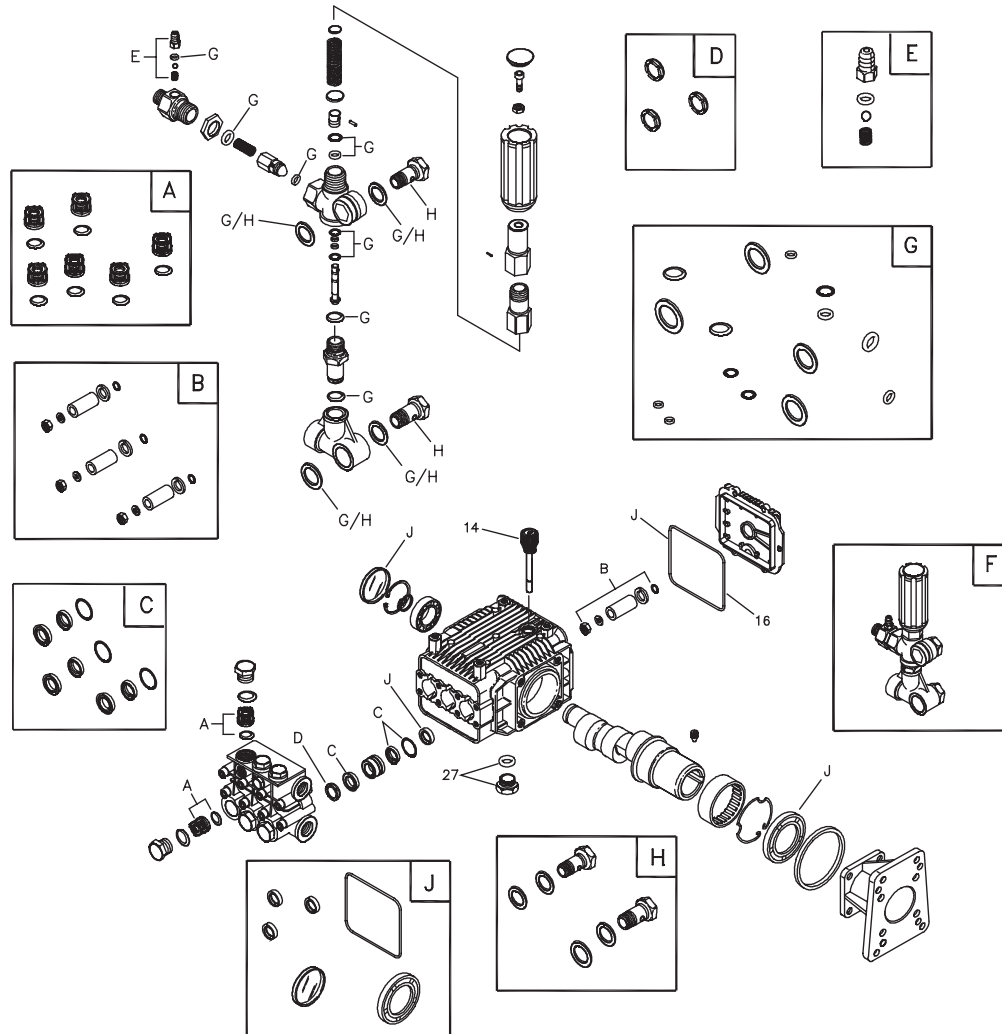

EXPLODED VIEW AND PARTS LIST

EXPLODED VIEW AND PARTS LIST - MAIN UNIT

Item	Part #	Description
1	M194424GS	BASE
2	M196133GS	HANDLE
3	30809GS	GROMMET
4	B4805GS	HOSE, 50'
5	192134GS	KIT, Engine Mounting Hardware
6	192132GS	KIT, Pump Mounting Hardware
7	194036GS	ASSY, Pump
	195016GS	Valve, Thermal Relief
	63281GS	Key
8	192796GS	KIT, Chemical Hose/Filter
9	95458GS	QUICK CONNECT
10	194004GS	KIT, Garden Hose Inlet
11	192126GS	KIT, Vinyl Cap
12	B2203GS	KIT, Handle Fastening
13	192310GS	KIT, Vibration Mount
14	194411GS	KIT, Wheel
	191265GS	E-Ring
15	B3263AGS	GUN
16	193814GS	EXTENSION, QC
17	196233GS	KIT, Spray Tips
	195983AGS	Nozzle, QC, Red

Item	Part #	Description
	195983BGS	Nozzle, QC, Yellow
	195983CGS	Nozzle, QC, Green
	195983DGS	Nozzle, QC, White
	195851ZZGS	Nozzle, QC, Black
	900	§ ENGINE

Items Not Illustrated

203764GS	MANUAL, Operator's
MS3778	MANUAL, Engine
191267RGS	AXLE
95456GS	QUICK CONNECT, Male
96016GS	QUICK CONNECT, Female, Plastic
192014GS	FITTING, 1/2
192015GS	FITTING, 3/4
195463GS	KIT, Decals, Service

Optional Accessories

6048	KIT, O-Ring
6039	PUMP SAVER

§ - Contact Engine Manufacturer

Copyright © 2007 Briggs & Stratton Power Products Group, LLC. All rights reserved. No part of this material may be reproduced or transmitted in any form by any means without the express written permission of Briggs & Stratton Power Products Group, LLC.

EXPLODED VIEW AND PARTS LIST

EXPLODED VIEW AND PARTS LIST - PUMP

Item	Part #	Description
14	198849GS	CAP, Oil Dipstick
16	116B2126GS	O-RING, Square
27	203034GS	KIT, DRAIN PLUG
A	50087628PGS	KIT, VALVE
B	201B2126GS	KIT, PISTON
C	203B2126GS	KIT, WATER SEALS
D	204B2126GS	KIT, SUPPORT RINGS
E	192914GS	KIT, HOSE TAIL
F	153B2126GS	UNLOADER, Complete
G	193991GS	KIT, O-RINGS
H	199894GS	KIT, BOLTS
J	202B2126GS	KIT, OIL SEALS