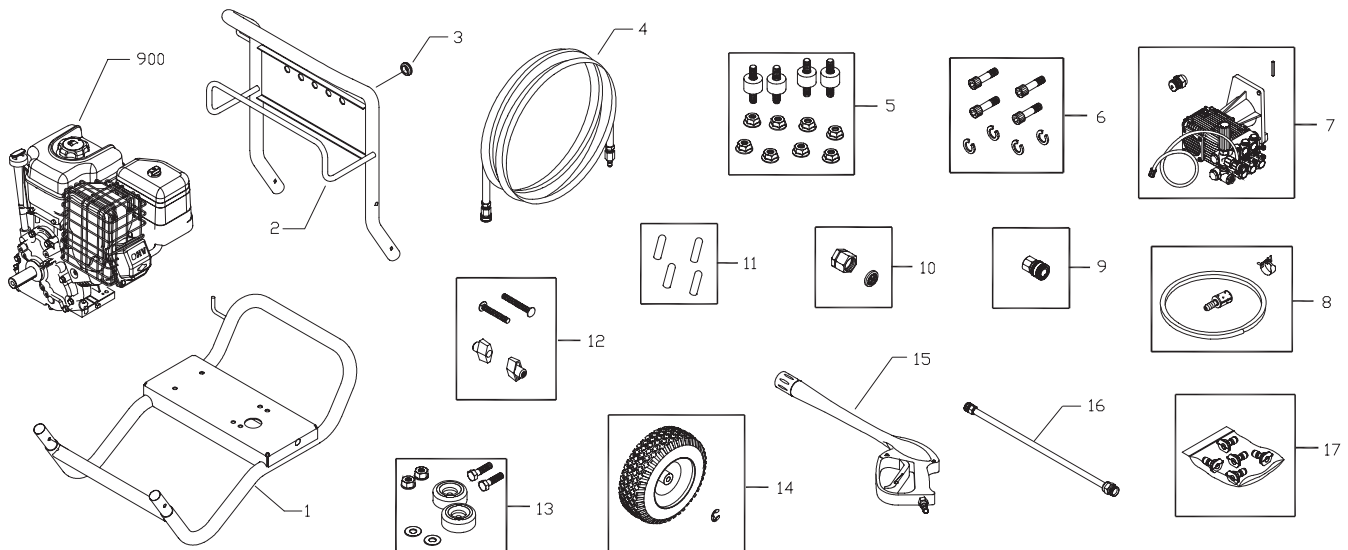

EXPLODED VIEW AND PARTS LIST

EXPLODED VIEW AND PARTS LIST - MAIN UNIT

Item	Part #	Description
1	M194424GS	BASE
2	M196133GS	HANDLE
3	30809GS	GROMMET
4	B4805GS	HOSE, 50'
5	192134GS	KIT, Engine Mounting Hardware
6	192132GS	KIT, Pump Mounting Hardware
7	194036GS	ASSY, Pump
	195016GS	Valve, Thermal Relief
	63281GS	Key
8	192796GS	KIT, Chemical Hose/Filter
9	95458GS	QUICK CONNECT
10	194004GS	KIT, Garden Hose Inlet
11	192126GS	KIT, Vinyl Cap
12	B2203GS	KIT, Handle Fastening
13	192310GS	KIT, Vibration Mount
14	194411GS	KIT, Wheel
	191265GS	E-Ring
15	B3263AGS	GUN
16	193814GS	EXTENSION, QC
17	196233GS	KIT, Spray Tips
	195983AGS	Nozzle, QC, Red

Item	Part #	Description
	195983BGS	Nozzle, QC, Yellow
	195983CGS	Nozzle, QC, Green
	195983DGS	Nozzle, QC, White
	195851ZZGS	Nozzle, QC, Black
	900	§ ENGINE

Items Not Illustrated

203764GS	MANUAL, Operator's
MS3778	MANUAL, Engine
191267RGS	AXLE
95456GS	QUICK CONNECT, Male
96016GS	QUICK CONNECT, Female, Plastic
192014GS	FITTING, 1/2
192015GS	FITTING, 3/4
195463GS	KIT, Decals, Service

EXPLODED VIEW AND PARTS LIST

EXPLODED VIEW AND PARTS LIST - PUMP

Item	Part #	Description
14	198849GS	CAP, Oil Dipstick
16	116B2126GS	O-RING, Square
27	203034GS	KIT, DRAIN PLUG
A	50087628PGS	KIT, VALVE
B	201B2126GS	KIT, PISTON
C	203B2126GS	KIT, WATER SEALS
D	204B2126GS	KIT, SUPPORT RINGS
E	192914GS	KIT, HOSE TAIL
F	153B2126GS	UNLOADER, Complete
G	193991GS	KIT, O-RINGS
H	199894GS	KIT, BOLTS
J	202B2126GS	KIT, OIL SEALS

Items Not Illustrated	
B2384GS	FILTER, Inlet

Optional Accessories	
100515GS	PUMP SAVER
6033	OIL BOTTLE, Pump

NOTE: Items A - J are service kits and include all parts shown within the box.