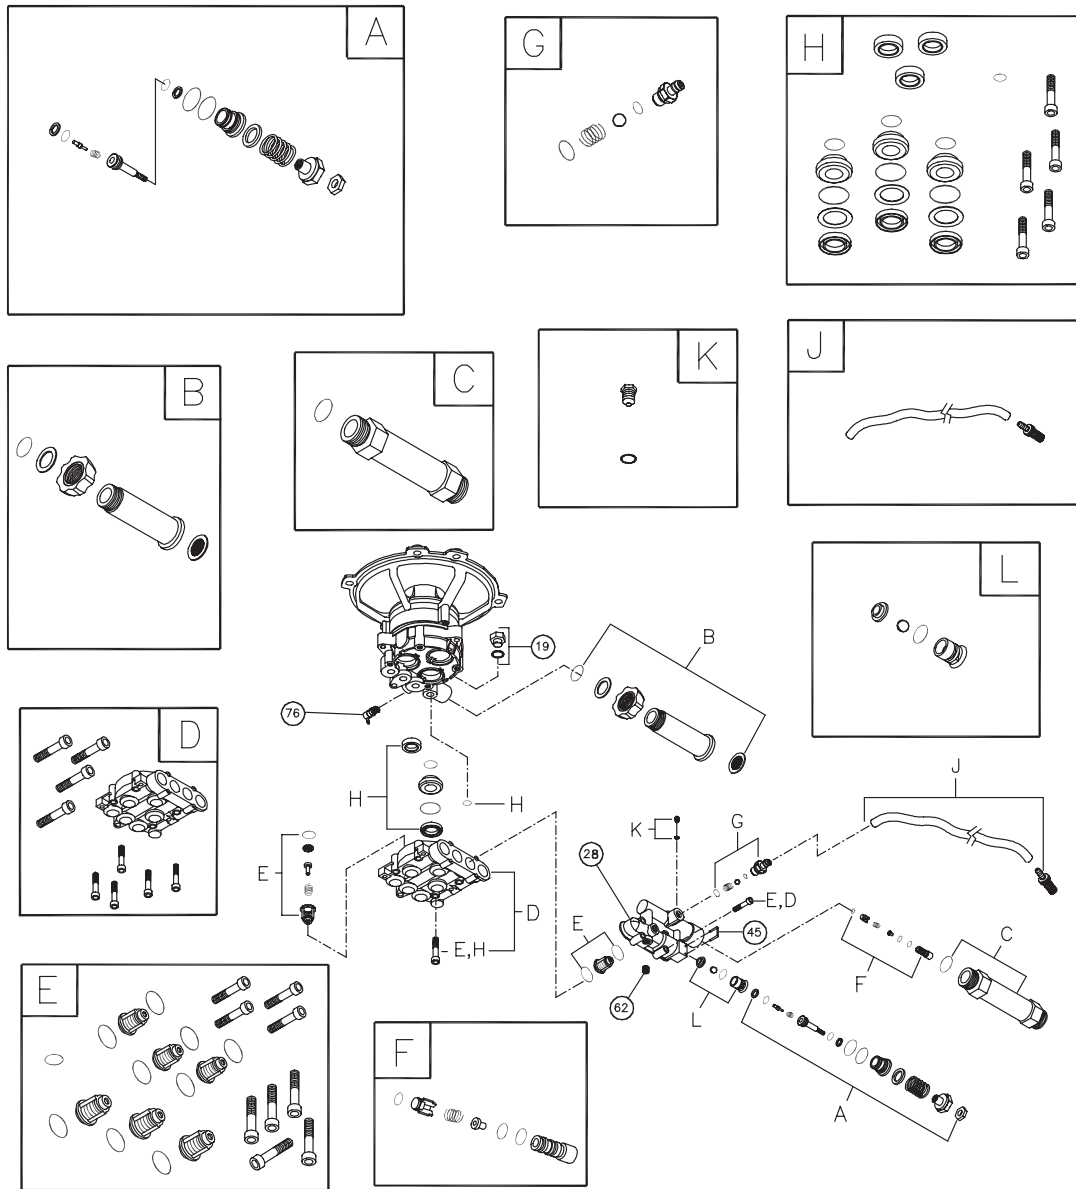

Exploded View and Parts List — Main Unit

Item	Part #	Description
1	202791GS	ASSY, Base
2	Y199110GS	HANDLE
3	203075GS	ASSY, Billboard w/Decals & Clips
	195964GS	Clip
	30809GS	Grommet
4	192529GS	KIT, Pump Mounting Hardware
5	202605GS	ASSY, Pump
	23139GS	Key
	194298GS	Valve, Thermal Relief
6	202483GS	KIT, Wheel
	201313GS	Axle
	200520GS	CAP, Hub
	192050GS	E-Ring
7	202017GS	HOSE
8	202181GS	KIT, Nozzle
	201580RGS	Nozzle, Project Pro, Yellow
	201580XGS	Nozzle, Project Pro, Orange
	201580AEGS	Nozzle, Project Pro, Red
	198841GS	Nozzle, Plastic, Soap
9	193482GS	GUN
10	200595GS	EXTENSION, QC
11	B2203GS	KIT, Handle Connector
12	192310GS	KIT, Vibration Mount
900	§	ENGINE

Items Not Illustrated:

203767GS	MANUAL, Operator's
BB3061BGS	OIL BOTTLE
87815GS	GOGGLES
275034	LABLE, Warning
793943	COVER, Static/Label Assy
202502GS	DECAL, Eng, Shroud
194256GS	KIT, Tag Warning

Optional Accessories

Exploded View and Parts List — Pump

Item	Part #	Description
19	190571GS	CAP, Oil
28	190627GS	MANIFOLD
45	190578GS	PIN
62	190581GS	CAP, 1/8
76	194298GS	THERMAL RELIEF
A	203641GS	KIT, UNLOADER STEM
B	190632GS	KIT, WATER INLET, ALUMINIUM
C	190634GS	KIT, OUTLET, ALUMINIUM
D	203631GS	KIT, HEAD ALUMINIUM
E	193806GS	KIT, CHECK VALVES
F	190592GS	KIT, INLET CHECK
G	203640GS	KIT, CHEMICAL INJECTION
H	193807GS	KIT, SEAL SET

NOTE: Item letters A - L are service kits and include all parts shown within the box.