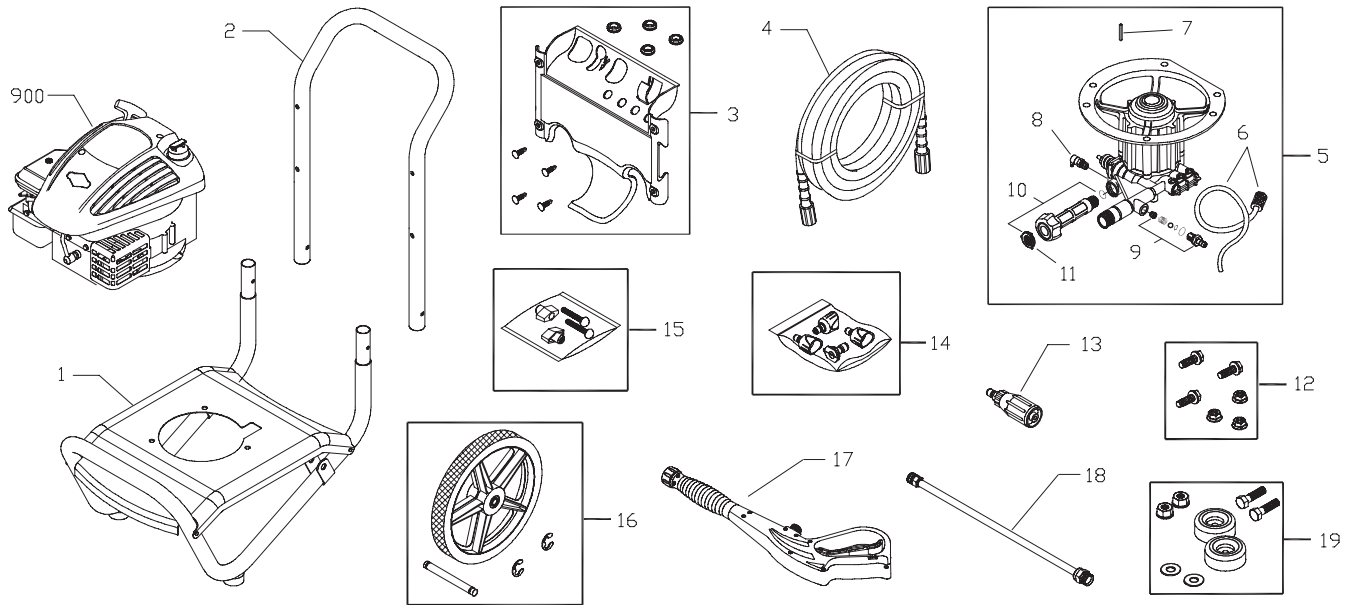

1-800-743-4115 M-F 8-5 CT

Web: www.briggsandstratton.com

Model No. 020228-2 Manual No. 197196B Rev. B (04/16/2008)

EXPLODED VIEW AND PARTS LIST — MAIN UNIT

Item	Part #	Description
1	196438GS	BASE, w/Mounts
2	S195428GS	HANDLE
3	196456GS	KIT, Billboard w/Decals
	195964GS	Clips, Tree
	30809GS	Grommet
4	196006GS	HOSE
5	200200GS	ASSY, Pump
6	189971GS	KIT, Chemical Hose
7	23139GS	KEY
8	194298GS	VALVE, Thermal Relief
9	200279GS	KIT, Chemical Injection
10	200278GS	KIT, Water Inlet
11	B2384GS	FILTER
12	192525GS	KIT, Pump Mounting Hardware
13	195854GS	TURBO, Nozzle
14	195943GS	KIT, Nozzles
	198841GS	Nozzle, Plastic, Soap
	195842AEGS	Nozzle, QC, Red
	201580XGS	Nozzle, QC, Orange
	195842RGS	Nozzle, QC, Yellow
15	B2203GS	KIT, Handle Connector

Item	Part #	Description
16	196439GS	KIT, Wheel
	195454GS	Axle
	192050GS	E-Ring
17	199117GS	GUN
18	200595GS	EXTENSION, QC
19	192310GS	KIT, Vibration Mount
900	§	ENGINE

Items Not Illustrated:

197196GS	MANUAL, Operator's
MS5573	MANUAL, Engine
194256GS	KIT, Tag/Waring Srv
275034	DECAL, Warning
BB3061BGS	OIL BOTTLE
87815GS	GOGGLES