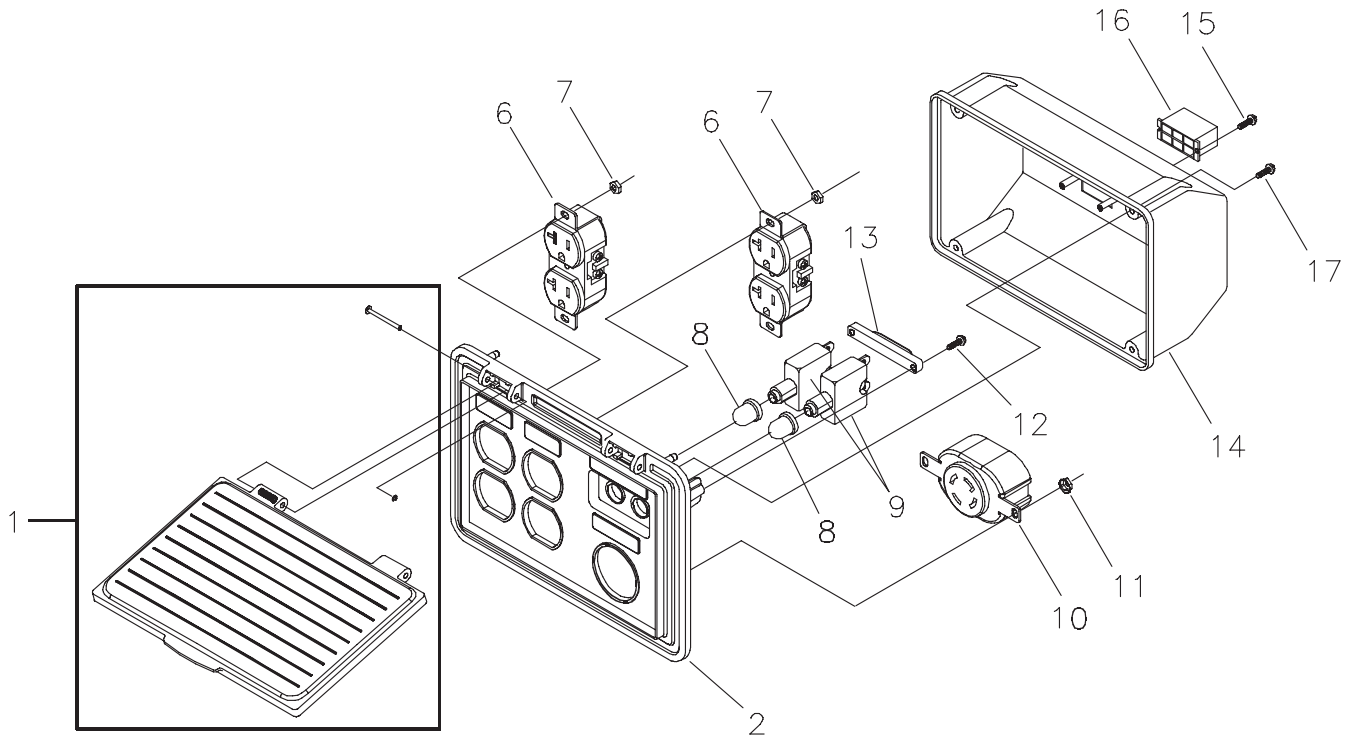

BRIGGS & STRATTON POWER PRODUCTS GROUP, LLC
JEFFERSON, WISCONSIN, U.S.A.

Exploded Views and Parts Lists

EXPLODED VIEW - MAIN UNIT

Section 1: Exploded Views and Parts Lists

PARTS LIST - MAIN UNIT

Item	Part #	Description
1	P194766GS	CRADLE
2	194150GS	KIT,Vibration, Mount, 45°
4	190220GS	HOUSING, Engine Adapter
5	NSP	ASSY,Alternator (see page 5)
6	194151GS	KIT, Hrdwr Mounting Adapter
8	96796GS	WASHER, M8 Flat
10	*	SBHCS, 3/8-16 x 1.0 Lg.
11	187365FGS	HHCS, 5/16-24 x 7.44
14	194729GS	KIT, Muffler Bracket w/ Hardware
15	695398	GASKET, Exhaust
17	189008GS	MUFFLER
18	*	SCREW, 5/16 - 18 x 3/4"
19	83083GS	SCREEN, Spark Arrest
20	B4986GS	DECAL, Ground, Green
21	194153GS	KIT,Vibration Mount
23	193646GS	KIT, Grounding Hardware
24	192794GS	SHIELD, Heat
26	74908GS	SCREW, M5-0.8 x 10, Taptite
31	191436GS	DECAL, Hot Muffler
34	186347GS	COVER, Bearing Carrier
35	194397GS	KIT, Fuel Hose, Formed w/ Clamps
37	192376GS	SCREW, 12-24 x 1/2 Thrd forming
38	56893GS	CRIMPTITE, 10 - 24 x 1/2
40	194398GS	KIT, Fuel Tank Hardware
41	192980GS	KIT,Valve, Fuel Tank
44	193668GS	ASSY, Tank, Fuel (Includes Items 41, 50, 51 & 52)
45	B4363GS	CAP, Fuel Gauge
48	14353621GS	WIRE, Ground
50	188333GS	DECAL, Gas Fill
51	194799GS	DECAL, Danger
52	189235GS	DECAL, Start Instructions
55	191435GS	DECAL, Shut-Off, Fuel
58	190355GS	ASSY, Control Panel (see page 4)
59	*	NUT, Palnut, 3/16"
900	NSP	ENGINE

Section 1: Exploded Views and Parts Lists

CONTROL PANEL EXPLODED VIEW & PARTS LIST

Item	Part #	Description
1	195112GS	KIT, Control Panel Lid
2	188889GS	CONTROL PANEL, Compact
6	68759GS	OUTLET, 120V, 20Amp, Duplex
7	*	NUT, Palnut, Pushnut, 5/32
8	84198GS	CAP, Circuit Breaker
9	75207GS	BREAKER, Circuit
10	43437GS	OUTLET, 120/240V Locking, 30A
11	*	NUT, Palnut, Pushnut, 3/16
12	*	SCREW, Phillips, Head 3.5 x 18
13	93857GS	BAR, Retaining
14	188890GS	COVER, Back, Control Panel
15	82308GS	SCREW, Self Tapping, STC 3 x 18
16	22694GS	HOUSING, Receptacle
17	*	SCREW, Phillips, 3.5 x 14