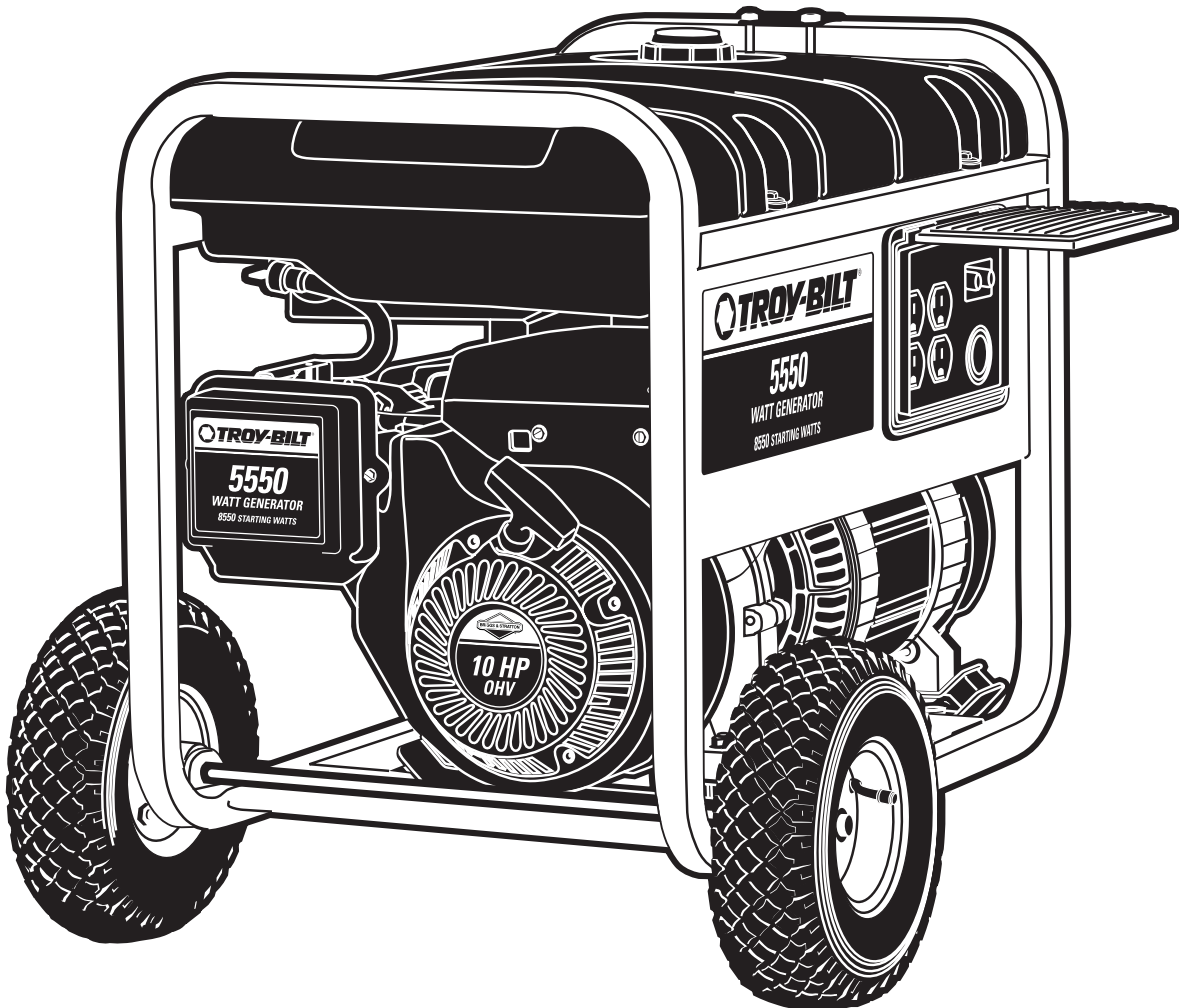

Troy-Bilt® is a registered trademark of Troy-Bilt, LLC and is used under license to Briggs & Stratton Power Products.

Troy-Bilt® es una marca registrada de Troy-Bilt, LLC y se usa abajo licencia a Briggs & Stratton Power Products.

BRIGGS & STRATTON POWER PRODUCTS GROUP, LLC
JEFFERSON, WISCONSIN, U.S.A.