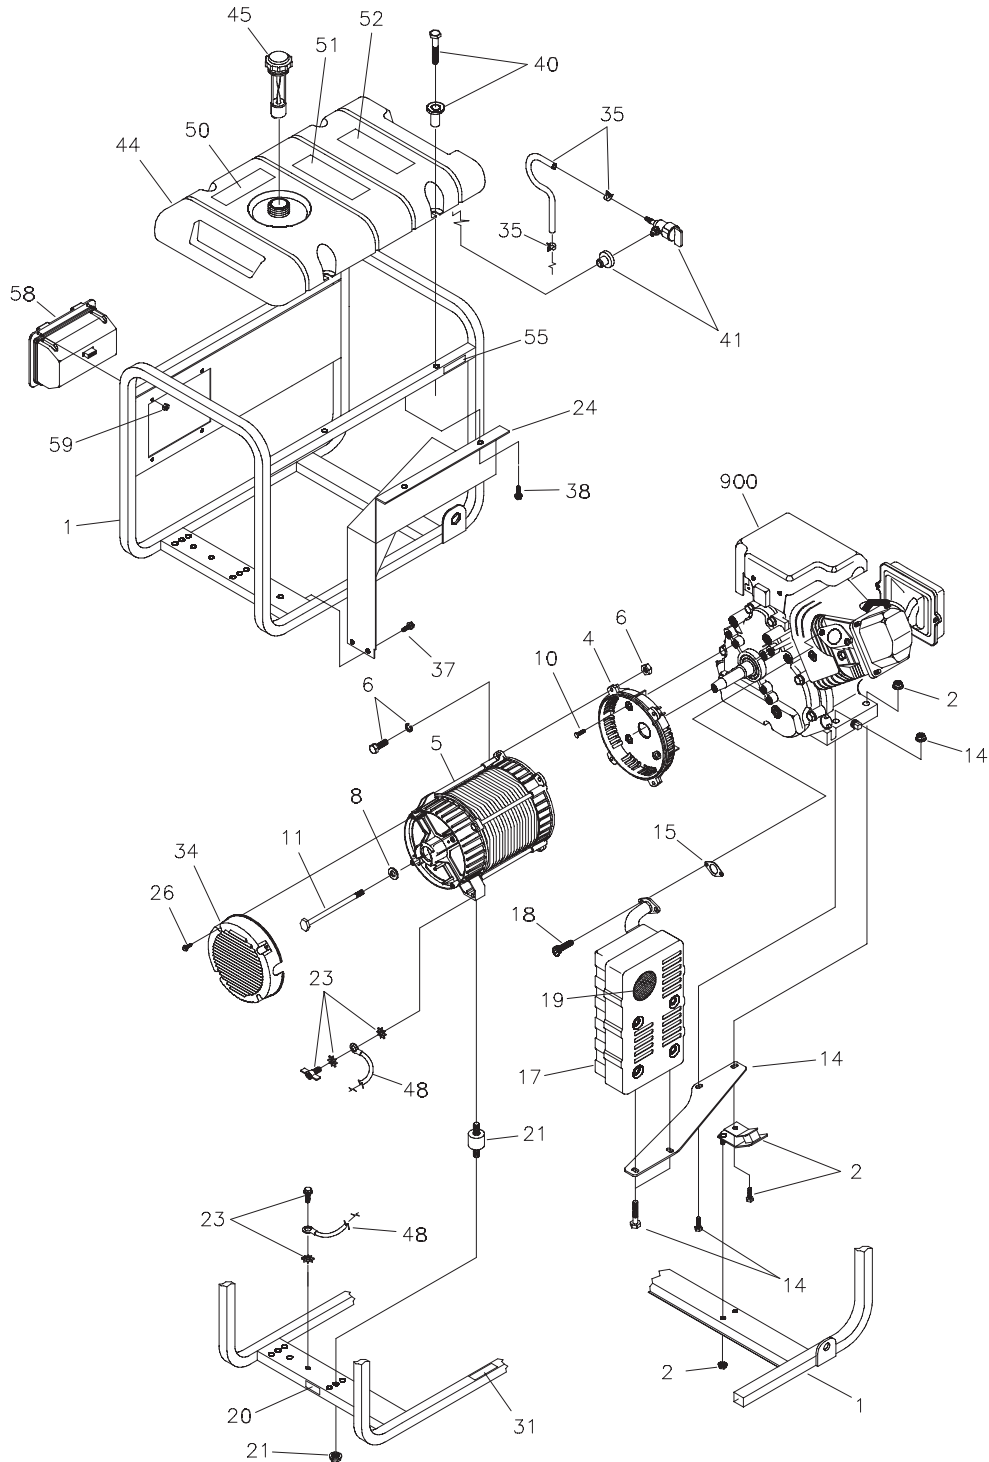

Exploded Views and Parts Lists

EXPLODED VIEW - MAIN UNIT

Section 1: Exploded Views and Parts Lists

PARTS LIST - MAIN UNIT

Item	Part #	Description
1	P194766GS	CRADLE
2	194150GS	KIT,Vibration, Mount, 45°
4	190220GS	HOUSING, Engine Adapter
5	NSP	ASSY,Alternator (see page 5)
6	194151GS	KIT, Hrdwr Mounting Adapter
8	96796GS	WASHER, M8 Flat
10	*	SBHCS, 3/8-16 x 1.0 Lg.
11	187365FGS	HHCS, 5/16-24 x 7.44
14	194729GS	KIT, Muffler Bracket w/ Hardware
15	695398	GASKET, Exhaust
17	189008GS	MUFFLER
18	*	SCREW, 5/16 - 18 x 3/4"
19	83083GS	SCREEN, Spark Arrest
20	B4986GS	DECAL, Ground, Green
21	194153GS	KIT,Vibration Mount
23	193646GS	KIT, Grounding Hardware
24	192794GS	SHIELD, Heat
26	74908GS	SCREW, M5-0.8 x 10, Taptite
31	191436GS	DECAL, Hot Muffler
34	186347GS	COVER, Bearing Carrier
35	194397GS	KIT, Fuel Hose, Formed w/ Clamps
37	192376GS	SCREW, 12-24 x 1/2 Thrd forming
38	56893GS	CRIMPTITE, 10 - 24 x 1/2
40	194398GS	KIT, Fuel Tank Hardware
41	192980GS	KIT,Valve, Fuel Tank
44	193668GS	ASSY, Tank, Fuel (Includes Items 41, 50, 51 & 52)
45	B4363GS	CAP, Fuel Gauge
48	14353621GS	WIRE, Ground
50	188333GS	DECAL, Gas Fill
51	194799GS	DECAL, Danger
52	189235GS	DECAL, Start Instructions
55	191435GS	DECAL, Shut-Off, Fuel
58	190355GS	ASSY, Control Panel (see page 4)
59	*	NUT, Palnut, 3/16"
900	NSP	ENGINE

Parts Not Illustrated

MS5242	MANUAL, Engine
192258GS	MANUAL, Owners
BB3061GS	BOTTLE, Oil
188971GS	CORD, Extension, 120/240V, 30A
193667GS	KIT, Decals

* - Items shown without part numbers are common fasteners found at your local hardware store.