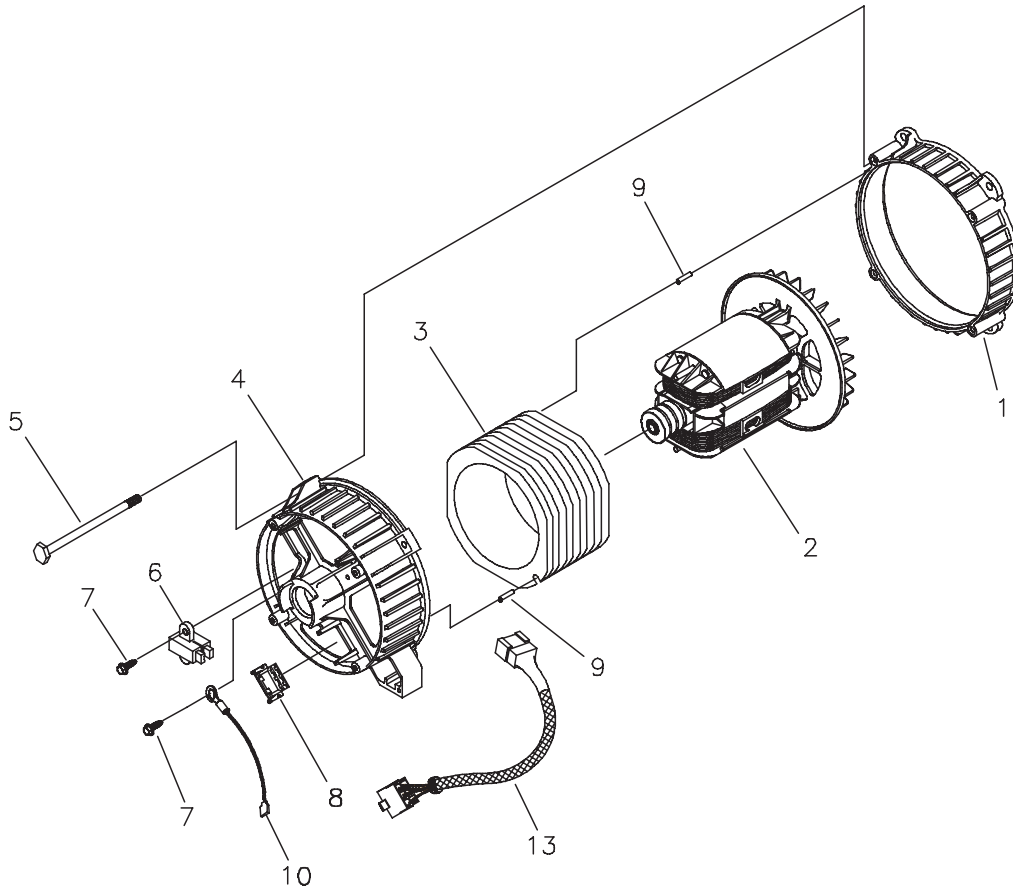

Parts Not Illustrated

MS5242	MANUAL, Engine
192258GS	MANUAL, Owners
BB3061GS	BOTTLE, Oil
188971GS	CORD, Extension, 120/240V, 30A
193667GS	KIT, Decals

* - Items shown without part numbers are common fasteners found at your local hardware store.

Section 1: Exploded Views and Parts Lists

CONTROL PANEL EXPLODED VIEW & PARTS LIST

Item	Part #	Description
1	195112GS	KIT, Control Panel Lid
2	188889GS	CONTROL PANEL, Compact
6	68759GS	OUTLET, 120V, 20Amp, Duplex
7	*	NUT, Palnut, Pushnut, 5/32
8	84198GS	CAP, Circuit Breaker
9	75207GS	BREAKER, Circuit
10	43437GS	OUTLET, 120/240V Locking, 30A
11	*	NUT, Palnut, Pushnut, 3/16
12	*	SCREW, Phillips, Head 3.5 x 18
13	93857GS	BAR, Retaining
14	188890GS	COVER, Back, Control Panel
15	82308GS	SCREW, Self Tapping, STC 3 x 18
16	22694GS	HOUSING, Receptacle
17	*	SCREW, Phillips, 3.5 x 14

* - Items shown without part numbers are common fasteners found at your local hardware store.

Section 1: Exploded Views and Parts Lists

ALTERNATOR EXPLODED VIEW AND PARTS LIST

Item	Part #	Description
1	186059GS	ADAPTER, Mounting, Alternator
2	190032GS	ROTOR
3	190079AGS	STATOR
4	186060GS	RBC, with O-Ring (p/n 189197GS)
5	86308HGS	SCREW
6	91825GS	ASSY, Holder, Rectifier/Brush
7	66849GS	SCREW
8	22694GS	RECEPTACLE, 6 pin
9	81917GS	PIN, Roll
10	193428AGS	ASSY, Wire, Ground
13	190356GS	HARNESS, Wire, Power

Section 1: Exploded Views and Parts Lists

WHEEL KIT EXPLODED VIEW AND PARTS LIST

Item	Part #	Description
1	189715GS	ASSY, Handle
2	B1764GS	LEG, Mounting
3	52858GS	NUT, Lock
4	39287GS	SCREW
5	191267HGS	AXLE
6	B4966GS	WHEEL
7	191265GS	E-RING
8	22247GS	WASHER
9	42907GS	SCREW