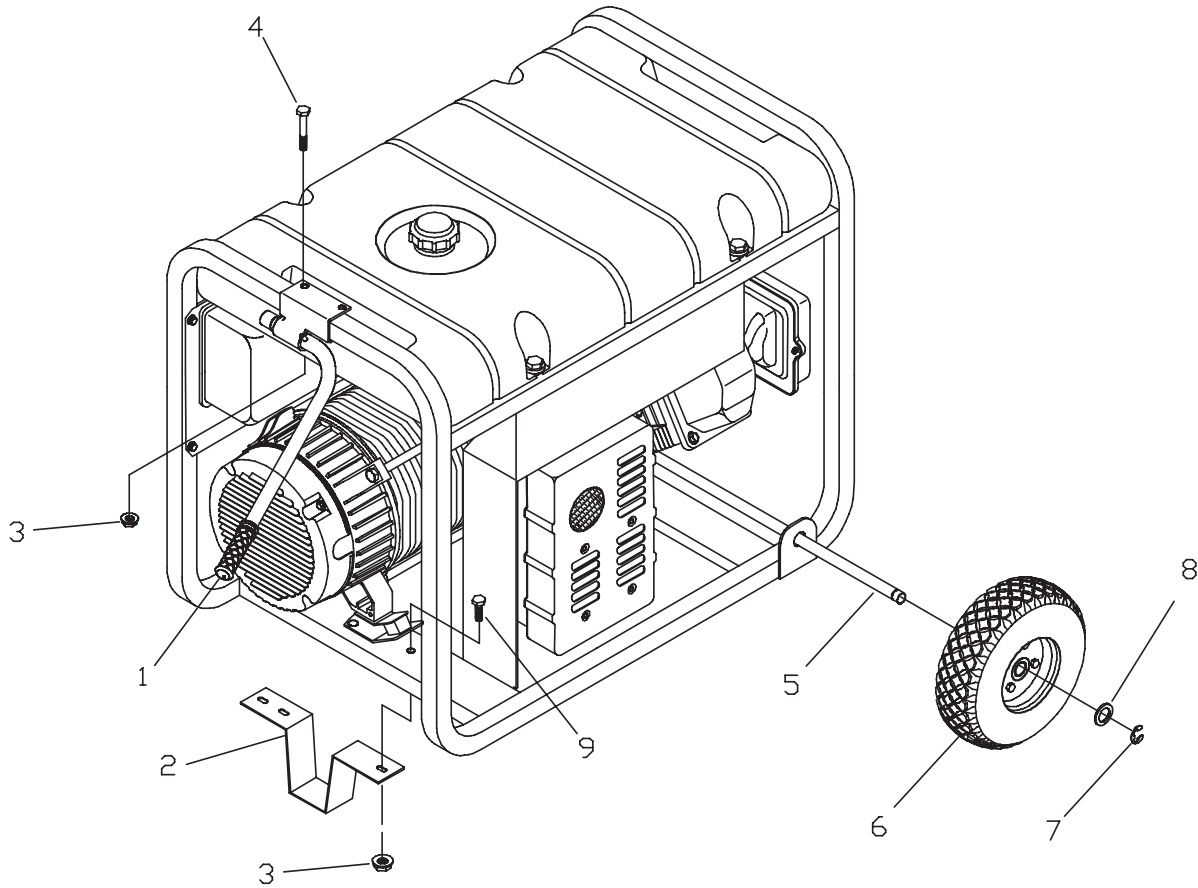

Section 1: Exploded Views and Parts Lists

CONTROL PANEL EXPLODED VIEW & PARTS LIST

Item	Part #	Description
1	195112GS	KIT, Control Panel Lid
2	188889GS	CONTROL PANEL, Compact
6	68759GS	OUTLET, 120V, 20Amp, Duplex
7	*	NUT, Palnut, Pushnut, 5/32
8	84198GS	CAP, Circuit Breaker
9	75207GS	BREAKER, Circuit
10	43437GS	OUTLET, 120/240V Locking, 30A
11	*	NUT, Palnut, Pushnut, 3/16
12	*	SCREW, Phillips, Head 3.5 x 18
13	93857GS	BAR, Retaining
14	188890GS	COVER, Back, Control Panel
15	82308GS	SCREW, Self Tapping, STC 3 x 18
16	22694GS	HOUSING, Receptacle
17	*	SCREW, Phillips, 3.5 x 14

* - Items shown without part numbers are common fasteners found at your local hardware store.

Section 1: Exploded Views and Parts Lists

ALTERNATOR EXPLODED VIEW AND PARTS LIST

Item	Part #	Description
1	186059GS	ADAPTER, Mounting, Alternator
2	190032GS	ROTOR
3	190079AGS	STATOR
4	186060GS	RBC, with O-Ring (p/n 189197GS)
5	86308HGS	SCREW
6	91825GS	ASSY, Holder, Rectifier/Brush
7	66849GS	SCREW
8	22694GS	RECEPTACLE, 6 pin
9	81917GS	PIN, Roll
10	193428AGS	ASSY, Wire, Ground
13	190356GS	HARNESS, Wire, Power

Section 1: Exploded Views and Parts Lists

WHEEL KIT EXPLODED VIEW AND PARTS LIST

Item	Part #	Description
1	189715GS	ASSY, Handle
2	B1764GS	LEG, Mounting
3	52858GS	NUT, Lock
4	39287GS	SCREW
5	191267HGS	AXLE
6	B4966GS	WHEEL
7	191265GS	E-RING
8	22247GS	WASHER
9	42907GS	SCREW